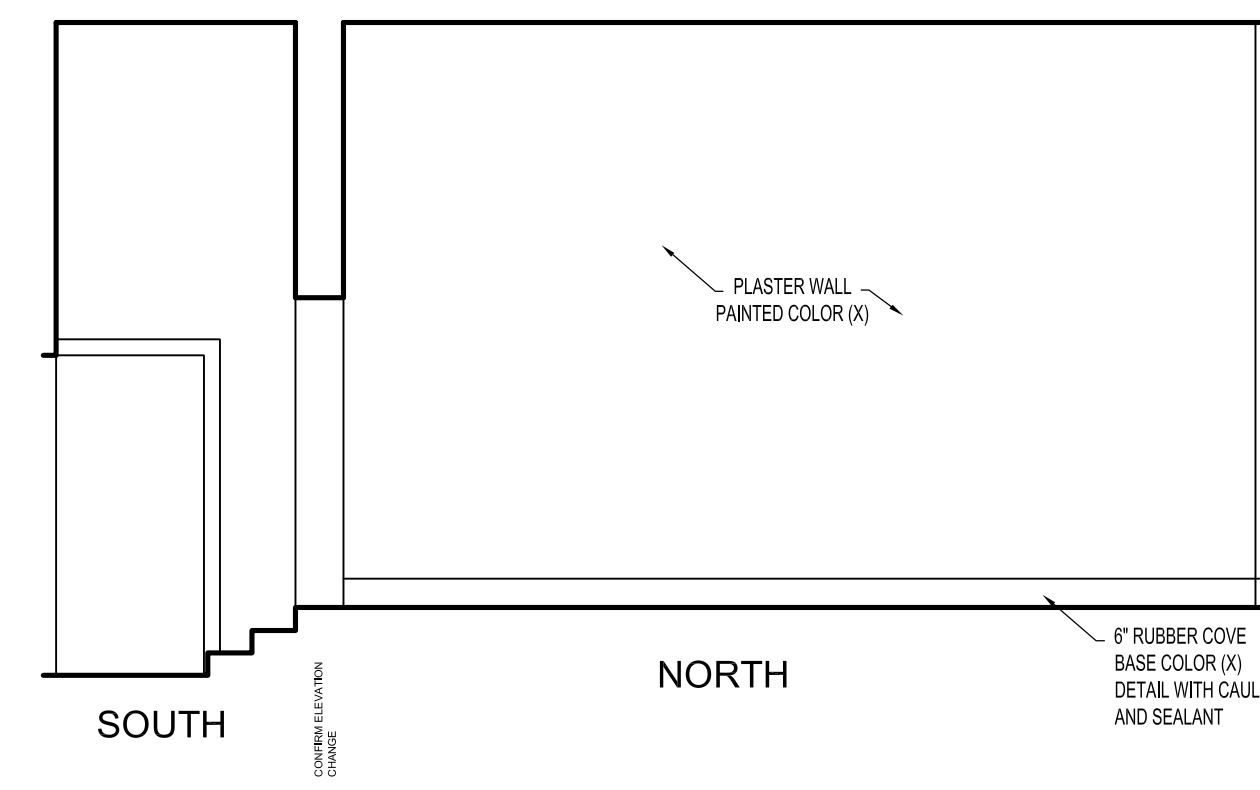

1 NORTH DINING ROOM - 107 INTERIOR ELEVATIONS
A2-3 1/4" = 1'-0"

2 KITCHEN - 108 INTERIOR ELEVATIONS
A2-3 1/4" = 1'-0"

3 PASS - 109 INTERIOR ELEVATIONS
A2-3 1/4" = 1'-0"

4 DISHROOM - 110 INTERIOR ELEVATIONS
A2-3 1/4" = 1'-0"