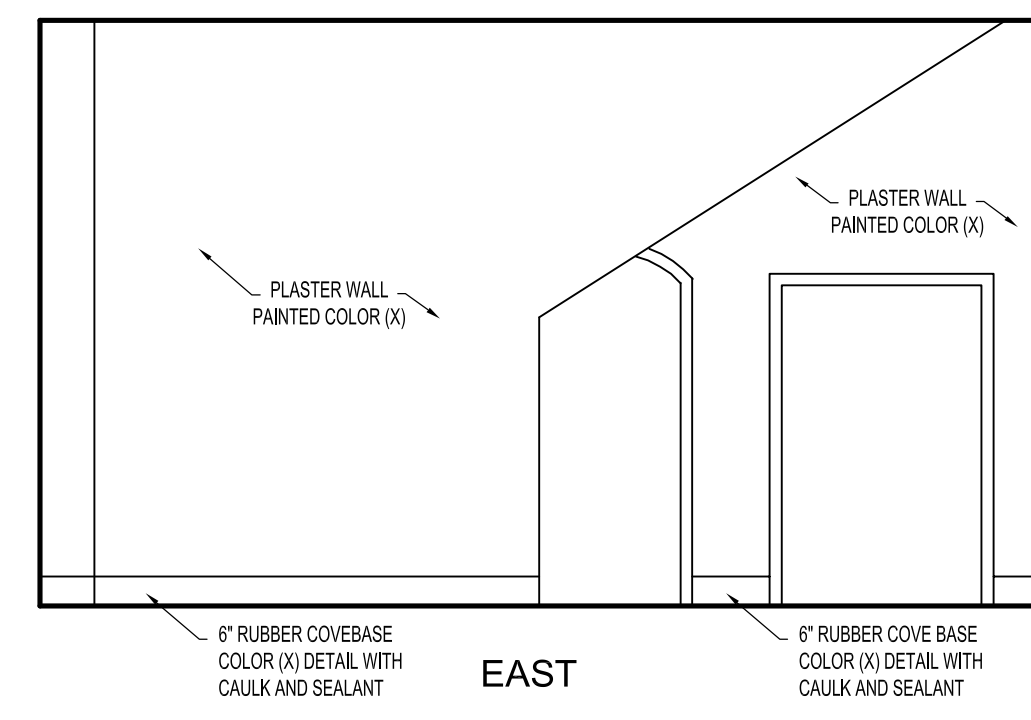

1 NORTH DINING ROOM - 107 INTERIOR ELEVATIONS
A2-3 1/4" = 1'-0"

2 KITCHEN - 108 INTERIOR ELEVATIONS
A2-3 1/4" = 1'-0"

3 PASS - 109 INTERIOR ELEVATIONS
A2-3 1/4" = 1'-0"

4 DISHROOM - 110 INTERIOR ELEVATIONS
A2-3 1/4" = 1'-0"