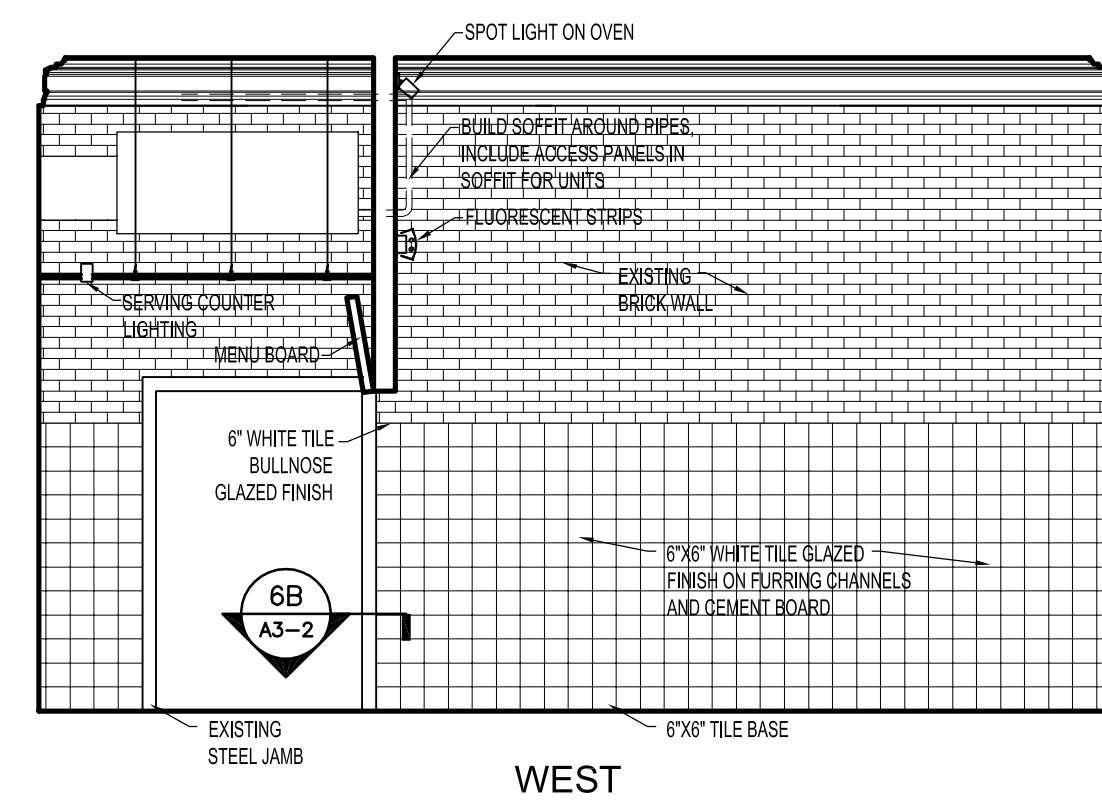

1 NORTH DINING ROOM - 107 INTERIOR ELEVATIONS
A2-3 1/4" = 1'-0"

2 KITCHEN - 108 INTERIOR ELEVATIONS
A2-3 1/4" = 1'-0"

3 PASS - 109 INTERIOR ELEVATIONS
A2-3 1/4" = 1'-0"

4 DISHROOM - 110 INTERIOR ELEVATIONS
A2-3 1/4" = 1'-0"