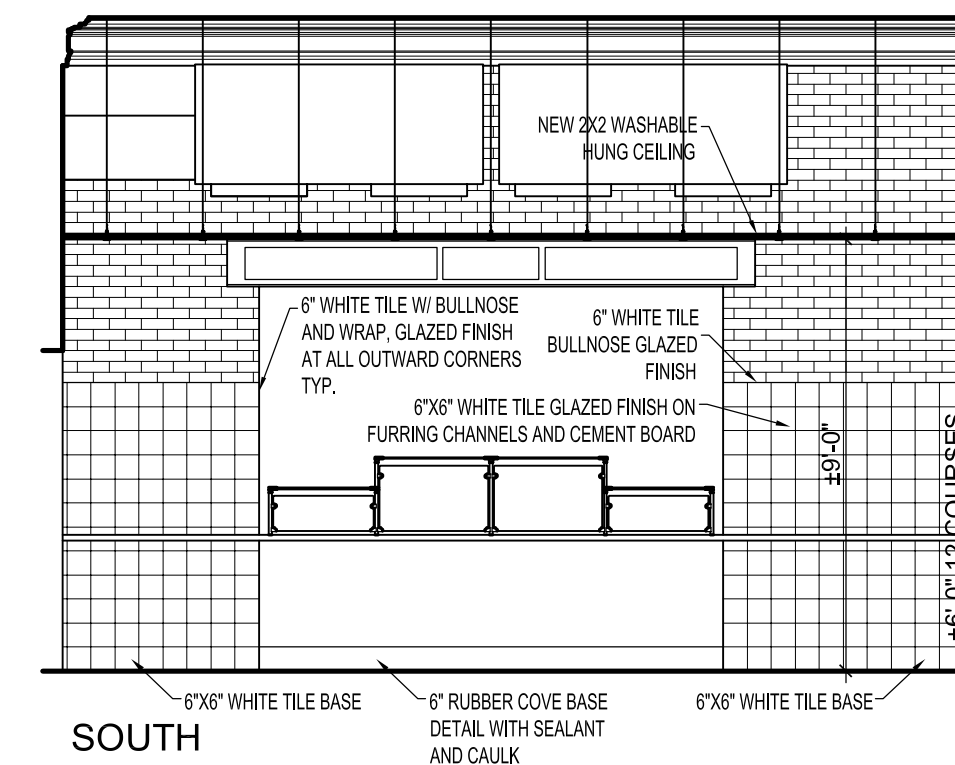

1 NORTH DINING ROOM - 107 INTERIOR ELEVATIONS
A2-3 1/4" = 1'-0"

2 KITCHEN - 108 INTERIOR ELEVATIONS
A2-3 1/4" = 1'-0"

3 PASS - 109 INTERIOR ELEVATIONS
A2-3 1/4" = 1'-0"

4 DISHROOM - 110 INTERIOR ELEVATIONS
A2-3 1/4" = 1'-0"