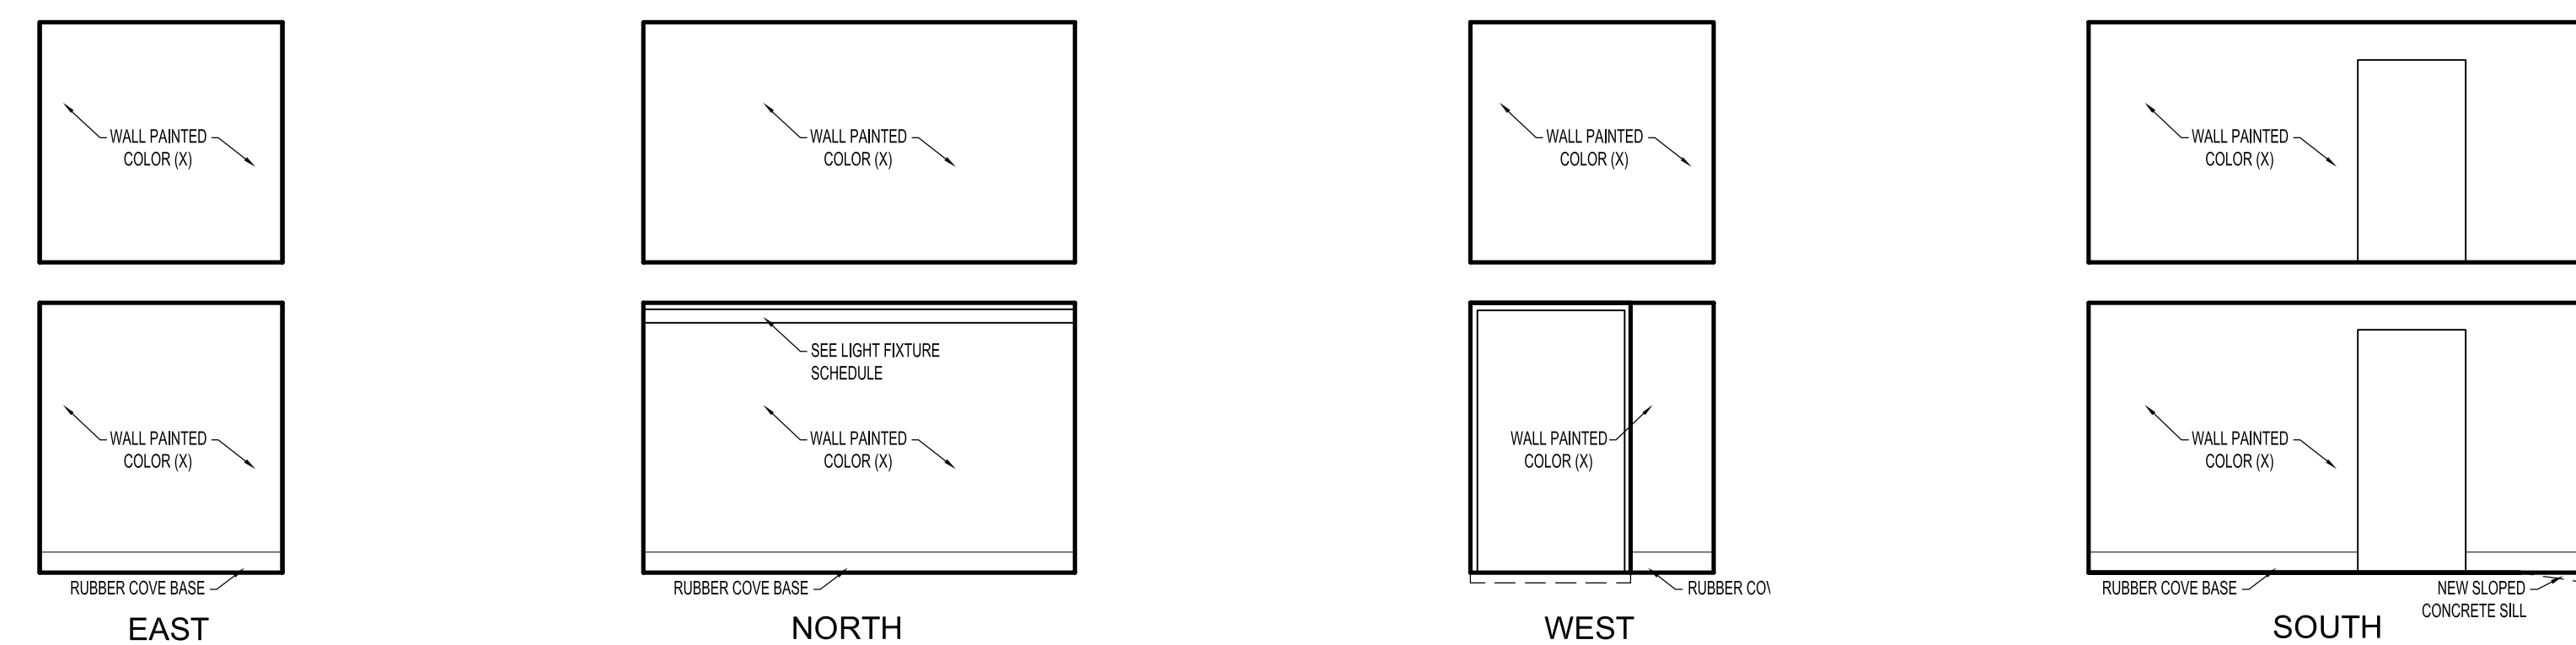

1 BEVERAGE STOCKROOM - 104 INTERIOR ELEVATIONS
A2-2 1/4" = 1'-0"

2 SOUTH DINING ROOM - 105 INTERIOR ELEVATIONS
A2-2 1/4" = 1'-0"

3 CHILDREN'S PLAYROOM - 106 INTERIOR ELEVATIONS
A2-2 1/4" = 1'-0"