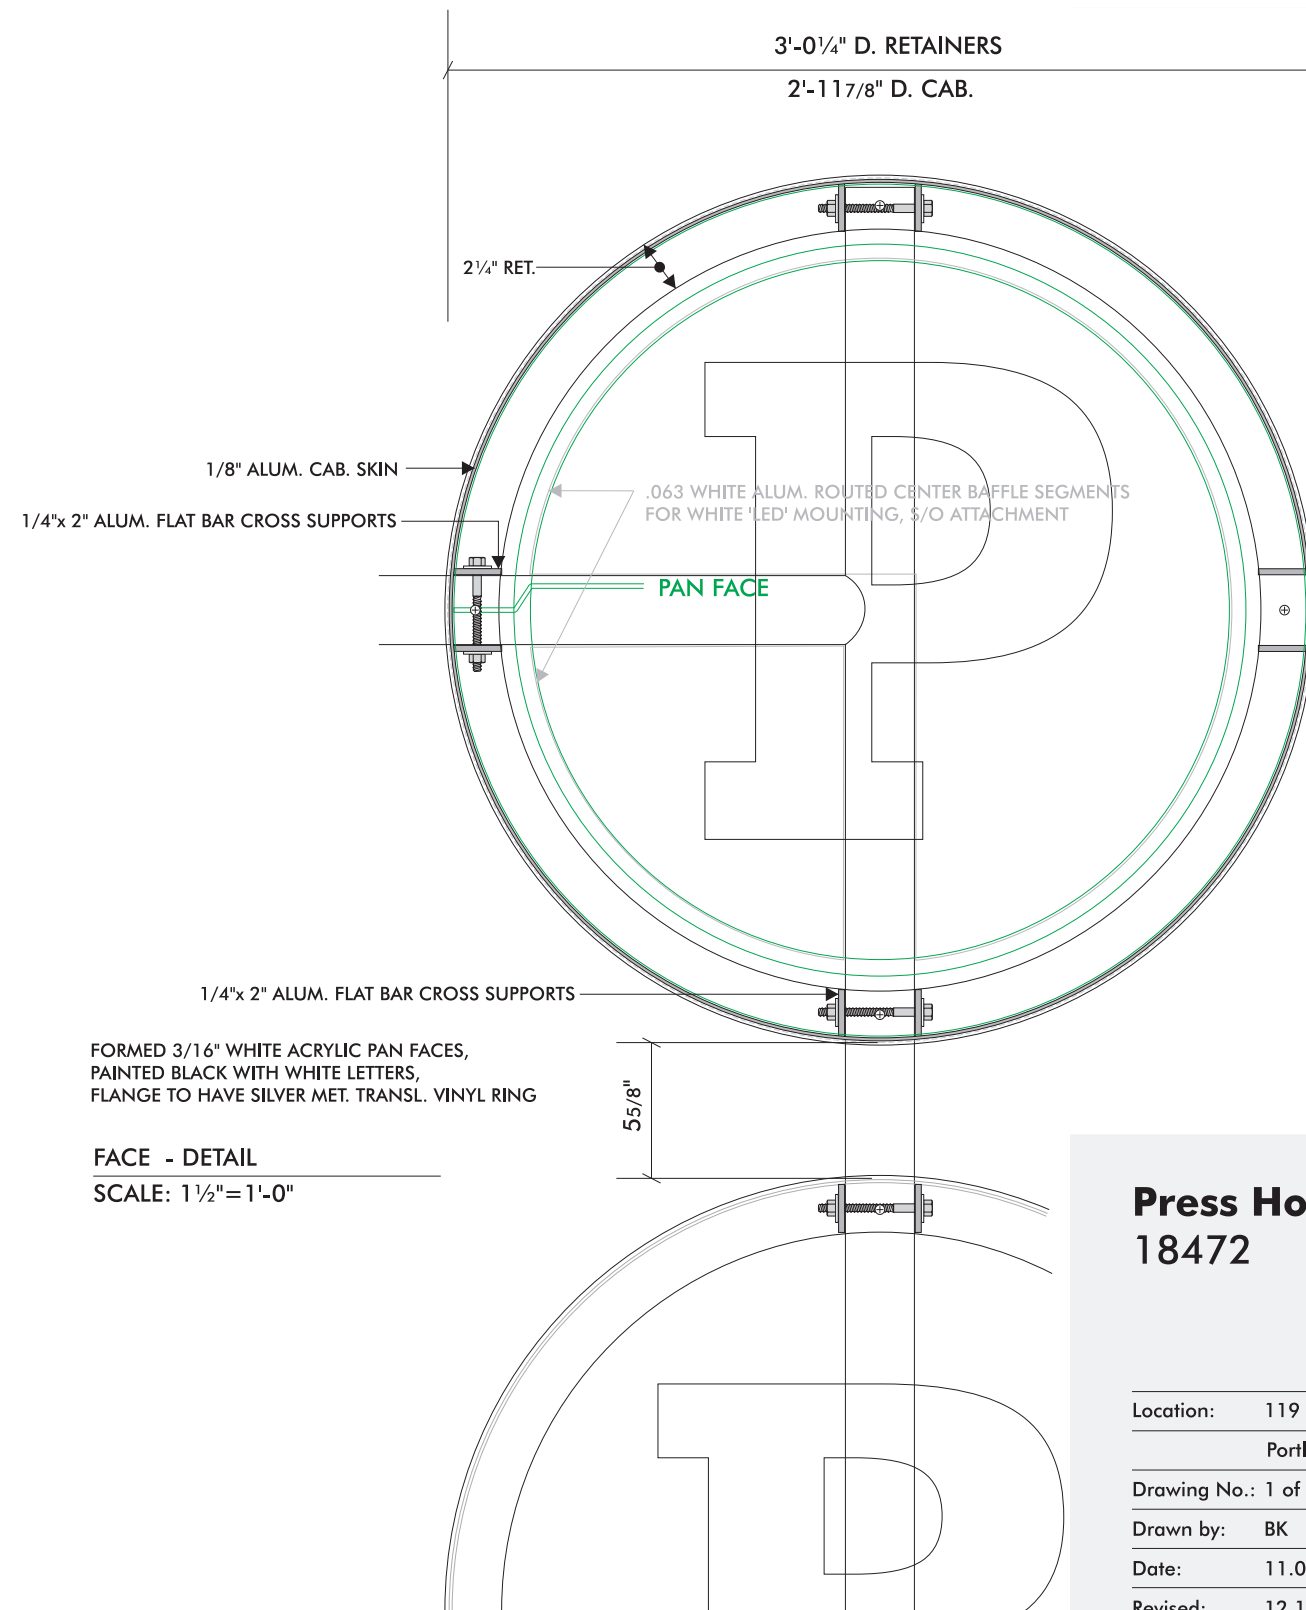

ALSO SEE DETAIL PAGE 2

SIGN NO. 1—DOUBLE FACE INT. ILLUM. PROJECTING WALL ID
 SCALE: 3/8"=1'-0"

**Press Hotel
18472**

Location: 119 Exchange Street

Portland, Maine

Drawing No.: 1 of 8

Drawn by: BK Rep.: RM

Date: 11.03.2014

Revised: 12.19.2014

Lead No.: ML020857

Gen Ref.: