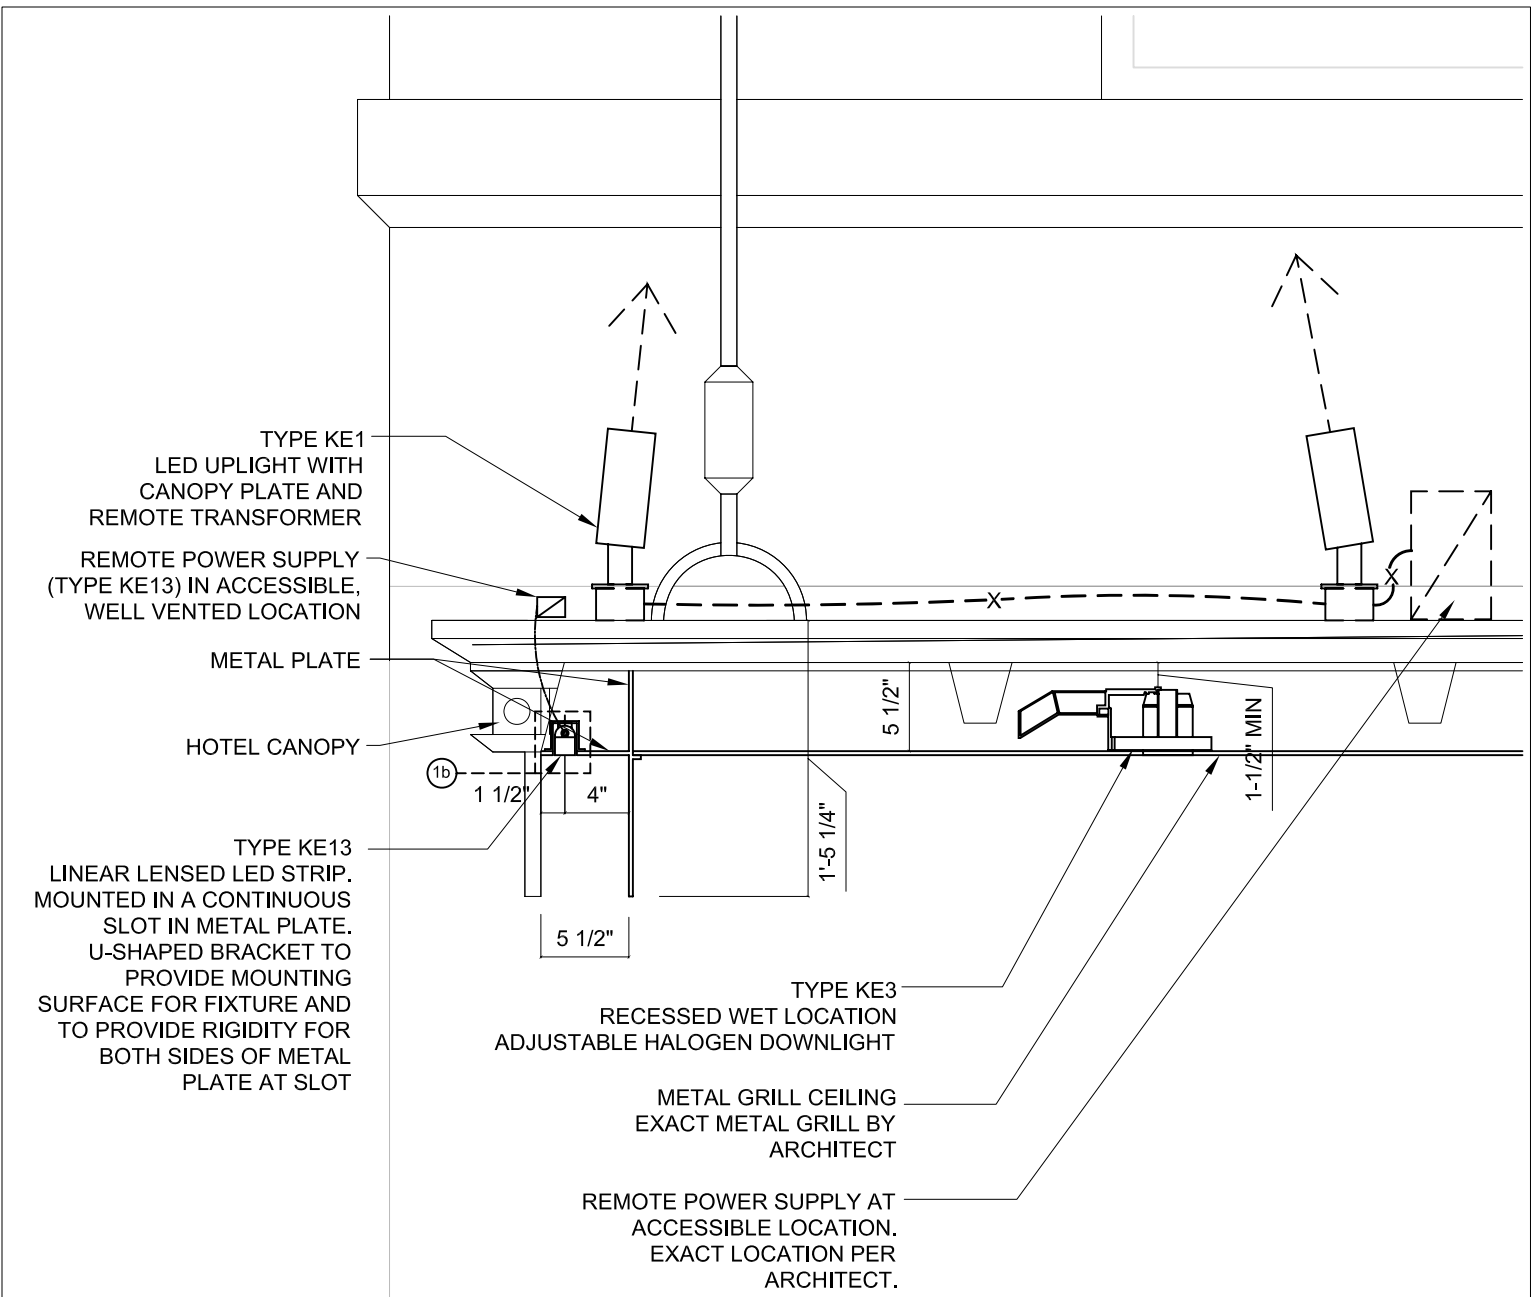

1a ENLARGED DETAIL