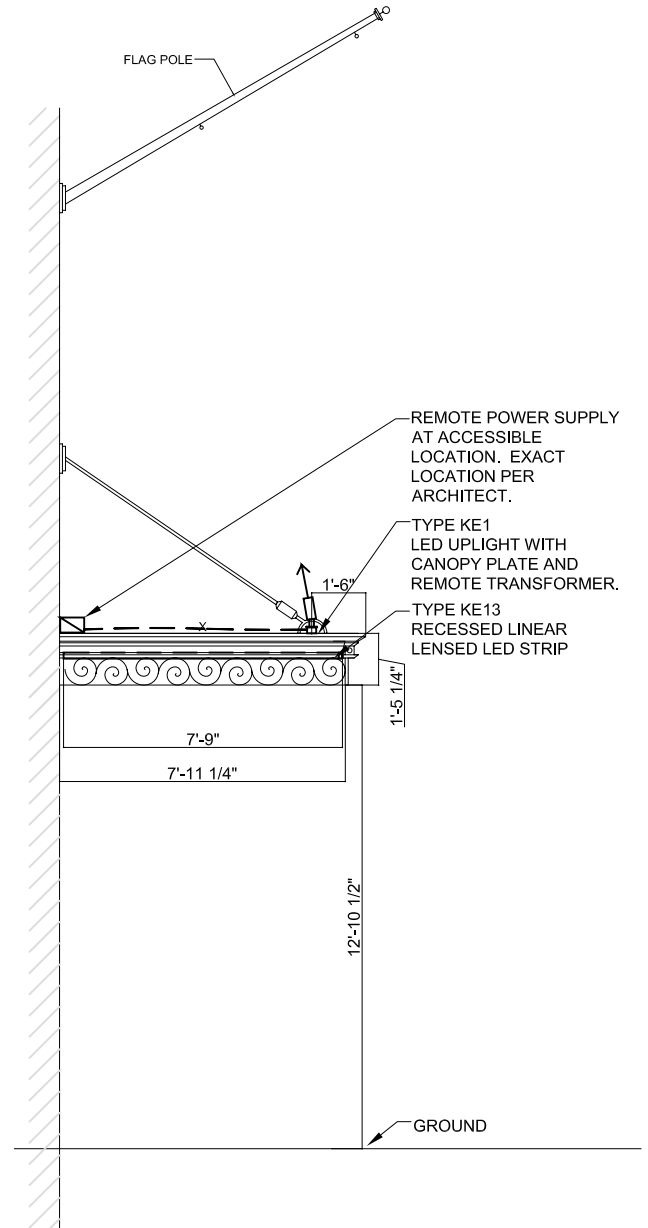

2 SIDE ELEVATION

PROJECT NAME:	THE PRESS HOTEL	DATE:	10/14/2013
DRAWING NAME:	HOTEL CANOPY ELEVATION	SCALE:	3/16" = 1'-0"
KUGLER NING Lighting Design 49 West 38th Street New York, NY 10018 Tel: 212 382 2100 Fax: 212 730 4412	REVISION:	11/08/2013	
		01/15/2014