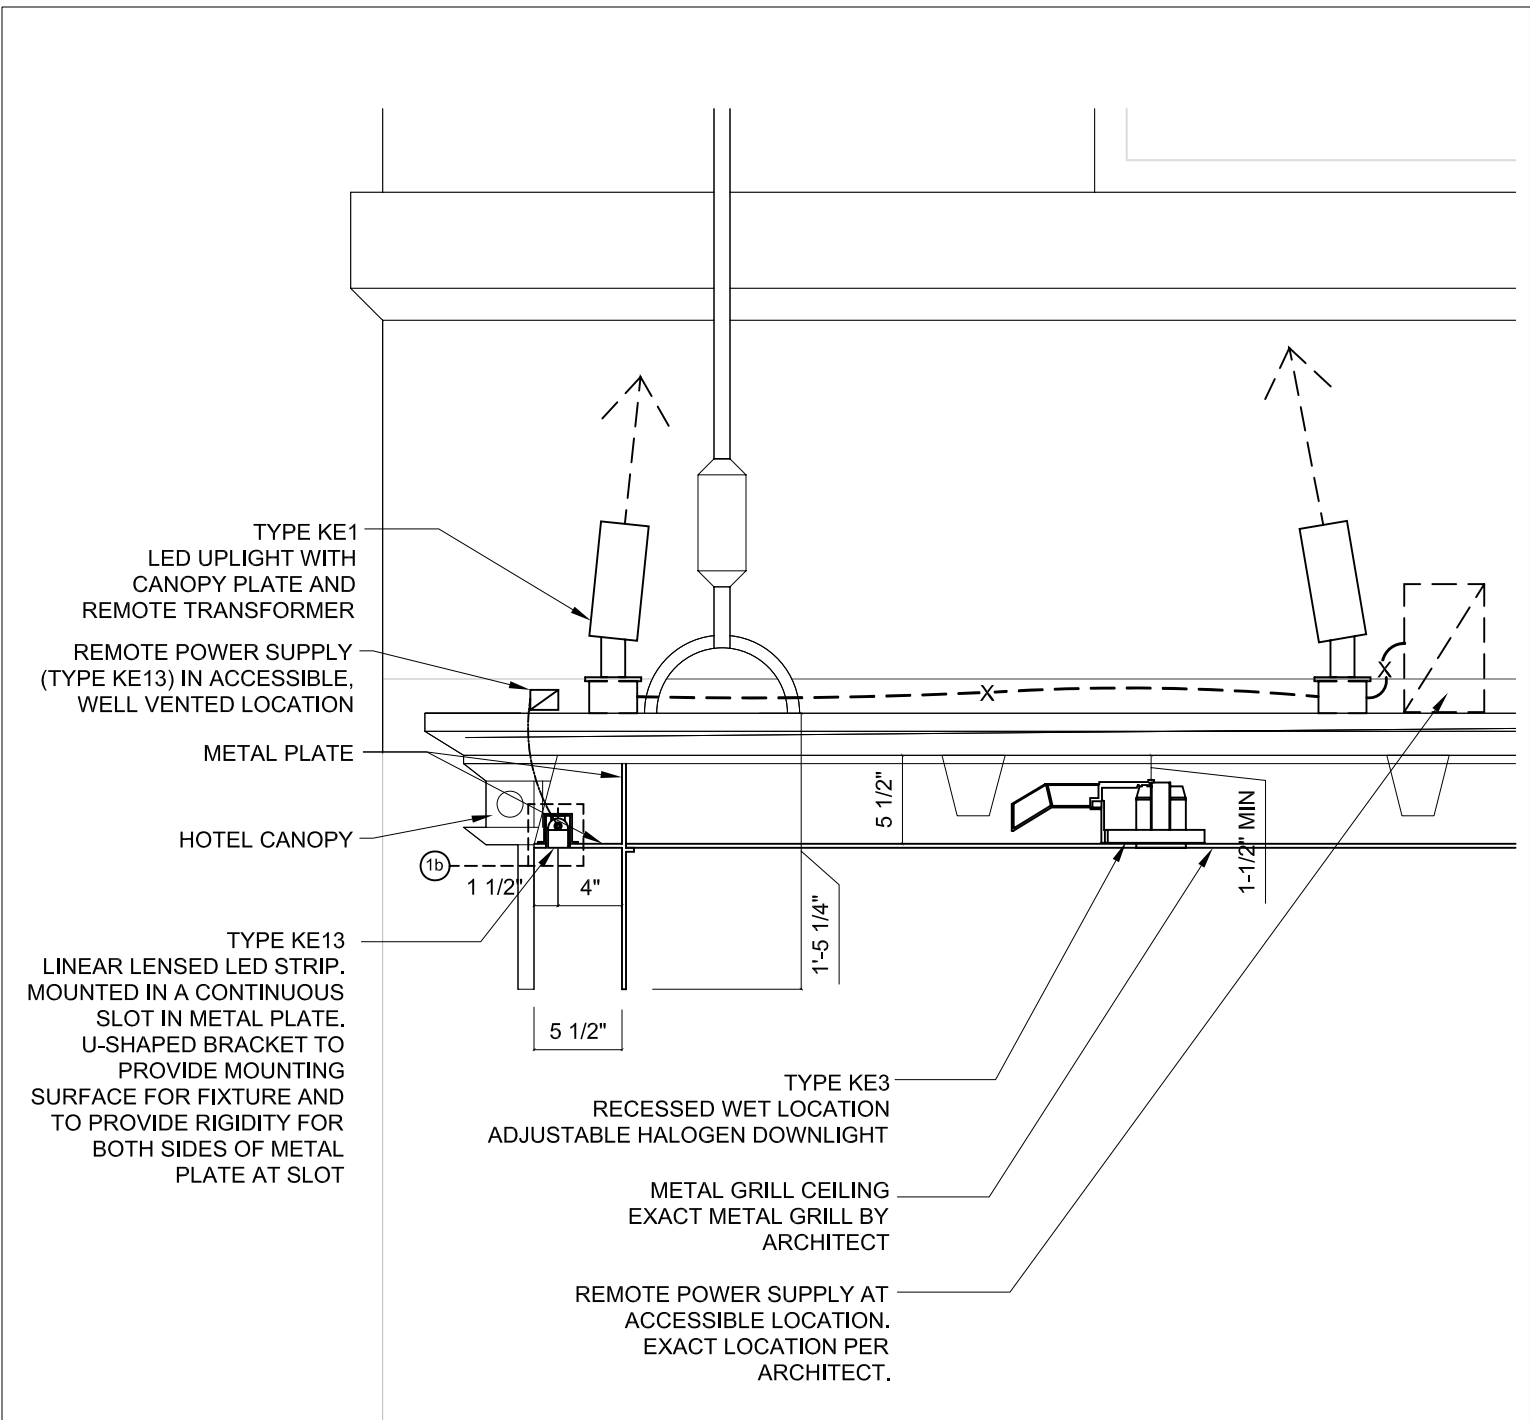

1a ENLARGED DETAIL

PROJECT NAME:	THE PRESS HOTEL	DATE:	09/20/2013
DRAWING NAME:	HOTEL CANOPY DETAIL	SCALE:	1" = 1'-0"
KUGLER NING | Lighting Design 49 West 38th Street New York, NY 10018 Tel: 212 382 2100 Fax: 212 730 4412	REVISION:	11/08/2013	
		01/15/2014