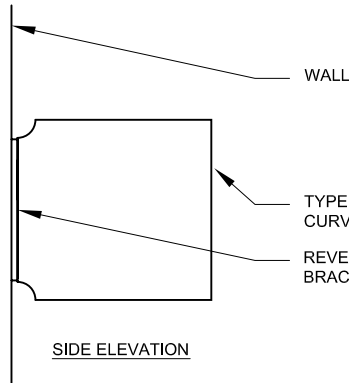

7 1/2"

SECTION

Scale: 3" = 1'-0"

FRONT ELEVATION

SIDE ELEVATION

ELEVATIONS

Scale: 1 1/2" = 1'-0"

PROJECT NAME:	THE PRESS HOTEL	DATE:	01/15/2014
DRAWING NAME:	HOTEL CANOPY DETAIL	SCALE:	AS NOTED
KUGLER NING	Lighting Design 49 West 38th Street New York, NY 10018 Tel: 212 382 2100 Fax: 212 730 4412	REVISION:	