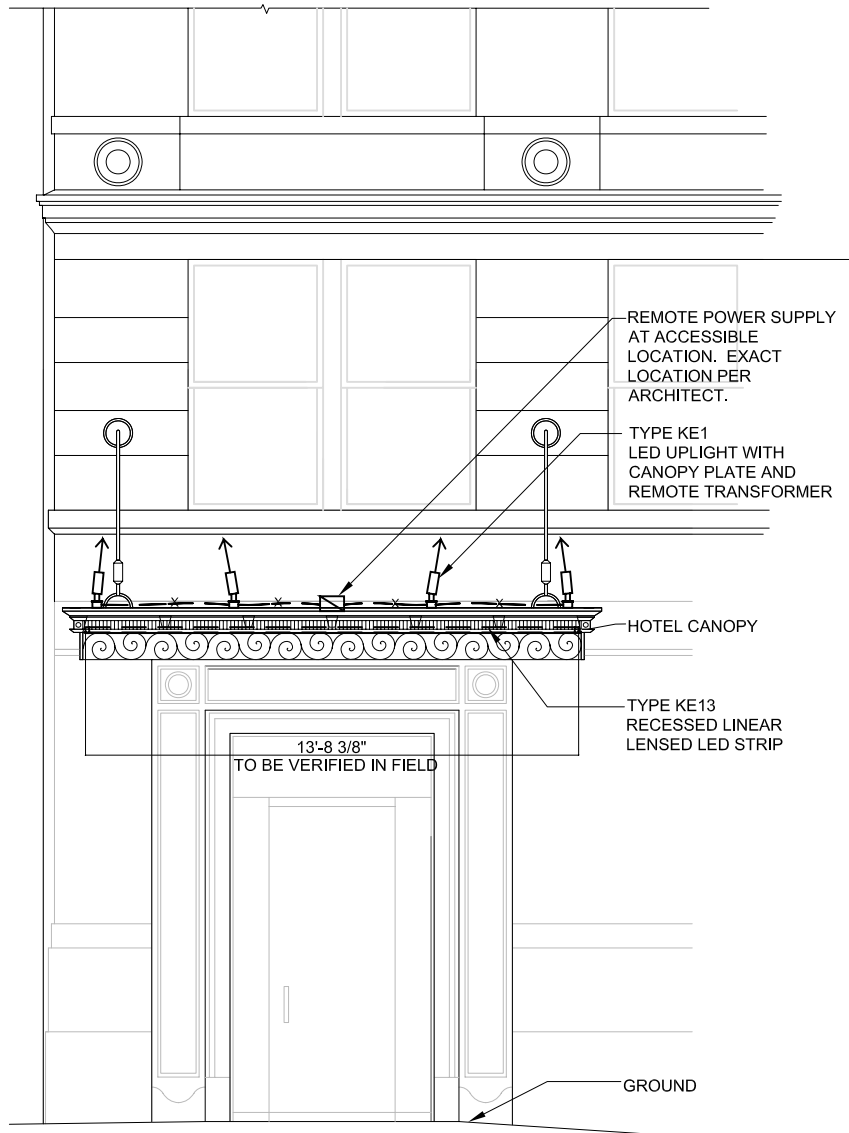

TYPE KE3
 RECESSED WET LOCATION
 ADJUSTABLE HALOGEN
 DOWNLIGHT TO REPLACE
 EXISTING FIXTURE

5 1/2"

SOFFIT

EQ

EQ

⌀

WALL BEHIND

ENTRY DOOR TO
 RESTAURANT

7 1/2"

SECTION

Scale: 3" = 1'-0"

FRONT ELEVATION

SIDE ELEVATION

ELEVATIONS

Scale: 1 1/2" = 1'-0"

PROJECT NAME:	THE PRESS HOTEL	DATE:	01/15/2014
DRAWING NAME:	HOTEL CANOPY DETAIL	SCALE:	AS NOTED
KUGLER NING	Lighting Design 49 West 38th Street New York, NY 10018 Tel: 212 382 2100 Fax: 212 730 4412	REVISION:	

1 FRONT ELEVATION

2 SIDE ELEVATION

PROJECT NAME:	THE PRESS HOTEL	DATE:	10/14/2013
DRAWING NAME:	HOTEL CANOPY ELEVATION	SCALE:	3/16" = 1'-0"
KUGLER NING Lighting Design 49 West 38th Street New York, NY 10018 Tel: 212 382 2100 Fax: 212 730 4412	REVISION:	11/08/2013	
		01/15/2014	