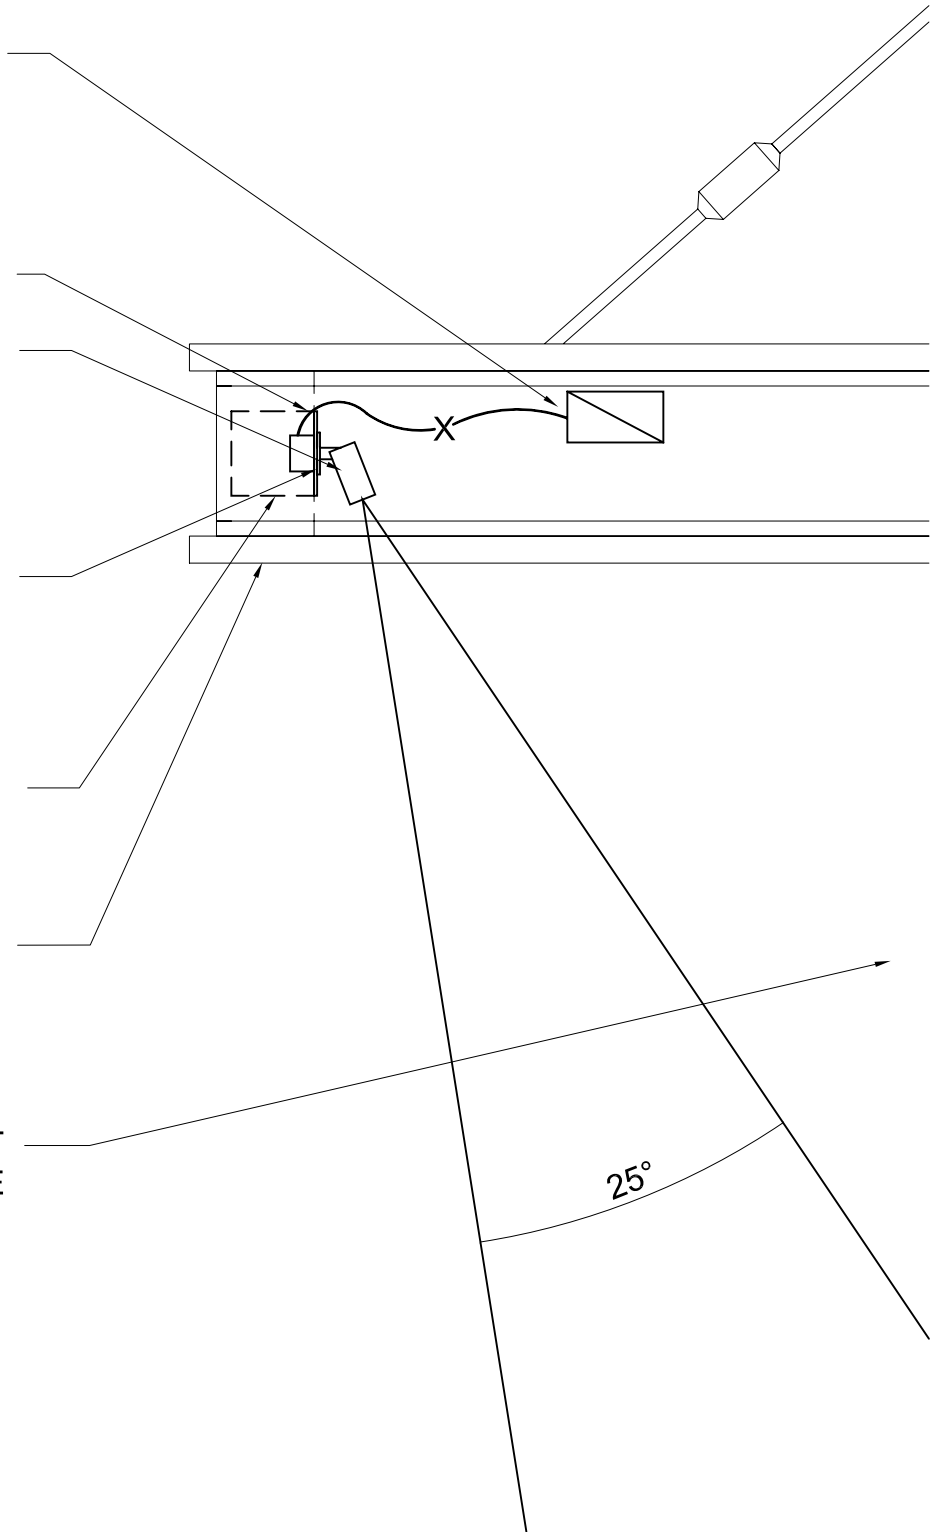

REMOTE TRANSFORMER TO BE LOCATED IN WELL VENTILATED, ACCESSIBLE LOCATION QUANTITY AND LOCATION PER CONTRACTOR.

LOW VOLTAGE WIRE

TYPE KE9 SURFACE MOUNTED ADJUSTABLE LED TO REPLACE EXISTING FIXTURES IN CANOPY

EXISTING FIXTURES AND LENSES TO BE REMOVED AND REPLACED WITH BLANK METAL PLATE

EXISTING CAVITY

EXISTING EXTERIOR CANOPY

RESTAURANT BUILDING FACADE

3 CANOPY SECTION

PROJECT NAME:	THE PRESS HOTEL	DATE:	09/20/2013
DRAWING NAME:	RESTAURANT CANOPY SECTION	SCALE:	3/4" = 1'-0"
KUGLER NING	Lighting Design 49 West 38th Street New York, NY 10018 Tel: 212 382 2100 Fax: 212 730 4412	REVISION:	
		01/15/2014	

TYPE KE3
 RECESSED WET LOCATION
 ADJUSTABLE HALOGEN
 DOWNLIGHT TO REPLACE
 EXISTING FIXTURE

5 1/2"

SOFFIT

EQ

EQ

⌀

WALL BEHIND

ENTRY DOOR TO
 RESTAURANT

4 VESTIBULE SECTION

PROJECT NAME:	THE PRESS HOTEL	DATE:	09/20/2013
DRAWING NAME:	RESTAURANT VESTIBULE SECTION	SCALE:	1-1/2" = 1'-0"
KUGLER NING	Lighting Design 49 West 38th Street New York, NY 10018 Tel: 212 382 2100 Fax: 212 730 4412	REVISION:	
		01/15/2014	