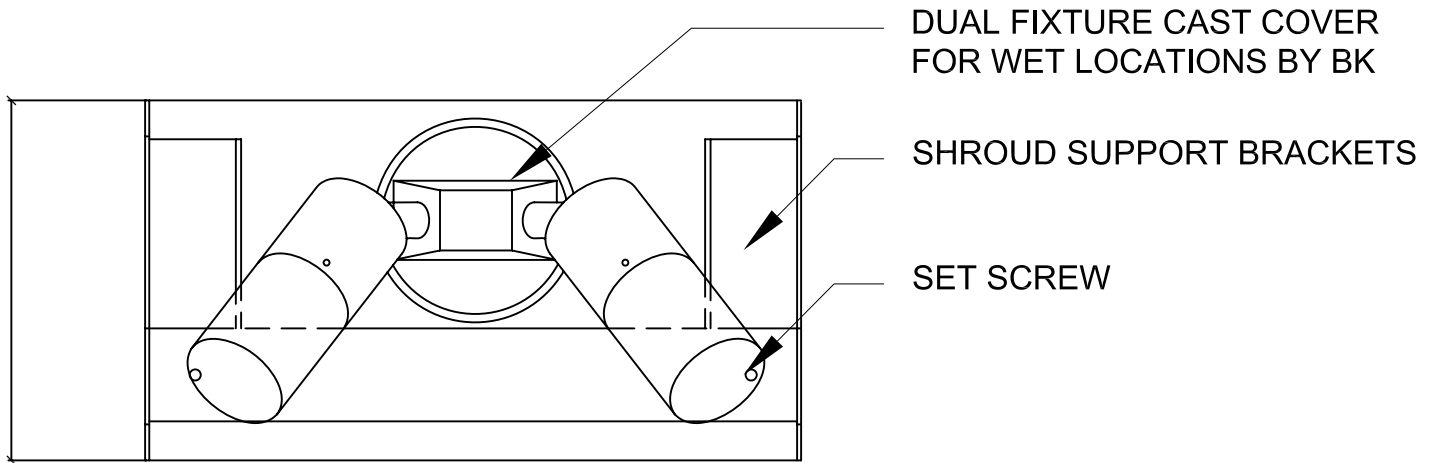

7 1/2"

SECTION

Scale: 3" = 1'-0"