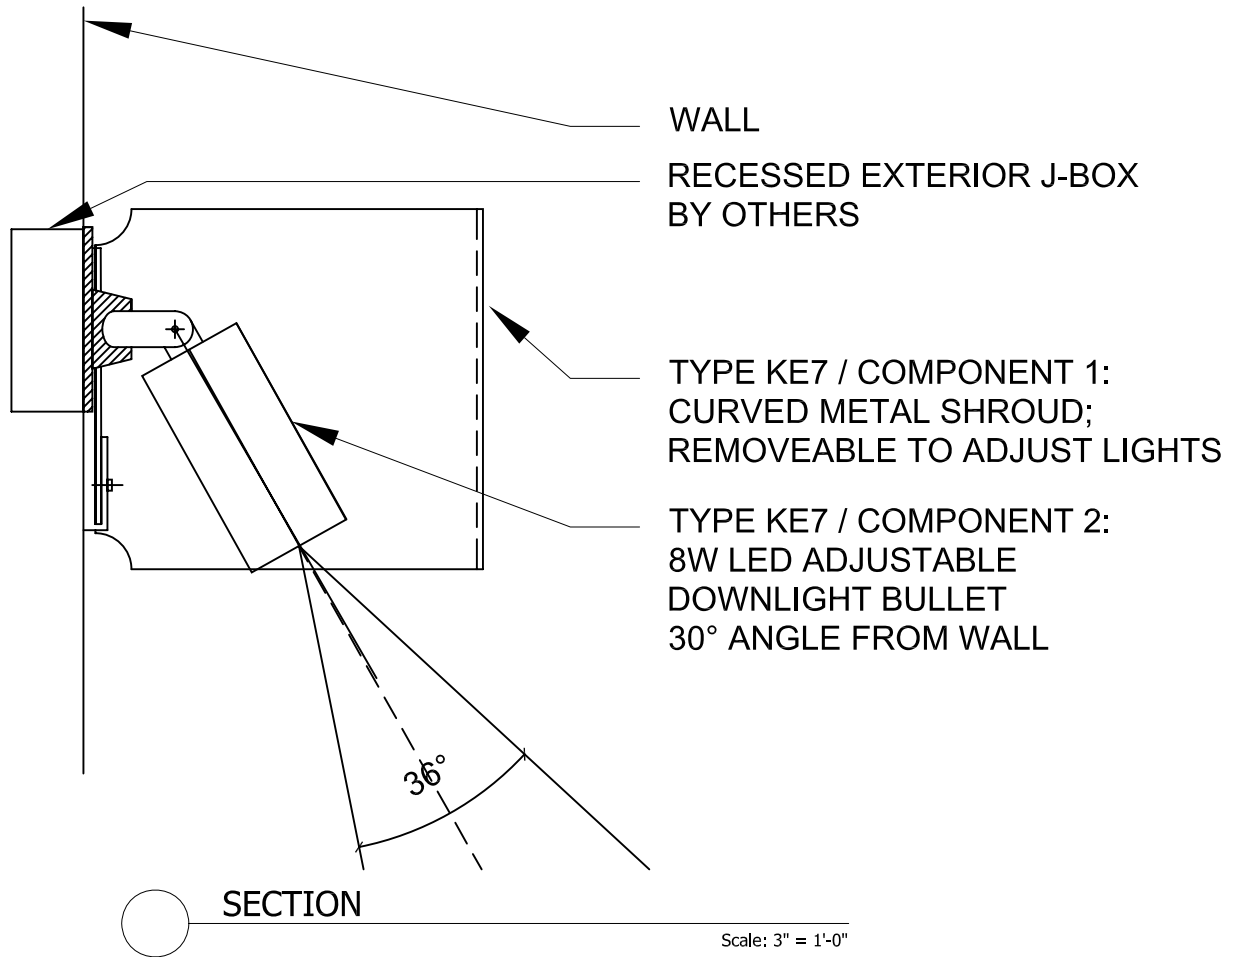

1'-2"

PROJECT NAME:	THE PRESS HOTEL	DATE:	01/15/2014
DRAWING NAME:	HOTEL CANOPY DETAIL	SCALE:	AS NOTED
KUGLER NING	Lighting Design 49 West 38th Street New York, NY 10018 Tel: 212 382 2100 Fax: 212 730 4412	REVISION: