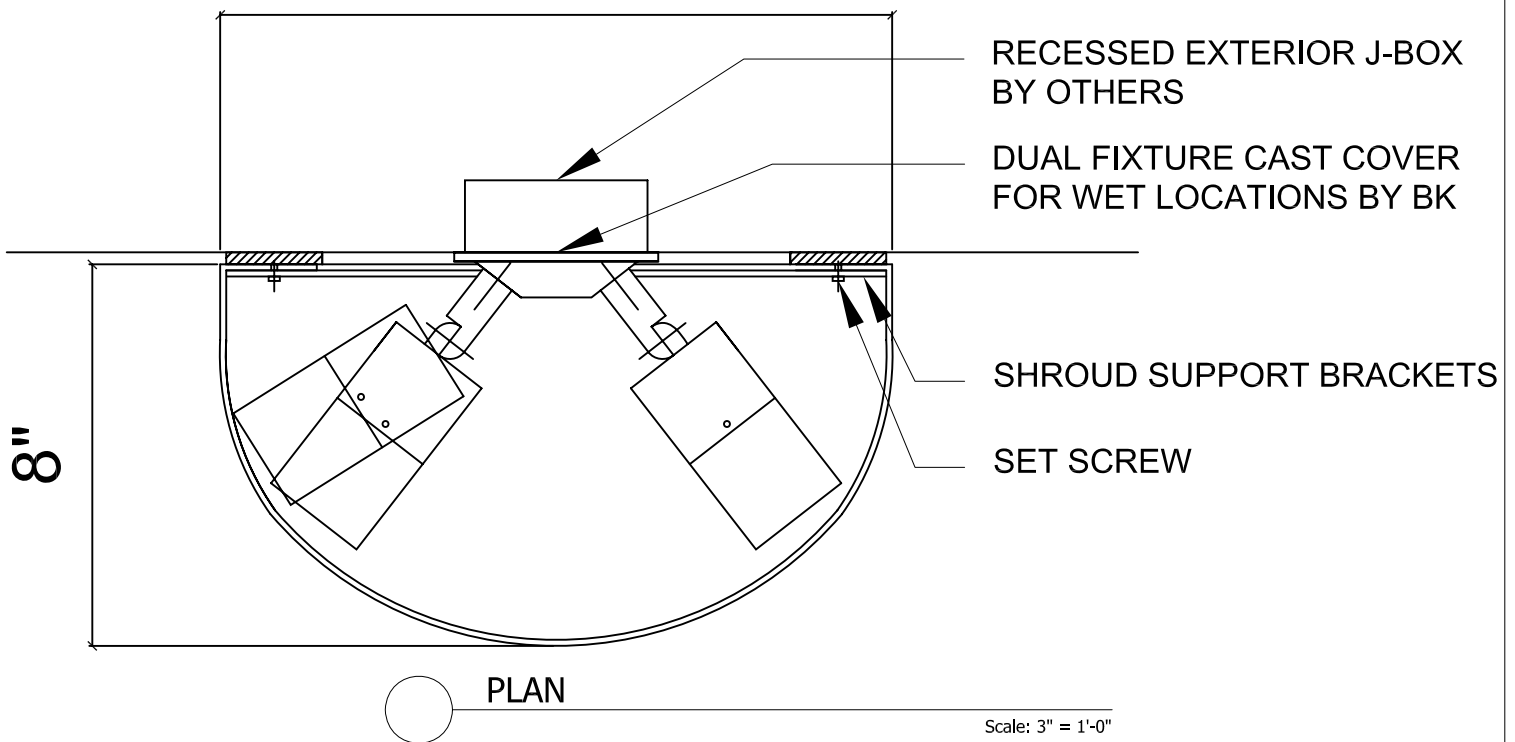

PROJECT NAME:	THE PRESS HOTEL	DATE:	01/15/2014
DRAWING NAME:	HOTEL CANOPY DETAIL	SCALE:	AS NOTED
KUGLER NING	Lighting Design 49 West 38th Street New York, NY 10018 Tel: 212 382 2100 Fax: 212 730 4412	REVISION: