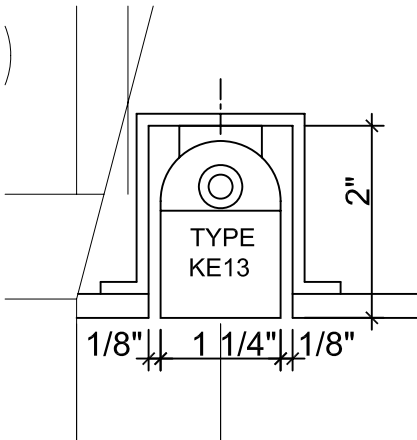

1b ENLARGED DETAIL at LED STRIP - KE13

PROJECT NAME:	THE PRESS HOTEL	DATE:	10/14/2013
DRAWING NAME:	HOTEL CANOPY DETAIL	SCALE:	1" = 1'-0"
KUGLER NING | Lighting Design 49 West 38th Street New York, NY 10018 Tel: 212 382 2100 Fax: 212 730 4412	REVISION:		
		11/08/2013	
		01/15/2014