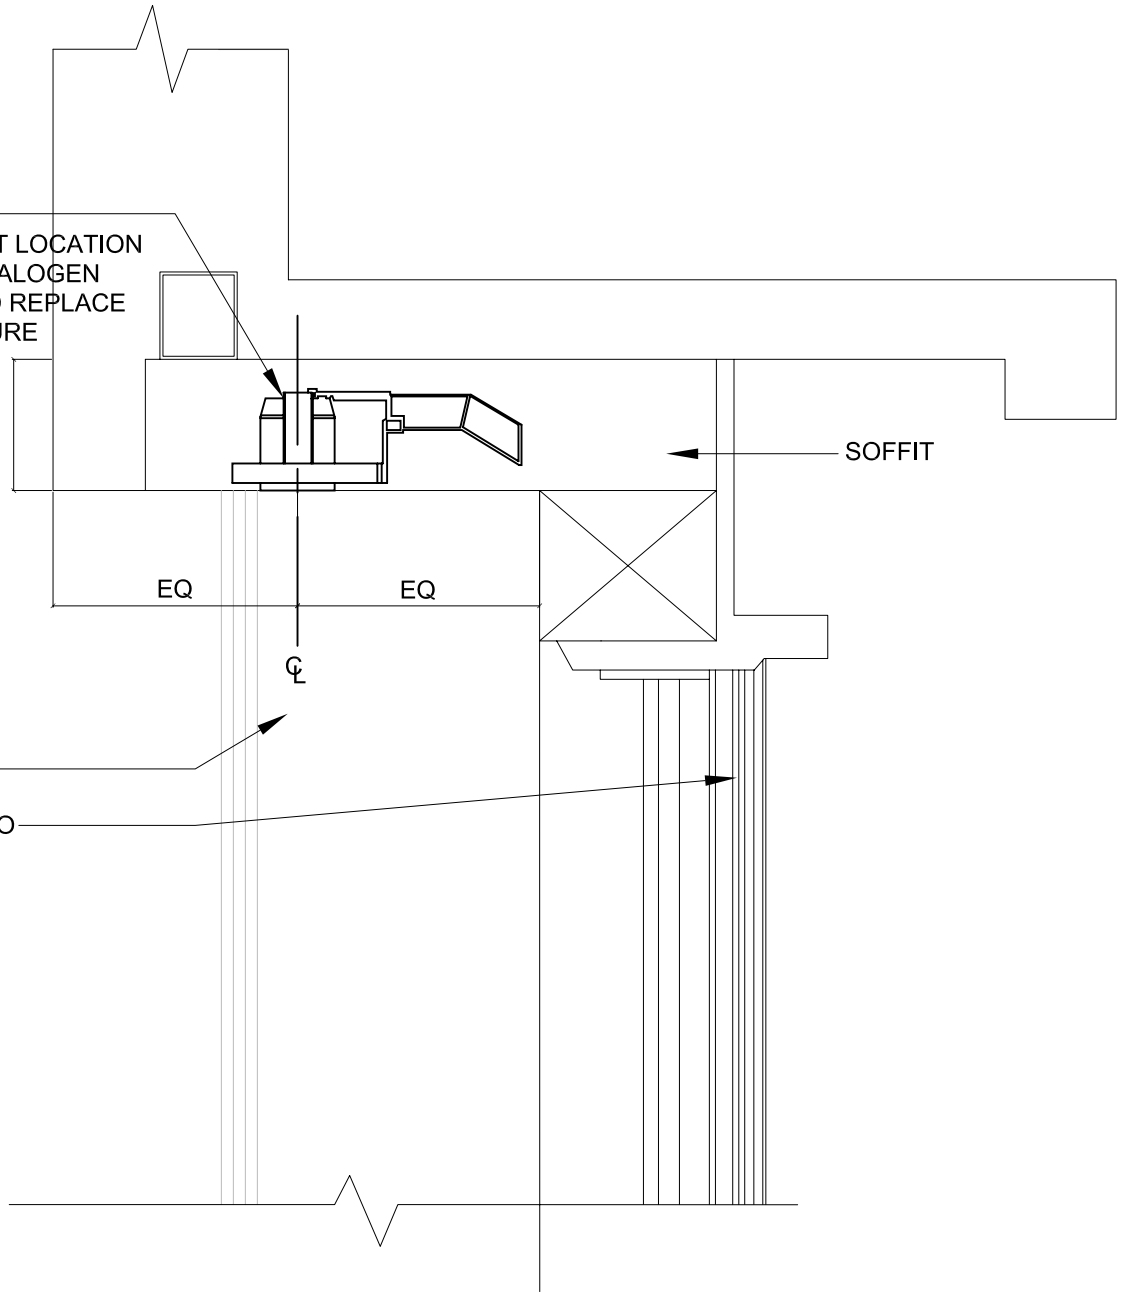

TYPE KE3
 RECESSED WET LOCATION
 ADJUSTABLE HALOGEN
 DOWNLIGHT TO REPLACE
 EXISTING FIXTURE

5 1/2"

SOFFIT

EQ

EQ

⌀

WALL BEHIND

ENTRY DOOR TO
 RESTAURANT

4 VESTIBULE SECTION

PROJECT NAME:	THE PRESS HOTEL	DATE:	09/20/2013
DRAWING NAME:	RESTAURANT VESTIBULE SECTION	SCALE:	1-1/2" = 1'-0"
KUGLER NING	Lighting Design 49 West 38th Street New York, NY 10018 Tel: 212 382 2100 Fax: 212 730 4412	REVISION:	
		01/15/2014	