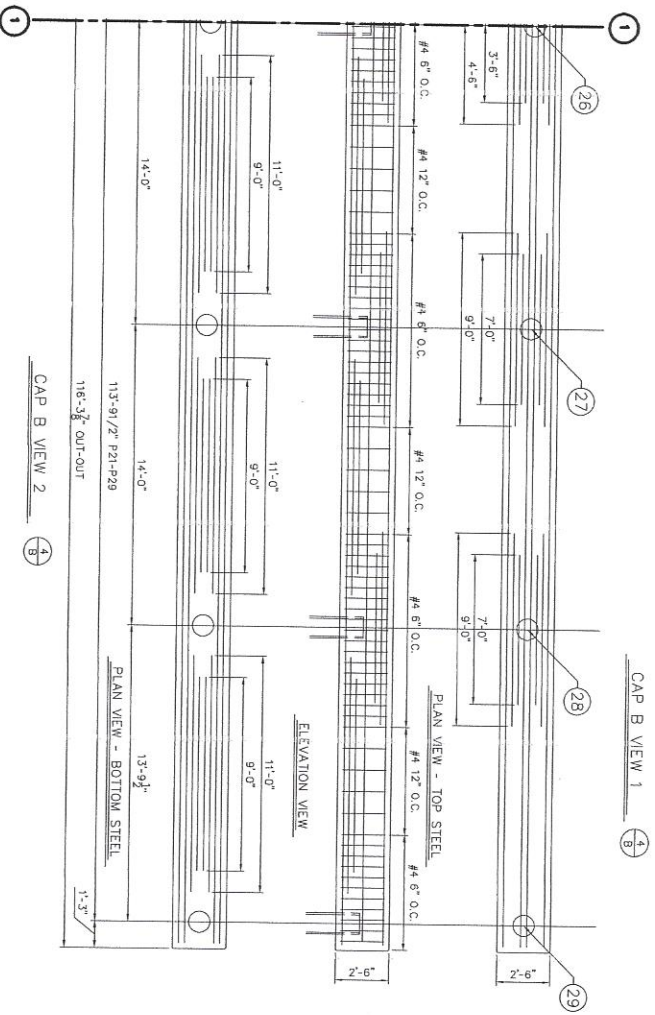

CAP B VIEW 1

CAP B VIEW 2

PROPRIETORS OF UNION WHARF PORTLAND, MAINE	
UNION WHARF PIER REPAIR CAB B	
SCALE	3/8" = 1"
DATE	1/13/2017
SCALE	3/8" = 1"
DATE	1/13/2017