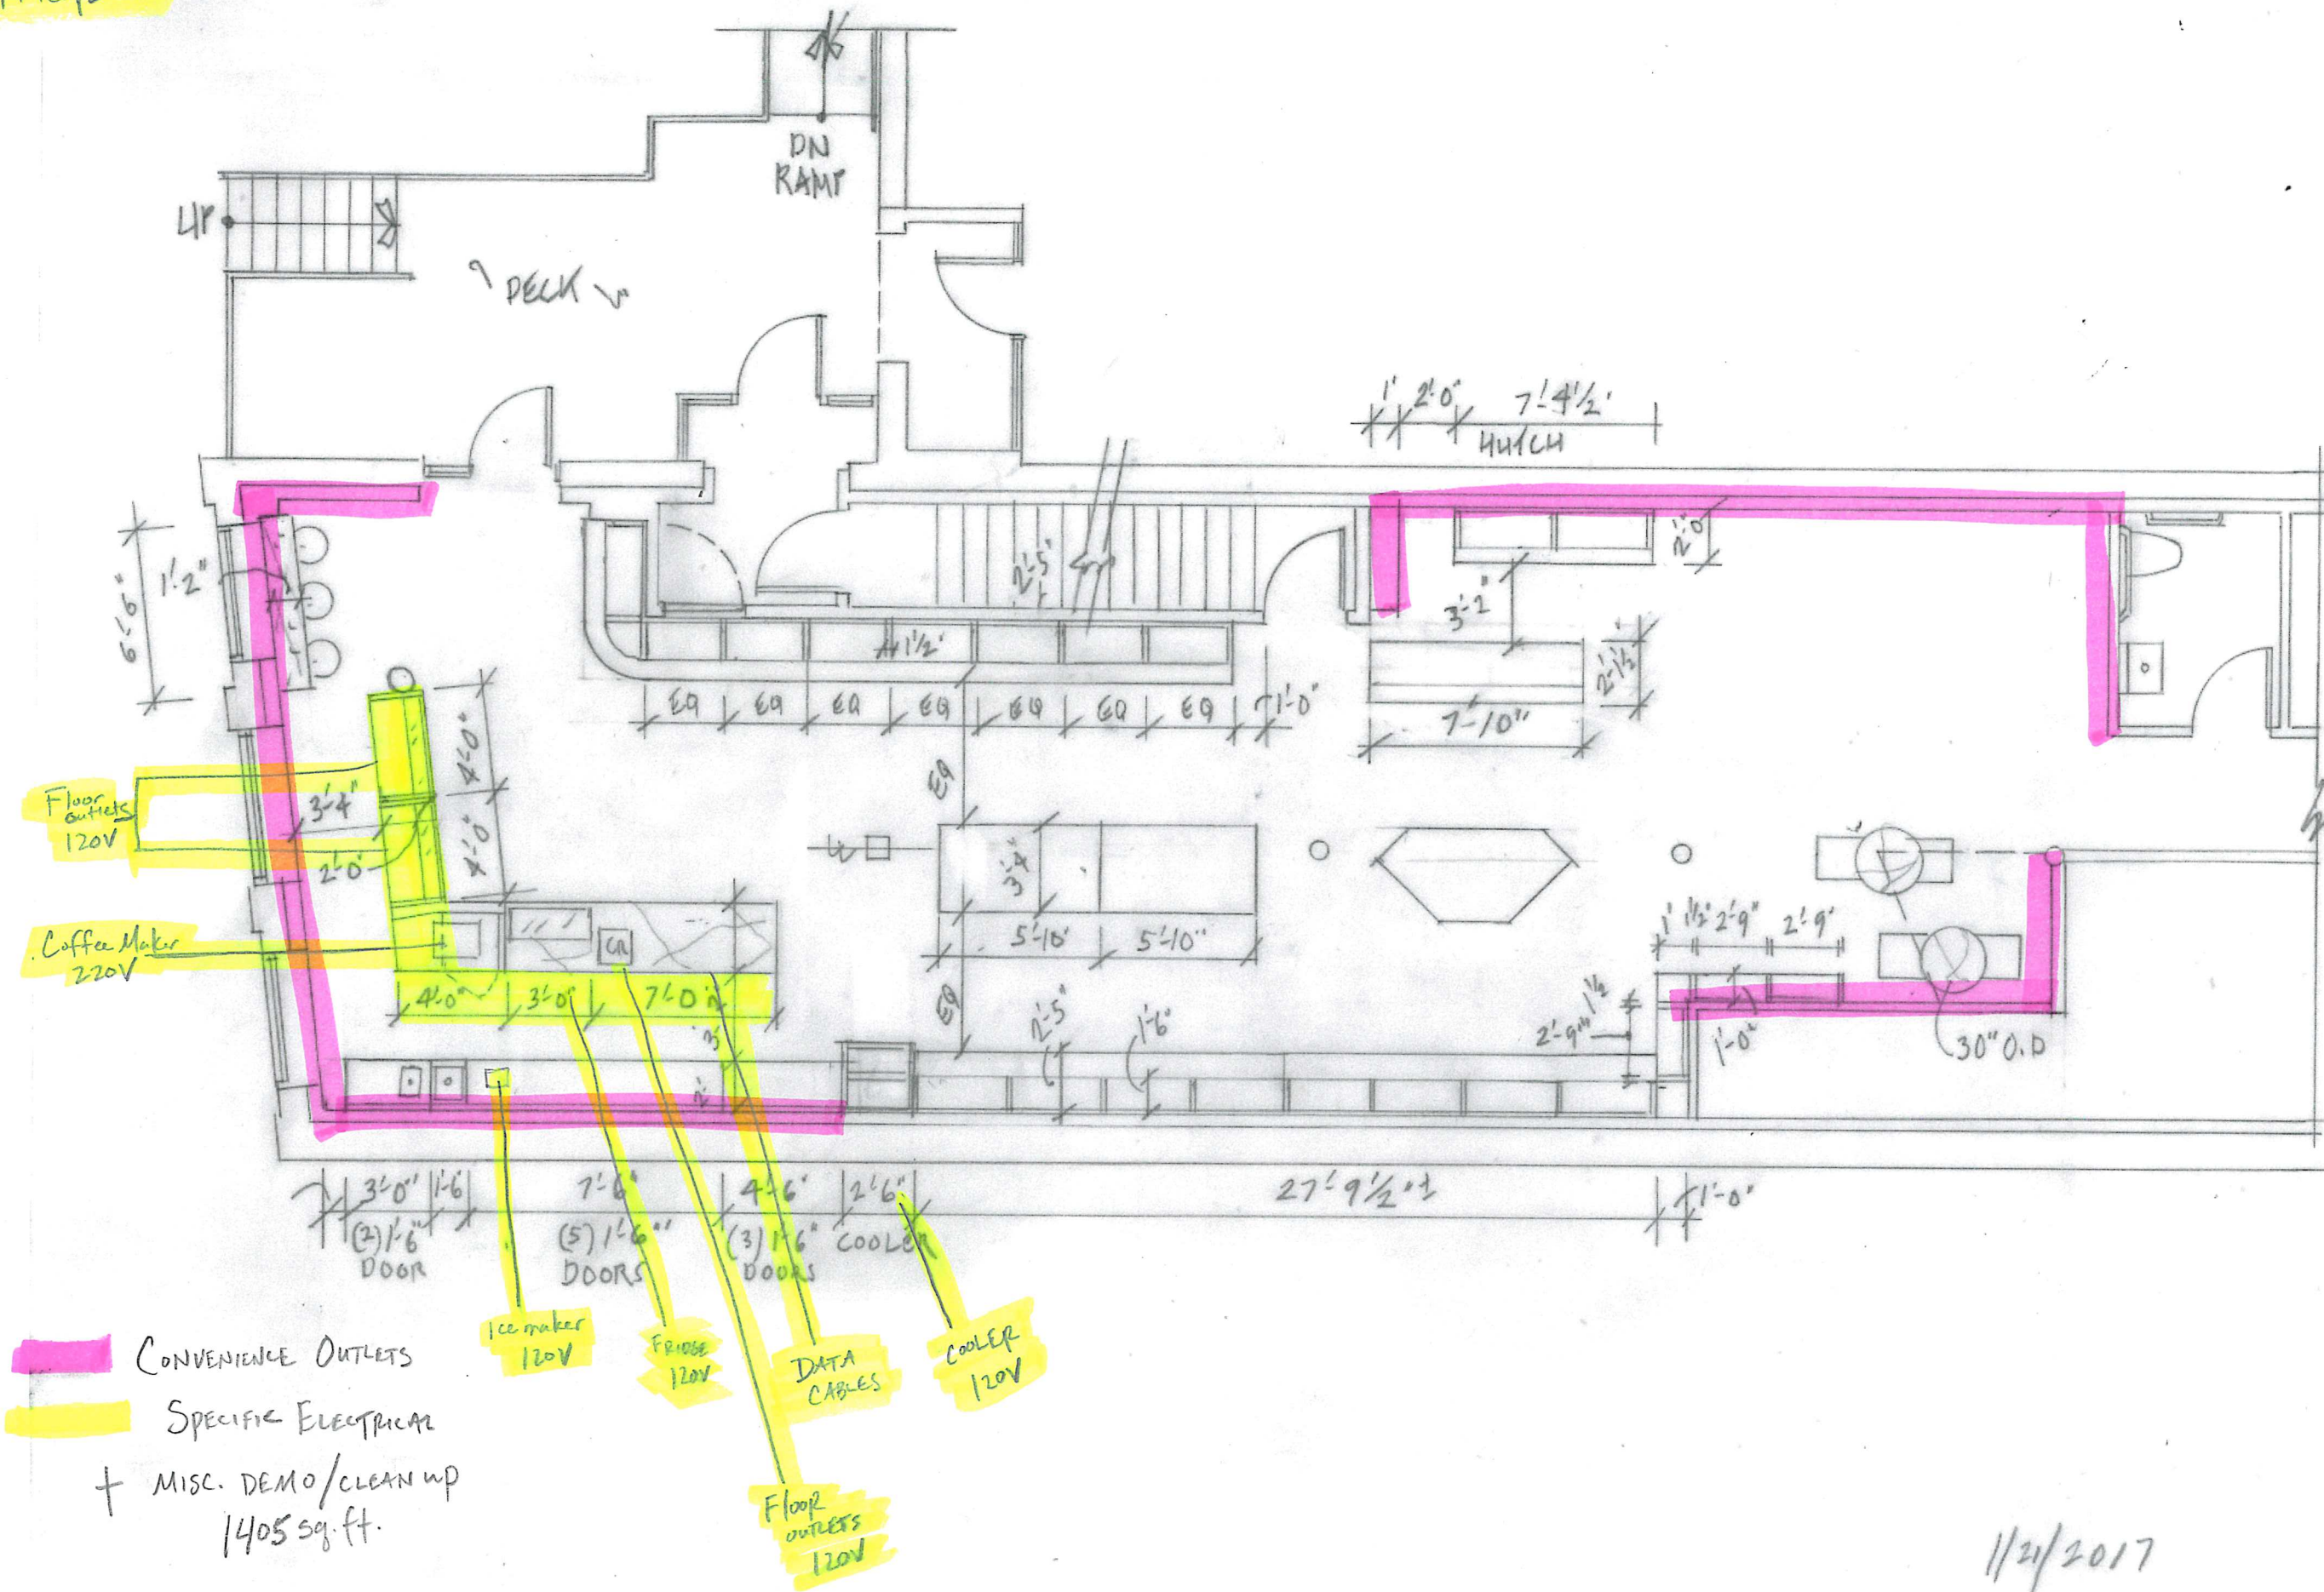

Ceiling Act

- 8'ft ceiling
- 12 ft. ceiling
- less than 8ft ceiling

11/21/2017

FLOORING

WOOD FLOOR
 CERAMIC TILE

OPTION A: All yellow area (1405 sq. ft.) wood. All green areas ceramic tile. (76 sq. ft.)
 OPTION B: All solid yellow area (1100 sq. ft.). All green + yellow/green areas ceramic tile. (377 sq. ft.)
 *Also price 51 sq. ft. with a vinyl option

1/21/2017

ELECTRICAL

PLUMBING

1/21/2017