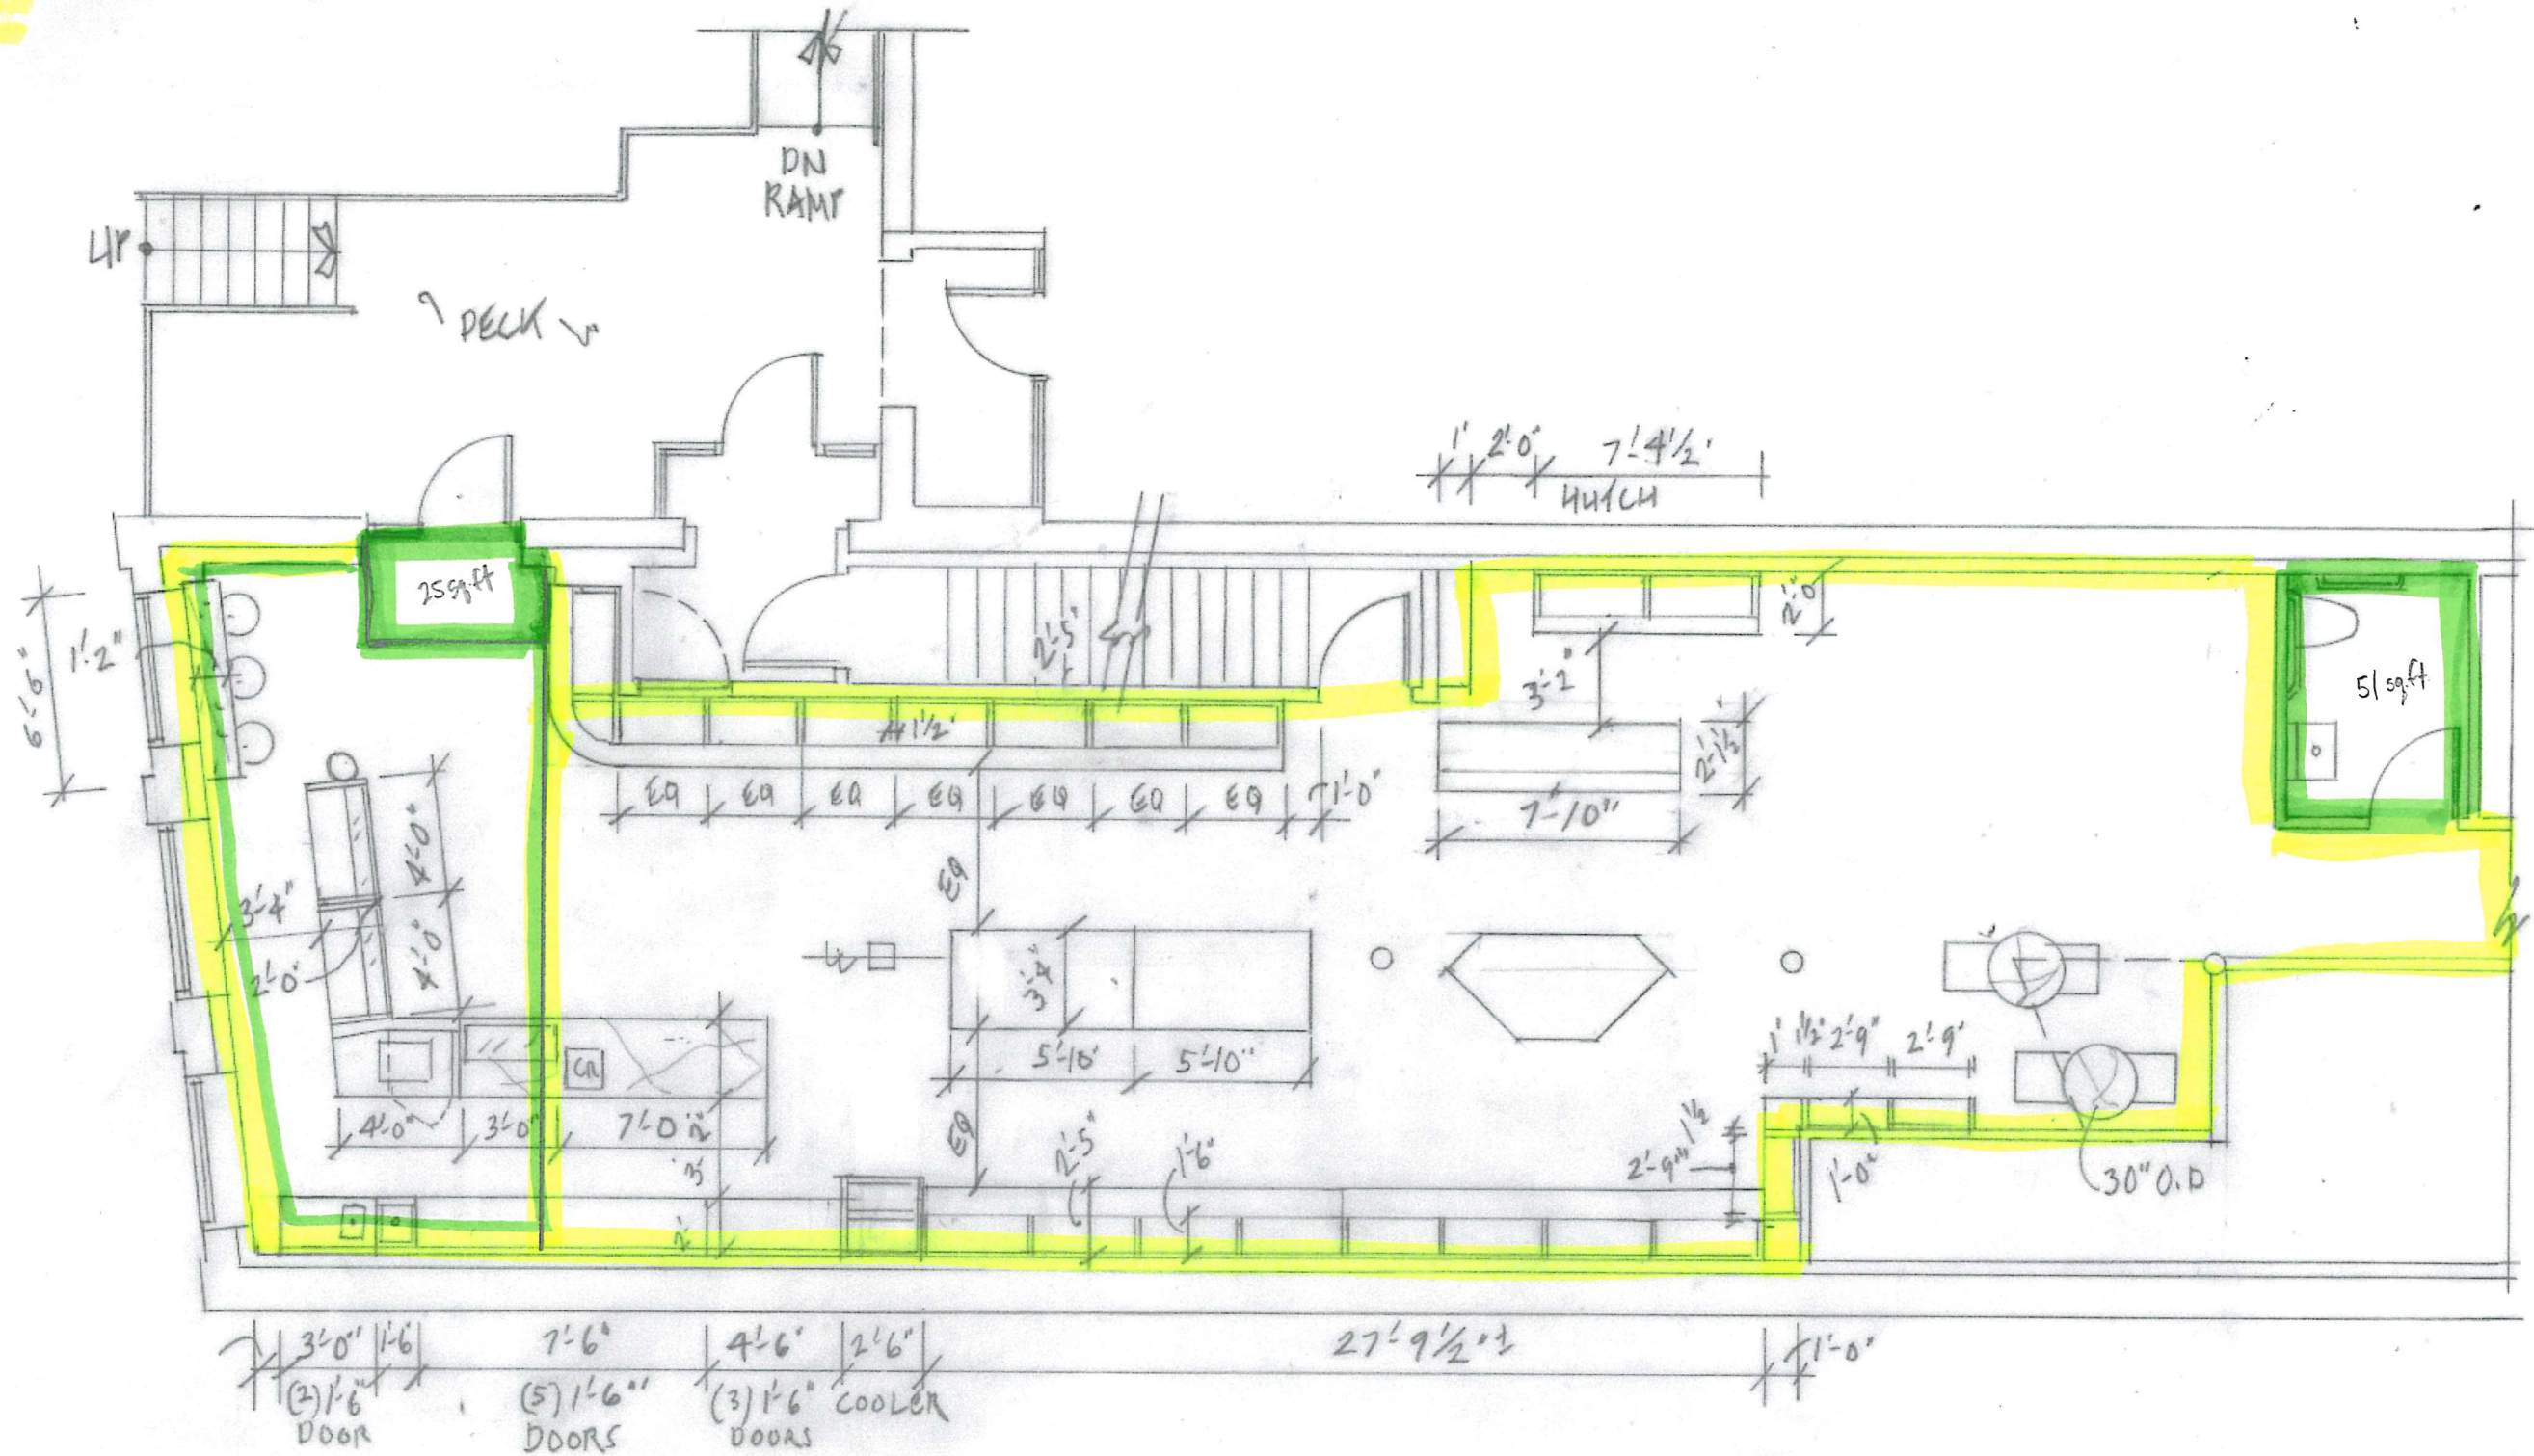

Ceiling Act

- 8'ft ceiling
- 12 ft. ceiling
- less than 8ft ceiling

11/21/2017

FLOORING

WOOD FLOOR
 CERAMIC TILE

OPTION A: All yellow area (1405 sq. ft.) wood. All green areas ceramic tile. (76 sq. ft.)
 OPTION B: All solid yellow area (1100 sq. ft.). All green + yellow/green areas ceramic tile. (377 sq. ft.)
 *Also price 51 sq. ft. with a vinyl option

1/21/2017

ELECTRICAL

PLUMBING

1/21/2017