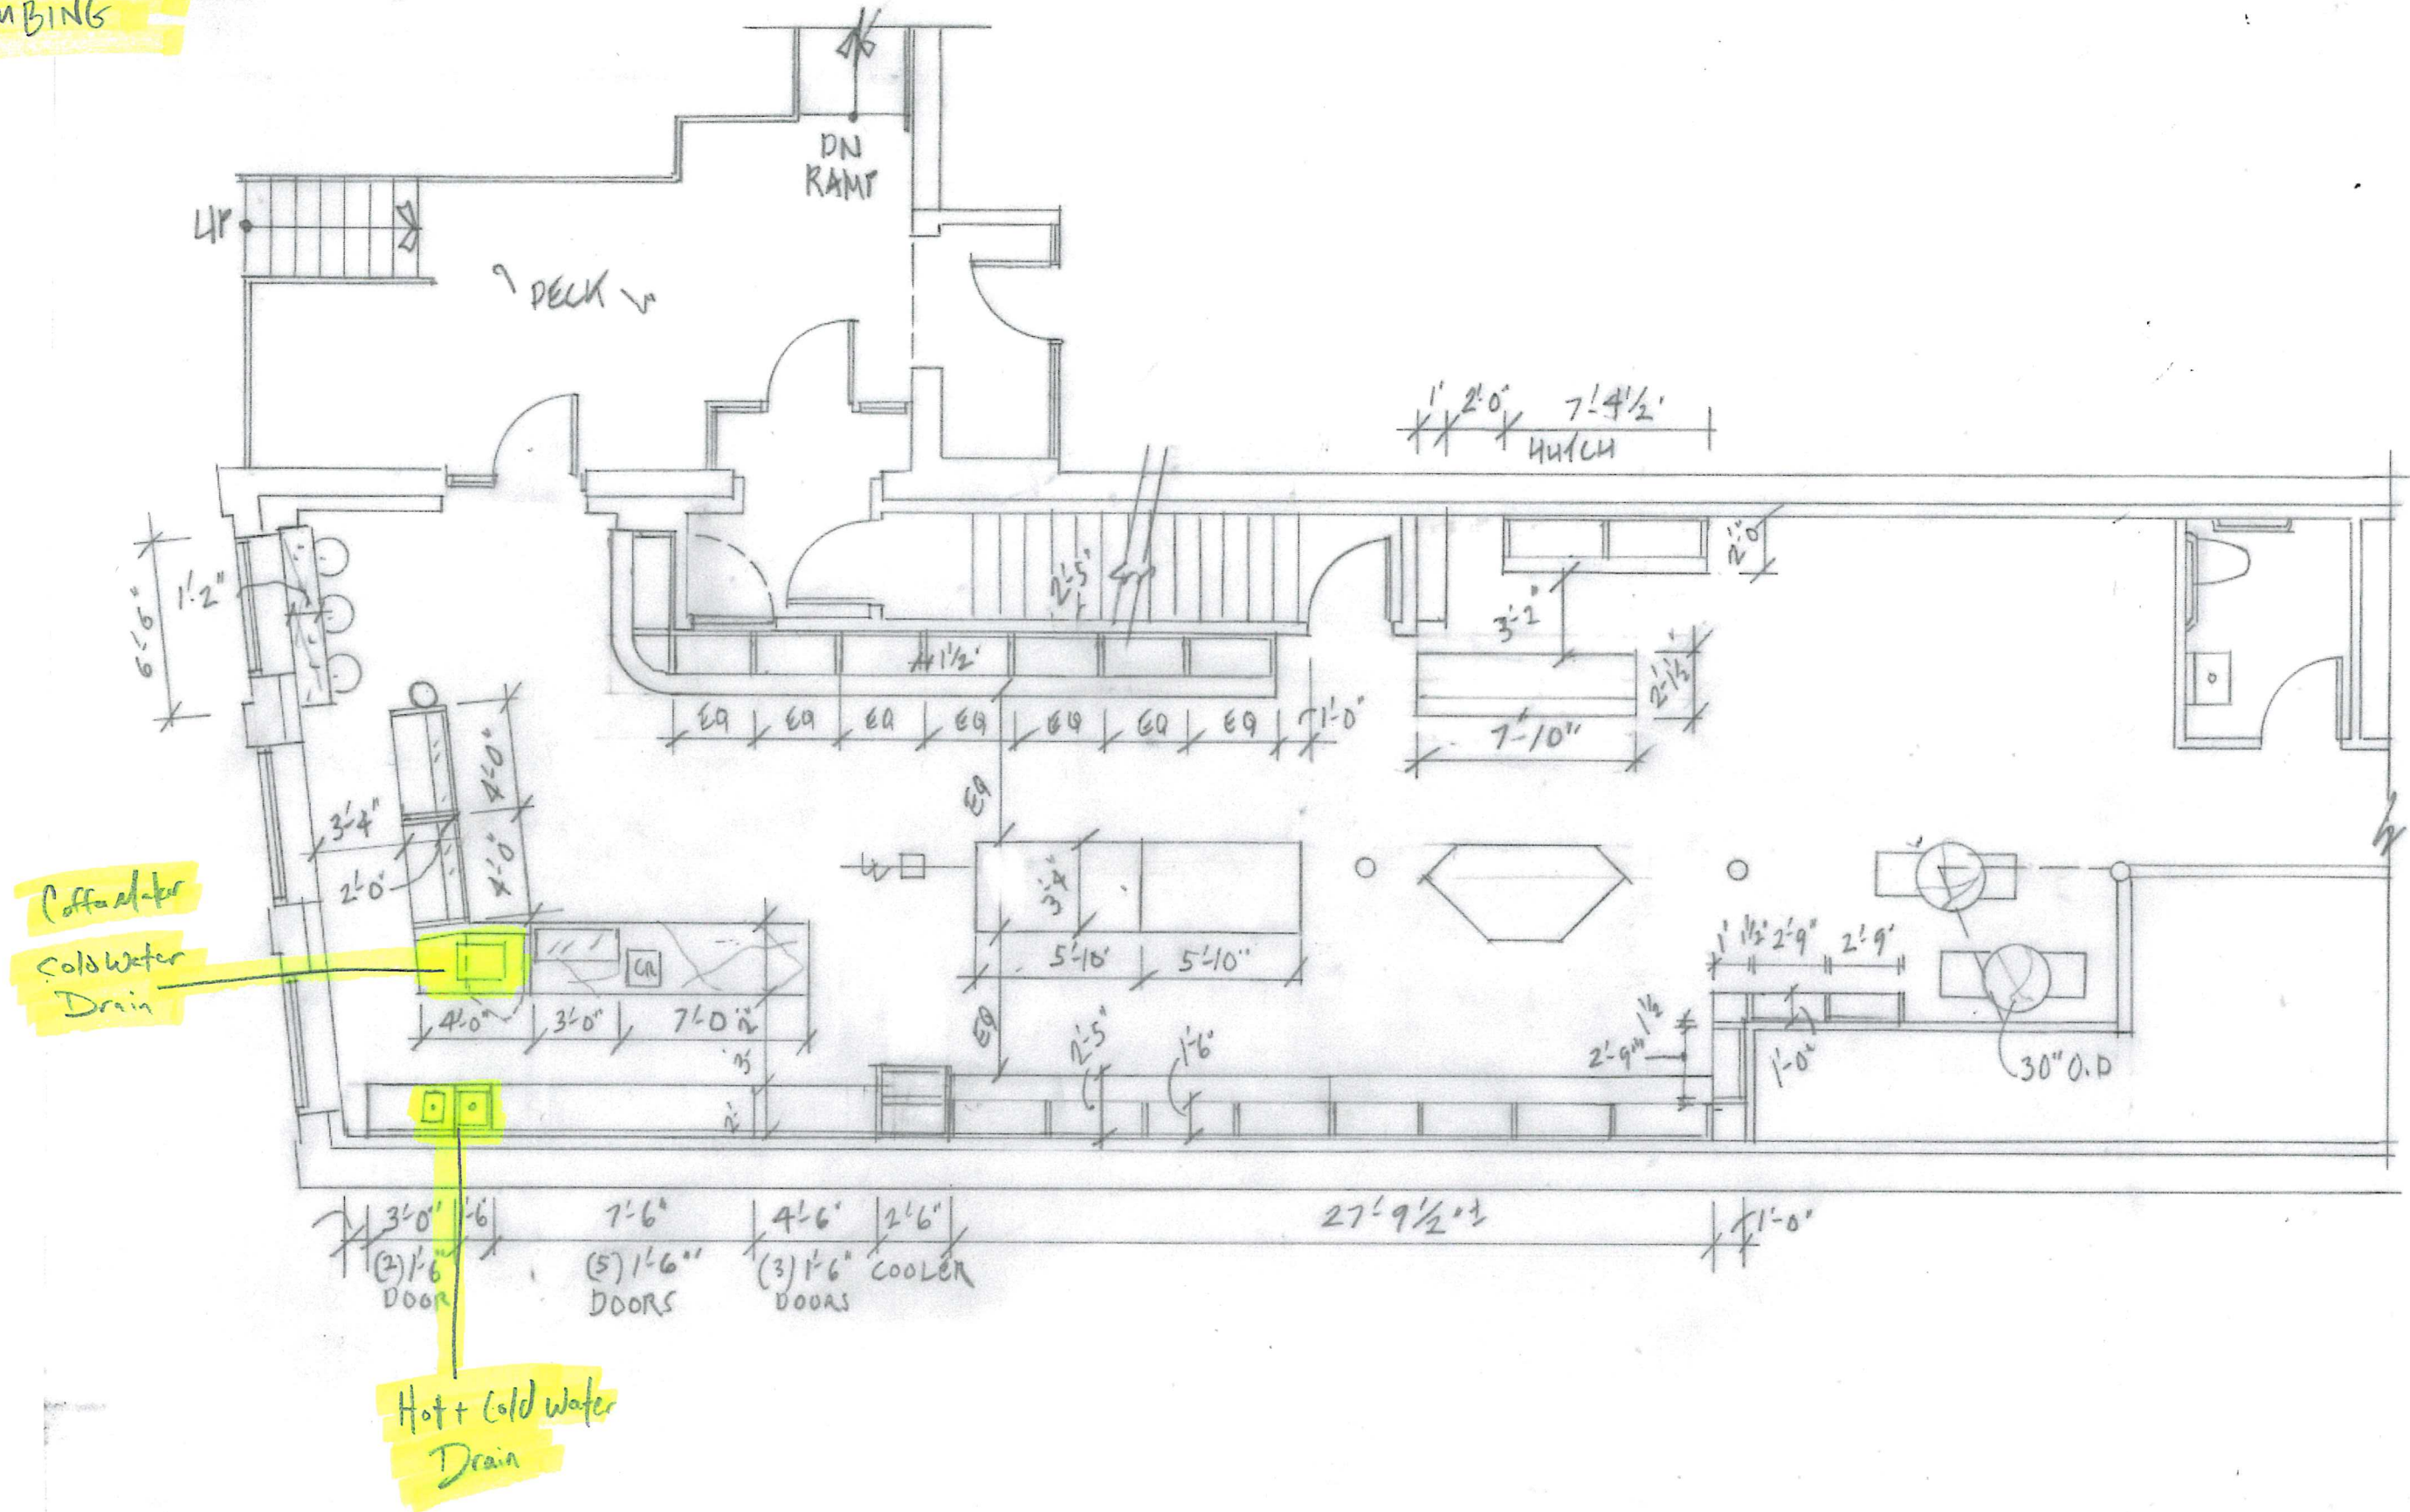

Ceiling Act

- 8'ft ceiling
- 12 ft. ceiling
- less than 8ft ceiling

11/21/2017

FLOORING

WOOD FLOOR
 CERAMIC TILE

OPTION A: All yellow area (1405 sq. ft.) wood. All green areas ceramic tile. (76 sq. ft.)
 OPTION B: All solid yellow area (1100 sq. ft.). All green + yellow/green areas ceramic tile. (377 sq. ft.)
 *Also price 51 sq. ft. with a vinyl option

1/21/2017

ELECTRICAL

PLUMBING

1/21/2017