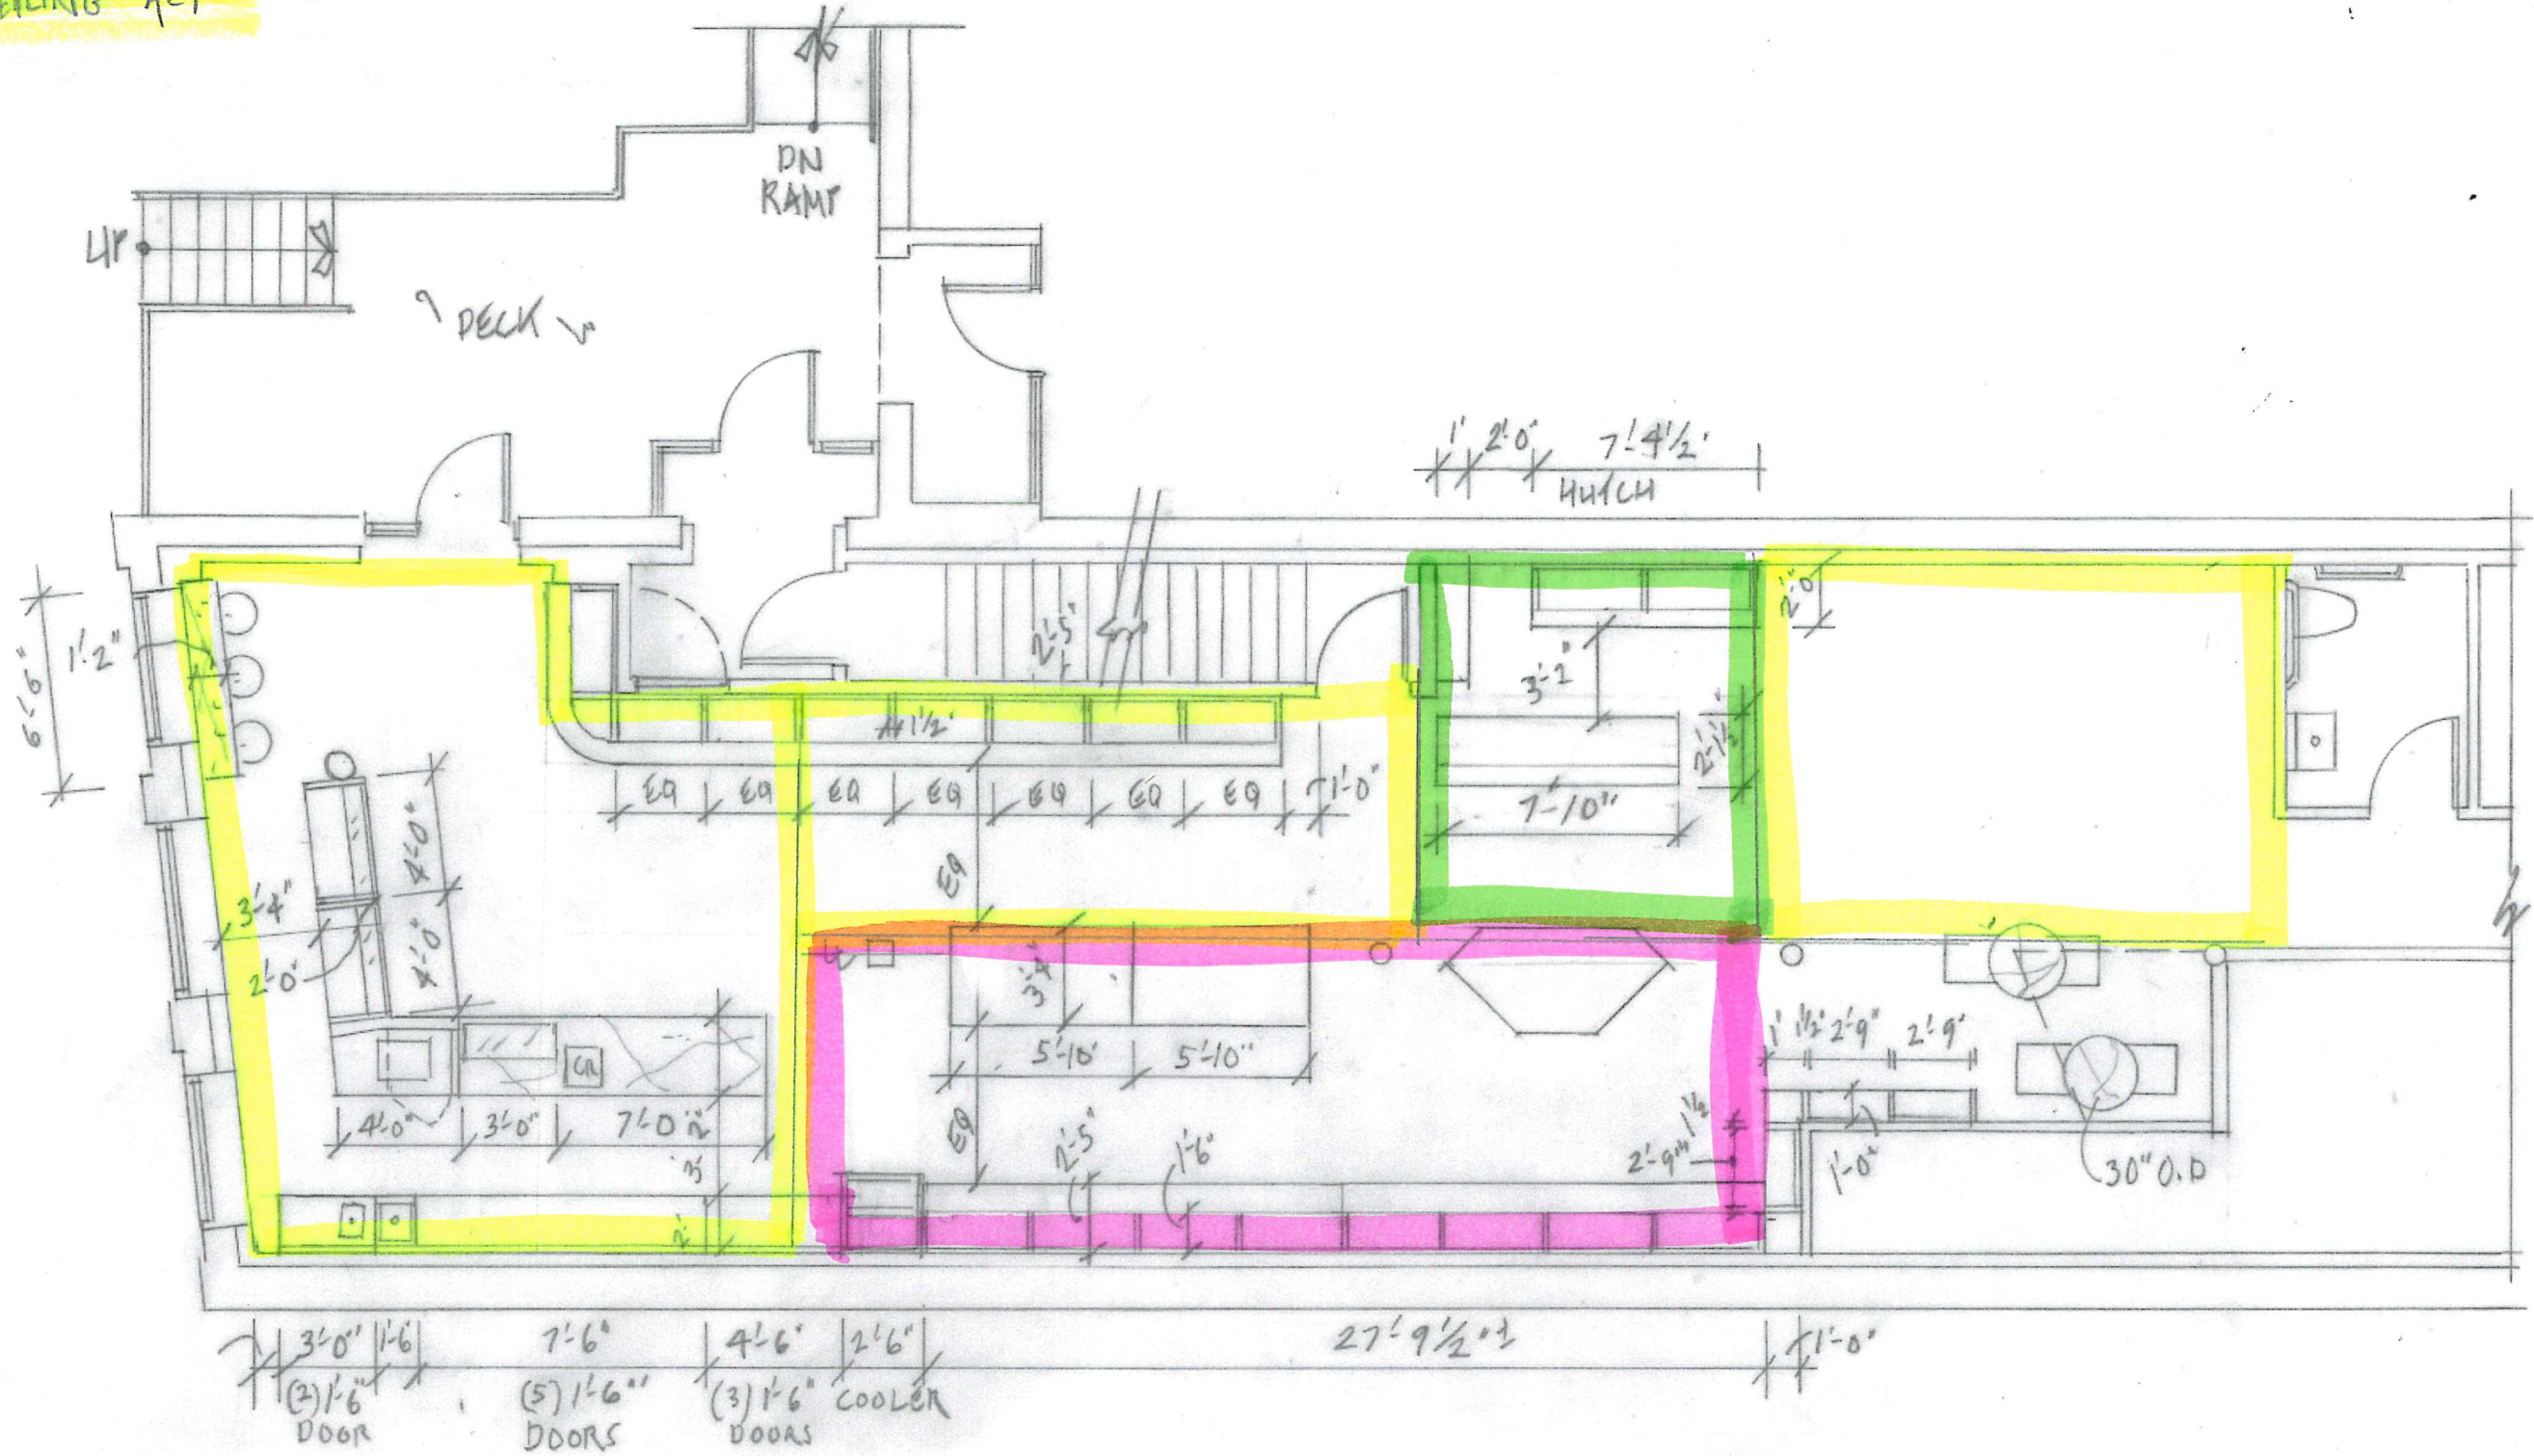

Ceiling Act

- 8'ft ceiling
- 12 ft. ceiling
- less than 8ft ceiling

11/21/2017

FLOORING

WOOD FLOOR
 CERAMIC TILE

OPTION A: All yellow area (1405 sq. ft.) wood. All green areas ceramic tile. (76 sq. ft.)
 OPTION B: All solid yellow area (1100 sq. ft.). All green + yellow/green areas ceramic tile. (377 sq. ft.)
 *Also price 51 sq. ft. with a vinyl option

1/21/2017

ELECTRICAL

PLUMBING

1/21/2017