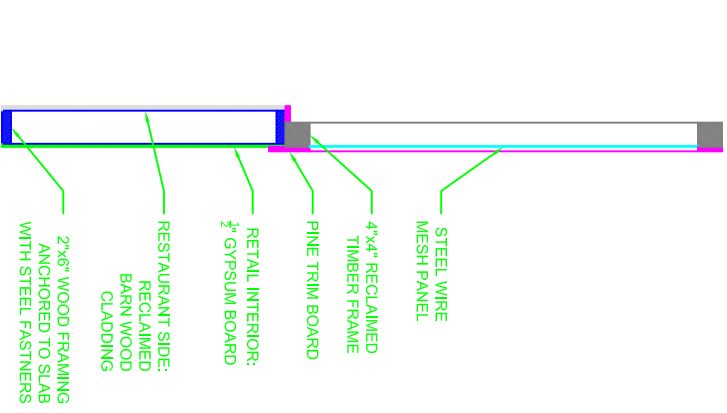

A | RETAIL SHOP ELEVATION
 SCALE: 1/4" = 1'-0"

B | WALL SECTION
 SCALE: 3/8" = 1'-0"