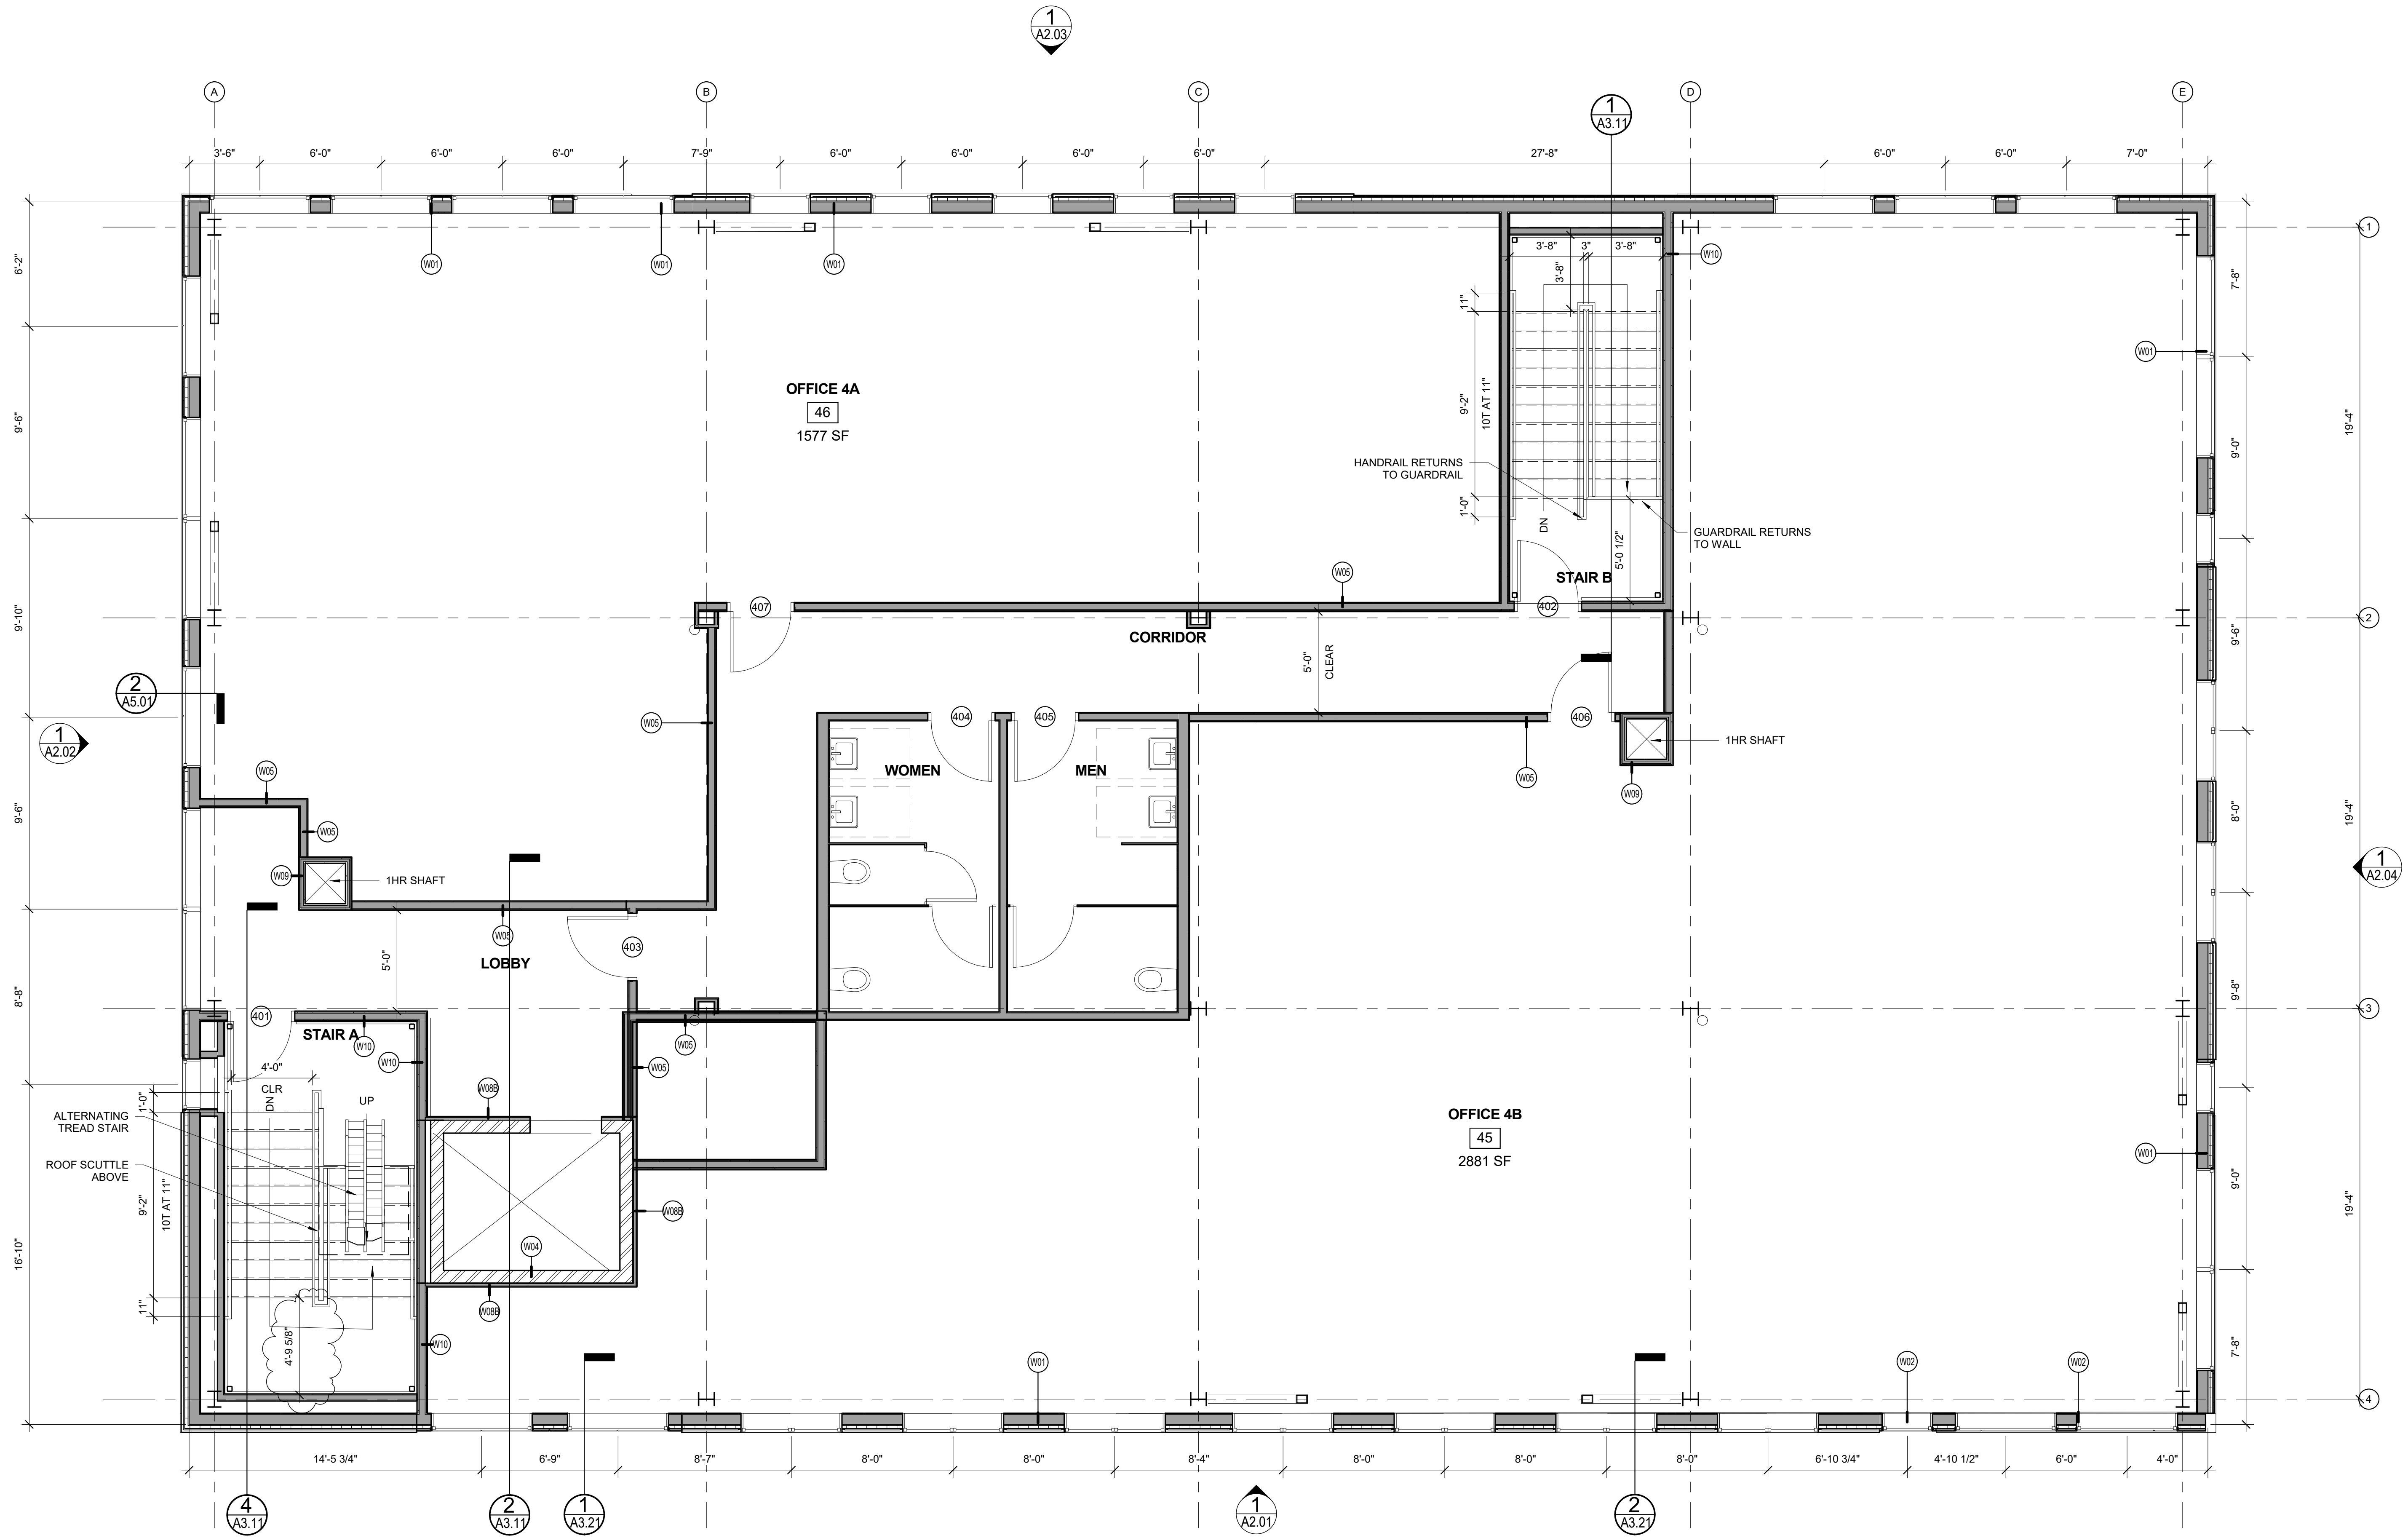

Date:
17 FEB. 2017
Scale:
1/4" = 1'-0"
FOURTH FLOOR PLAN

A1.04

1 | FOURTH FLOOR PLAN
1/4" = 1'-0"