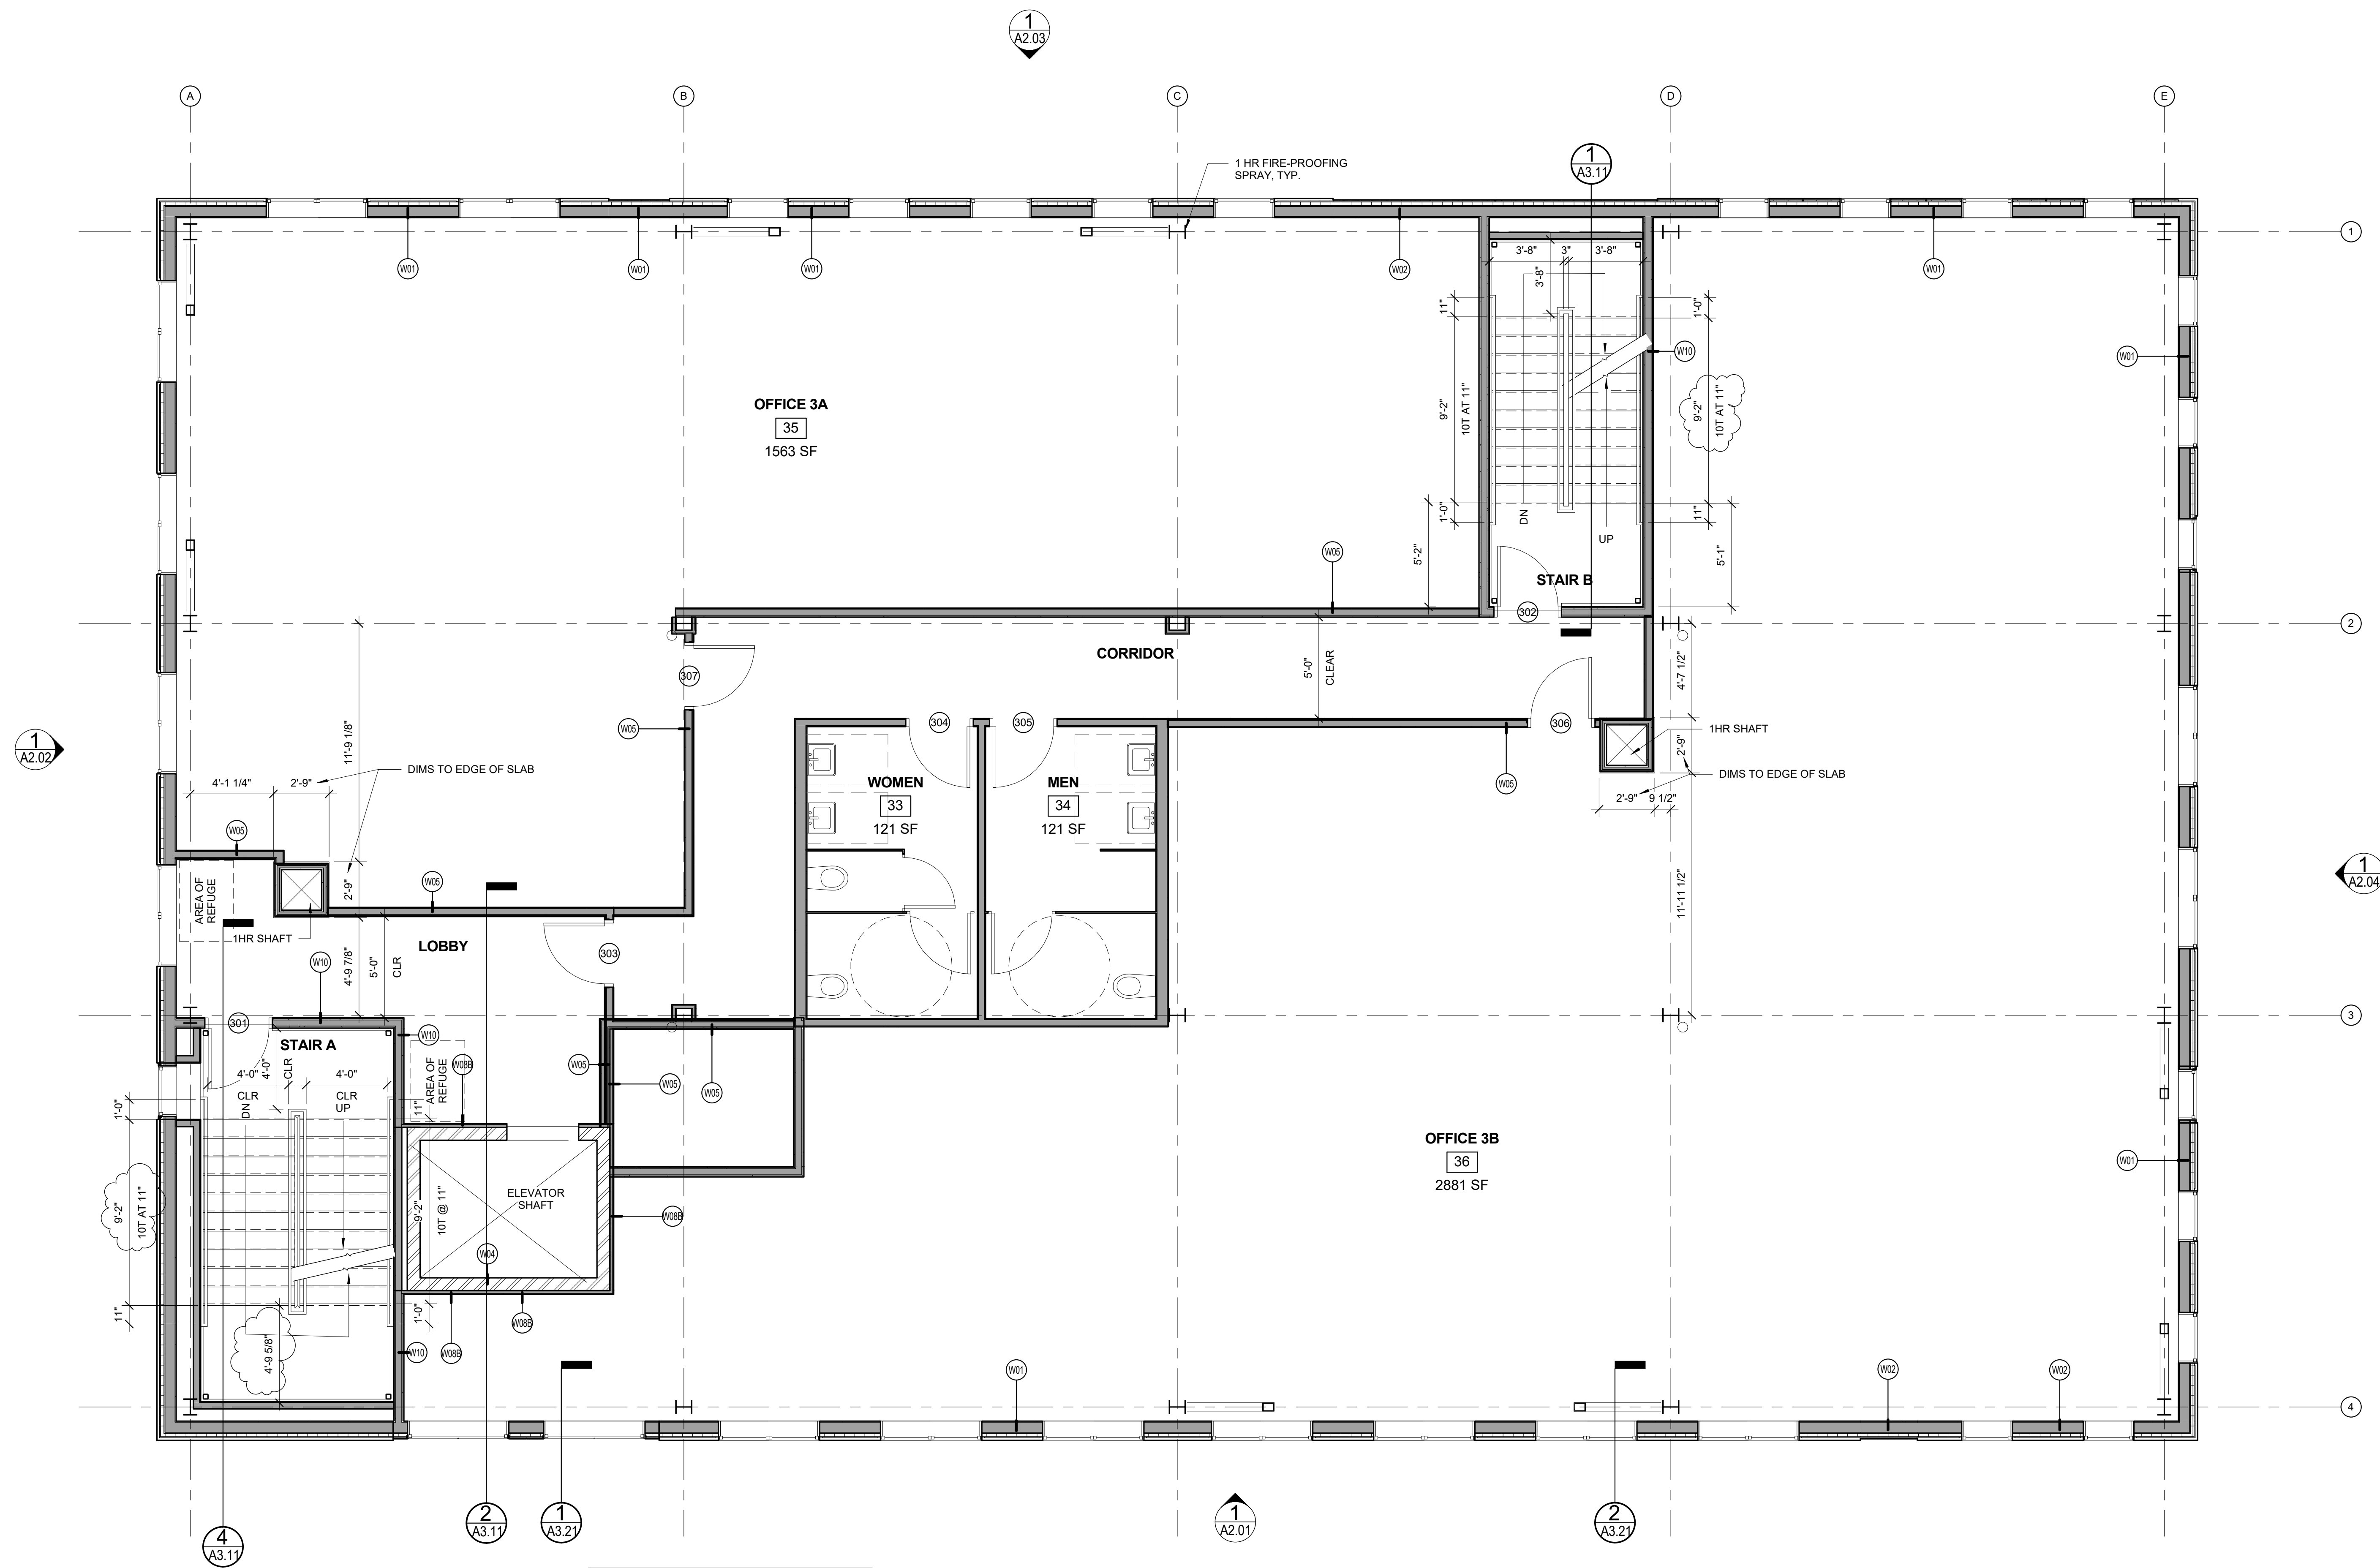

Scale:
1/4" = 1'-0"

Date:
17 FEB. 2017

THIRD FLOOR PLAN

A1.03

1 THIRD FLOOR PLAN
1/4" = 1'-0"

SEE 1 / A1.02 FOR WINDOW LAYOUT DIMS