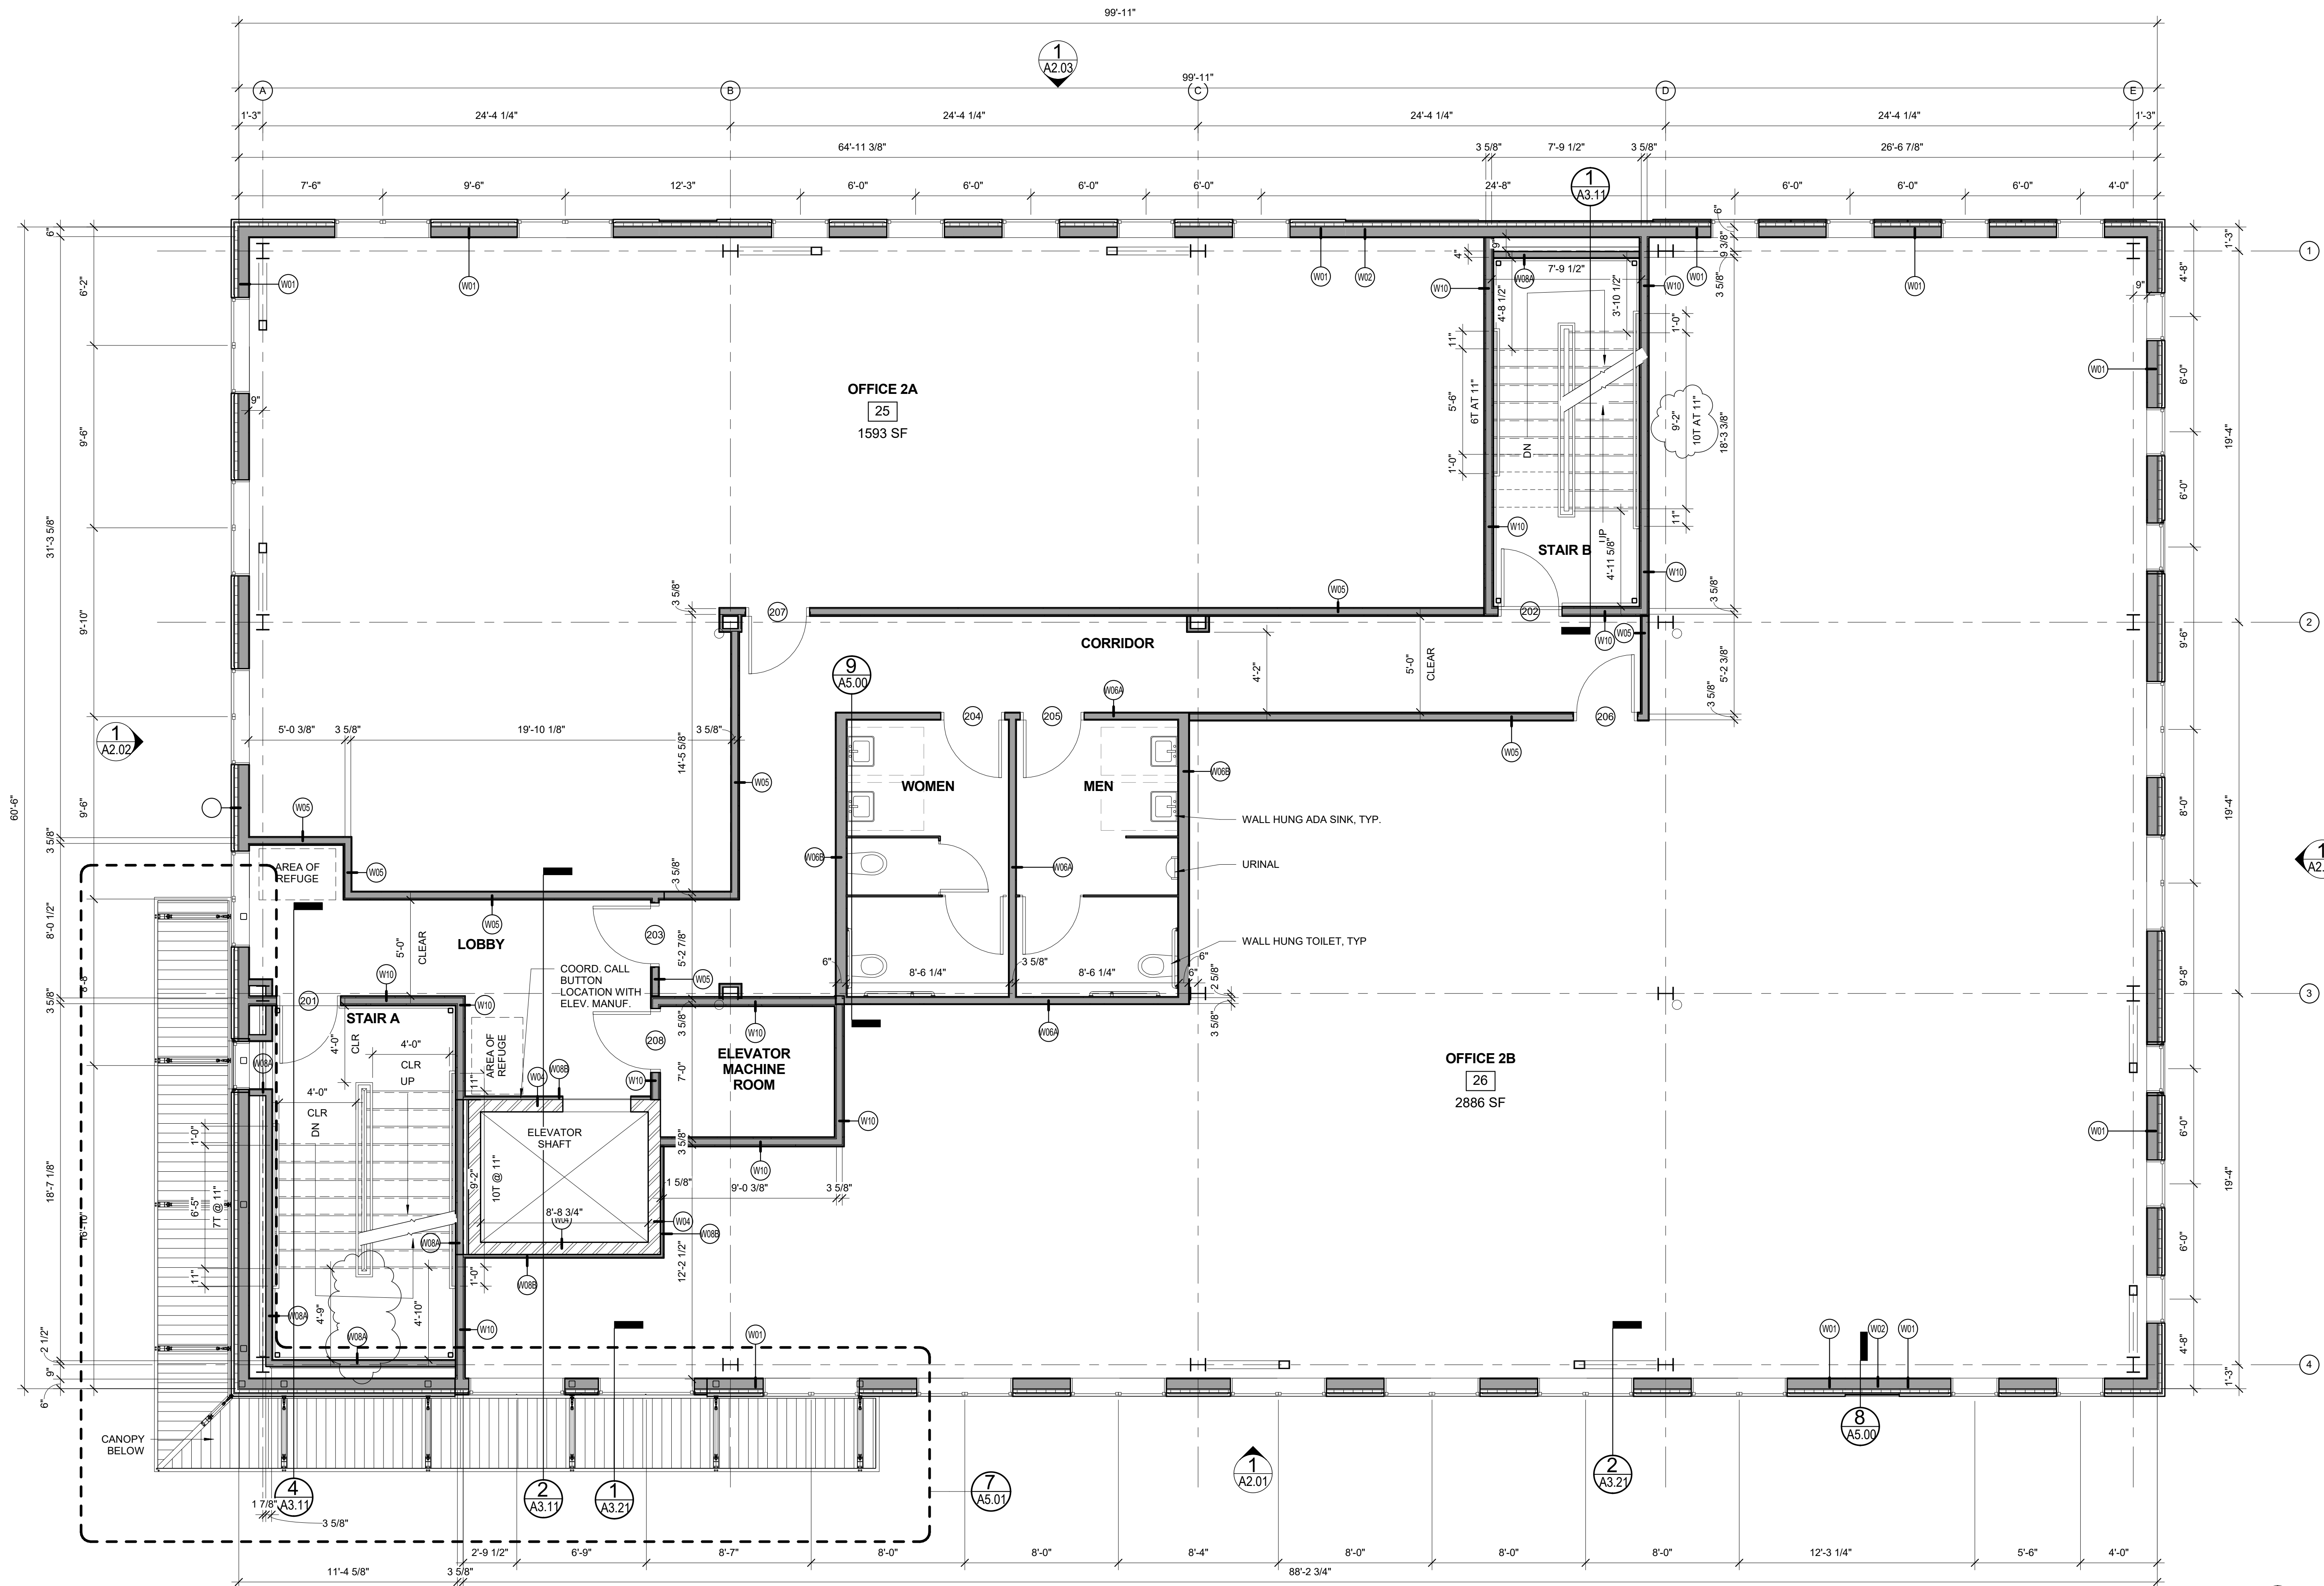

Revisions:
 1 5/9/2017 Addendum 1

Date:
 17 FEB. 2017
 Scale:
 1/4" = 1'-0"
SECOND FLOOR PLAN

A1.02

1 | SECOND FLOOR PLAN
 1/4" = 1'-0"