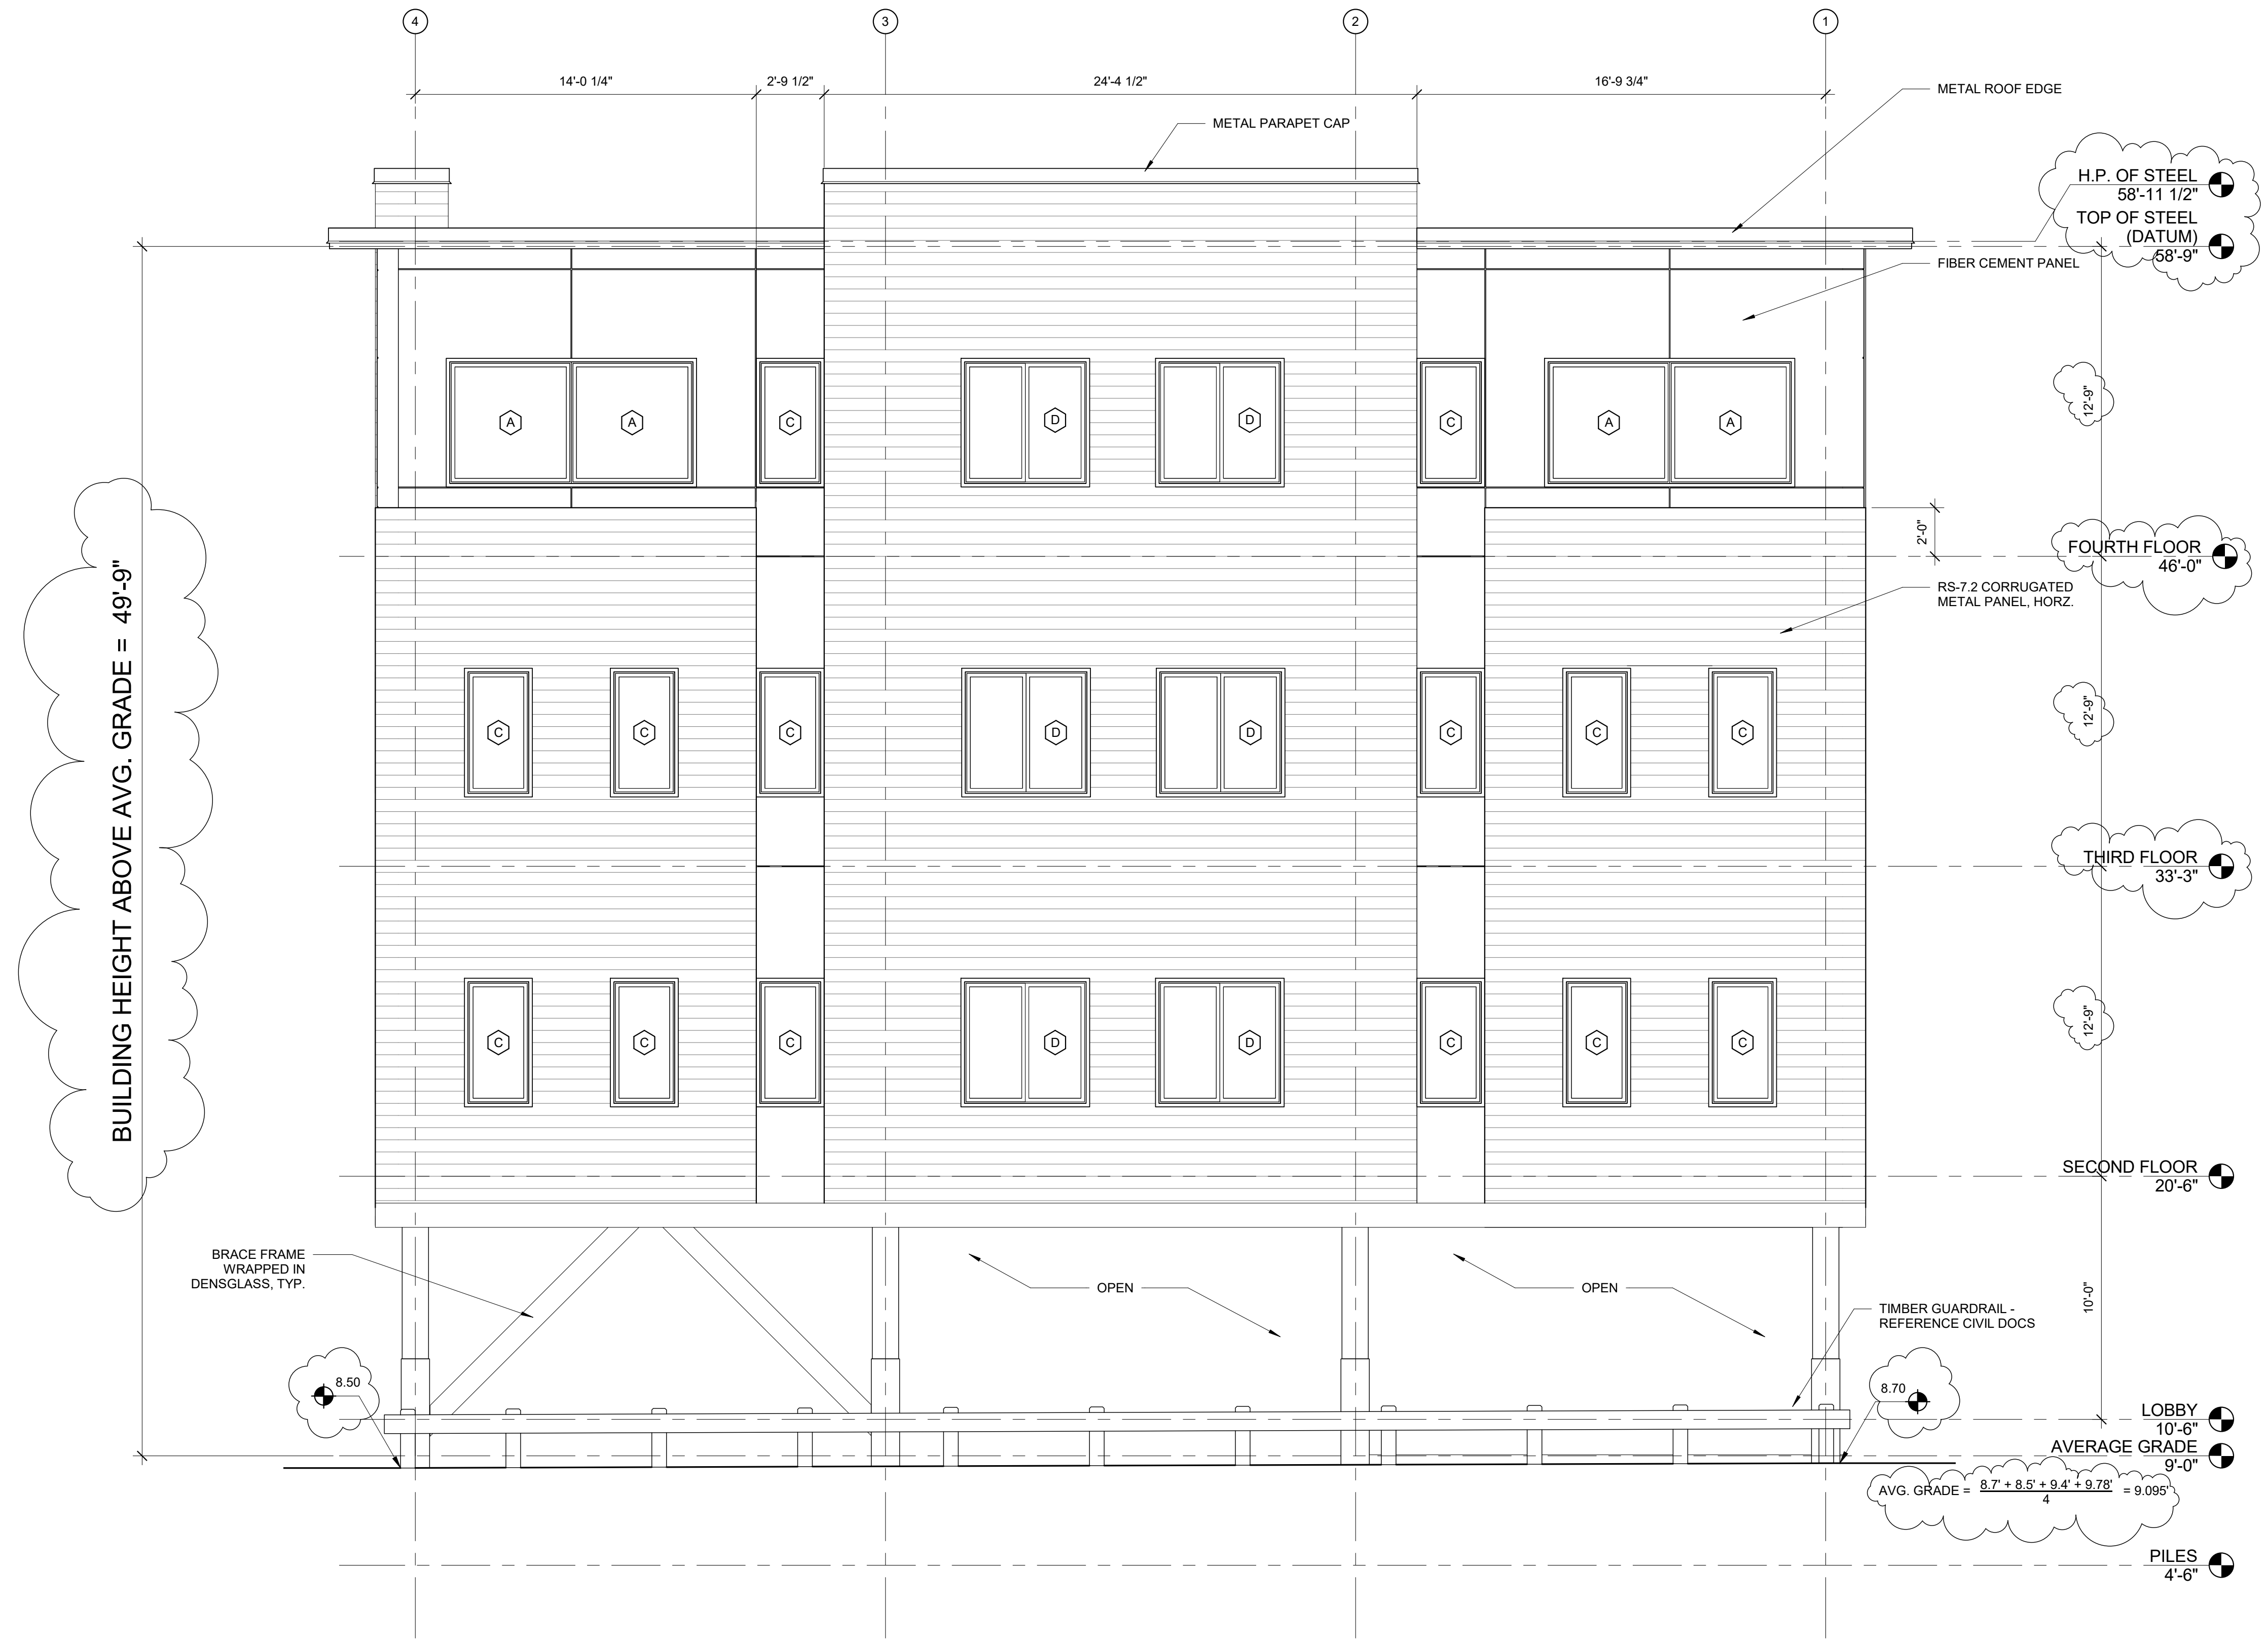

Revisions:
1 5/9/2017 Addendum 1

Date:
17 FEB. 2017

Scale:
1/4" = 1'-0"

SOUTH ELEVATION

A2.04

1 | SOUTH ELEVATION
1/4" = 1'-0"