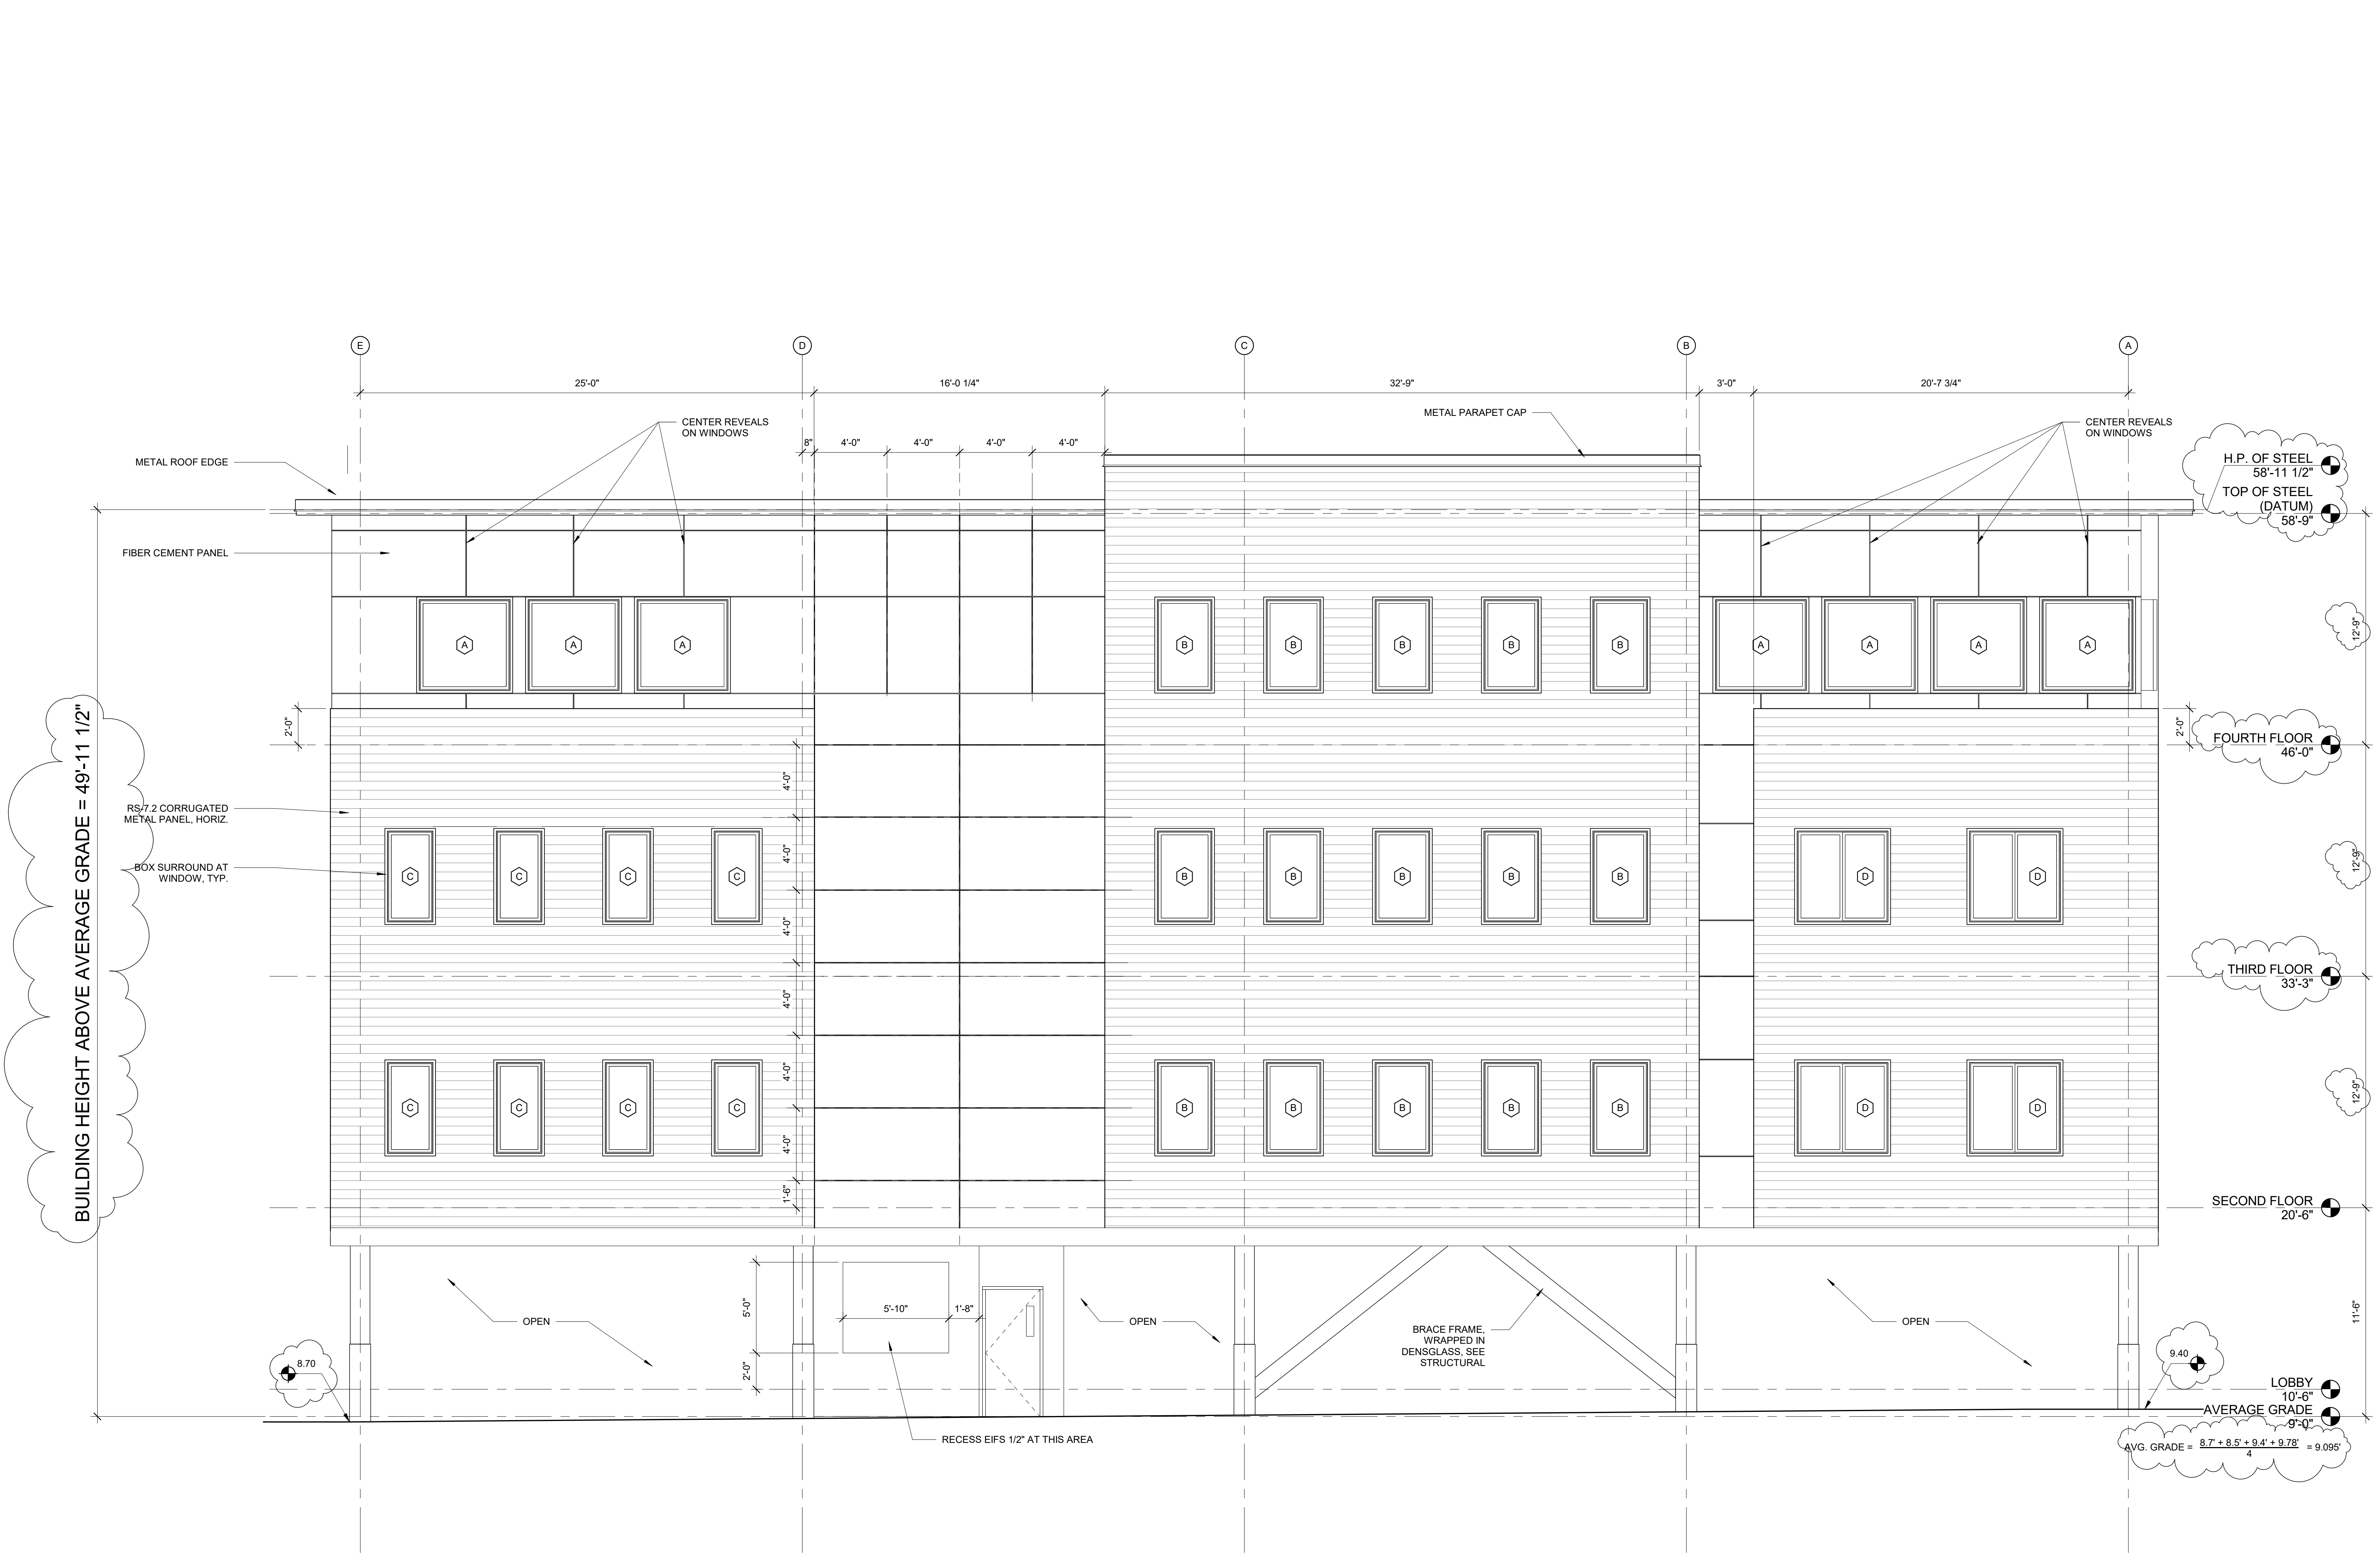

Date:
17 FEB. 2017
Scale:
1/4" = 1'-0"
EAST ELEVATION

A2.03

1 | EAST ELEVATION
1/4" = 1'-0"