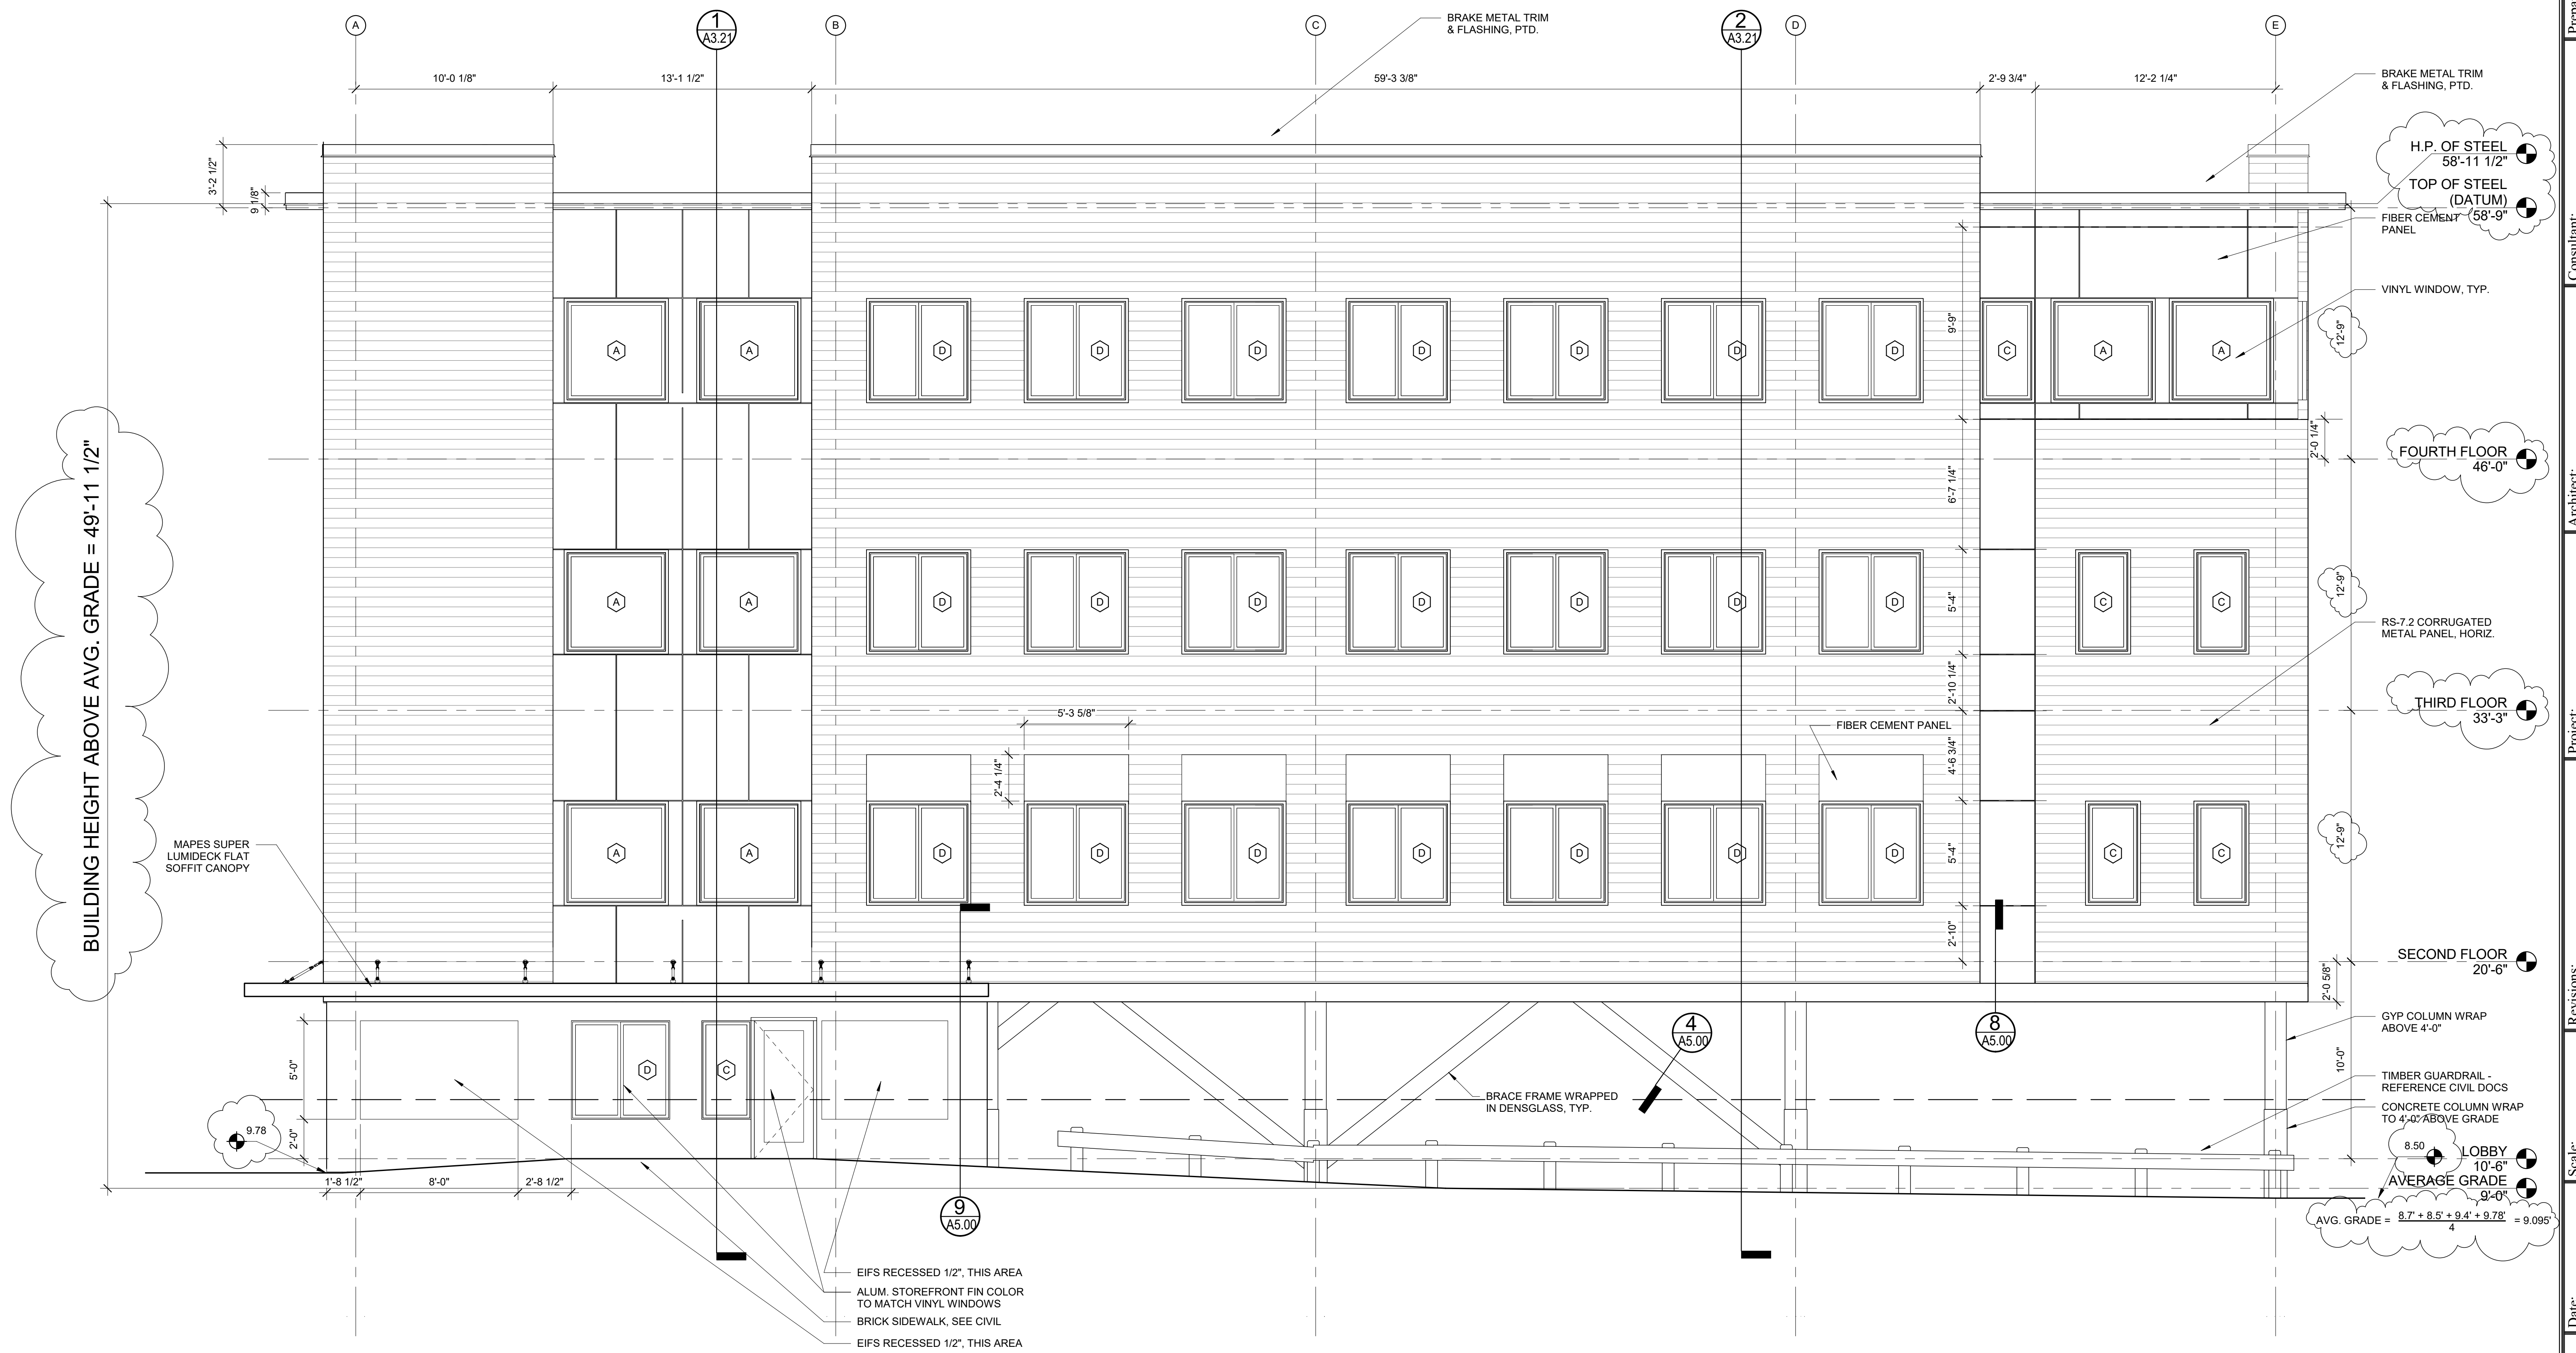

Revisions:
1 5/9/2017 Addendum 1

Date:
17 FEB. 2017

Scale:
1/4" = 1'-0"

WEST ELEVATION

A2.01

1 WEST ELEVATION
1/4" = 1'-0"