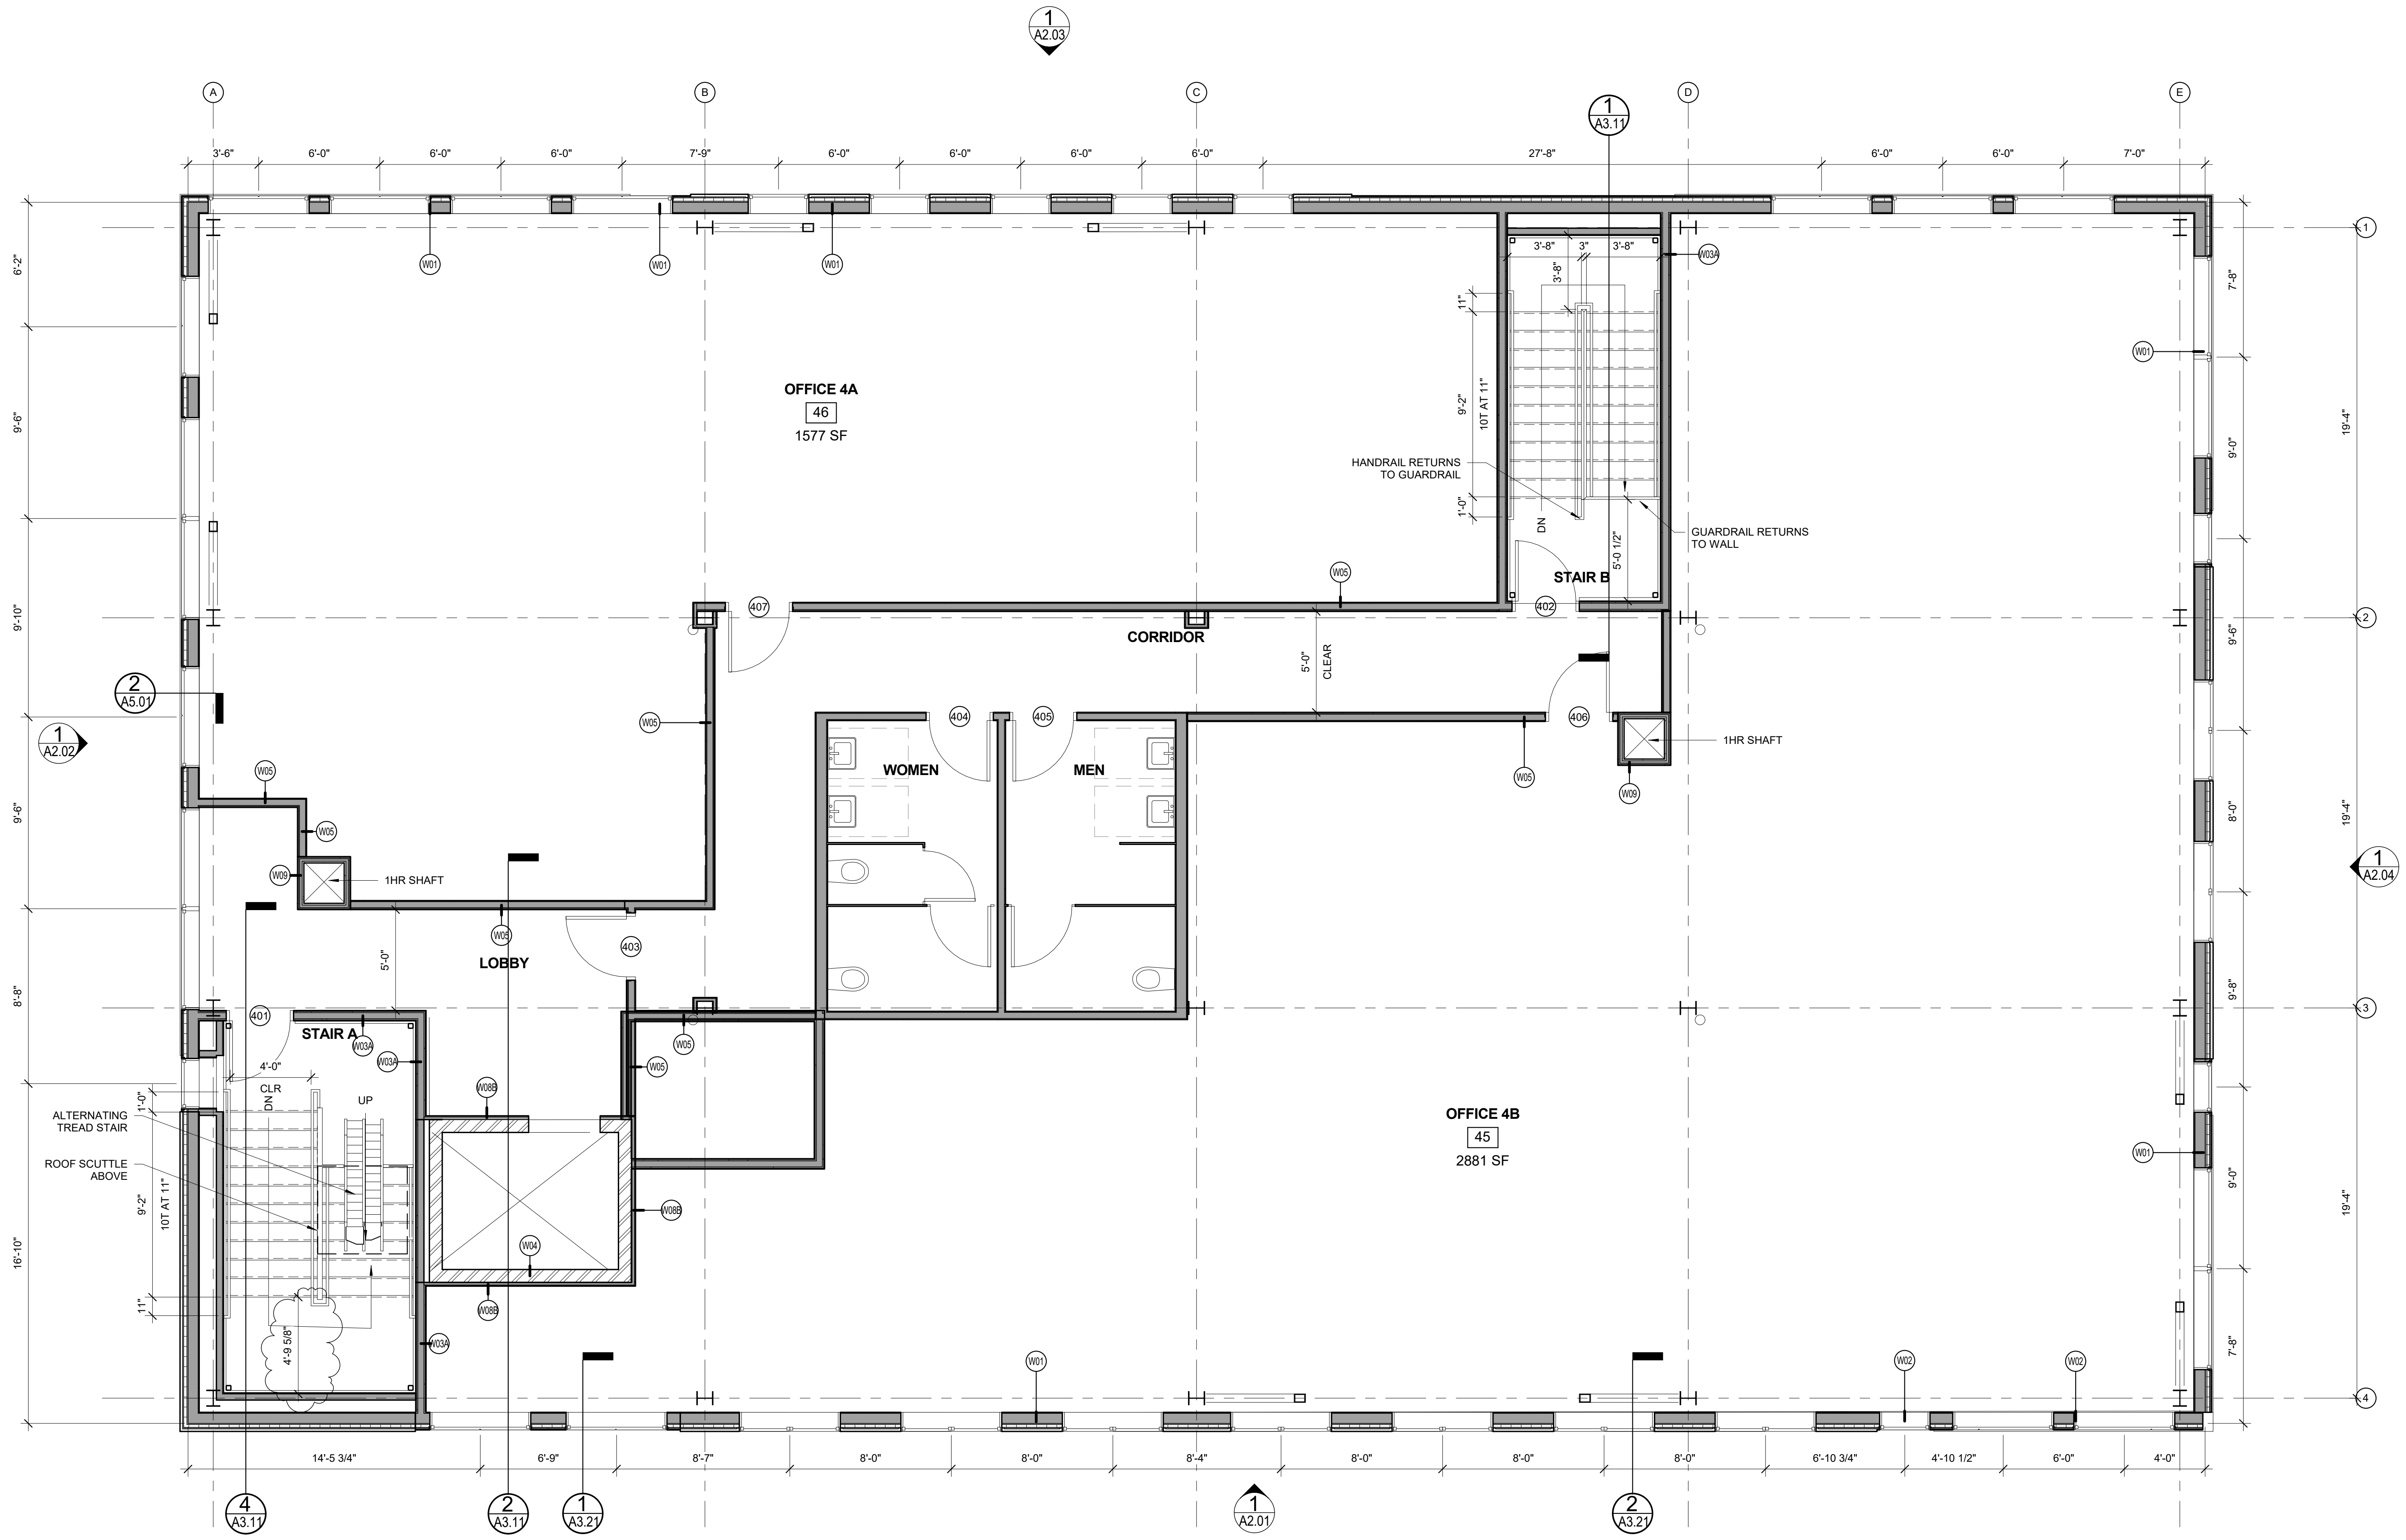

Revisions:
1 5/9/2017 Addendum 1

Date:
17 FEB. 2017

Scale:
1/4" = 1'-0"

FOURTH FLOOR PLAN

A1.04

1 | FOURTH FLOOR PLAN
1/4" = 1'-0"