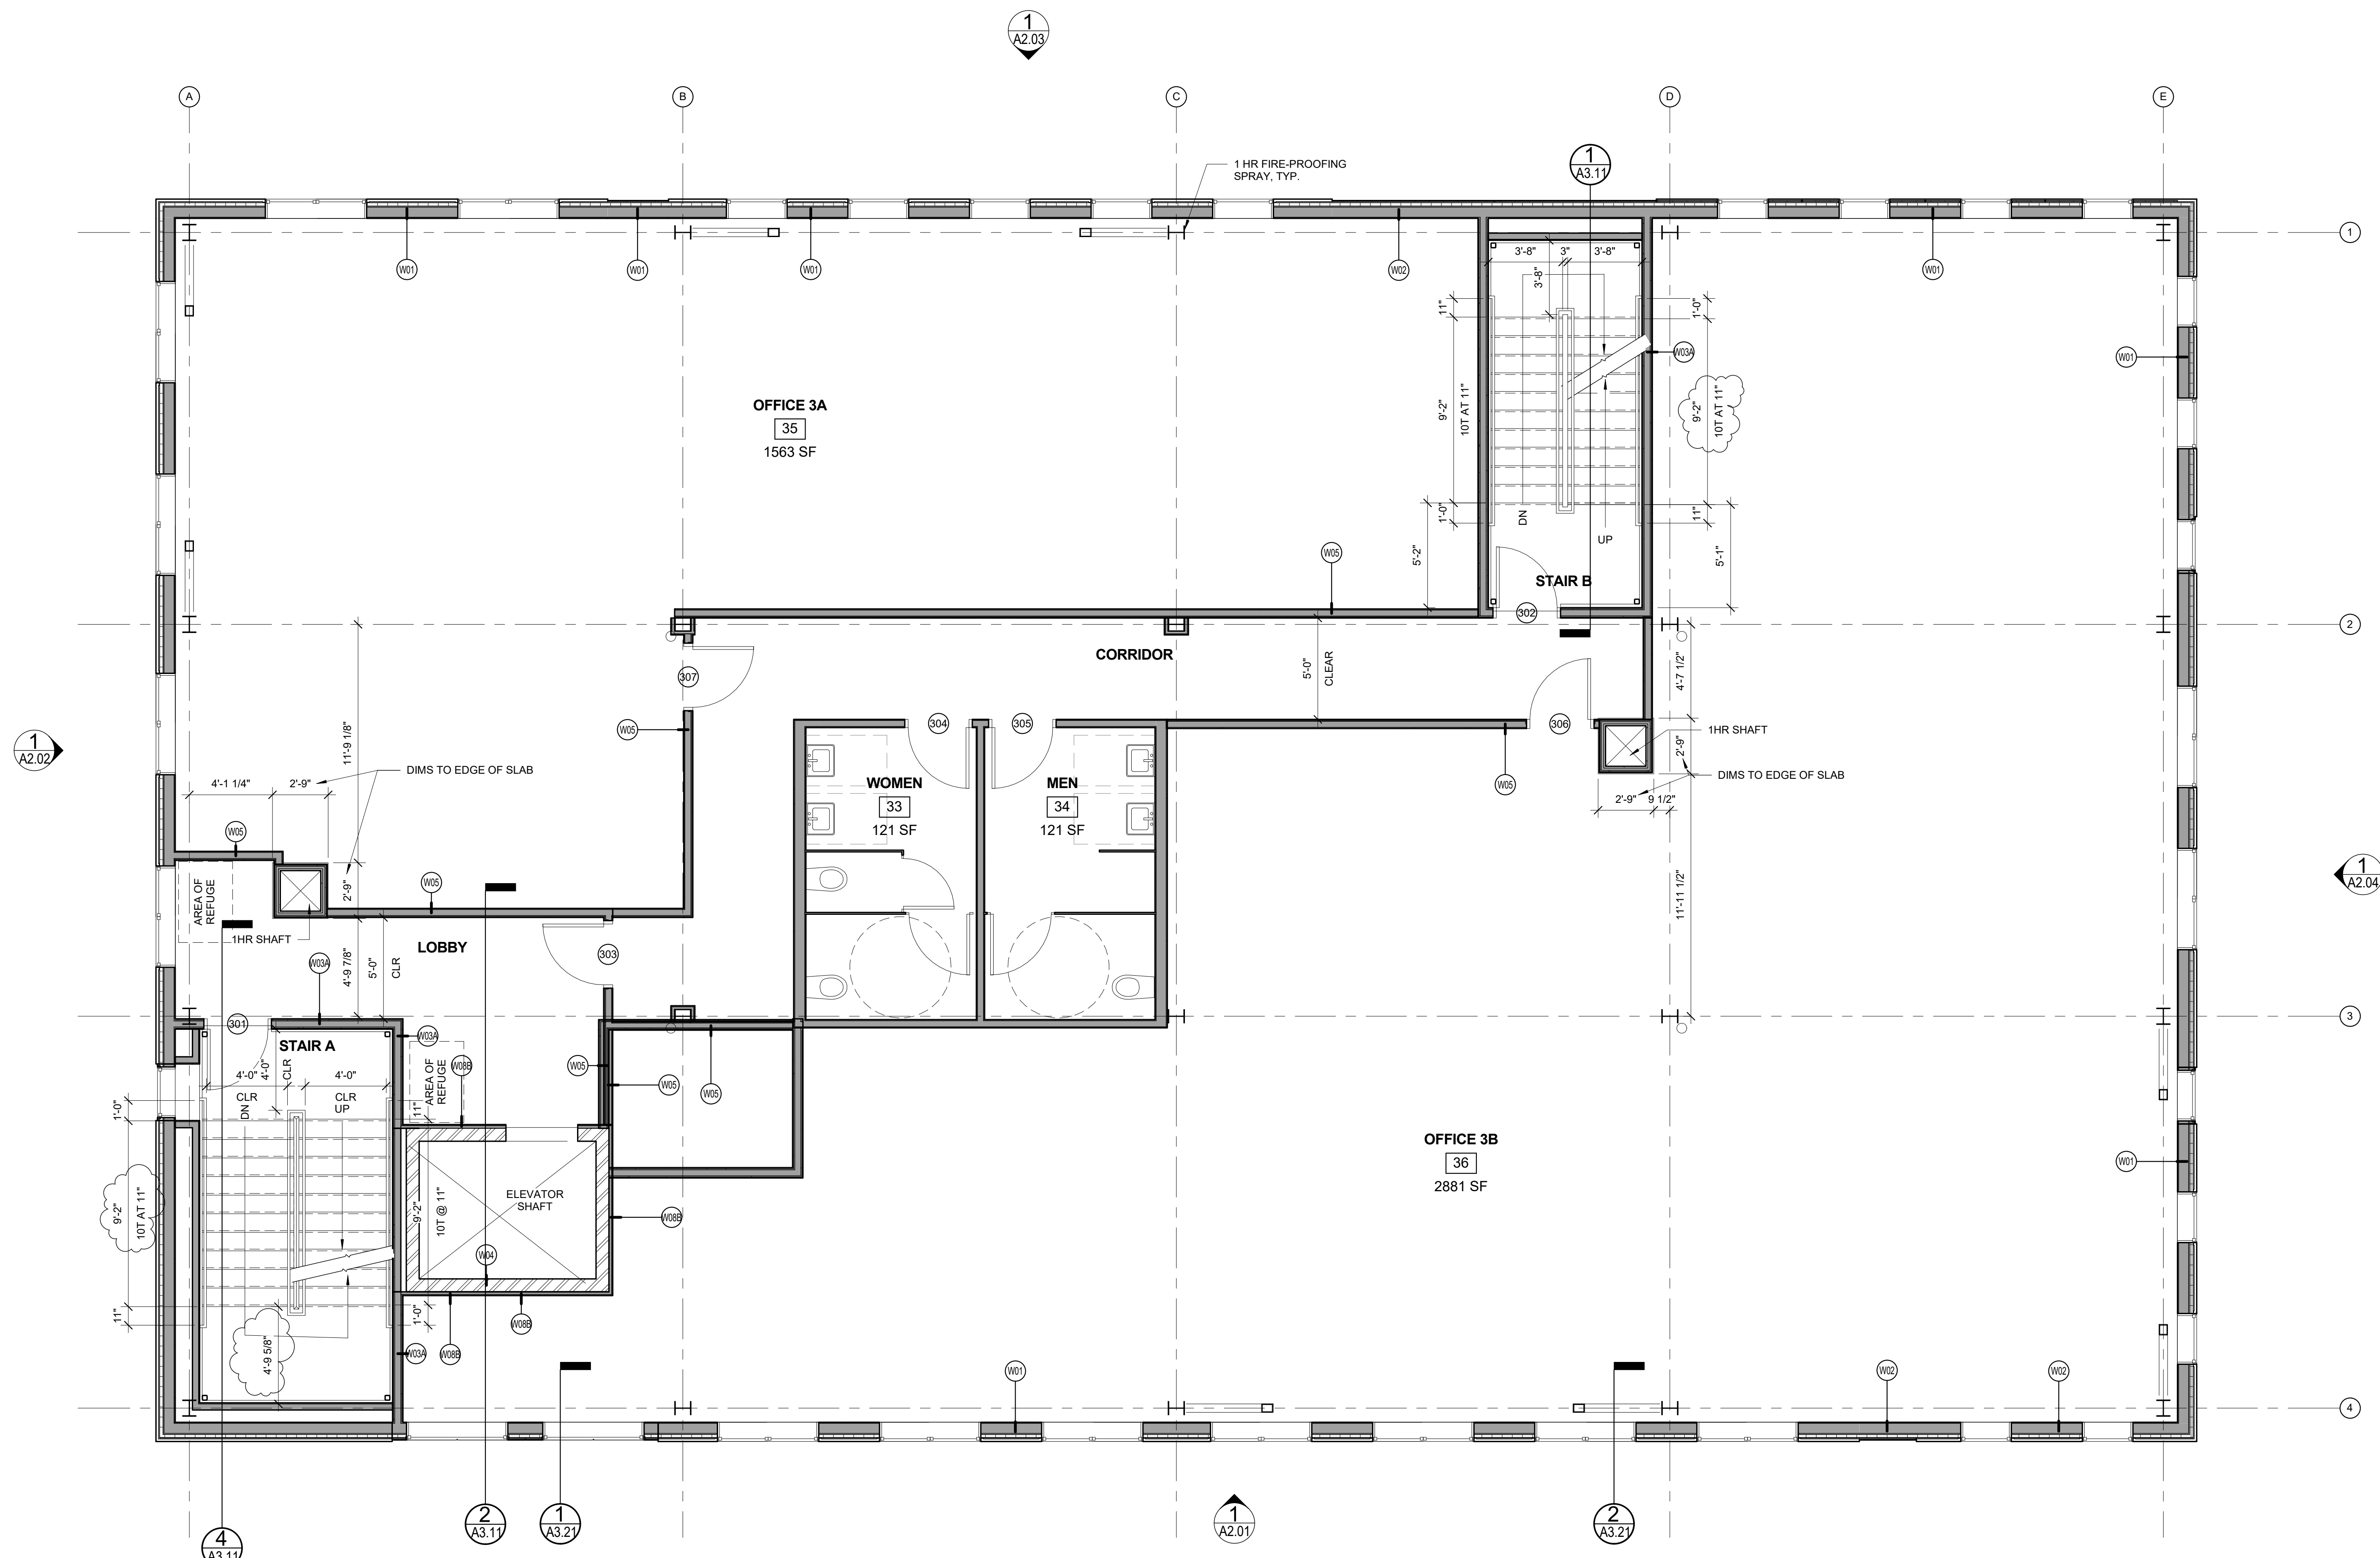

Revisions:  
1 5/9/2017 Addendum 1

Date:  
17 FEB. 2017

Scale:  
1/4" = 1'-0"

**THIRD FLOOR PLAN**

**A1.03**

**1 | THIRD FLOOR PLAN**  
1/4" = 1'-0"

SEE 1 / A1.02 FOR WINDOW LAYOUT DIMS