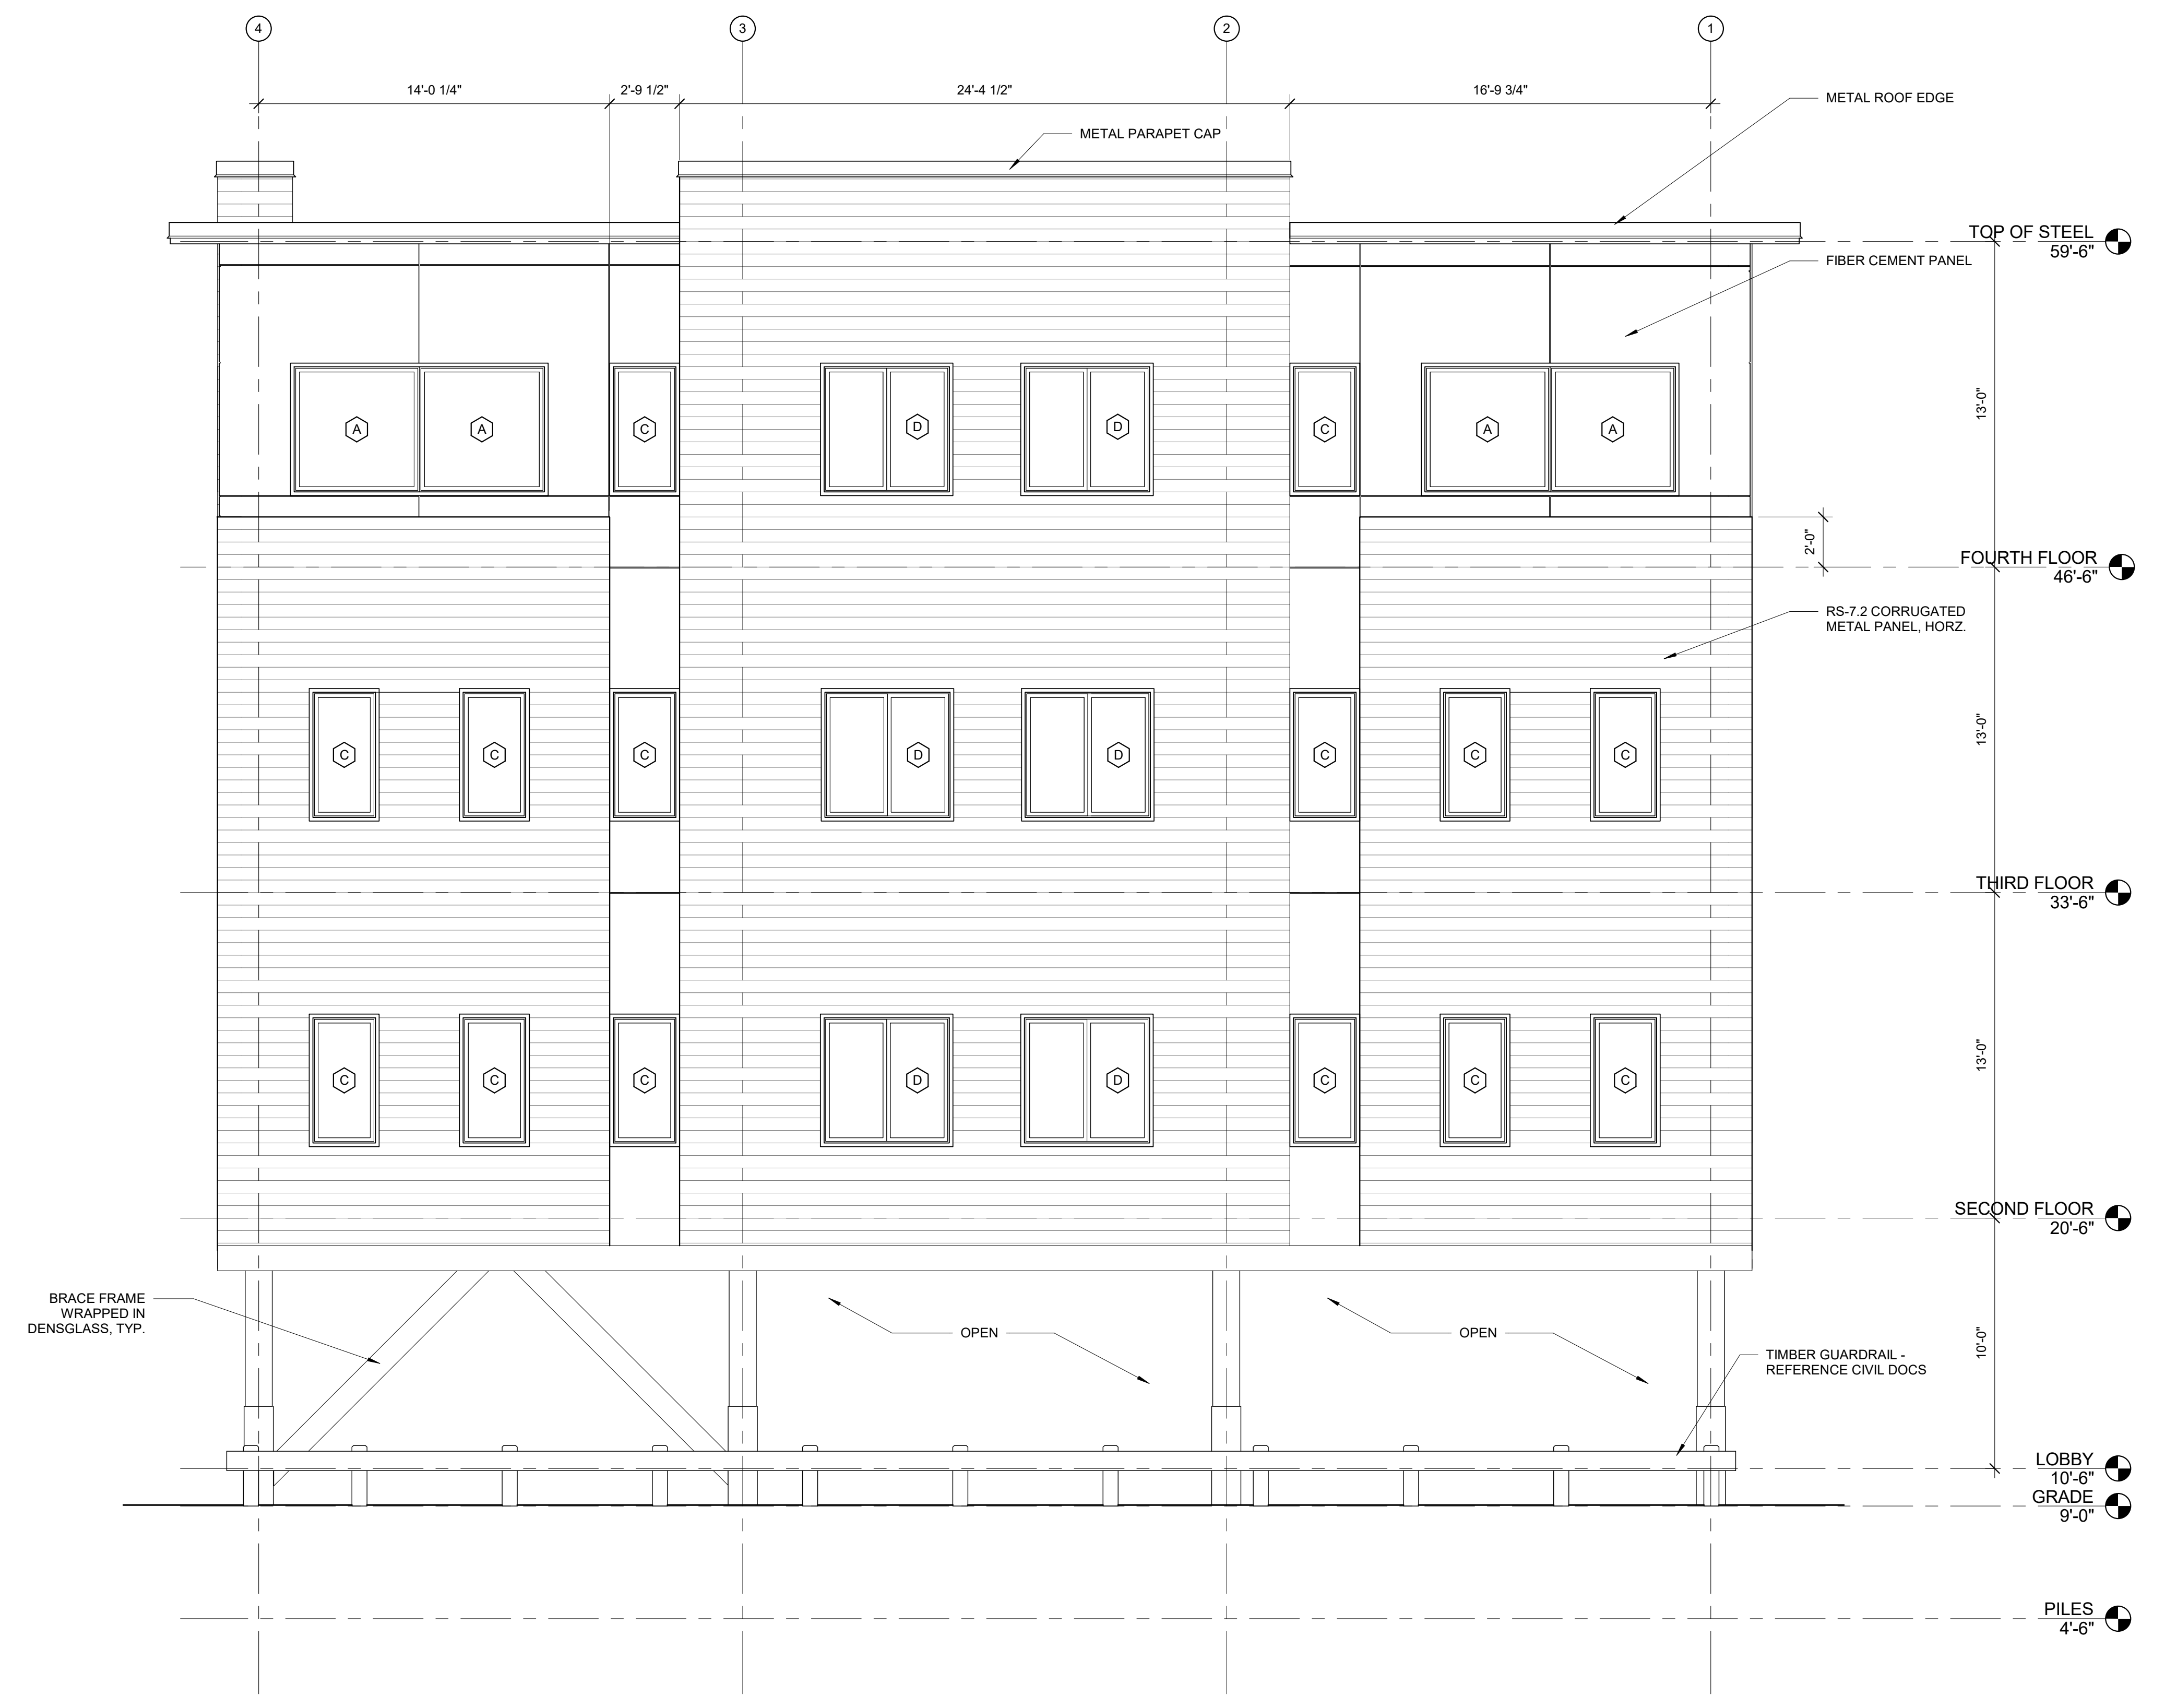

Revisions:

Date: 17 FEB. 2017  
Scale: 1/4" = 1'-0"

**SOUTH ELEVATION**

**A2.04**

**1 | SOUTH ELEVATION**  
1/4" = 1'-0"