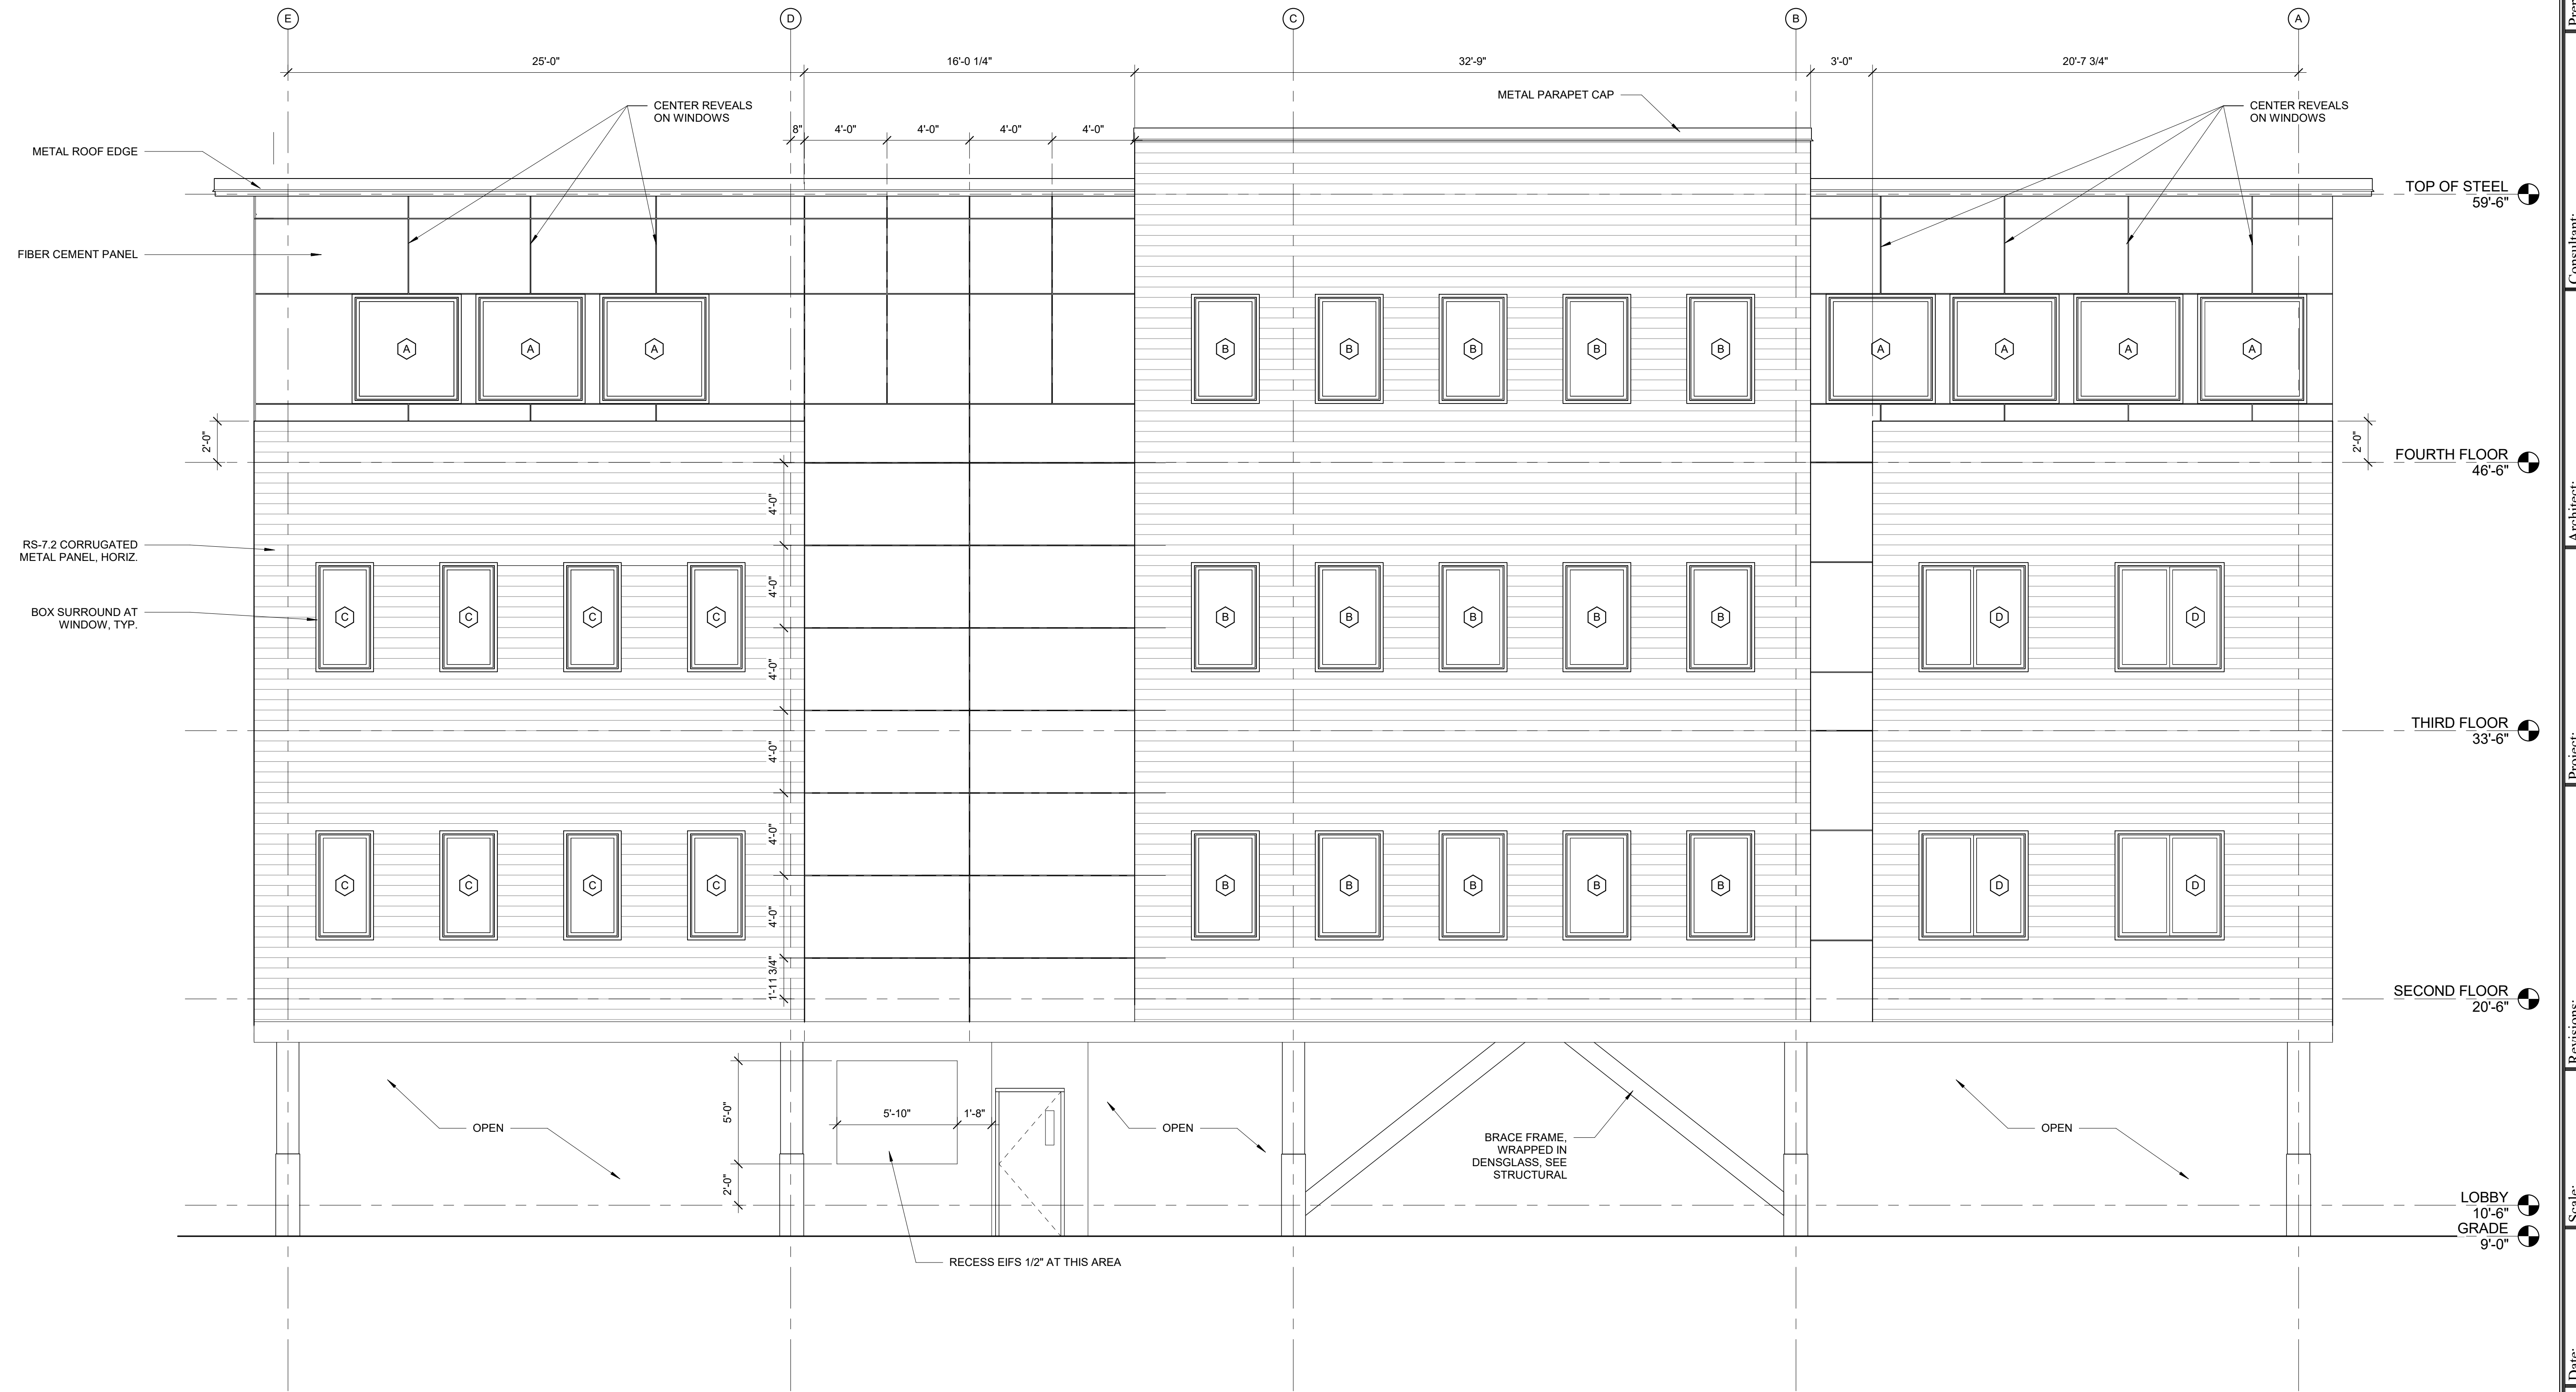

Revisions:

Date:
17 FEB. 2017

Scale:
1/4" = 1'-0"

EAST ELEVATION

A2.03

1 | EAST ELEVATION
1/4" = 1'-0"