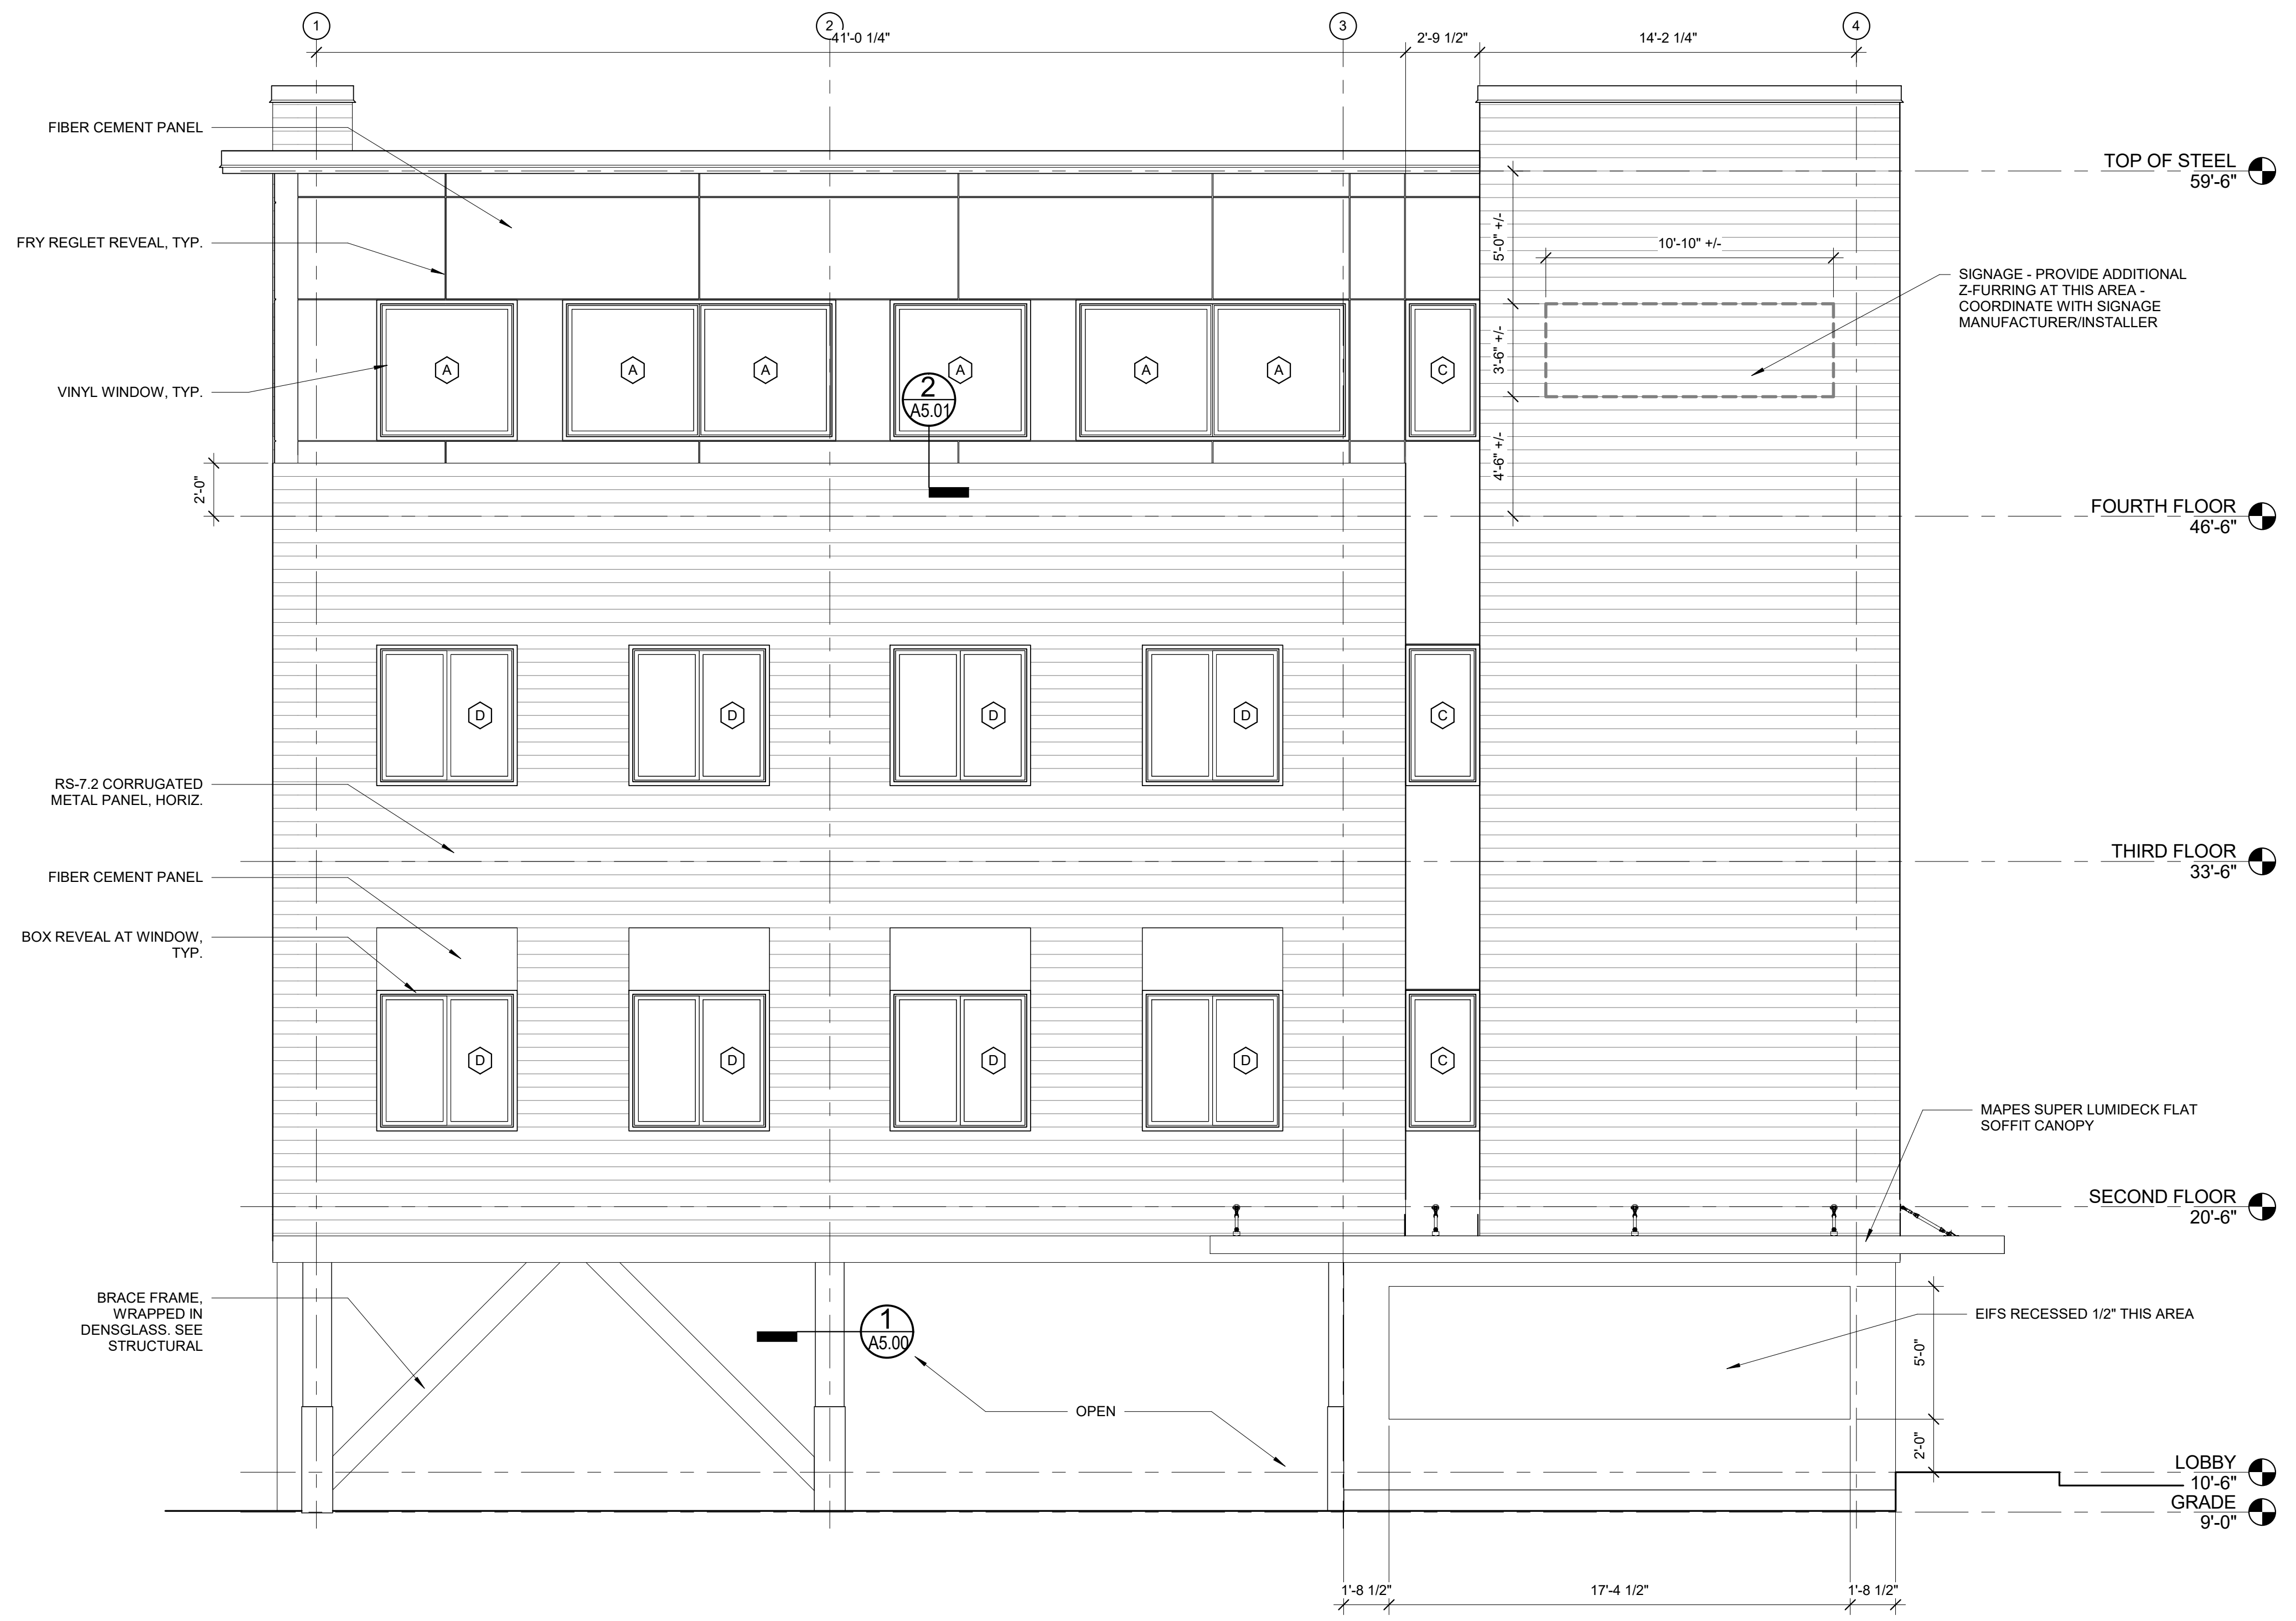

Date: 17 FEB. 2017
Scale: 1/4" = 1'-0"

NORTHELEVATION

A2.02

1 | NORTH ELEVATION
1/4" = 1'-0"