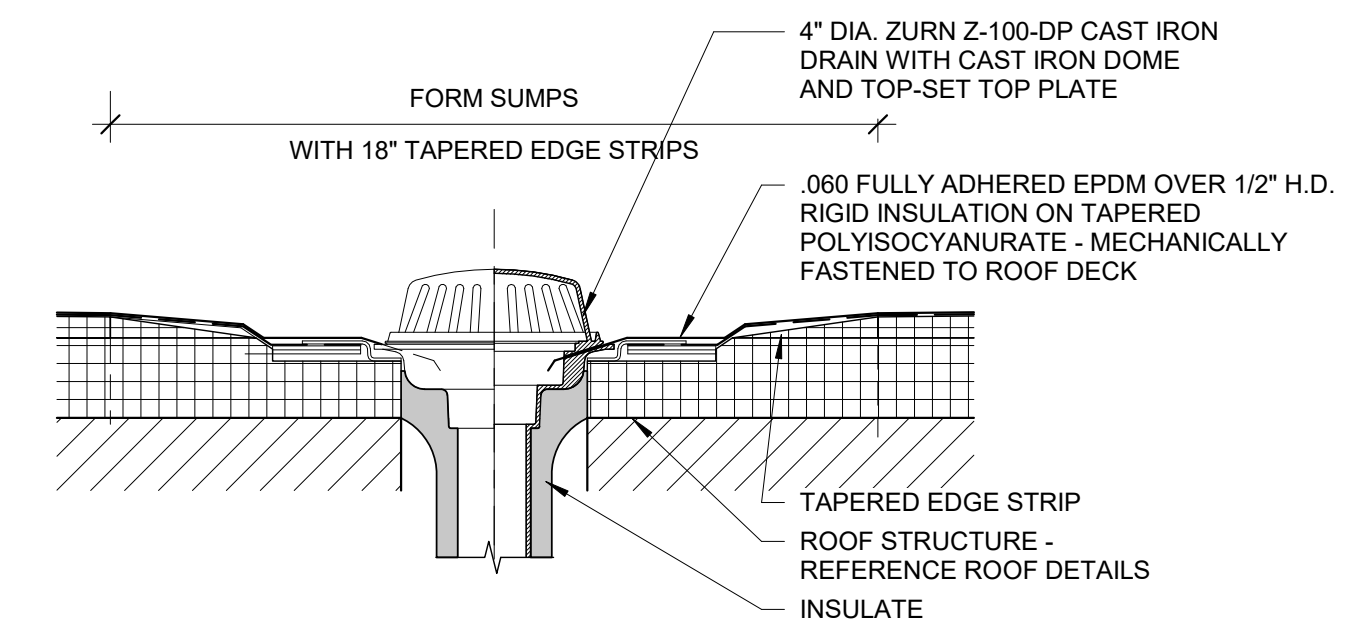

Revisions:

Scale: As indicated

Date: 17 FEB. 2017

ROOF PLAN

A1.05

2 | ROOF DETAIL - ROOF DRAIN
1" = 1'-0"

1 | ROOF PLAN
1/4" = 1'-0"