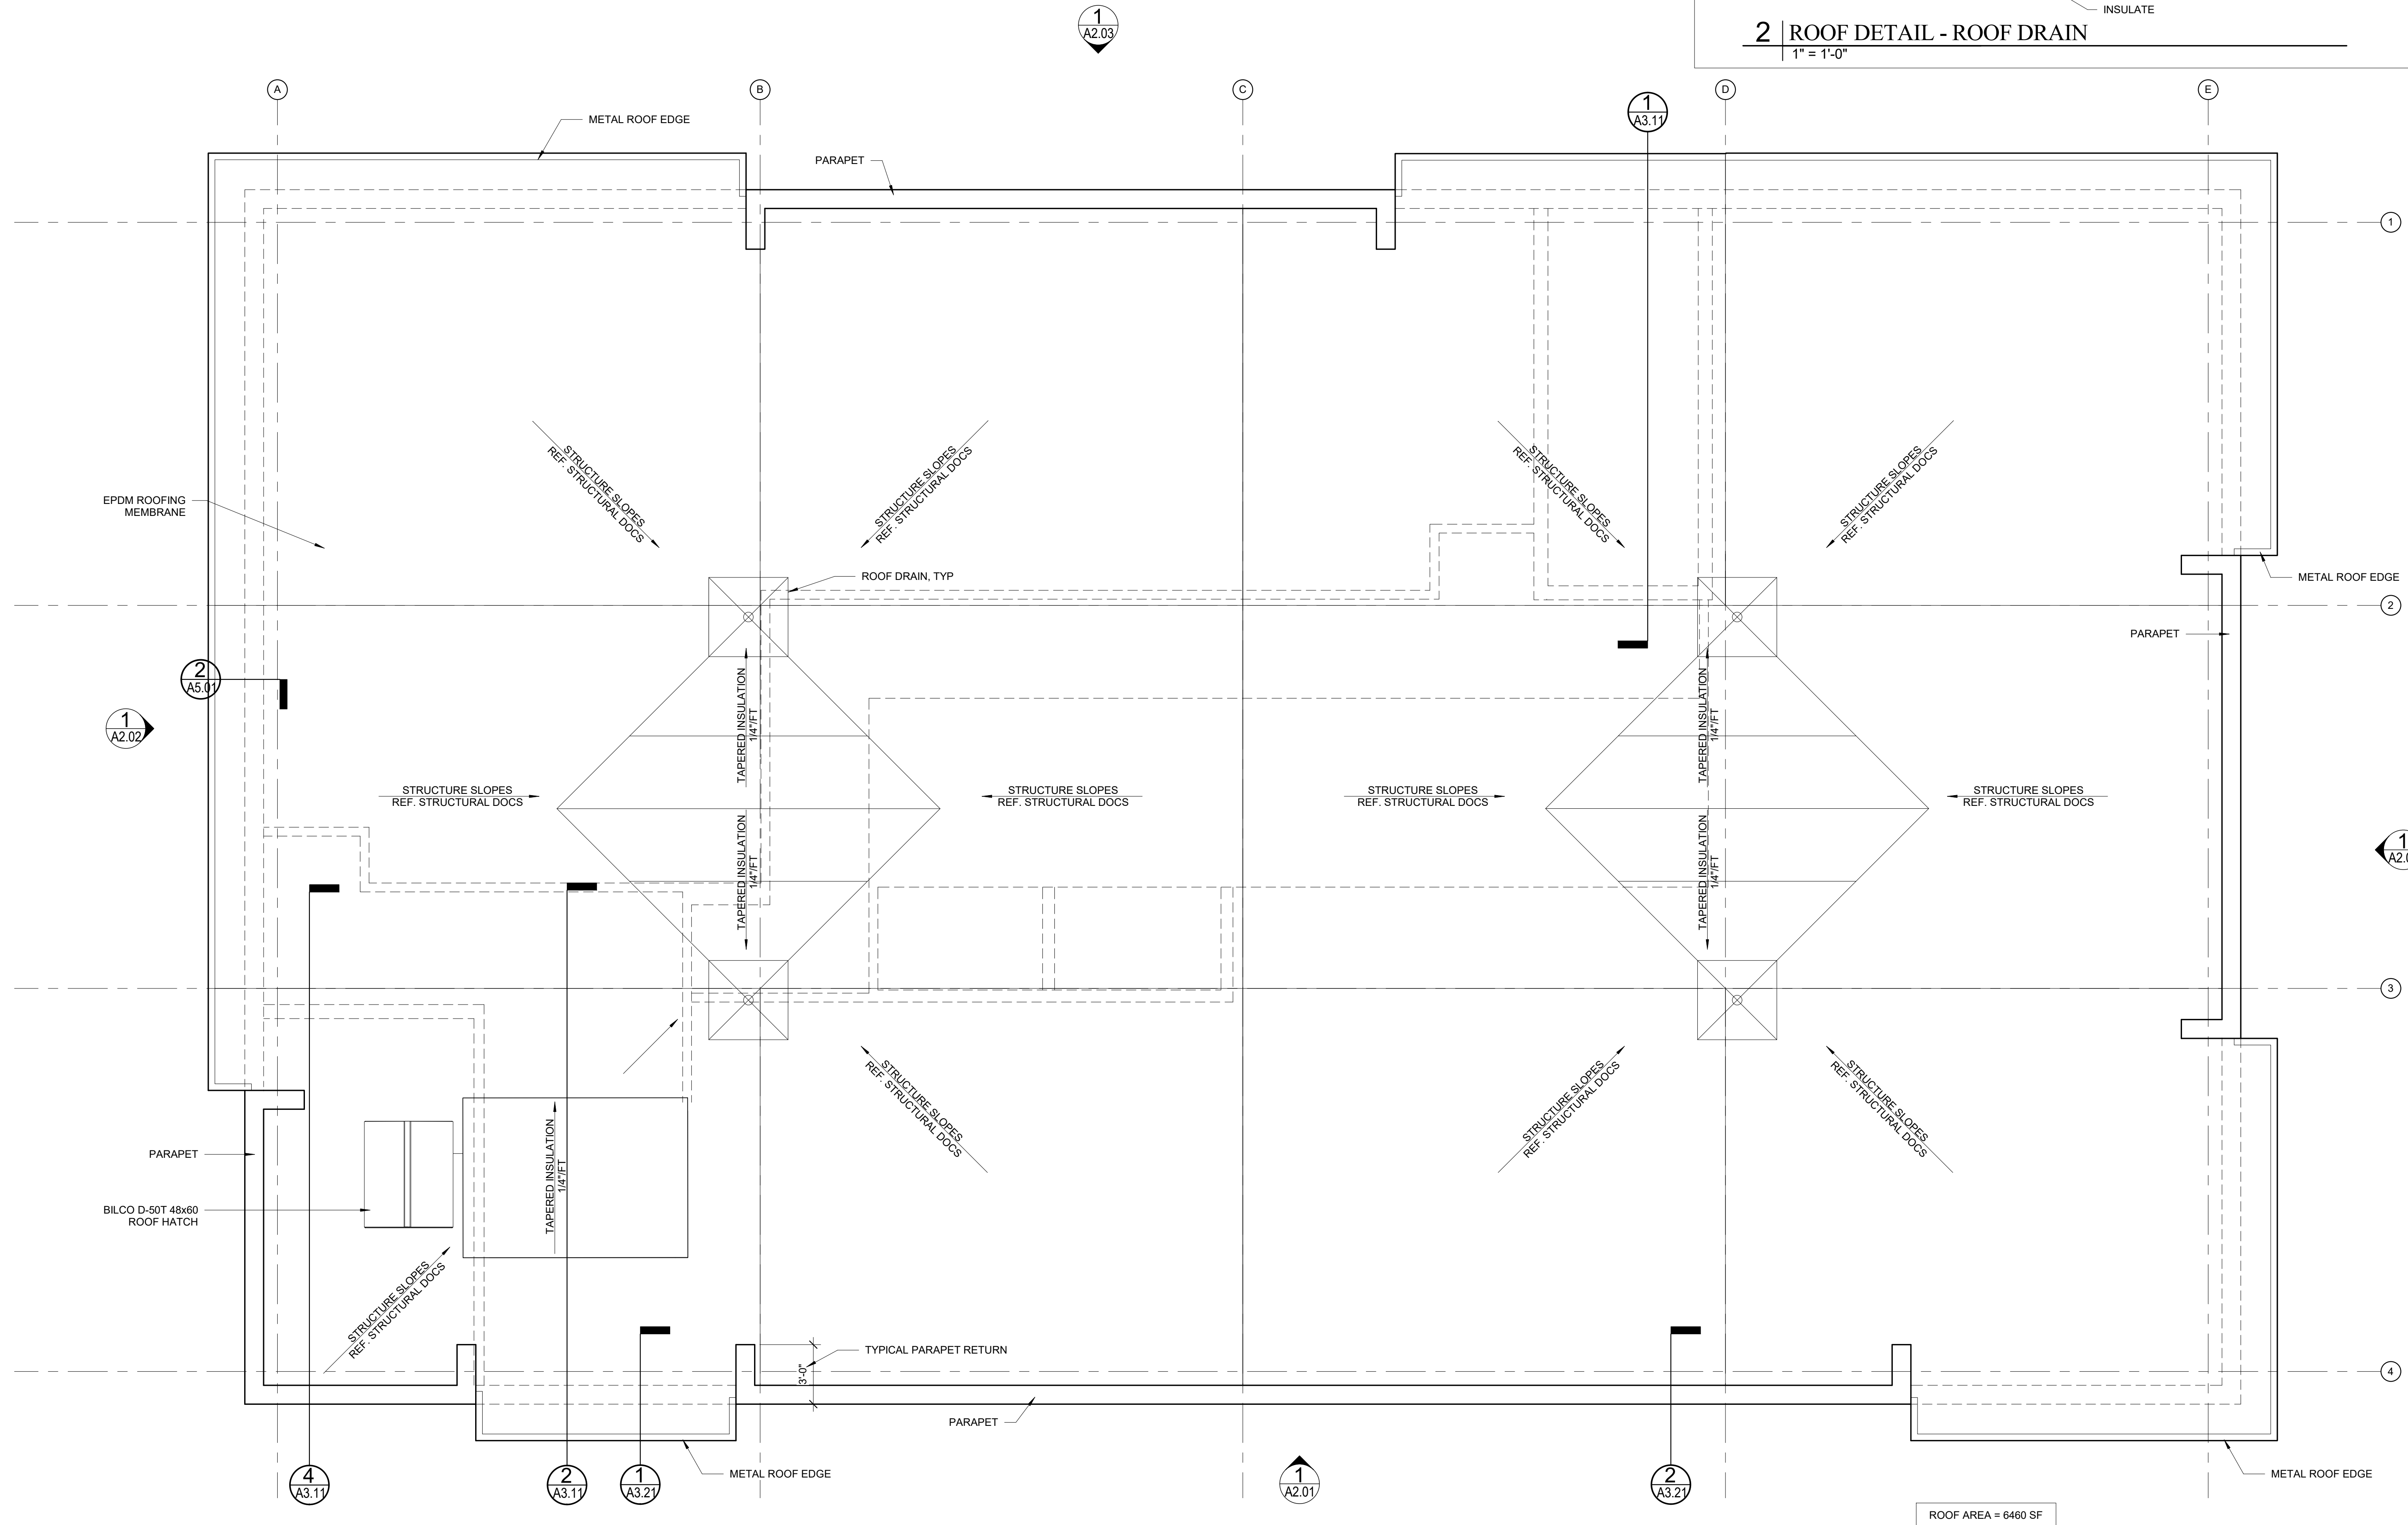

Revisions:

Scale: As indicated

Date: 17 FEB. 2017

ROOF PLAN

A1.05

2 | ROOF DETAIL - ROOF DRAIN
1" = 1'-0"

1 | ROOF PLAN
1/4" = 1'-0"