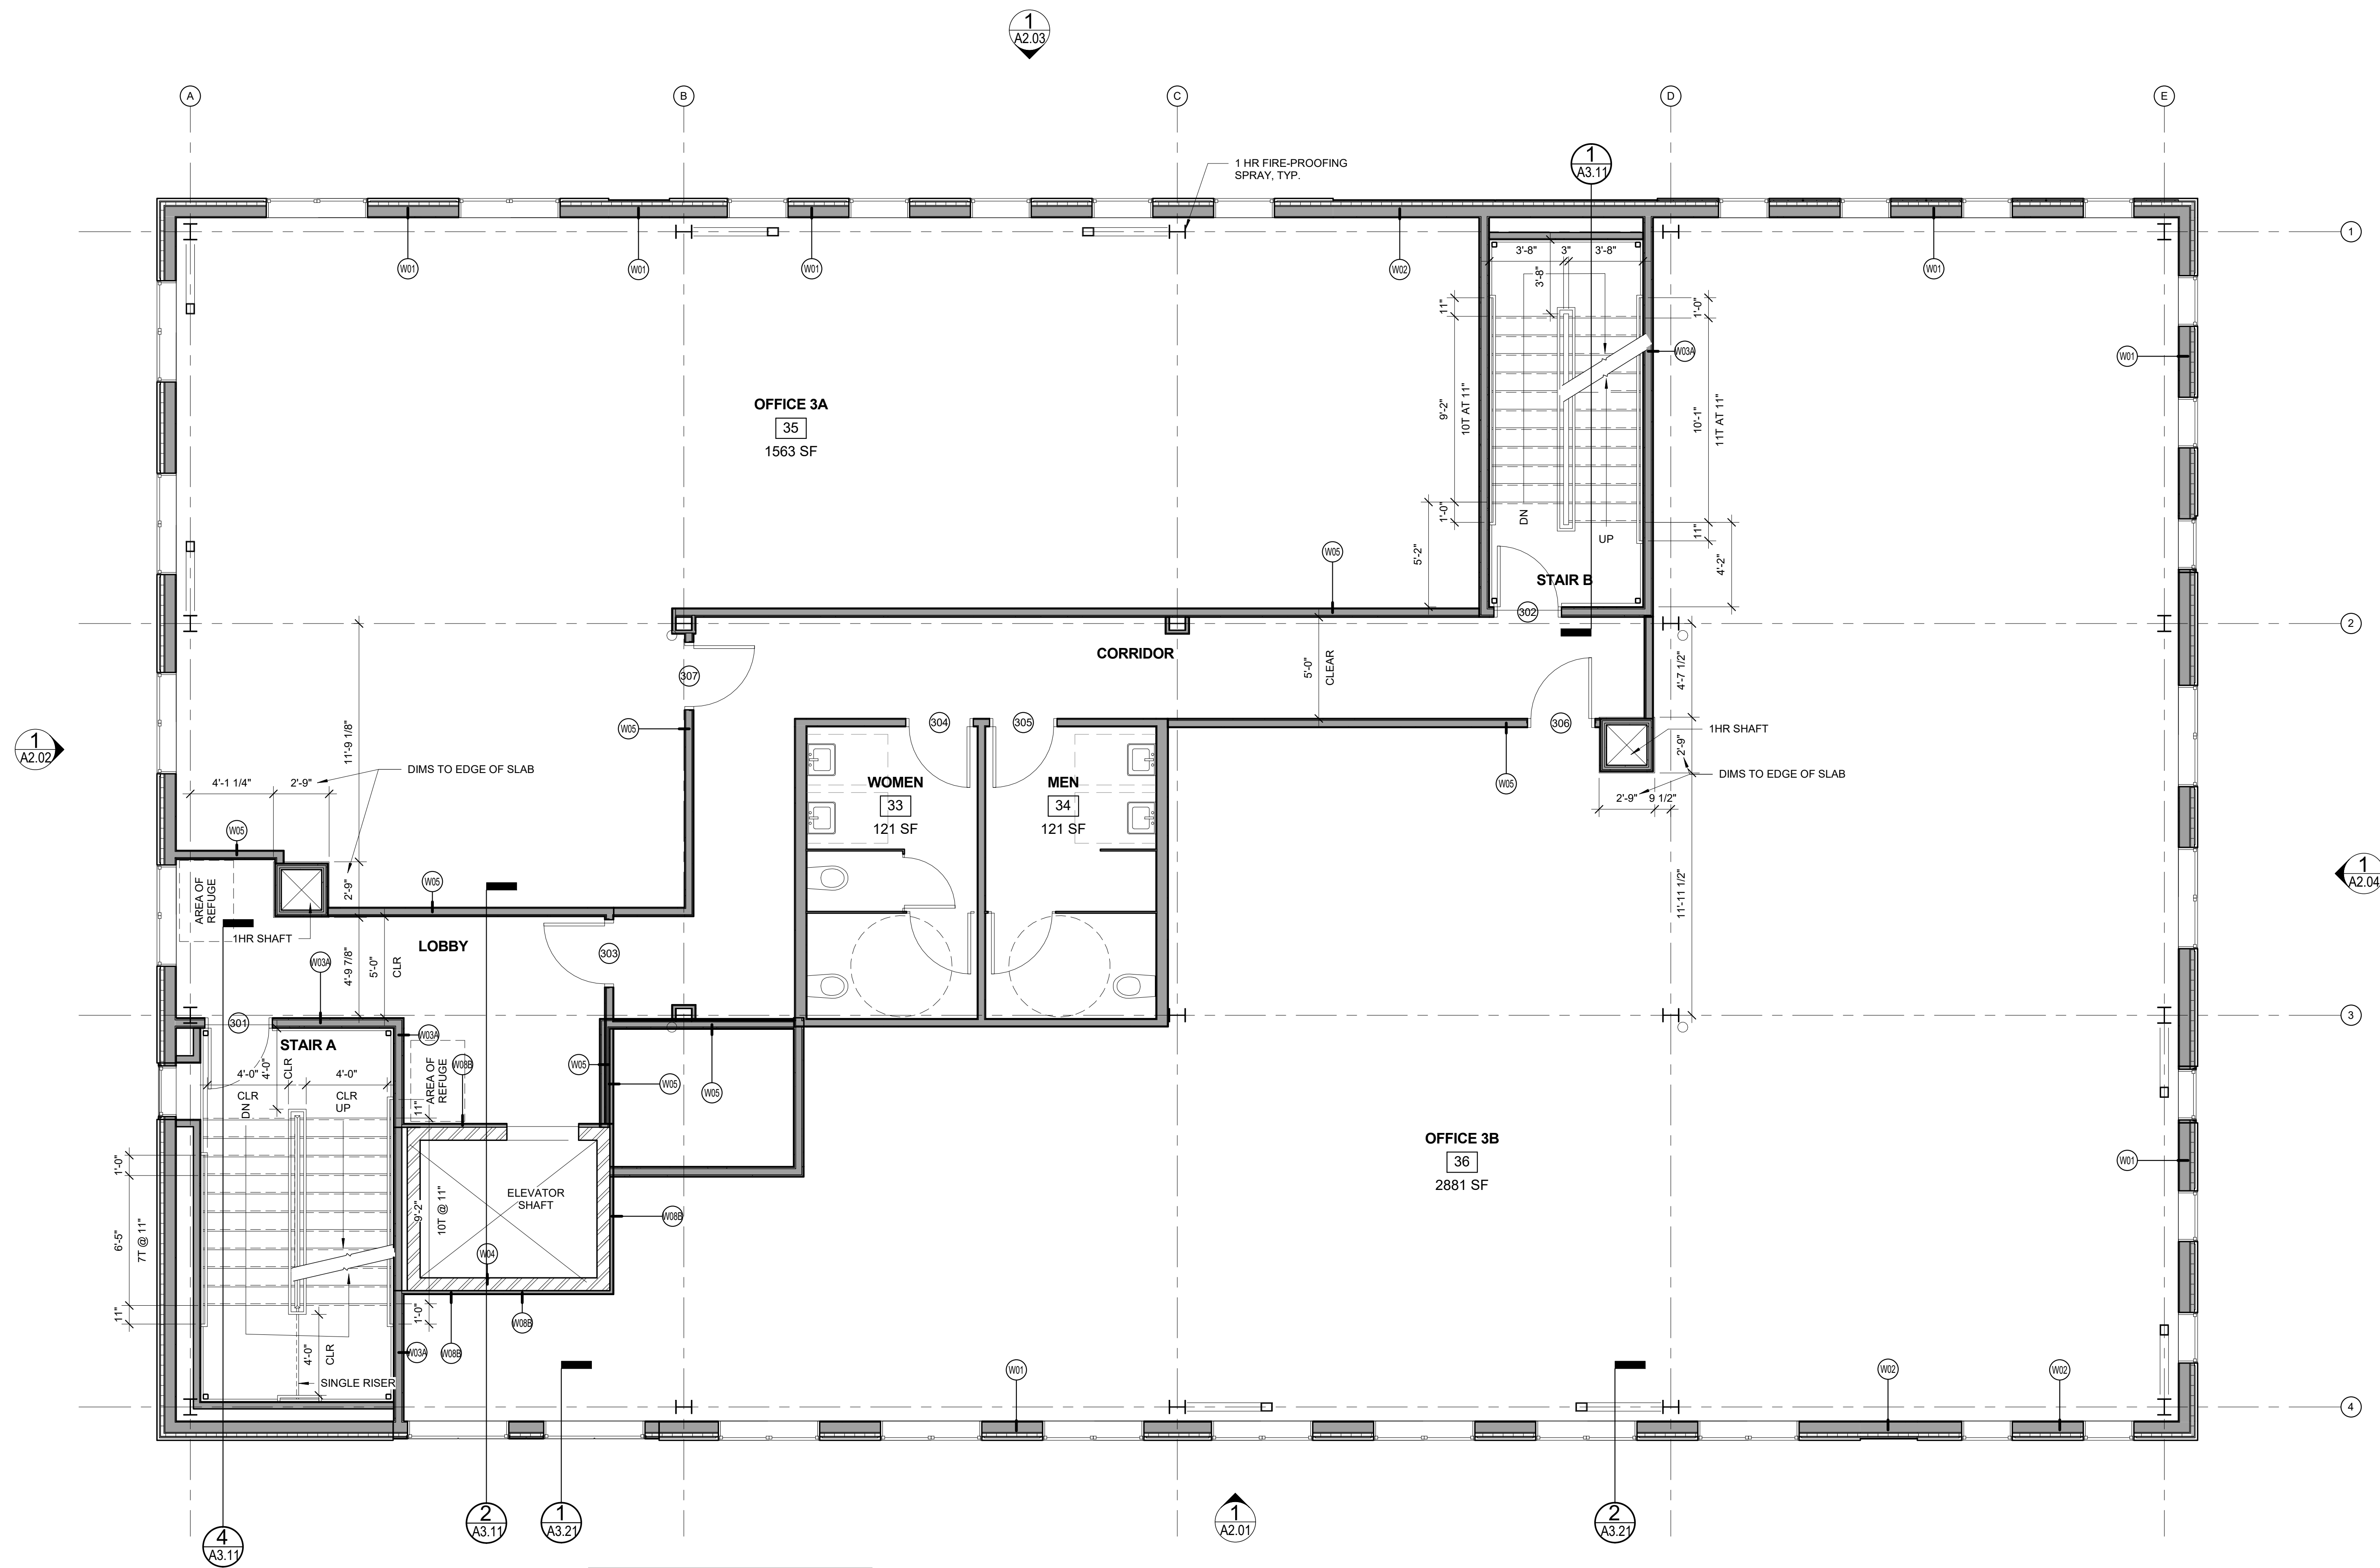

THIRD FLOOR PLAN

A1.03

SEE 1 / A1.02 FOR WINDOW LAYOUT DIMS

1 THIRD FLOOR PLAN
1/4" = 1'-0"