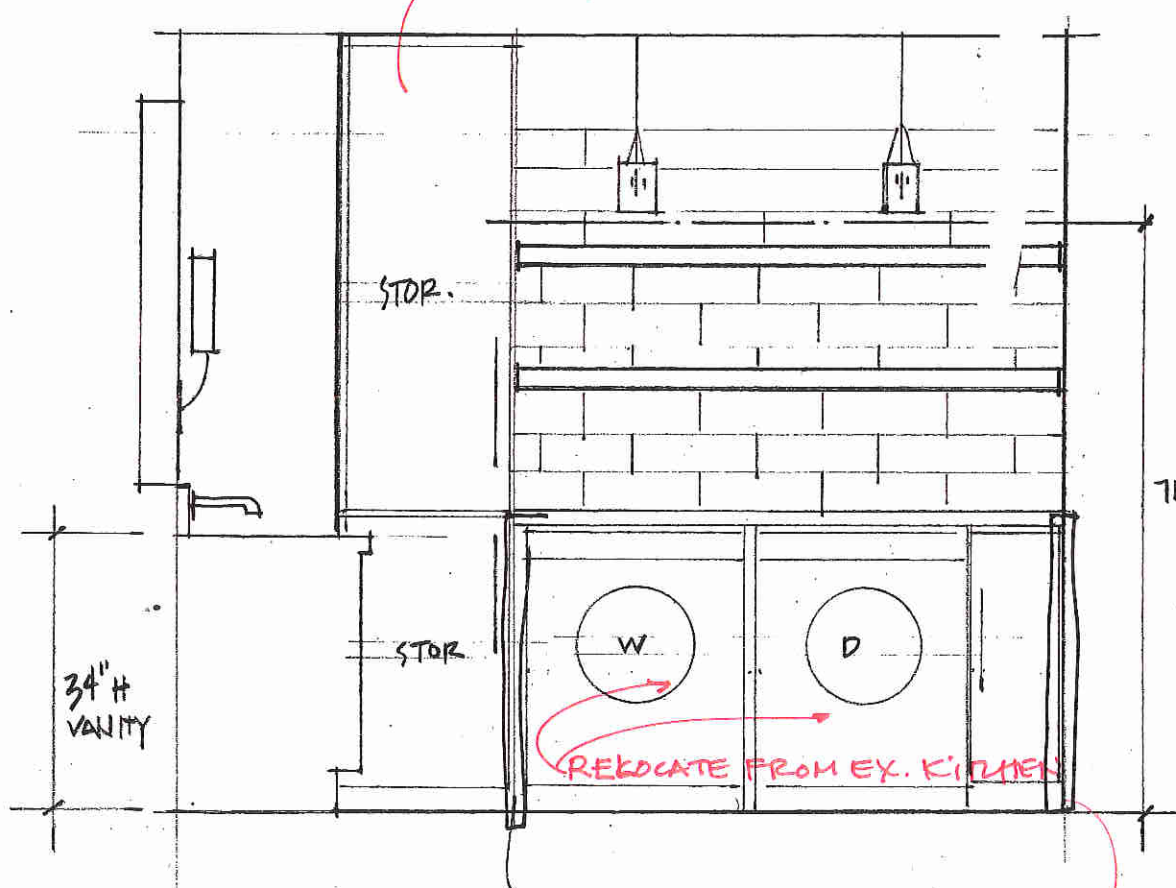

7504

Cabinet by Tidewater

34" H
VANITY

STOR.

STOR.

RELOCATE FROM EX. KITCHEN

71 3/4"

RETRACTABLE
DOOR OVER
EXIST'G WASH + DRYER

Regulus shower head
anystream

4'-0"
SINKS

Match

white
marble
top

OPEN LAUNDRY

CORIAN?

W+D

93 1/2"

71 3/4"

SHOWER 48 X 48 ±

VANITY 7'-6" WIDE

PAINTED
WHITE. CABINET
BY TIDEWATER.

FINAL
FINISHES
CONFIRMED 12.23.14

Master Suite 2 of 4