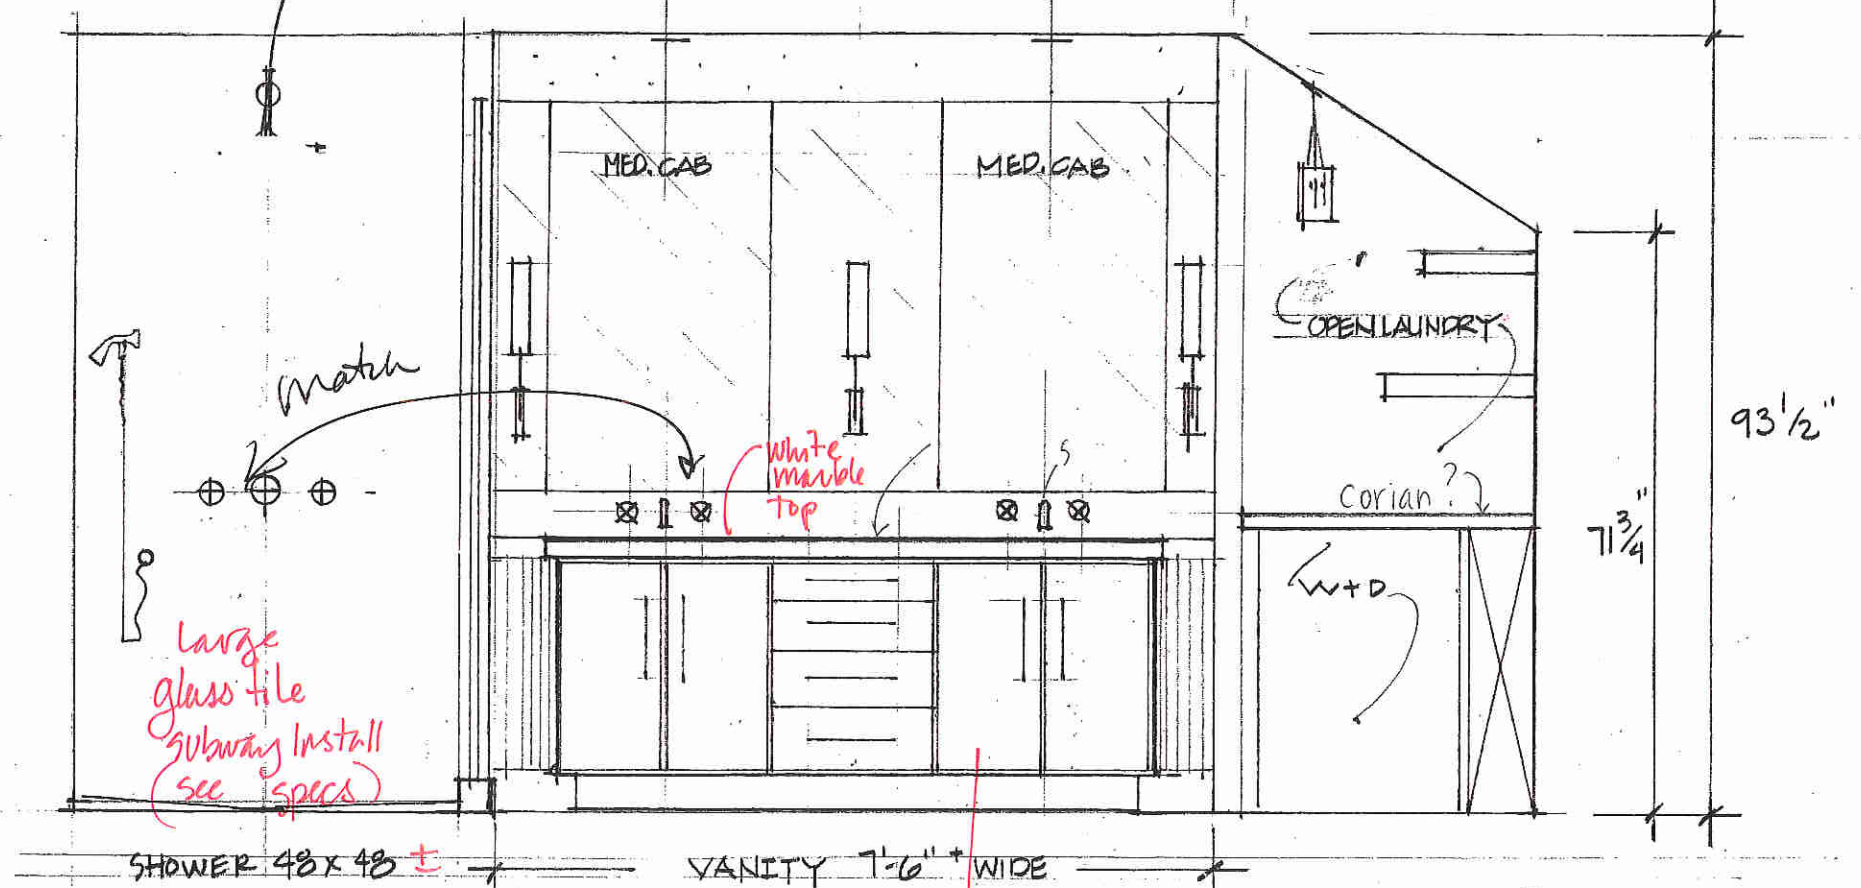

7504

Cabinet by Tidewater

34" H
VANITY

STOR.

STOR.

RELOCATE FROM EX. KITCHEN

71 3/4"

RETRACTABLE
DOOR OVER
EXIST'G WASH + DRYER

Regulus shower head
anystream

4'-0"
SINKS

Match

white
marble
top

OPEN LAUNDRY

CORIAN?

W+D

93 1/2"

71 3/4"

SHOWER 48 X 48 ±

VANITY 7'-6" WIDE

PAINTED
WHITE. CABINET
BY TIDEWATER.

FINAL
FINISHES
CONFIRMED 12.23.14

Master Suite 2 of 4