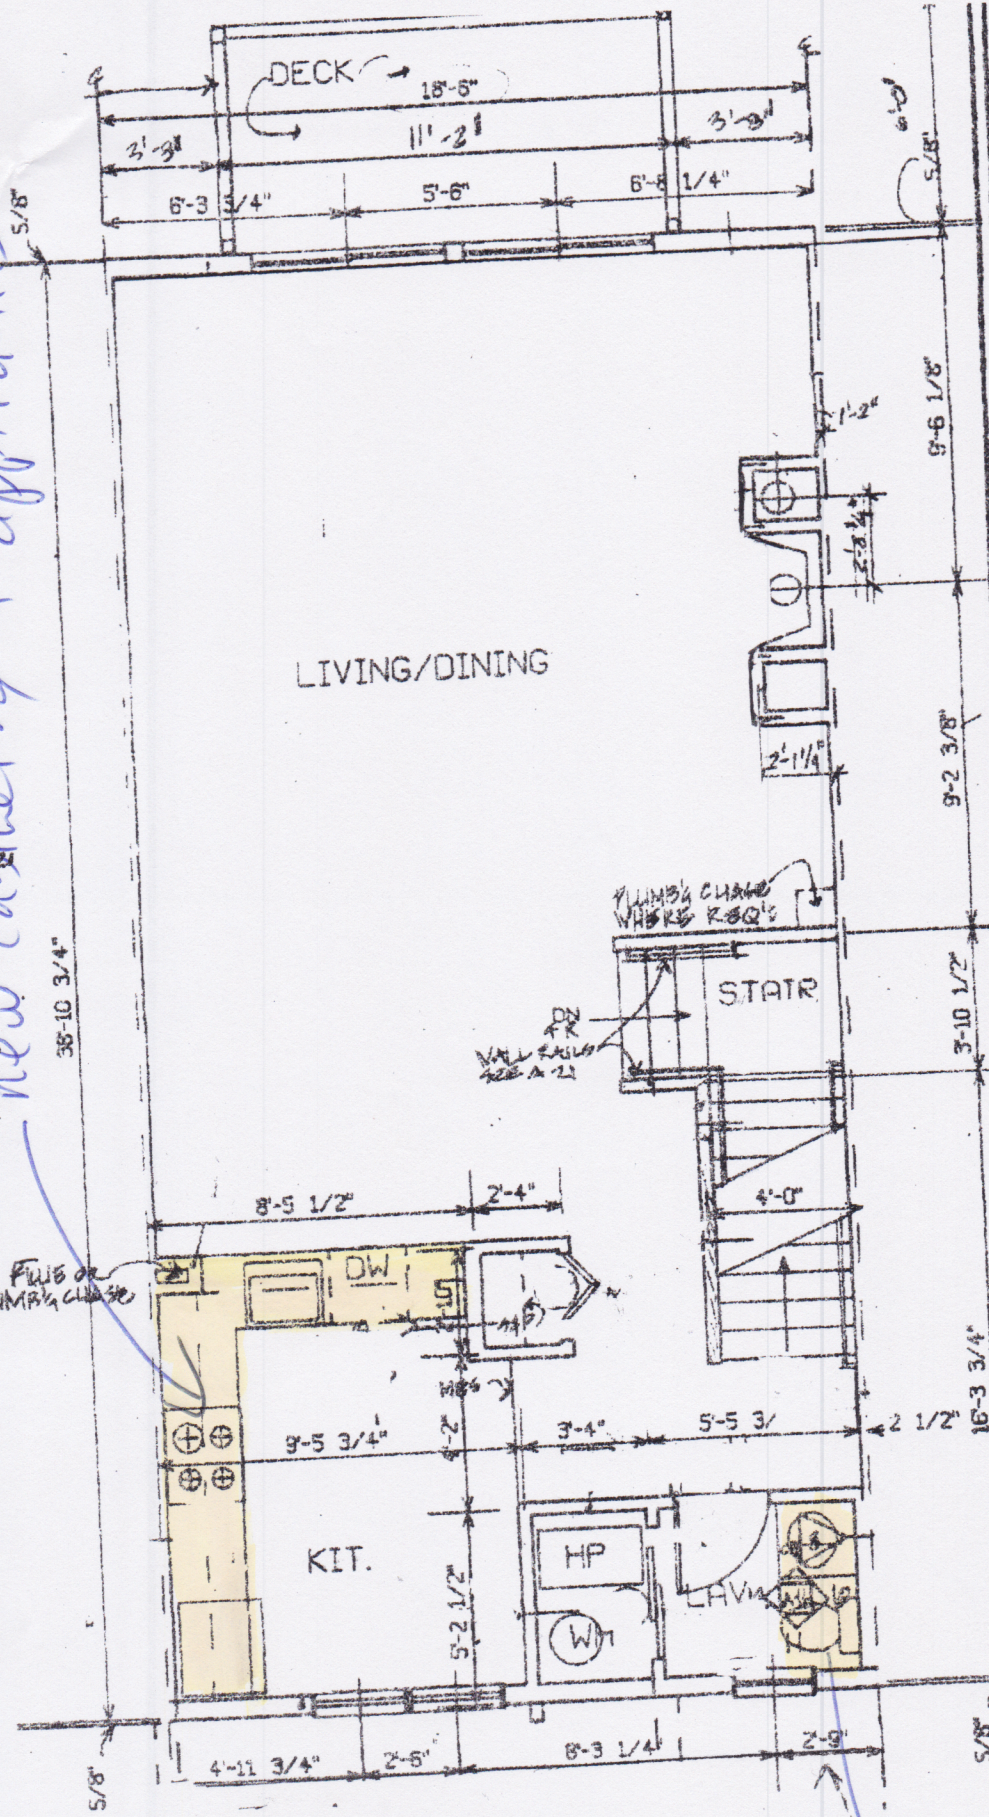

new cabinetry + appliance

D UNIT PLAN
FIRST FLOOR

Date 9/3

Revisions
Drawn By
Checked By

CBT

Charles Bartman Tasker & Casanoviato Inc.
306 Dartmouth Street, Boston, Mass 02116 Tel 617-262-4334
Architecture, Landscape Architecture, Neighborhood Planning, Interior Design