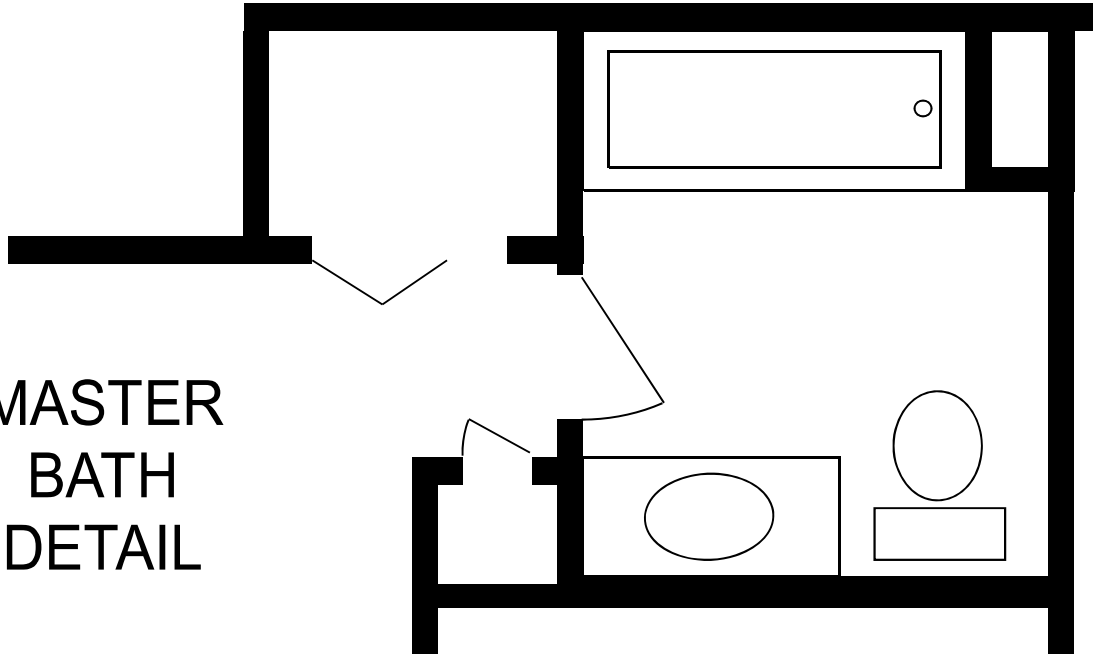

MASTER BATHROOM REMODEL

EXISTING

MASTER
BATH
DETAIL

PROPOSED

-  shower curb
-  shower head
-  electrical outlets
-  shower controls

-  recessed medicine cabinets
-  recessed shampoo insets 16" x 16"
- *hardwood flooring
- * full shower surround in tile
- * frameless glass shower door