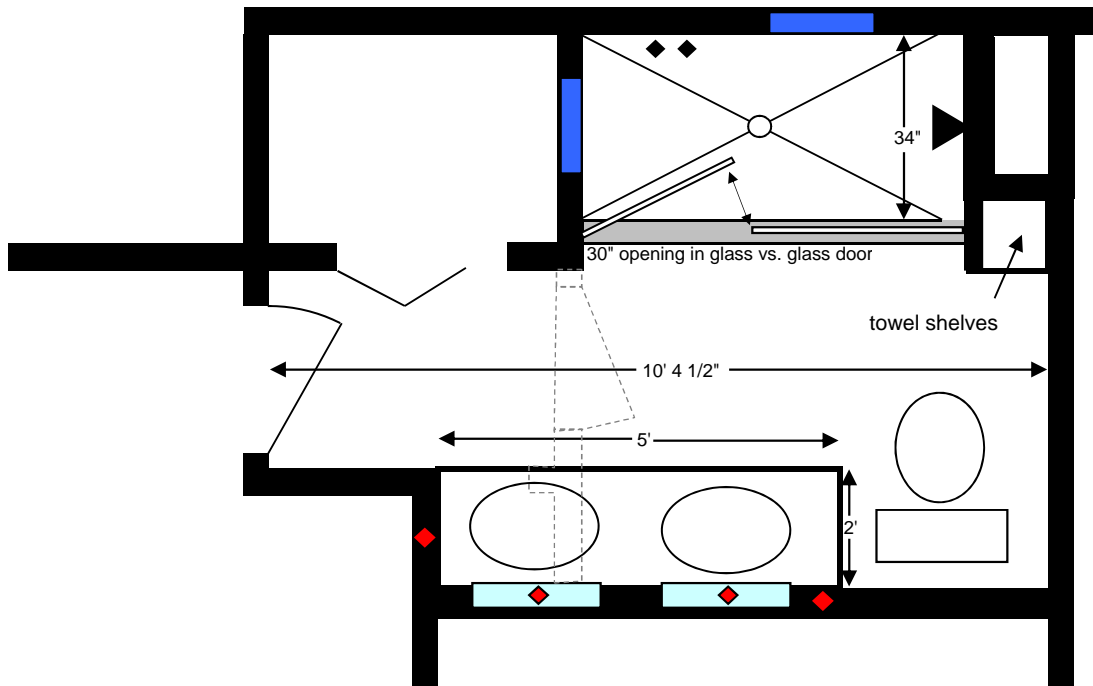

MASTER BATHROOM REMODEL

EXISTING

MASTER
BATH
DETAIL

PROPOSED

-  shower curb
-  shower head
-  electrical outlets
-  shower controls

-  recessed medicine cabinets
-  recessed shampoo insets 16" x 16"
- *hardwood flooring
- * full shower surround in tile
- * frameless glass shower door