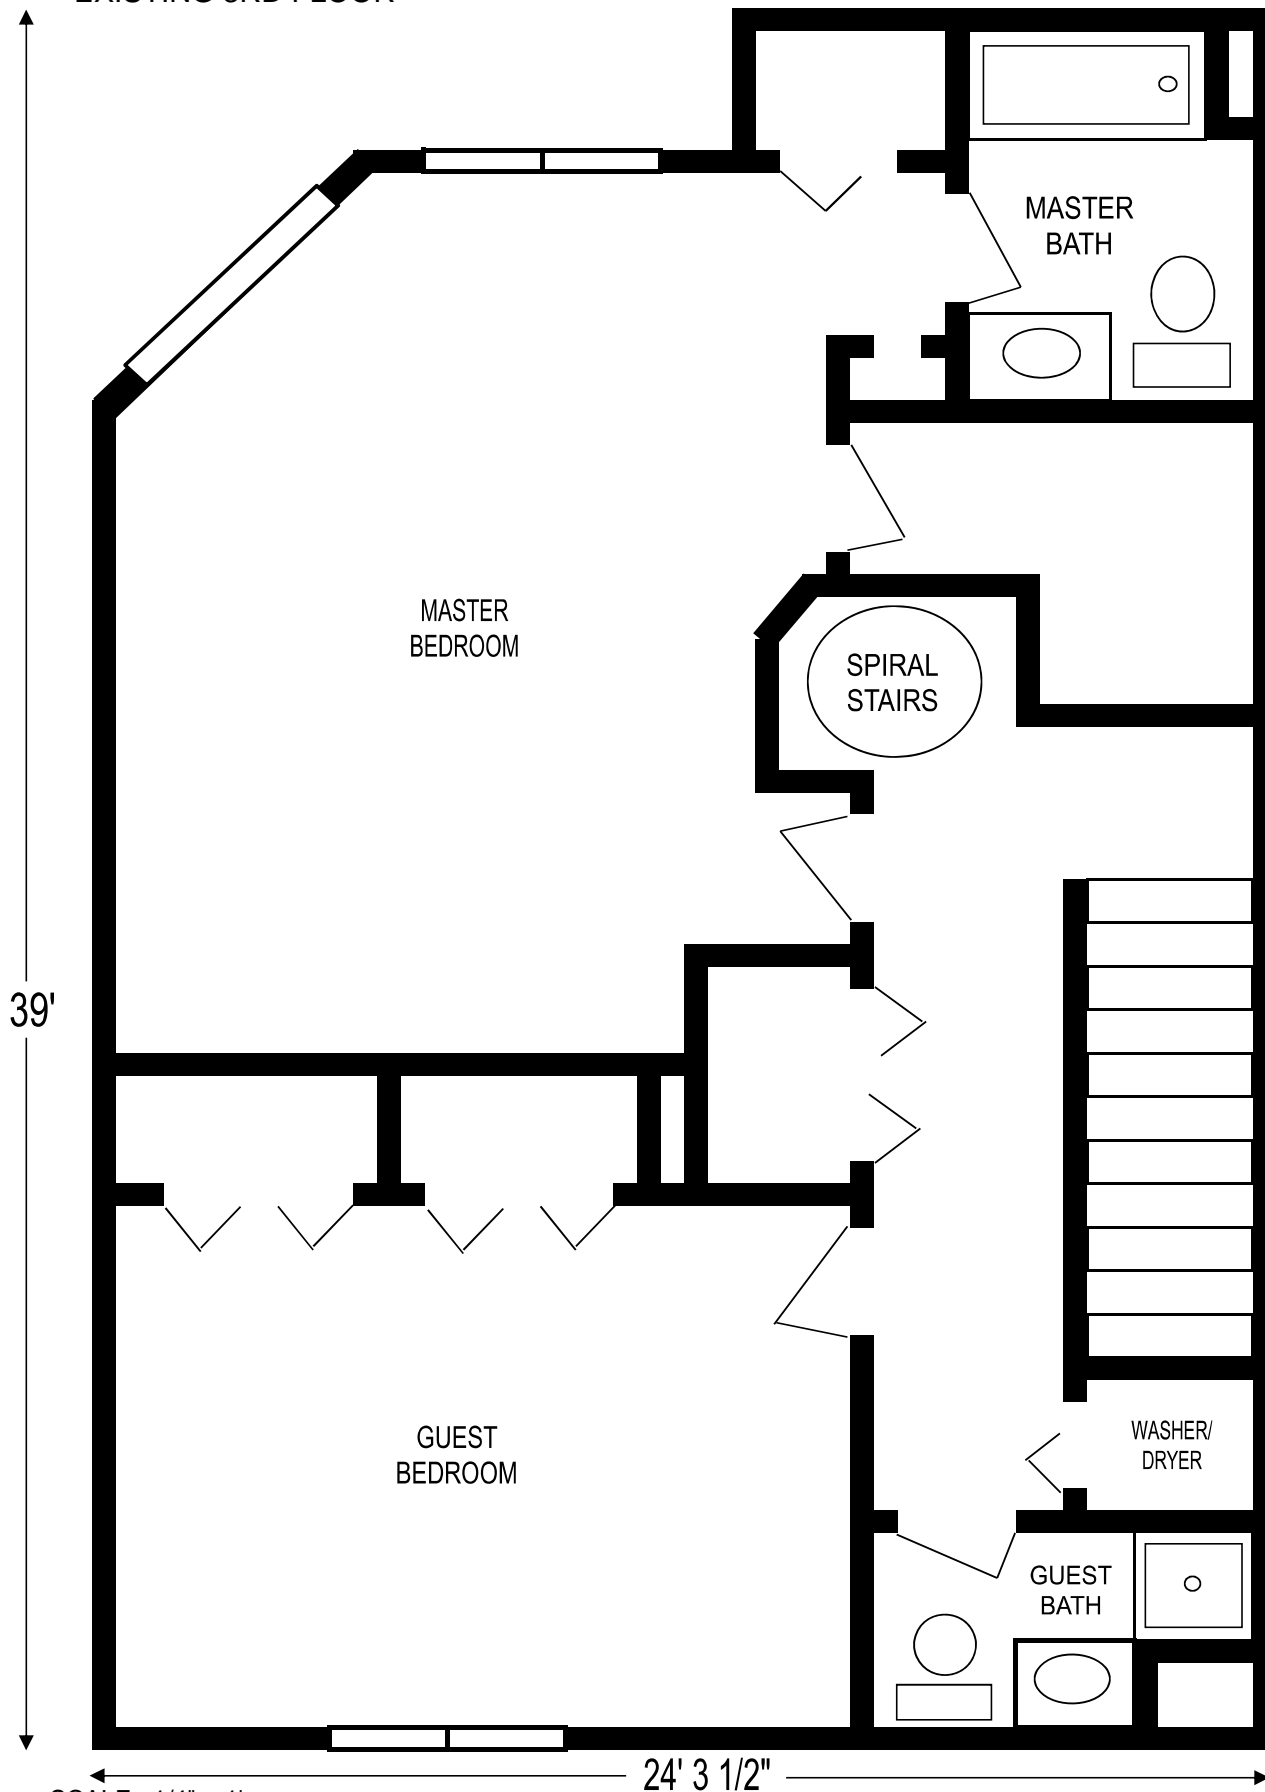

EXISTING 3RD FLOOR

39'

MASTER
BEDROOM

MASTER
BATH

SPIRAL
STAIRS

GUEST
BEDROOM

WASHER/
DRYER

GUEST
BATH

SCALE : 1/4" = 1'

24' 3 1/2"