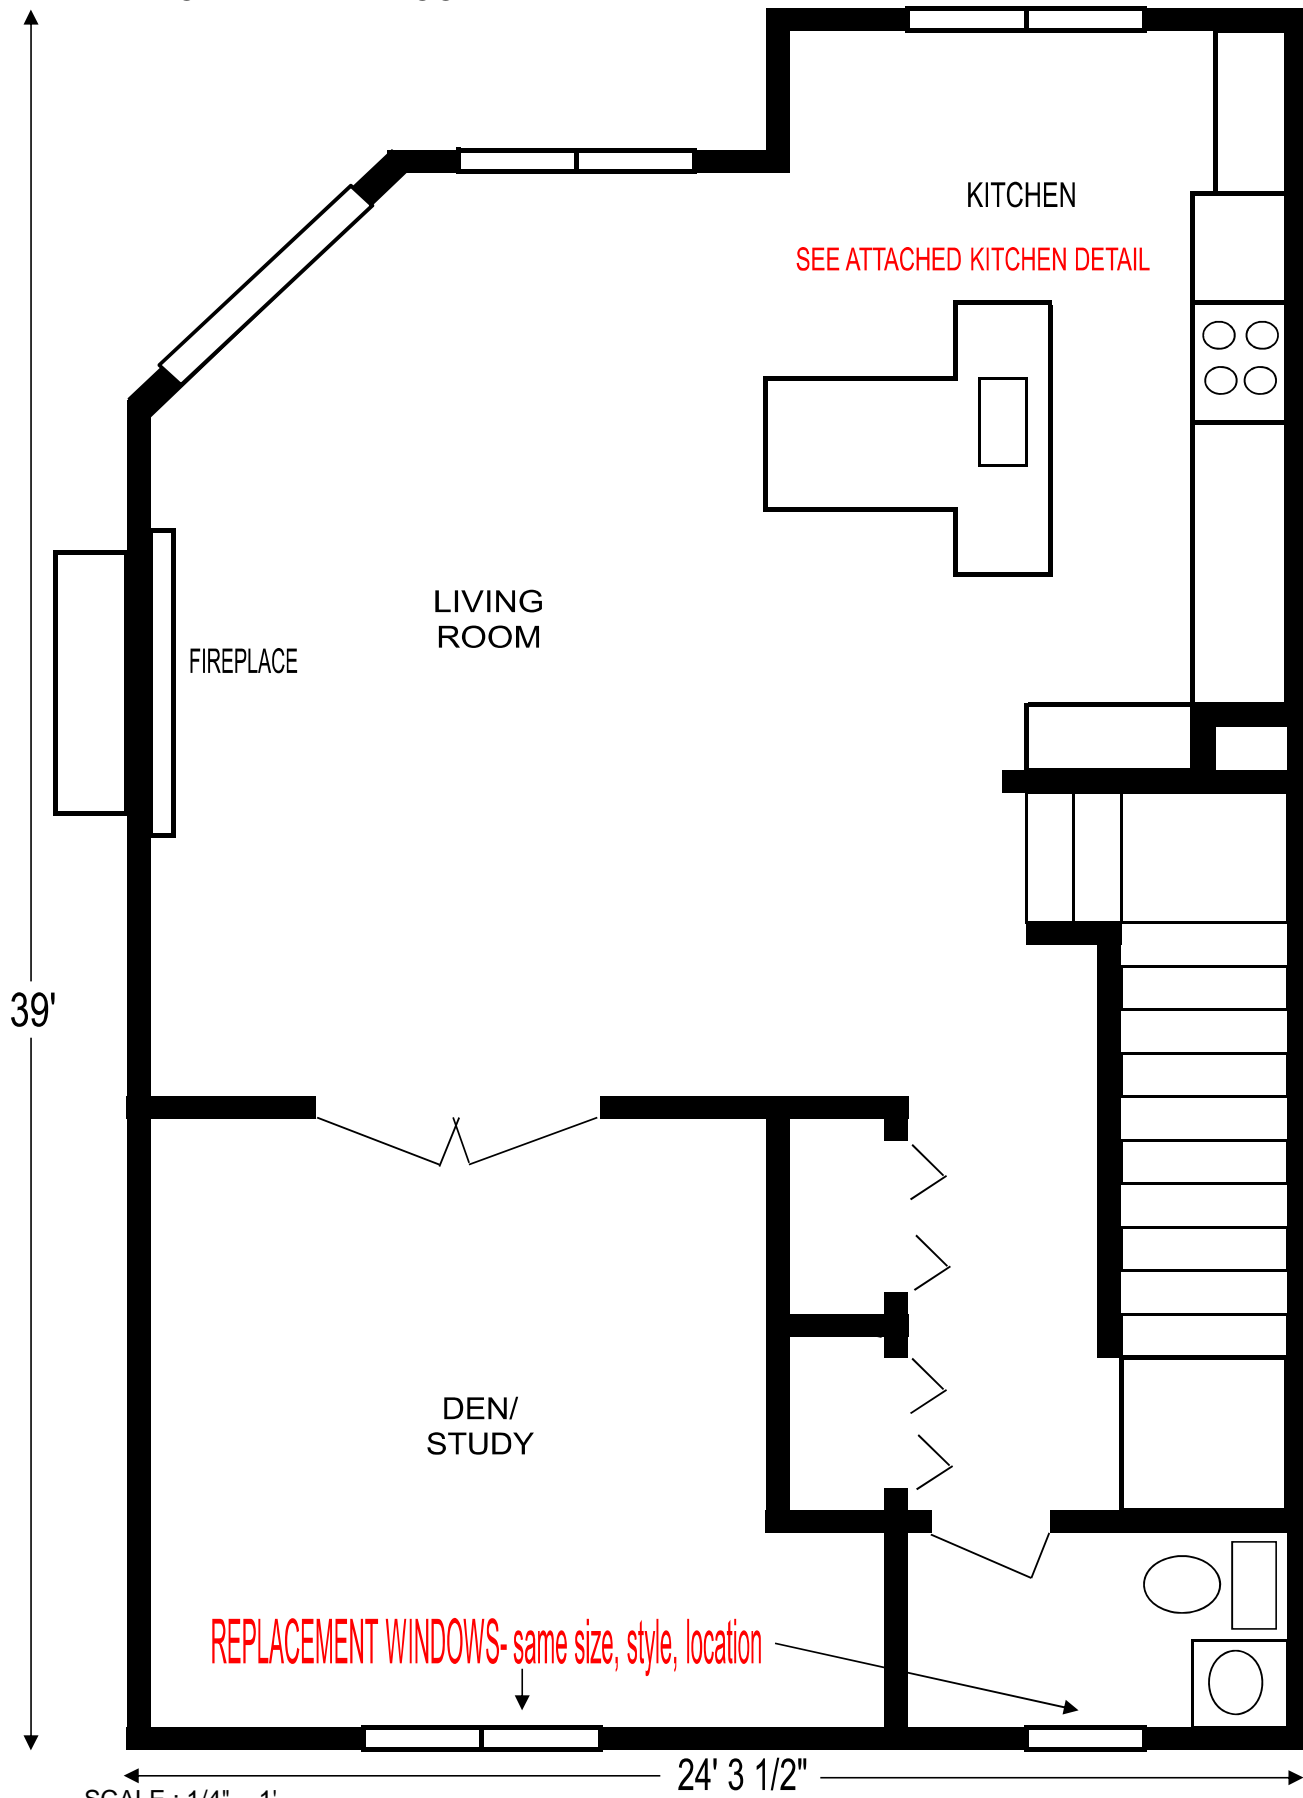

REMODELED 2ND FLOOR

FIREPLACE

LIVING ROOM

KITCHEN

SEE ATTACHED KITCHEN DETAIL

DEN/
STUDY

REPLACEMENT WINDOWS- same size, style, location

39'

24' 3 1/2"

SCALE : 1/4" = 1'