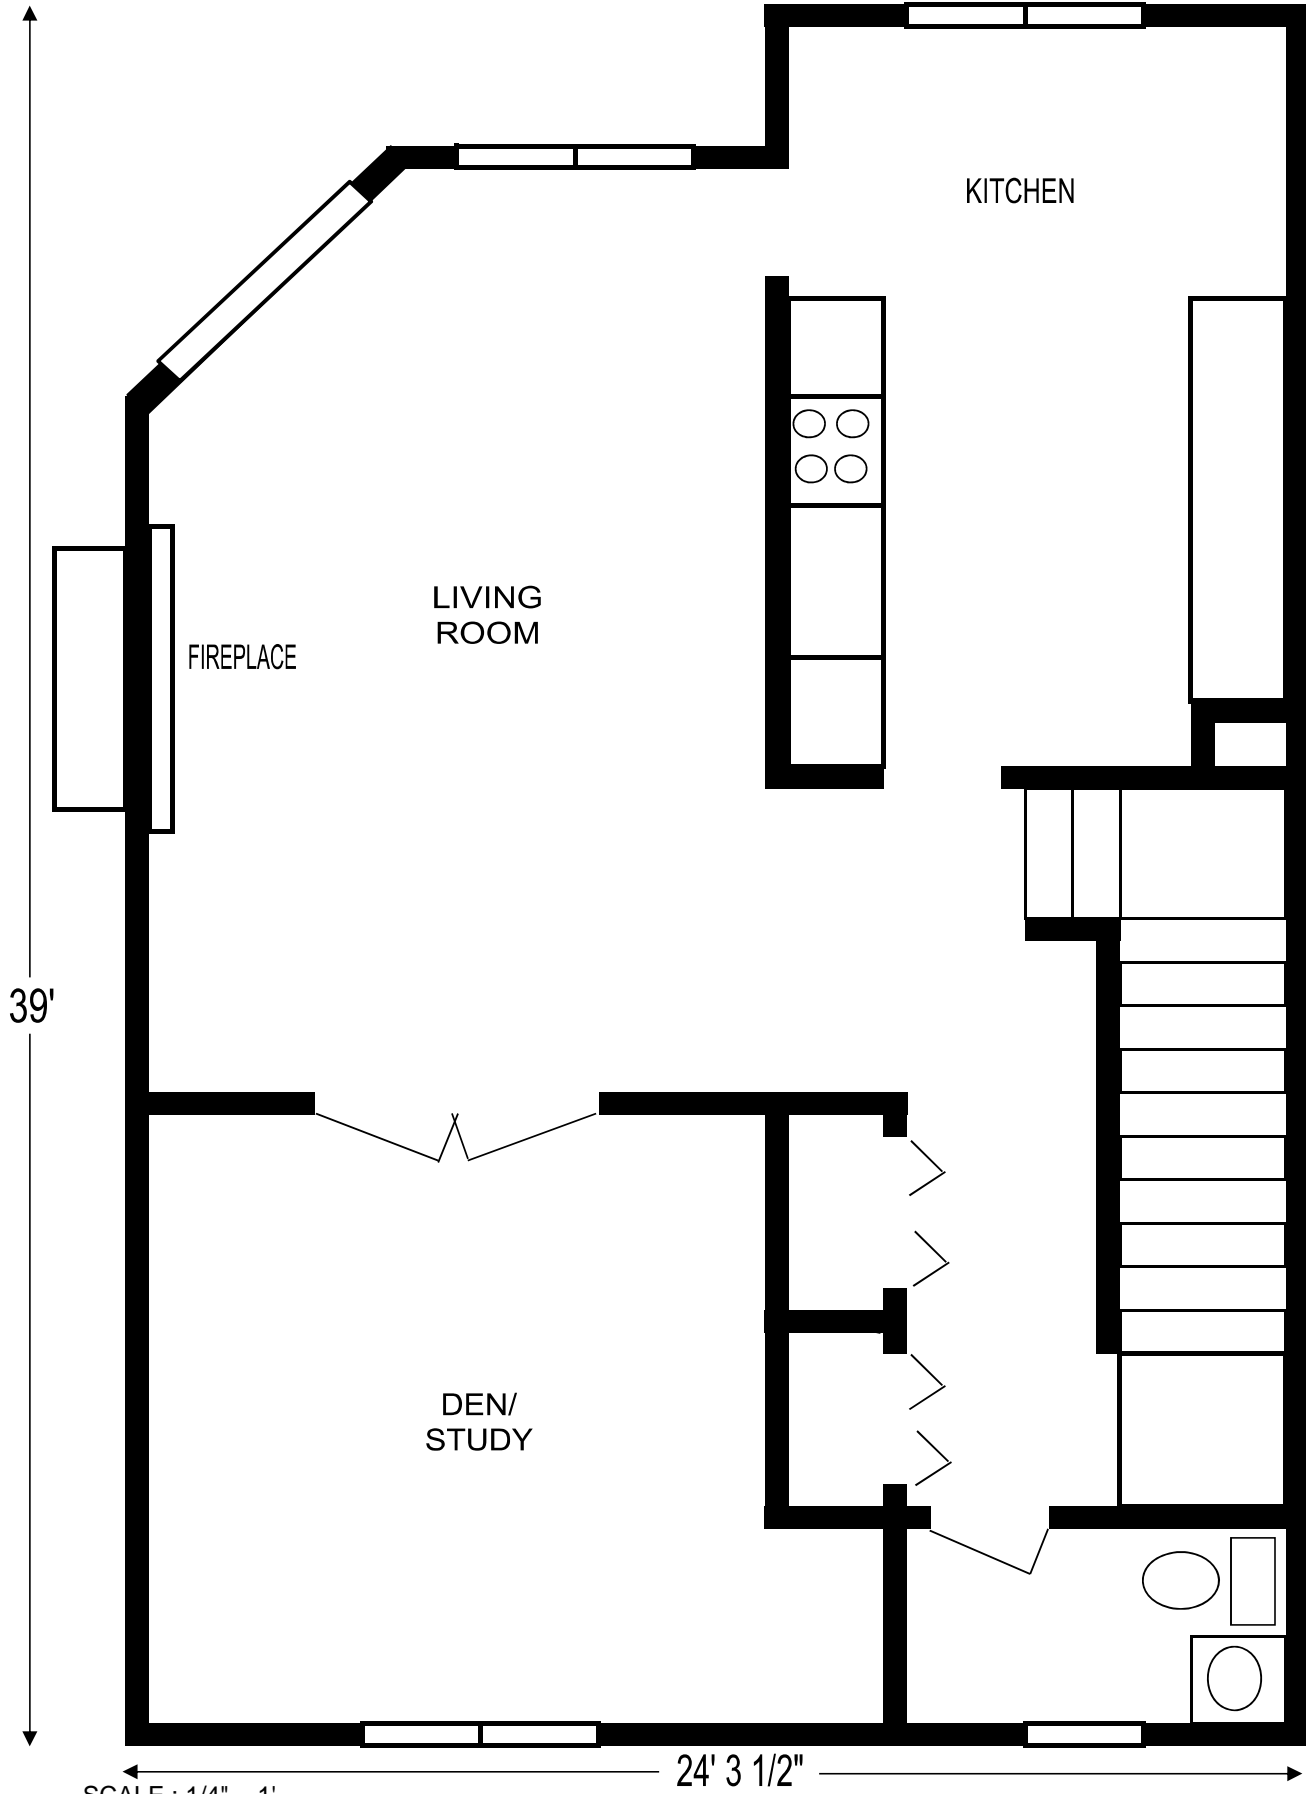

EXISTING 2ND FLOOR

39'

FIREPLACE

LIVING ROOM

KITCHEN

DEN/
STUDY

SCALE : 1/4" = 1'

24' 3 1/2"