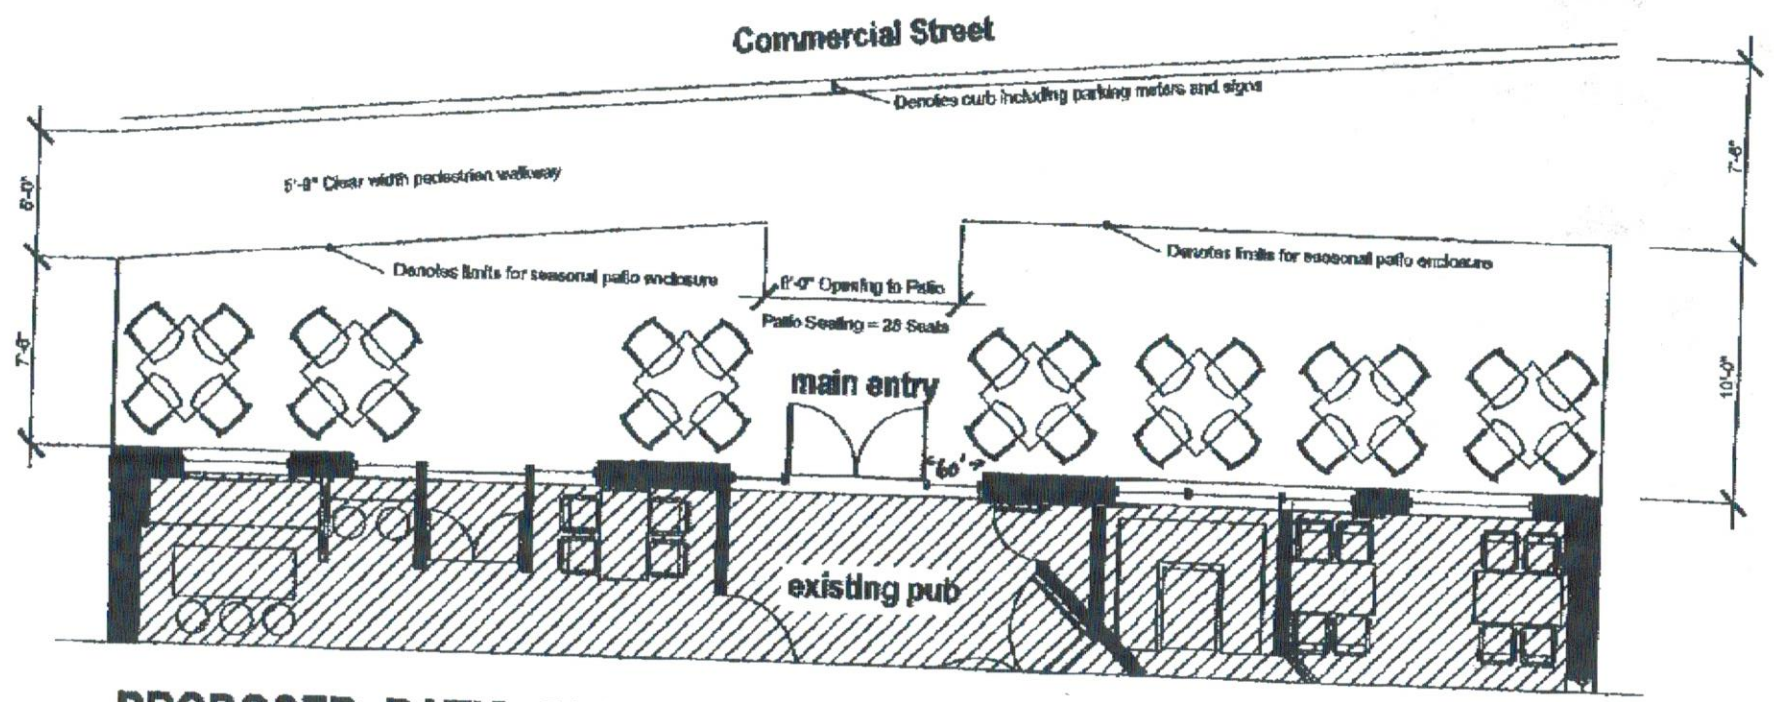

JIM THOMPSON

PROPOSED PATIO PLAN

Total Seating = 28 Seats