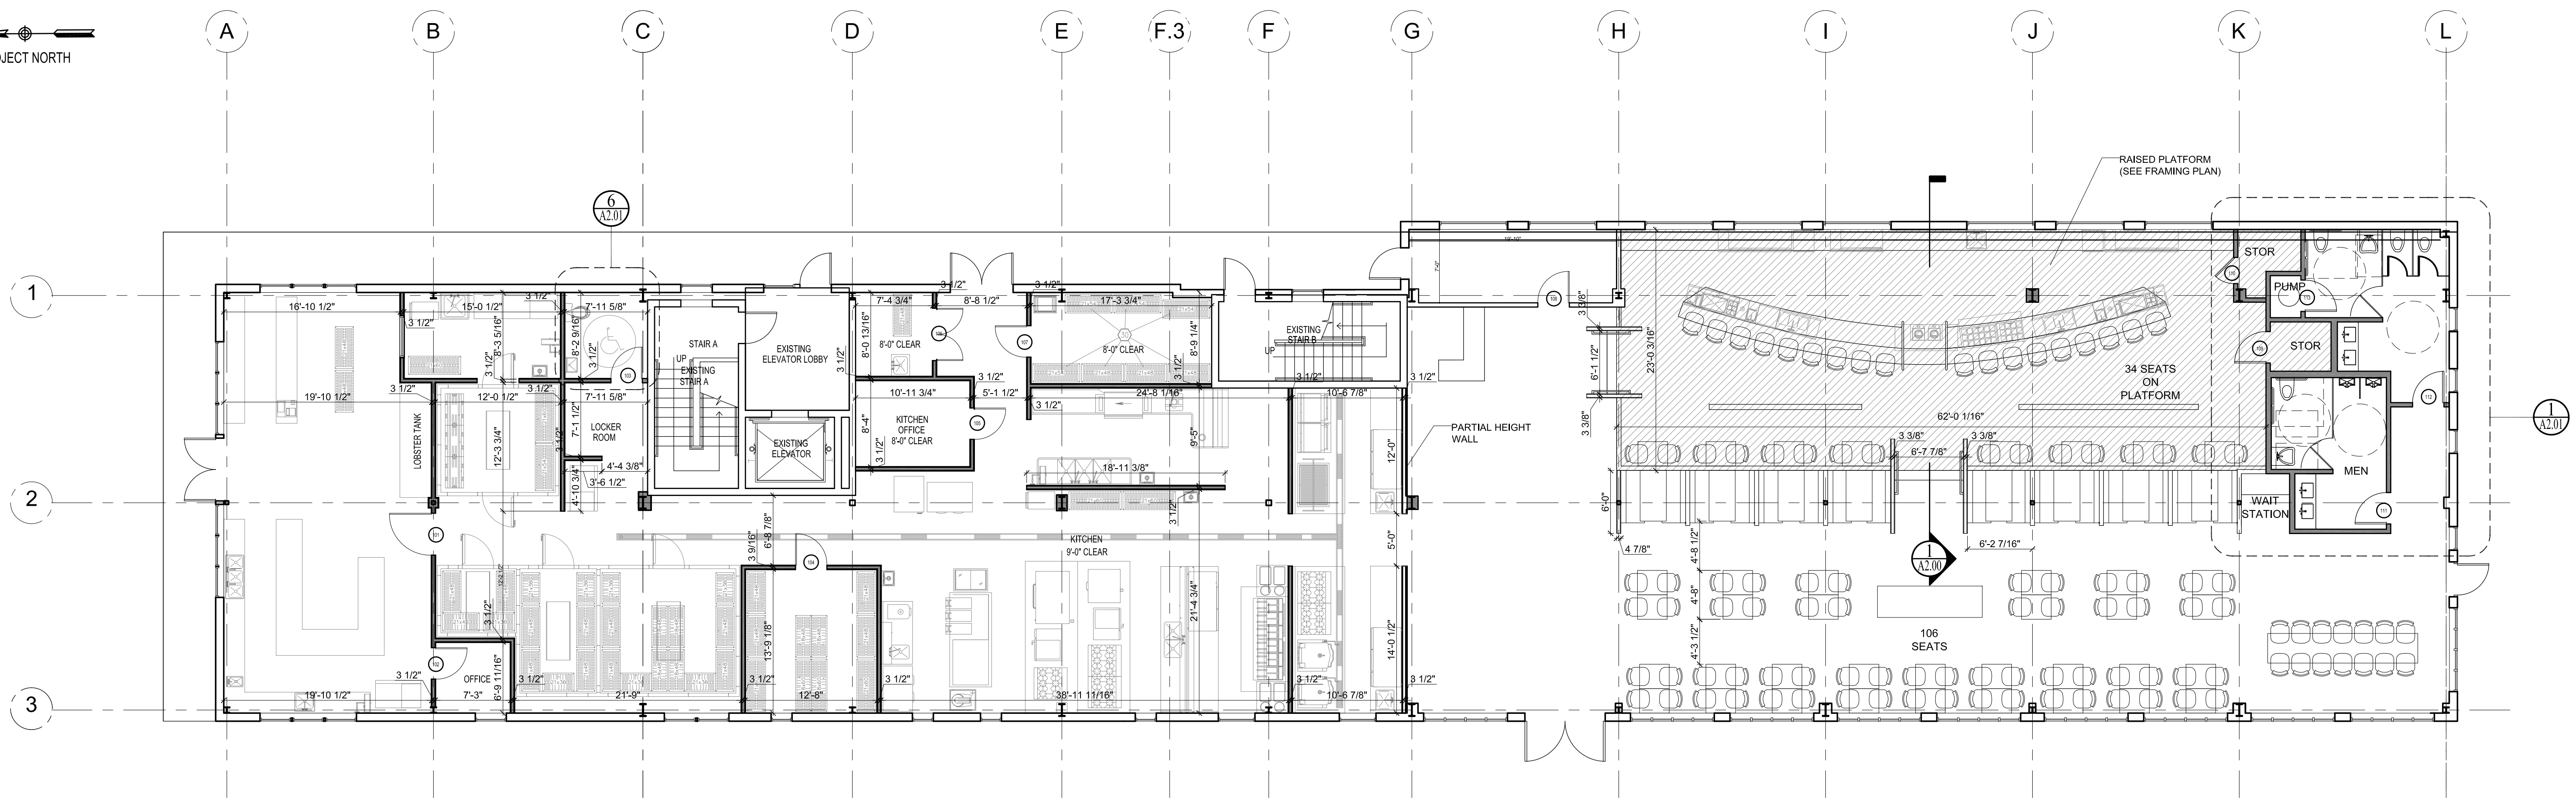

Revisions:

Date: April 9, 2014  
 Scale: As Noted  
**FIRST FLOOR PLAN**

**A1.00**

1 | FIRST FLOOR FIT UP PLAN  
 1/8"=1'-0"

2 | PLATFORM FRAMING PLAN  
 1/4"=1'-0"

4 | WALL DETAIL  
 1"=1'-0"

3 | PLATFORM DETAIL  
 1"=1'-0"