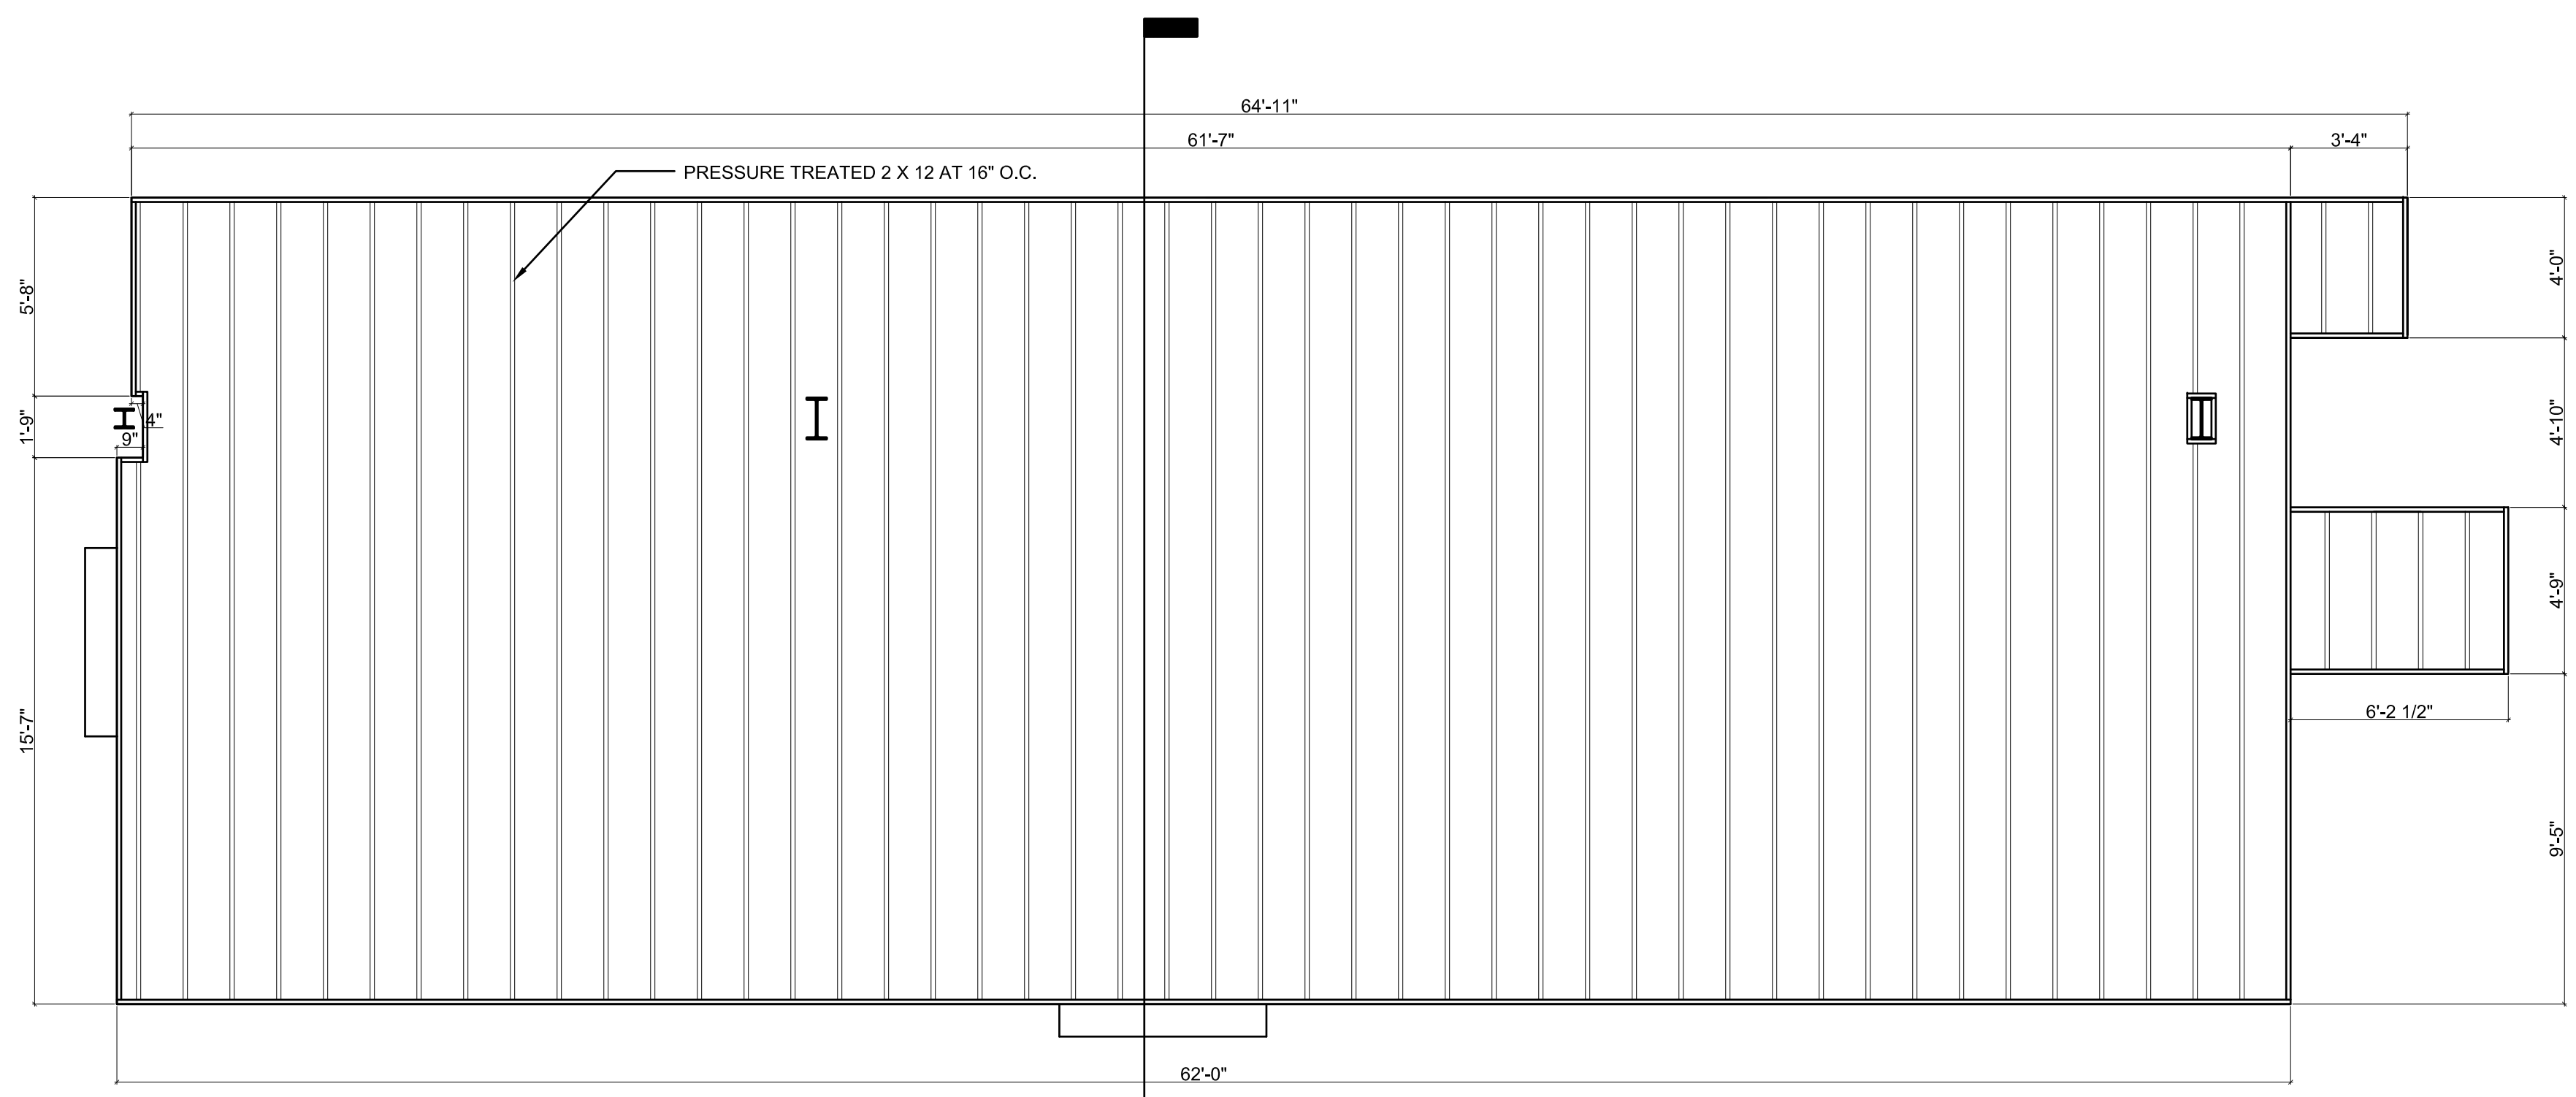

Revisions:

Date: April 9, 2014  
 Scale: As Noted  
**FIRST FLOOR PLAN**

**A1.00**

1 | FIRST FLOOR FIT UP PLAN  
 1/8"=1'-0"

2 | PLATFORM FRAMING PLAN  
 1/4"=1'-0"

4 | WALL DETAIL  
 1"=1'-0"

3 | PLATFORM DETAIL  
 1"=1'-0"