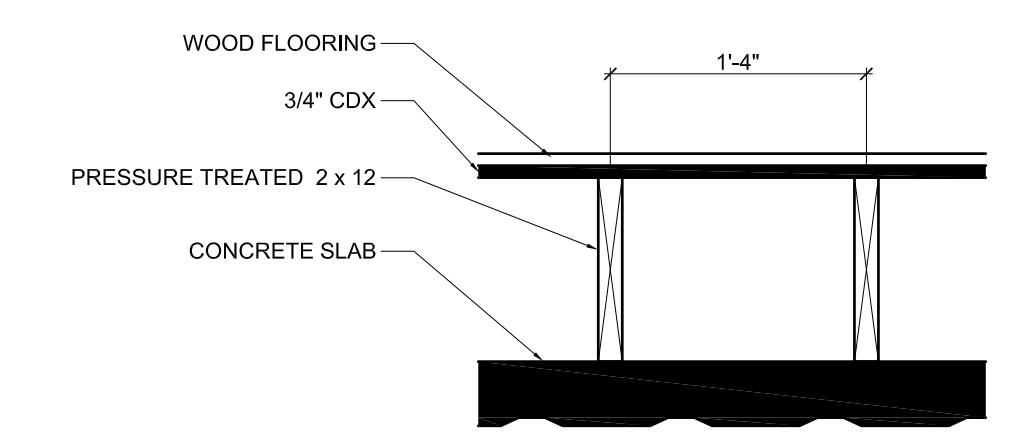

Revisions:

Date: April 9, 2014  
 Scale: As Noted  
**FIRST FLOOR PLAN**

**A1.00**

1 | FIRST FLOOR FIT UP PLAN  
 1/8"=1'-0"

2 | PLATFORM FRAMING PLAN  
 1/4"=1'-0"

4 | WALL DETAIL  
 1"=1'-0"

3 | PLATFORM DETAIL  
 1"=1'-0"