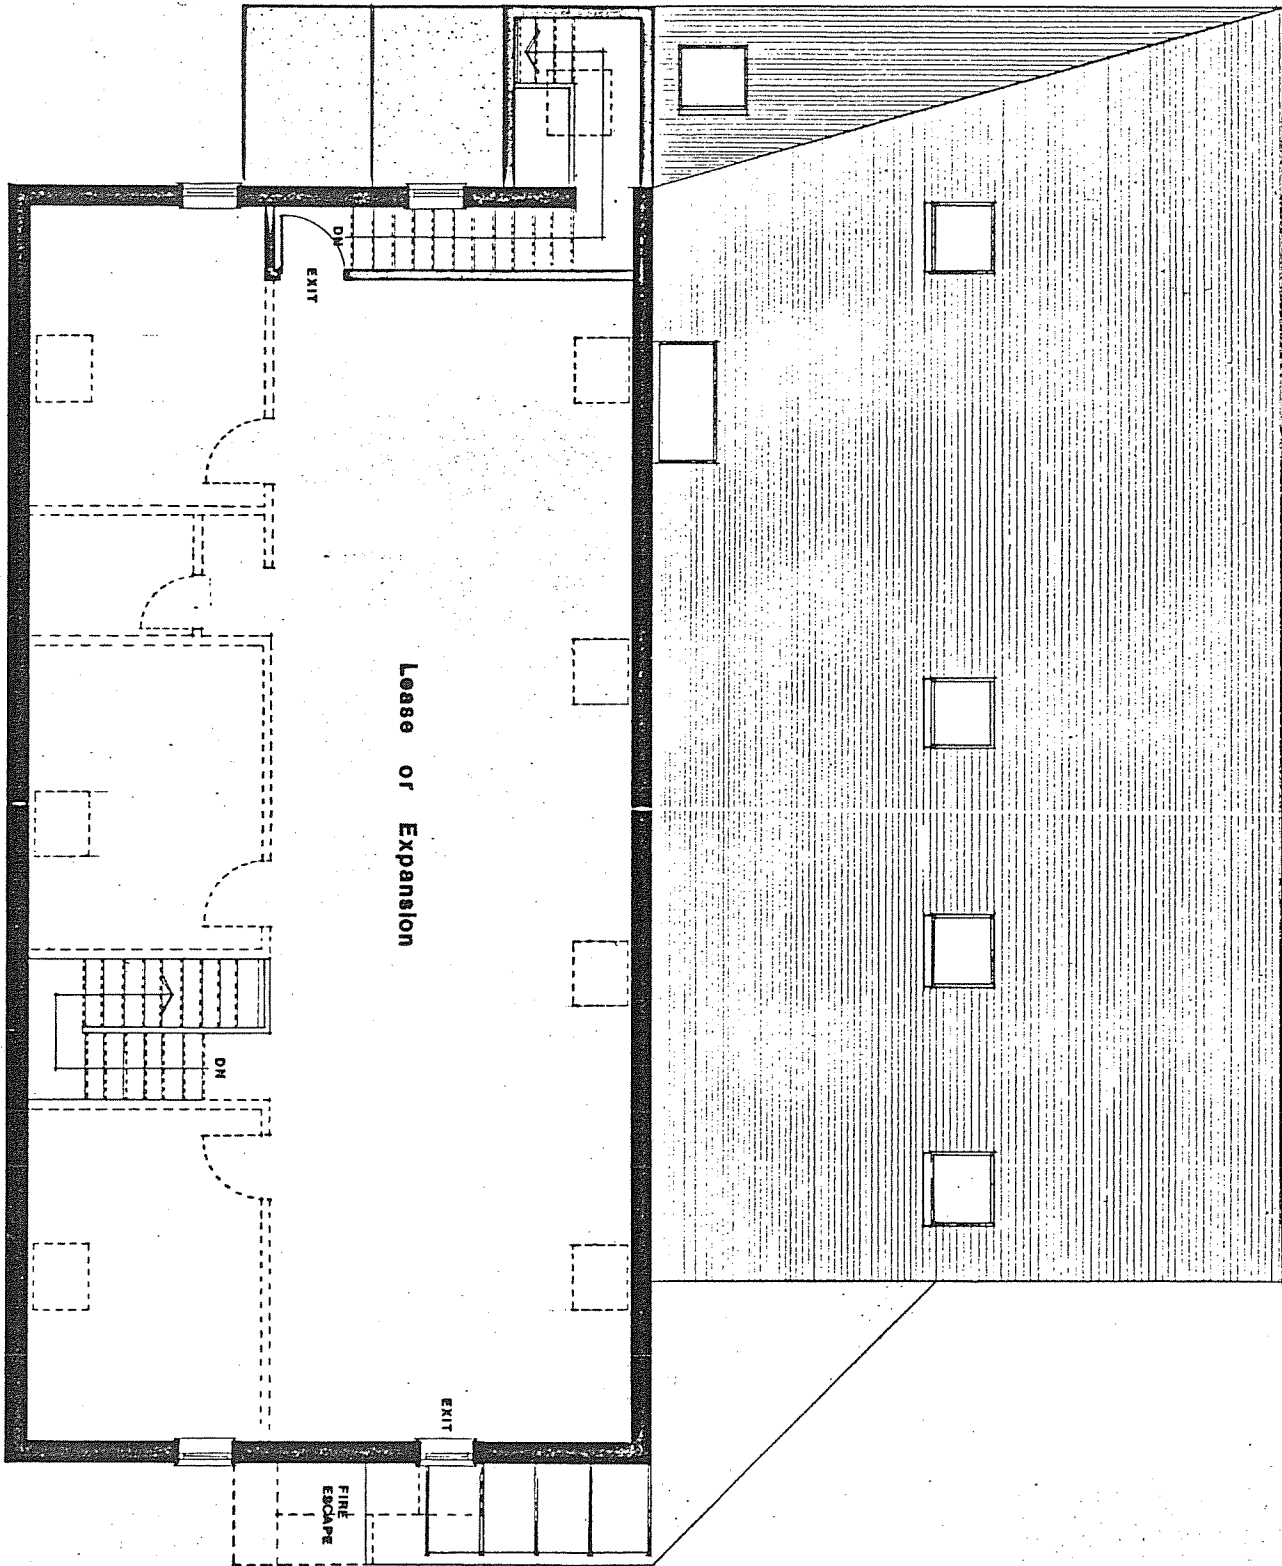

Third Floor Plan

KRIGER PORTLAND PIER

SCOTT TEAS ASSOCIATES
 ARCHITECTURE • PLANNING
 122 COMMERCIAL STREET
 PORTLAND MAINE 04111
 DECEMBER 18, 1981