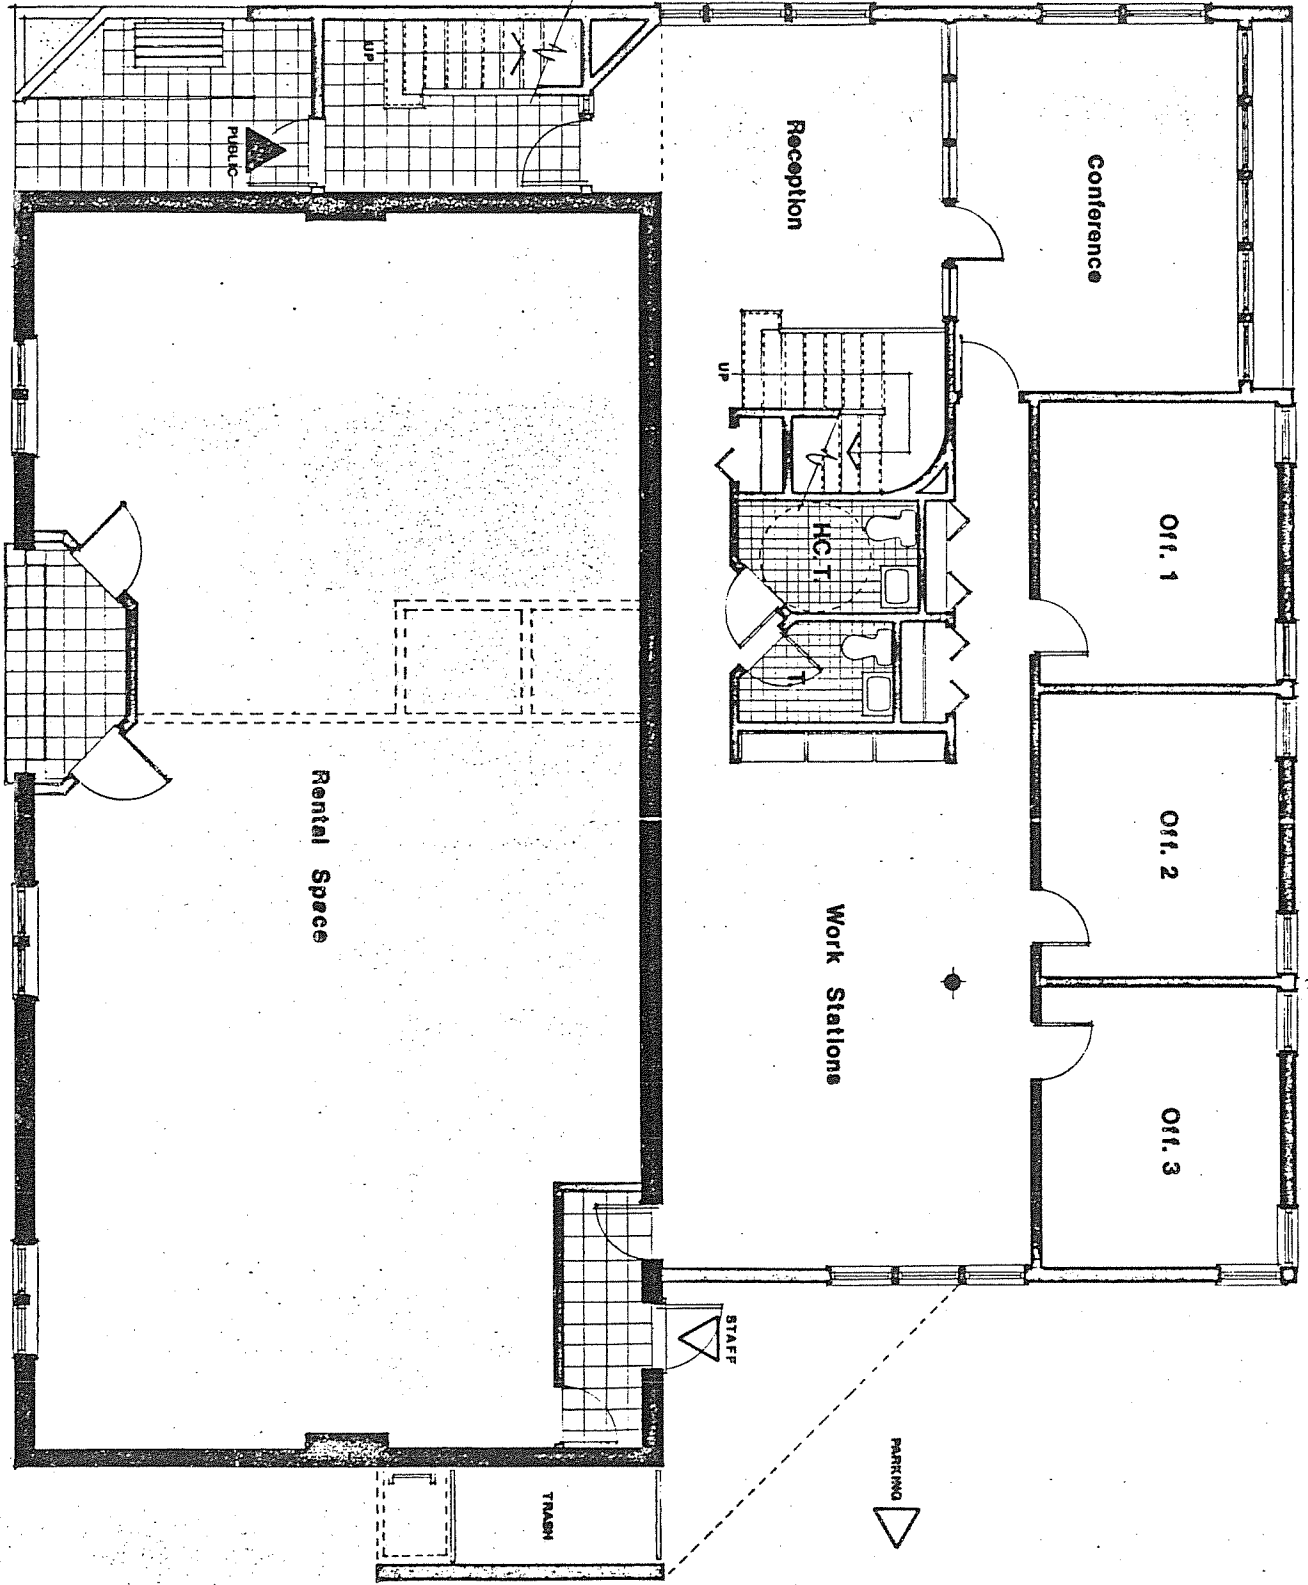

First Floor Plan

KRIGER PORTLAND PIER

SCOTT TEAS ASSOCIATES
 ARCHITECTURE • PLANNING
 122 COMMERCIAL STREET
 PORTLAND MAINE 04111
 DECEMBER 18, 1981