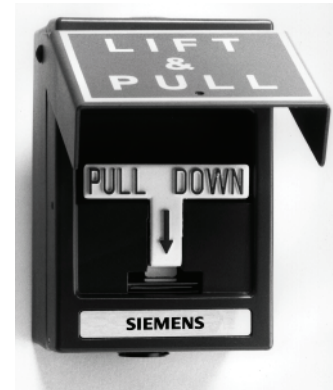

Dimensions

Station

Width 3.20 in.
 Height 4.75 in.
 Depth 1.20 in. (2.30 in. overall, including back of switch)

Station w/Double Action

Width 3.33 in.
 Height 4.57 in.
 Depth 1.50 in. (2.60 in. overall, including back of switch)

Weatherproof Model

Width 3.20 in.
 Height 4.75 in.
 Depth 2.75 in.

Explosion-proof Model

Width 3.20 in.
 Height 4.75 in. (6.00 in. overall, including mounting ears)
 Depth 3.50 in.

Ordering Information

| Model Number | Description | Part Number |
|--------------|--|-------------|
| MSM-K | Manual Station, Metal w/Key | 500-698215 |
| MSM-KD | Manual Station, Metal w/Key, Double Action | 500-698216 |
| MSM-K-WP | Manual Station, Metal w/Key, Weatherproof | 500-698217 |
| MSM-KD-WP | Manual Station, Metal w/Key, Weatherproof, Double Action | 500-698218 |
| MSM-EXP | Manual Station, Metal w/Key, Explosion-proof | 500-698219 |
| MSM-INST | Manual Station, Metal w/Key, Institutional | 500-698220 |
| MSM-BOX | Surface Backbox for MSM-series Manual Stations | 500-698221 |