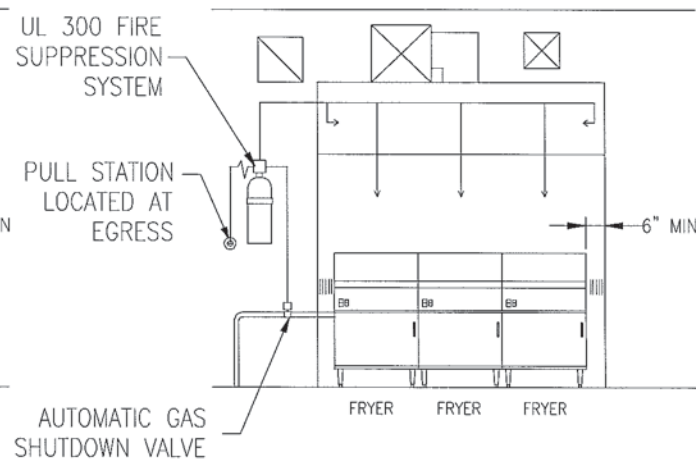

ELEVATION HOOD #5