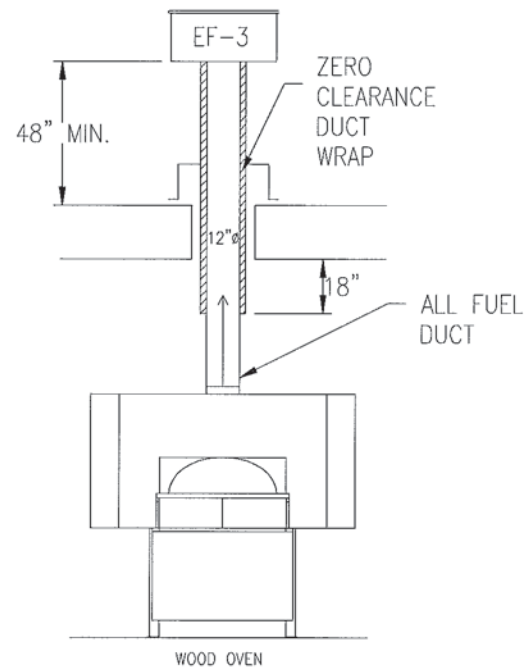

ELEVATION WOOD OVEN