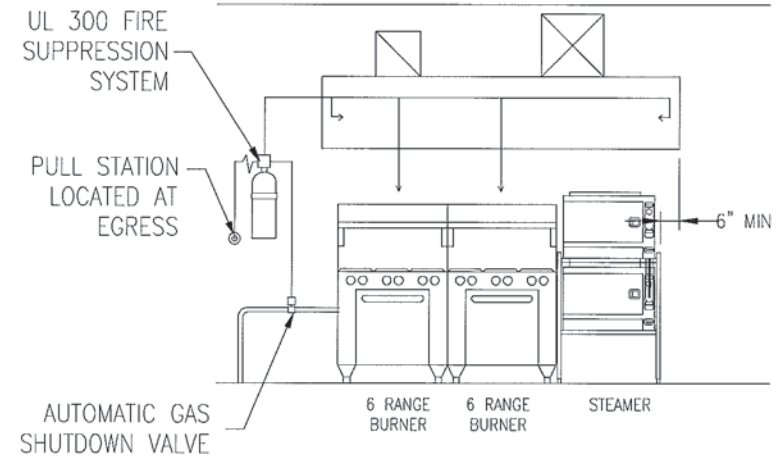

ELEVATION HOOD #3