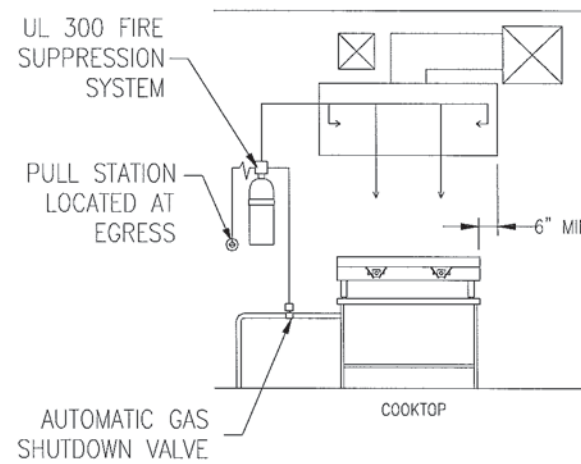

ELEVATION HOOD #6