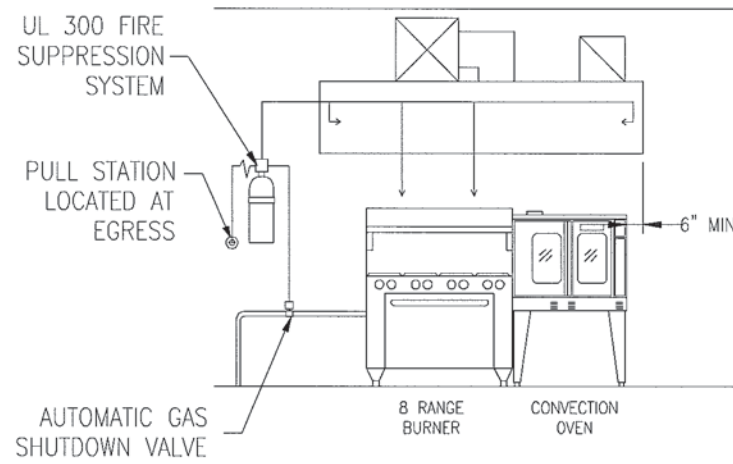

ELEVATION HOOD #4