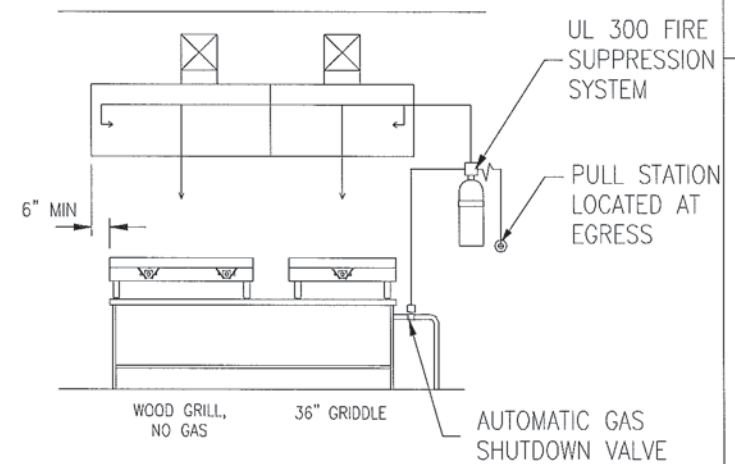

ELEVATION HOOD #7&8

SEIDMAN
BROS. INC.
25 SIXTH STREET
CHELSEA, MA 02150

SCALE 3/16" = 1'-0"
DRN BY LISA HOANG
DATE MAR 19, 2013

JOB LOCATION
THE FISH SHACK
6 Custom House Wharf
Portland ME. 04101