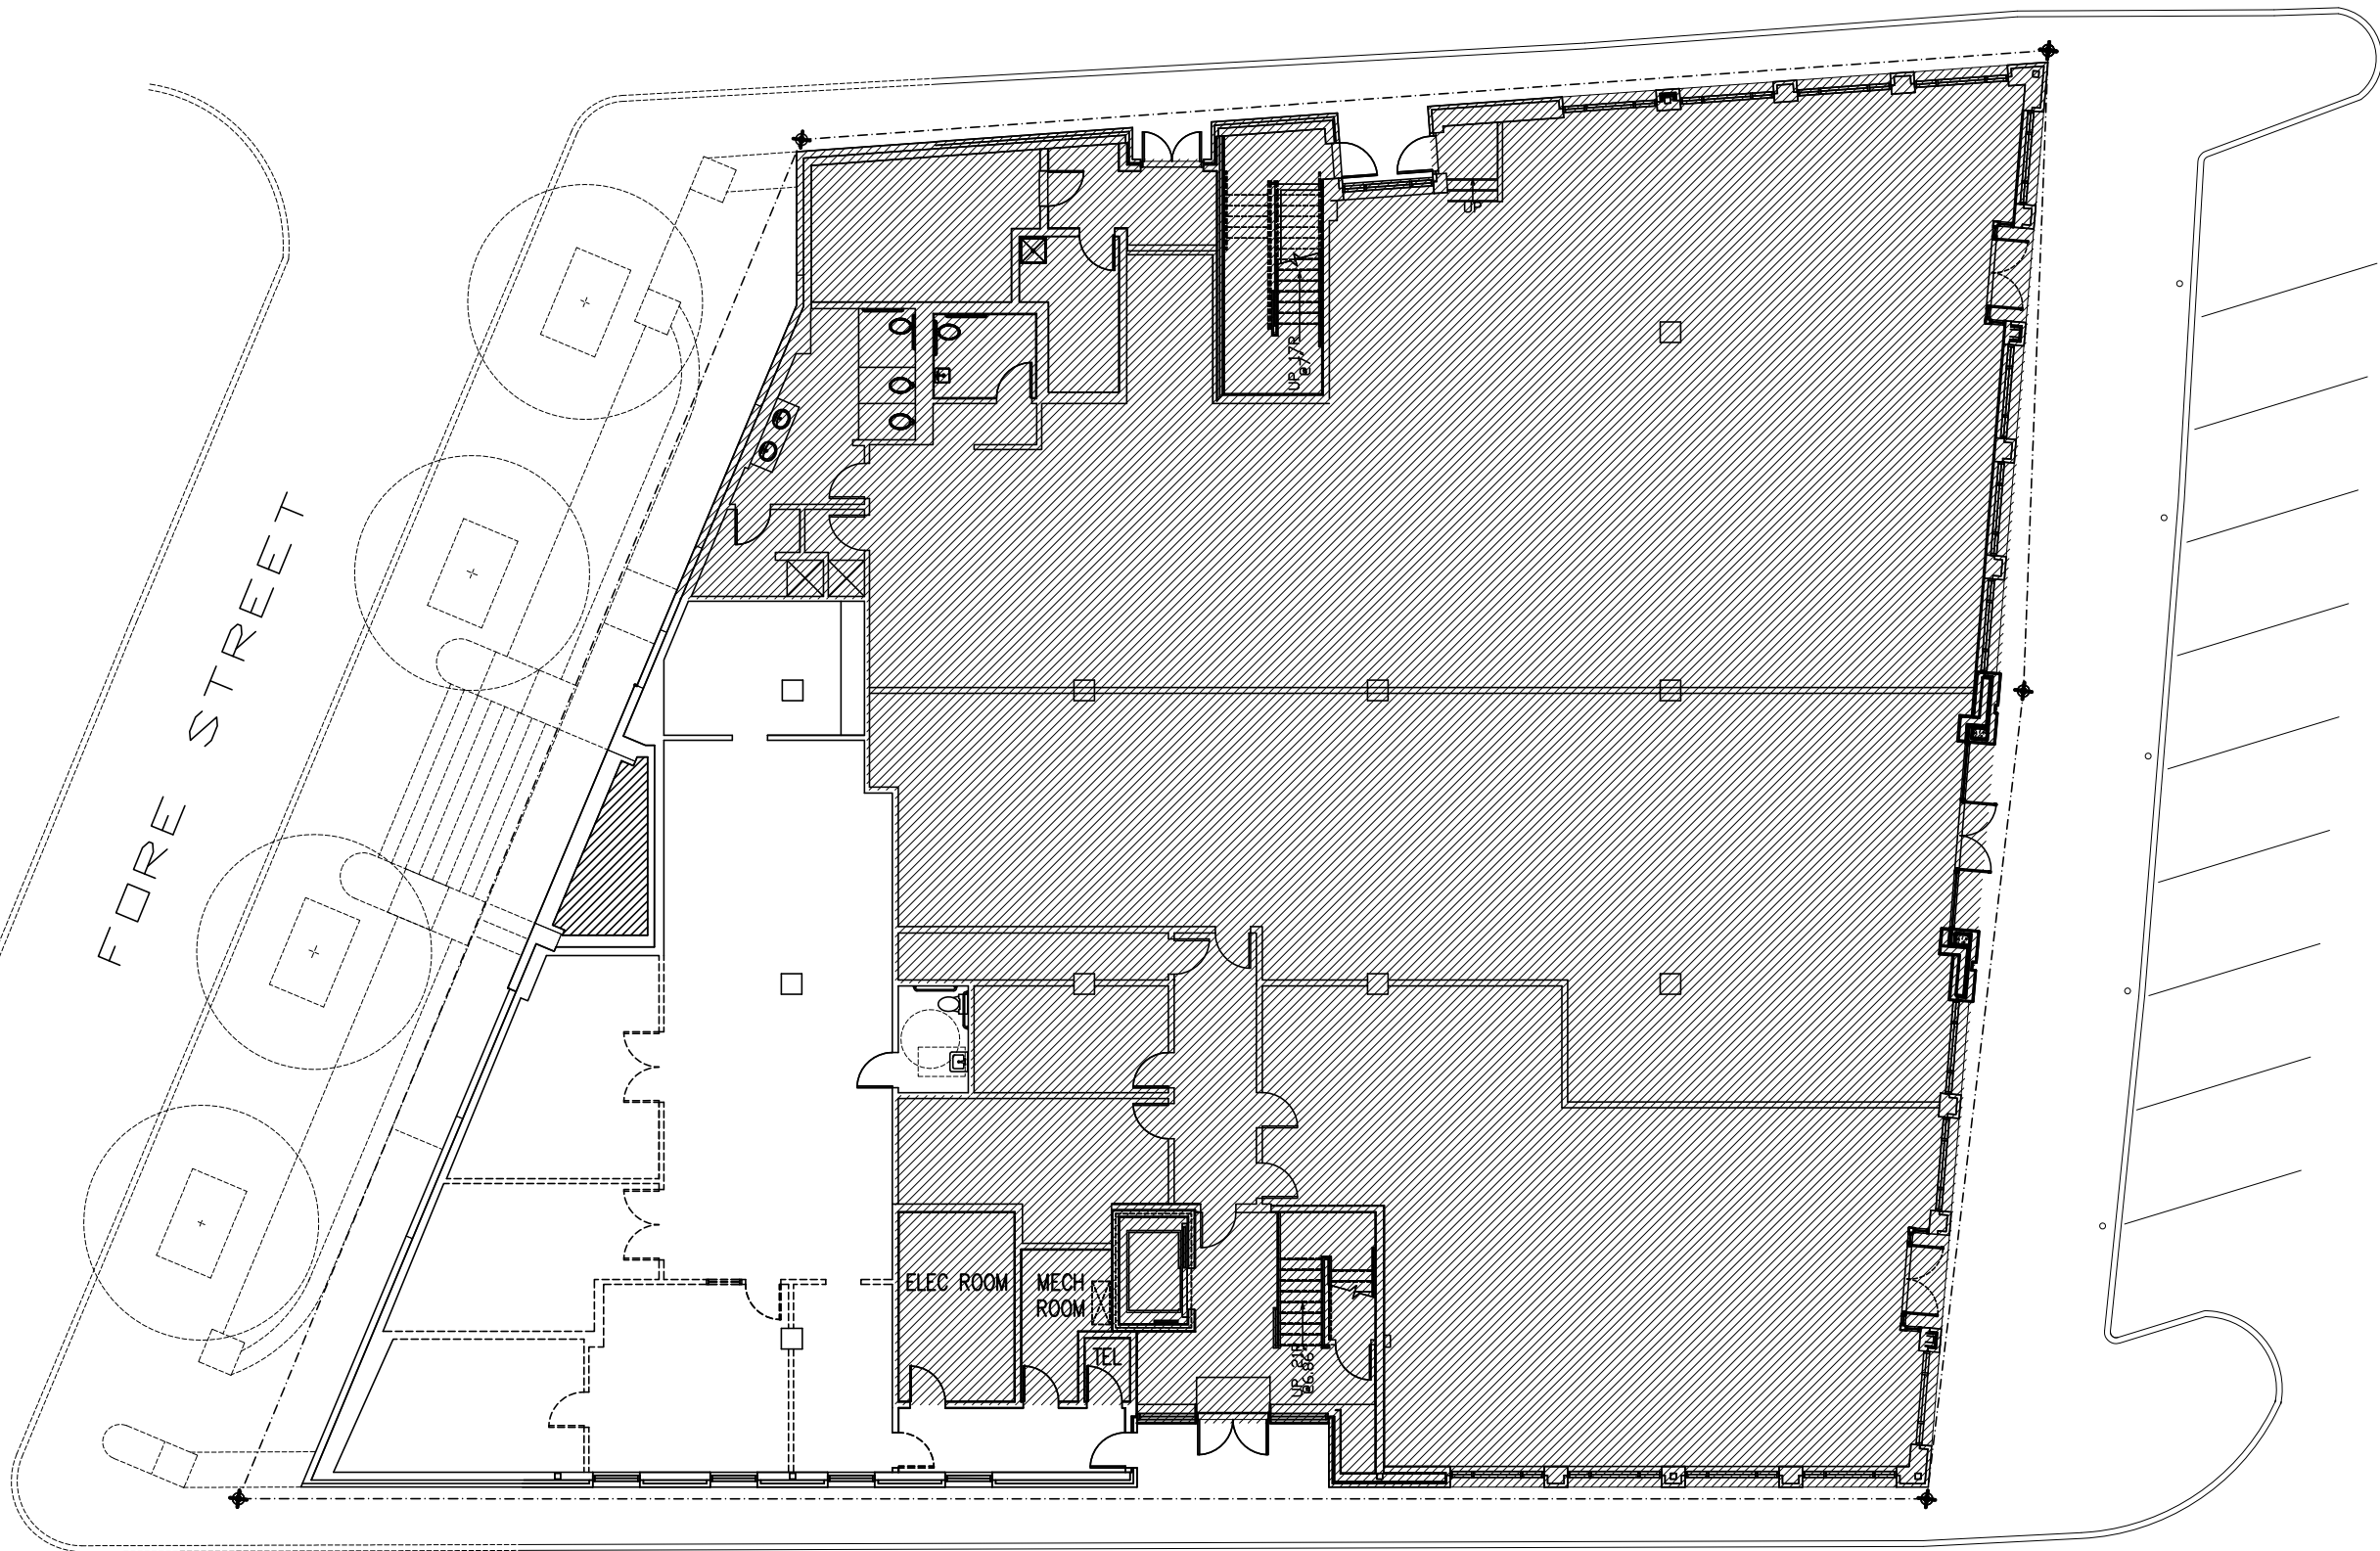

SILVER STREET

----- DEMO WALLS

COMMERCIAL STREET

MARKET STREET

1 | SPACE 4 DEMOLITION PLAN
 SCALE: 1/16"=1'-0"

ARCHETYPE
 architects
 48 Union Wharf Portland, Maine 04101
 (207) 772-6022 Fax (207) 772-4056

Date: 24 Oct 2013
 Scale: 1/16"=1'-0"
SPACE 4 DEMO PLAN

Project: **145 COMMERCIAL STREET**
 COMMERCIAL STREET
 PORTLAND, ME

A0.10