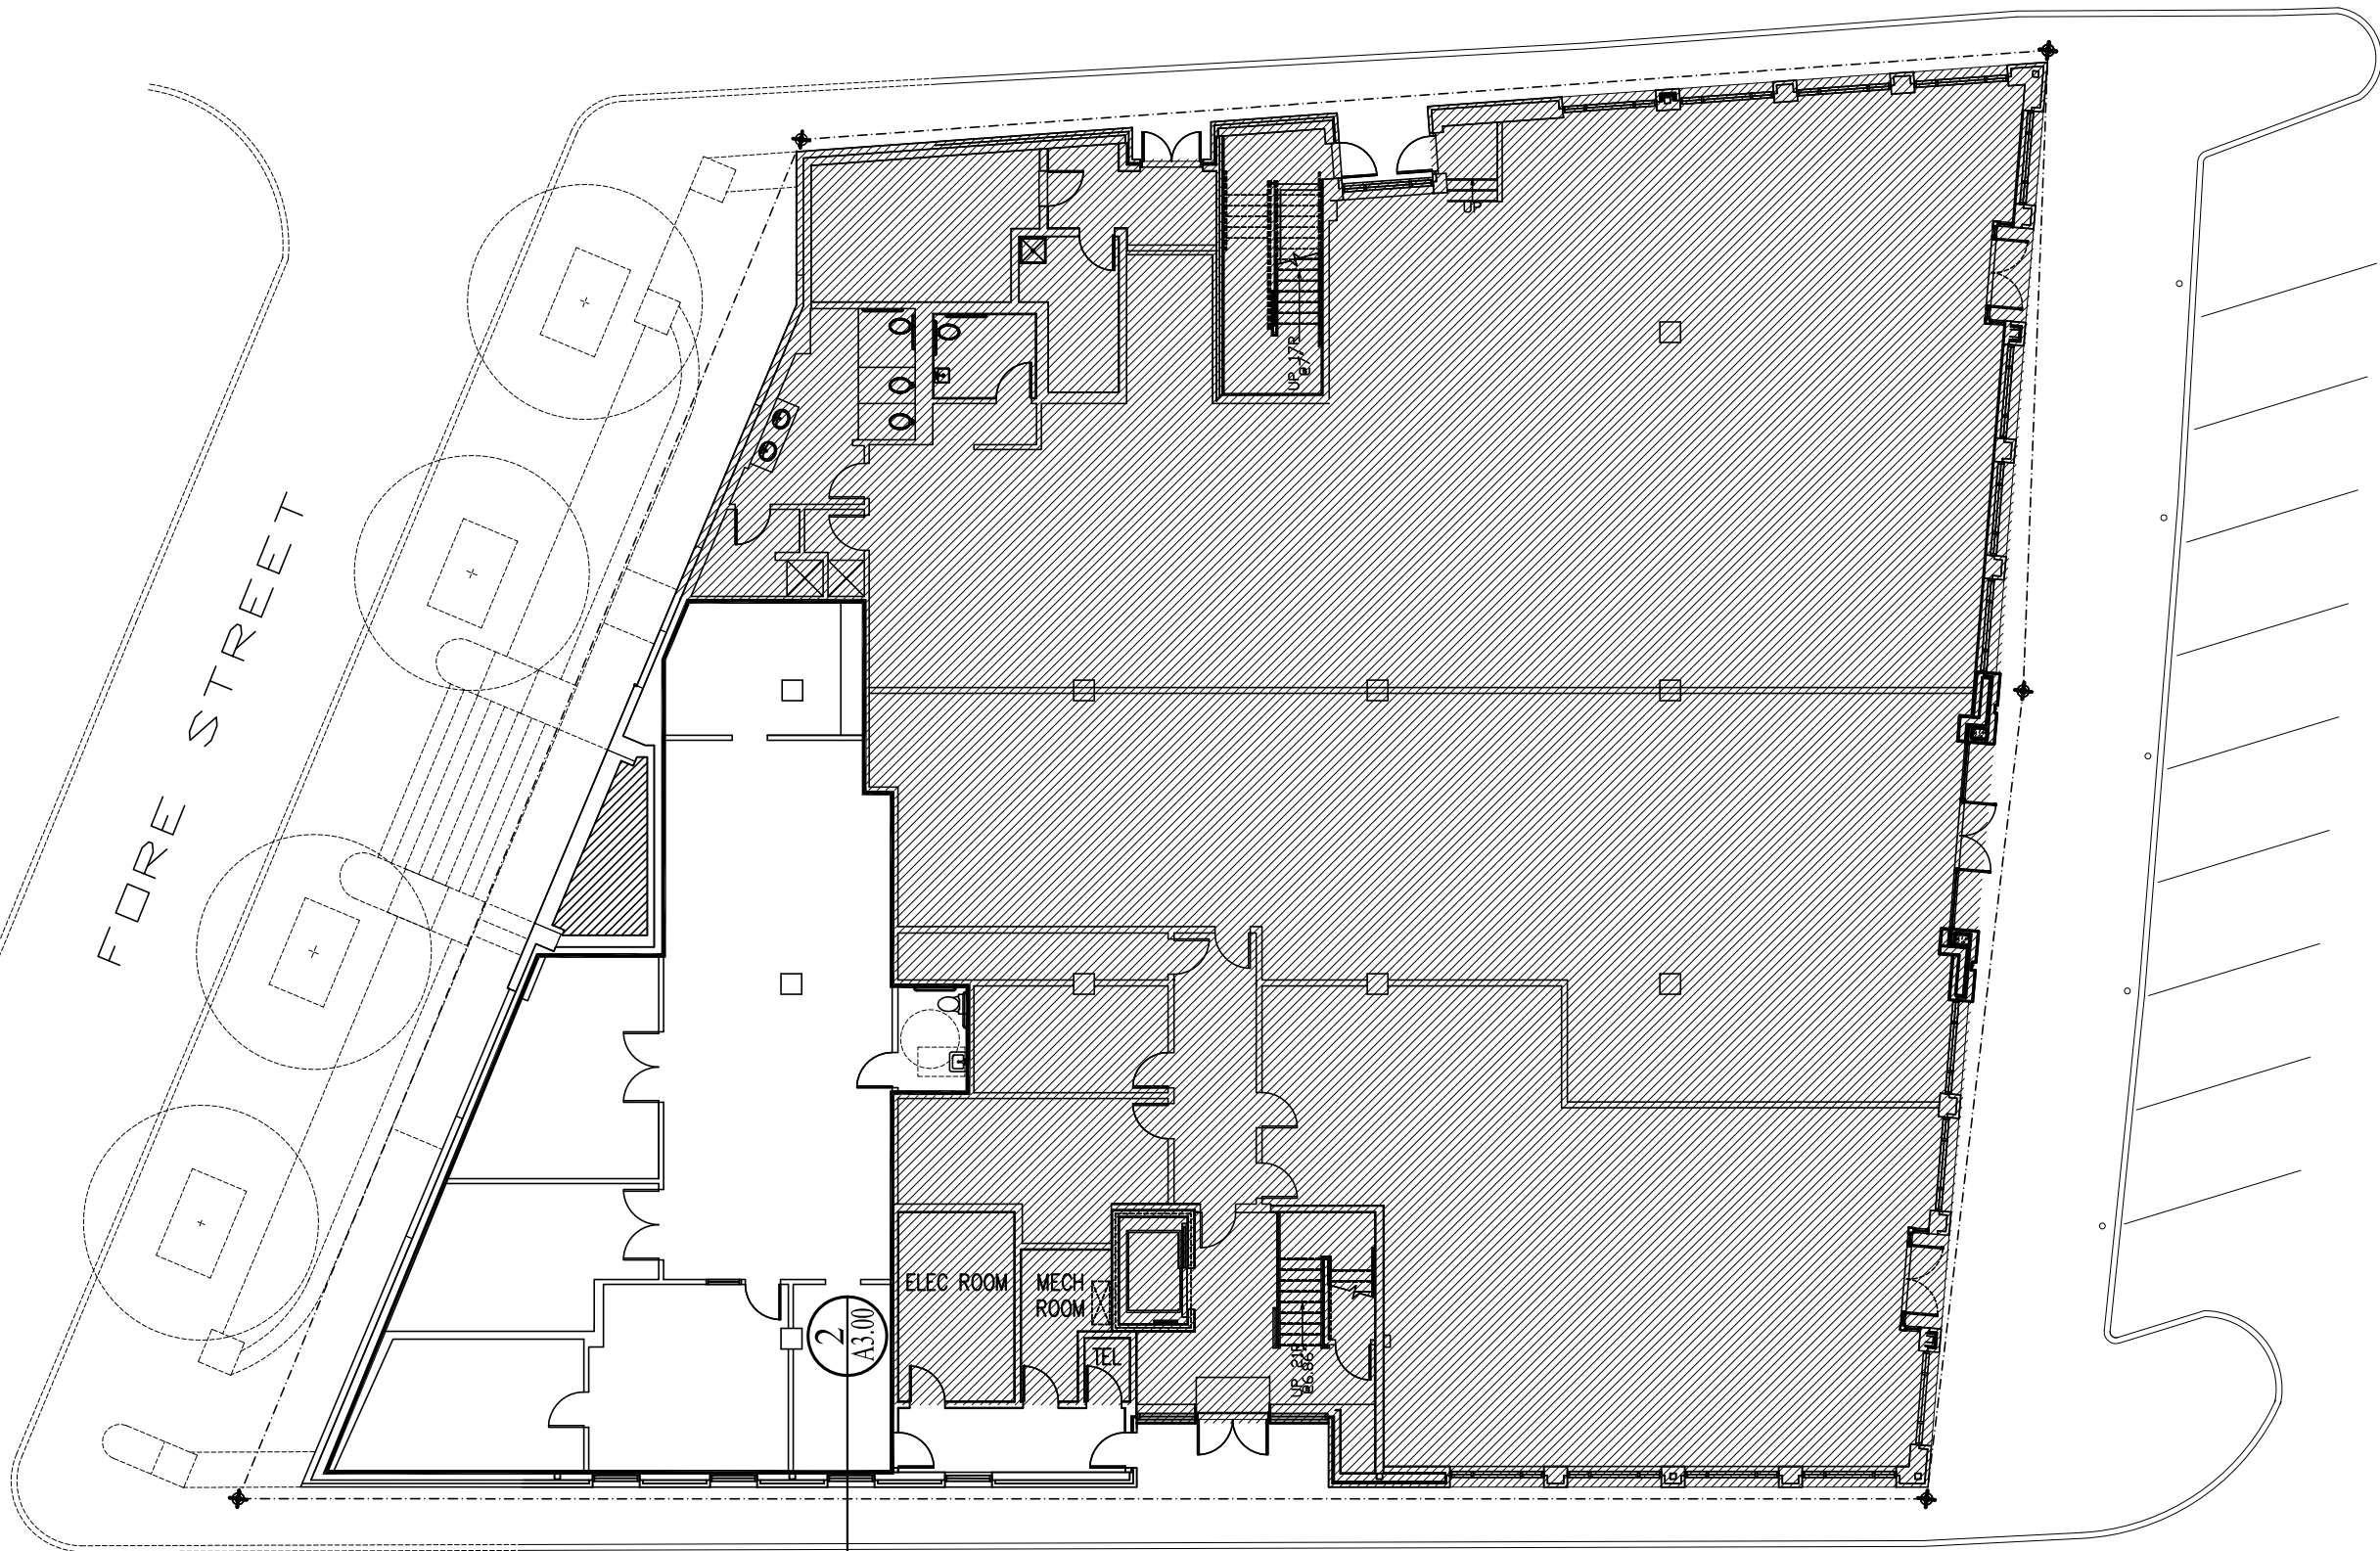

SILVER STREET

FORE STREET

COMMERCIAL STREET

MARKET STREET

1 | SPACE 4 EXISTING CONDITIONS
 SCALE: 1/16"=1'-0"

ARCHETYPE
 architects
 48 Union Wharf Portland, Maine 04101
 (207) 772-6022 Fax (207) 772-4056

Date: 24 Oct 2013
 Scale: 1/16"=1'-0"
SPACE 4 EXISTING CONDITIONS

Project: **145 COMMERCIAL STREET**
 COMMERCIAL STREET
 PORTLAND, ME

A0.01