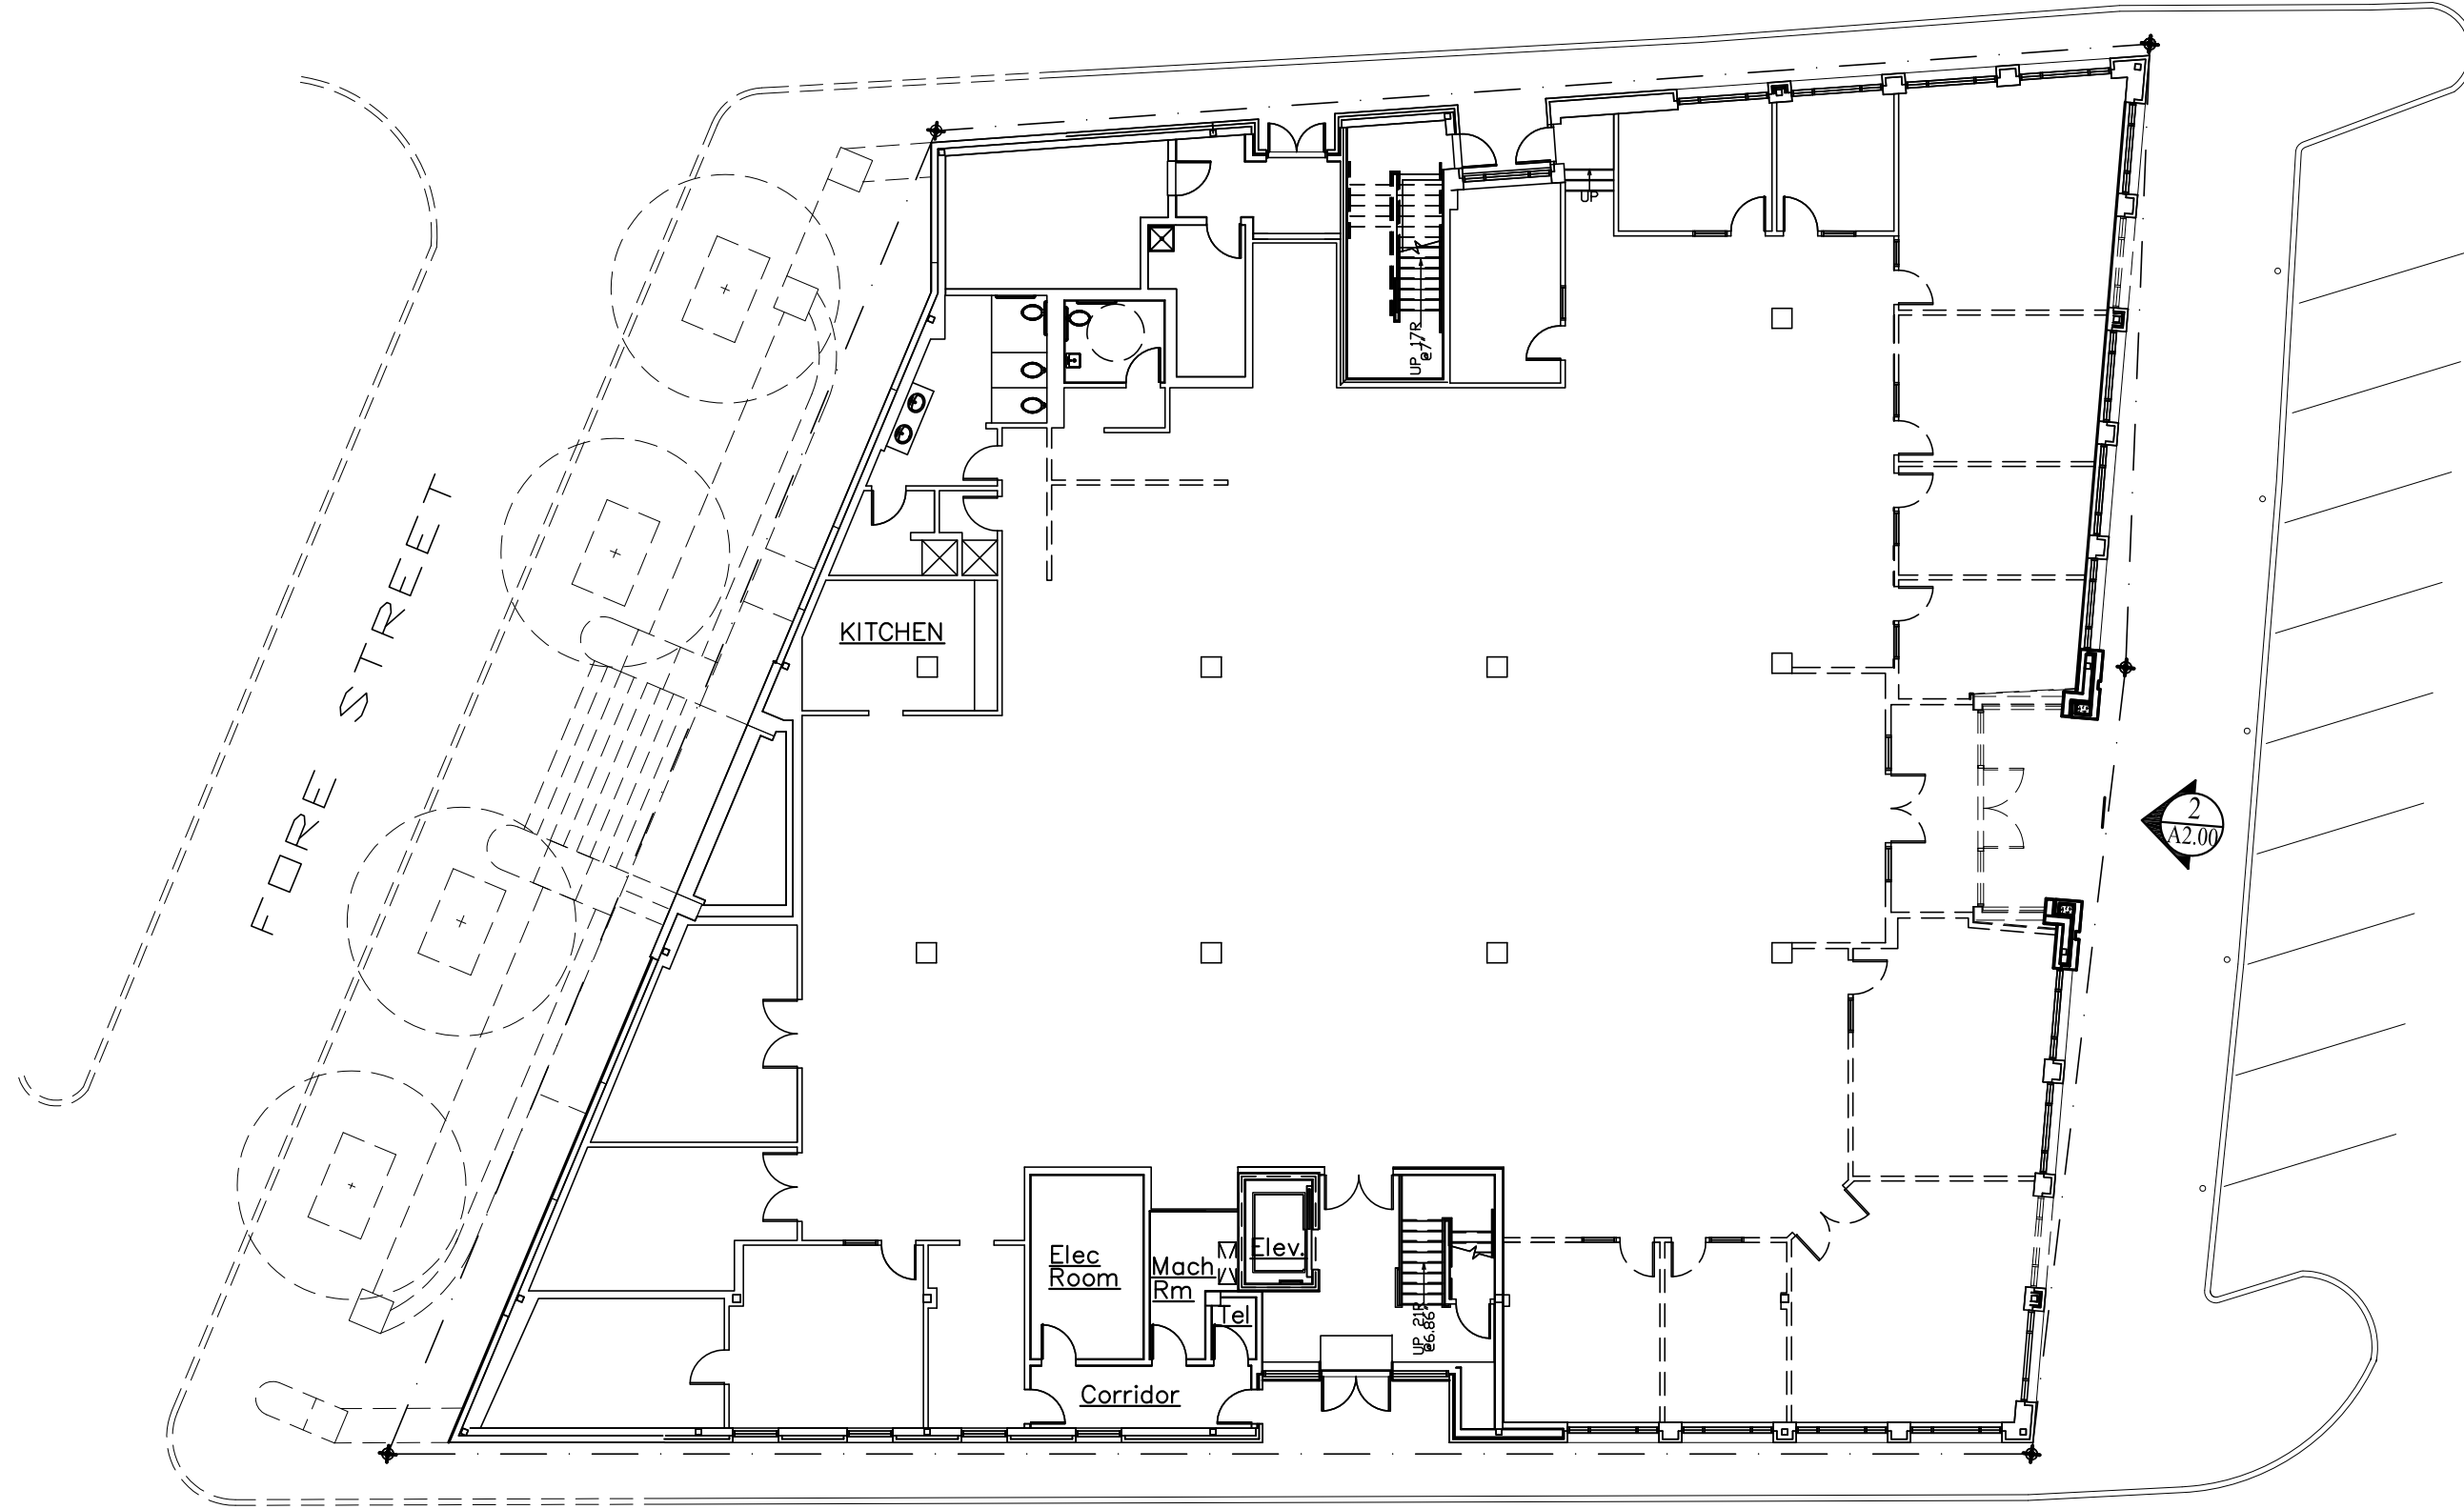

SILVER STREET

FORE STREET

COMMERCIAL STREET

MARKET STREET

**ARCHETYPE**  
architects

48 Union Wharf Portland, Maine 04101  
(207) 772-6022 Fax (207) 772-4056

Date: 11 December 2012  
Scale: 1/16"=1'-0"

**DEMO PLAN  
GROUND FLOOR**

Project: **145 COMMERCIAL STREET**  
COMMERCIAL STREET  
PORTLAND, ME

**D1.00**