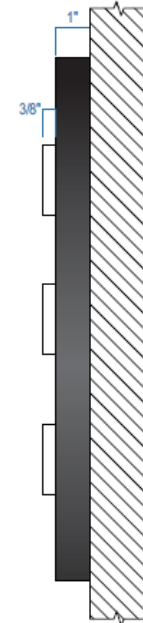

# West Elm Sign I Details

- FACE MATERIAL: .080" x 1" ALUMINUM PAN
- FACE COLOR: PAINT | SATIN BLACK
- COPY MATERIAL: 3/8" TH ACRYLIC
- COPY COLOR: PAINT | SATIN WHITE
- INSTALLATION: FLUSH MTD.
- HARDWARE: APPROPRIATE HDW TBD AT INSTALLATION

**S/F NON-ILLUM. PAN SIGN | FRONT VIEW**  
Scale: 3" = 1'-0"

QTY. REQ'D: ONE (1)

2.19 SQ. FT.

**SIDE VIEW**  
Scale: 3" = 1'-0"

Client & Location

west elm 164 Middle St  
Portland ME

Customer Approval Signature