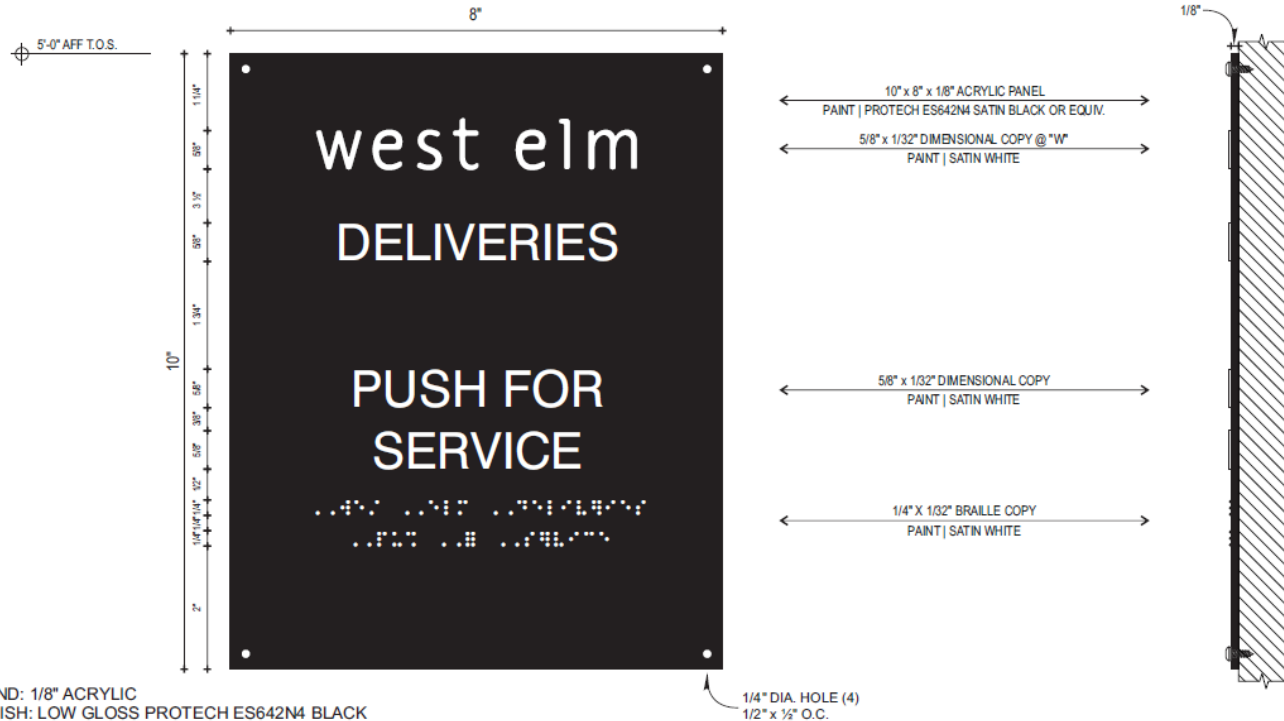

# West Elm Sign H Details

- BACKGROUND: 1/8" ACRYLIC
- COLOR | FINISH: LOW GLOSS PROTECH ES642M4 BLACK
- COPY: 1/32" RAISED
- COLOR | FINISH: SATIN WHITE
- BRAILLE: RAISED GRADE II
- COLOR | FINISH: SATIN WHITE
- FONT: SWIS721 BT

 **ADA WALL SIGN | FRONT VIEW**  
Scale: 1:2 QTY. REQ'D: ONE (1)

**NOTE: GRADE II BRAILLE TRANSLATION TO BE VERIFIED PRIOR TO PRODUCTION**

Client & Location  
**west elm** 164 Middle St  
Portland ME

Customer Approval Signature