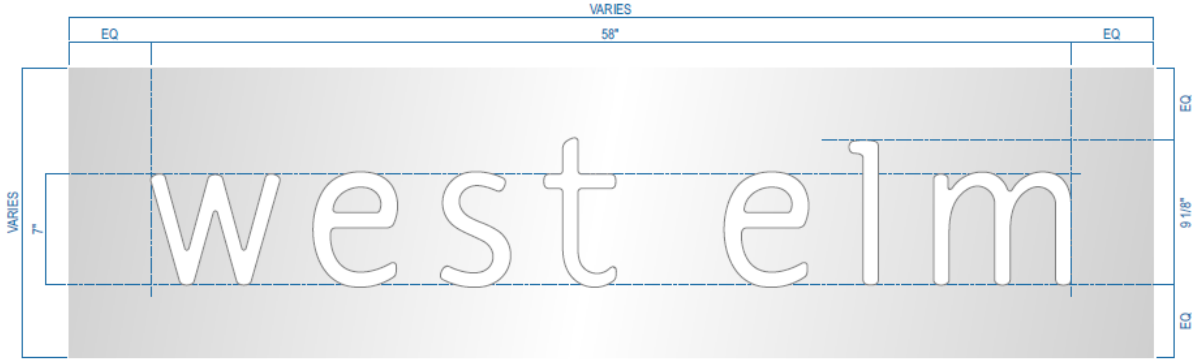

# West Elm Sign B Details (Window Vinyl)

**B**

**SIGN B** **TRANSOM WINDOW | VINYL LETTERS**  
 Scale: 1 1/2" = 1'-0" QTY. REQ'D: TWO (2)  
 3.63 SQ. FT.

- MATERIAL: VINYL
- COLOR: WHITE
- APPLICATION: 1st SURFACE
- INSTALLATION: CENTER ON TRANSOM WINDOW