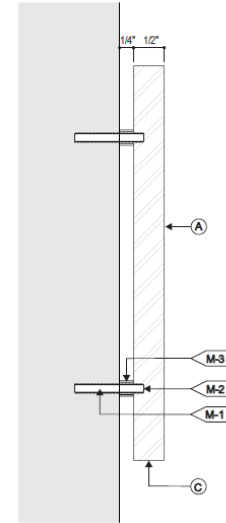

West Elm Sign A Details

A

NON-ILLUM PLATE LETTERS | FRONT VIEW
 Scale: 1" = 1'-0"
 QTY. REQ'D: ONE (1)
 7.57 SQ. FT.

- LETTER MATERIAL | 1/2" PLATE
- LETTER FACE COLOR | PAINT | SATIN WHITE
- LETTER RETURN COLOR | PAINT | SATIN WHITE
- SPACERS: 1/4" | PAINT | SATIN BLACK
- INSTALLATION | STUDS & ADHESIVE