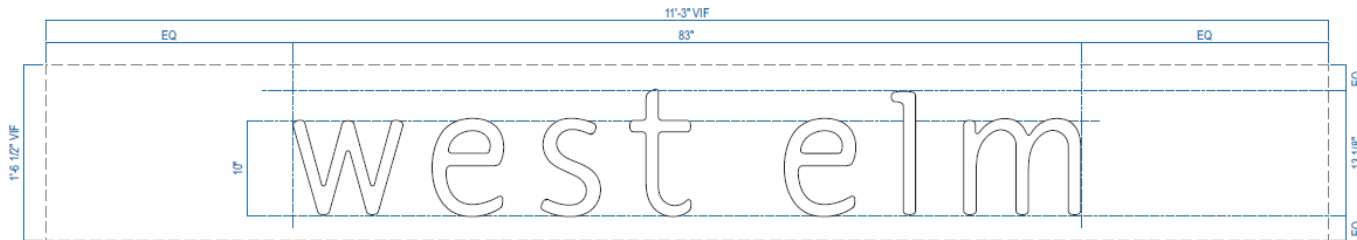

West Elm Sign A Details

A

NON-ILLUM PLATE LETTERS | FRONT VIEW
 Scale: 1" = 1'-0"
 QTY. REQ'D: ONE (1)
 7.57 SQ. FT.

- LETTER MATERIAL | 1/2" PLATE
- LETTER FACE COLOR | PAINT | SATIN WHITE
- LETTER RETURN COLOR | PAINT | SATIN WHITE
- SPACERS: 1/4" | PAINT | SATIN BLACK
- INSTALLATION | STUDS & ADHESIVE