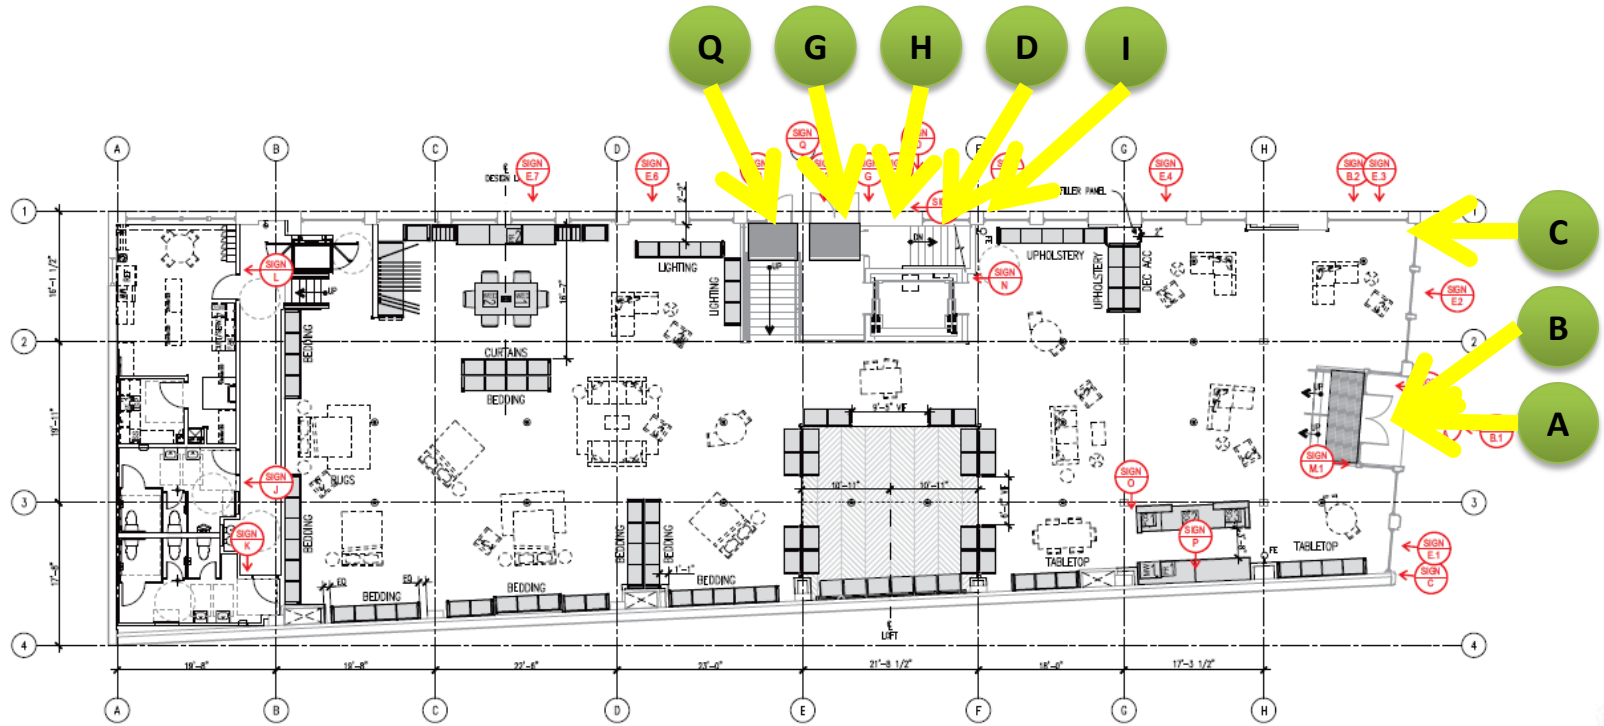

West Elm Proposed Sign Locations – Overhead View

Client & Location
west elm 164 Middle St
 Portland ME

Customer Approval Signature

Revisions

Drawing ID

Date
5.31.17

Page #

Drawn By