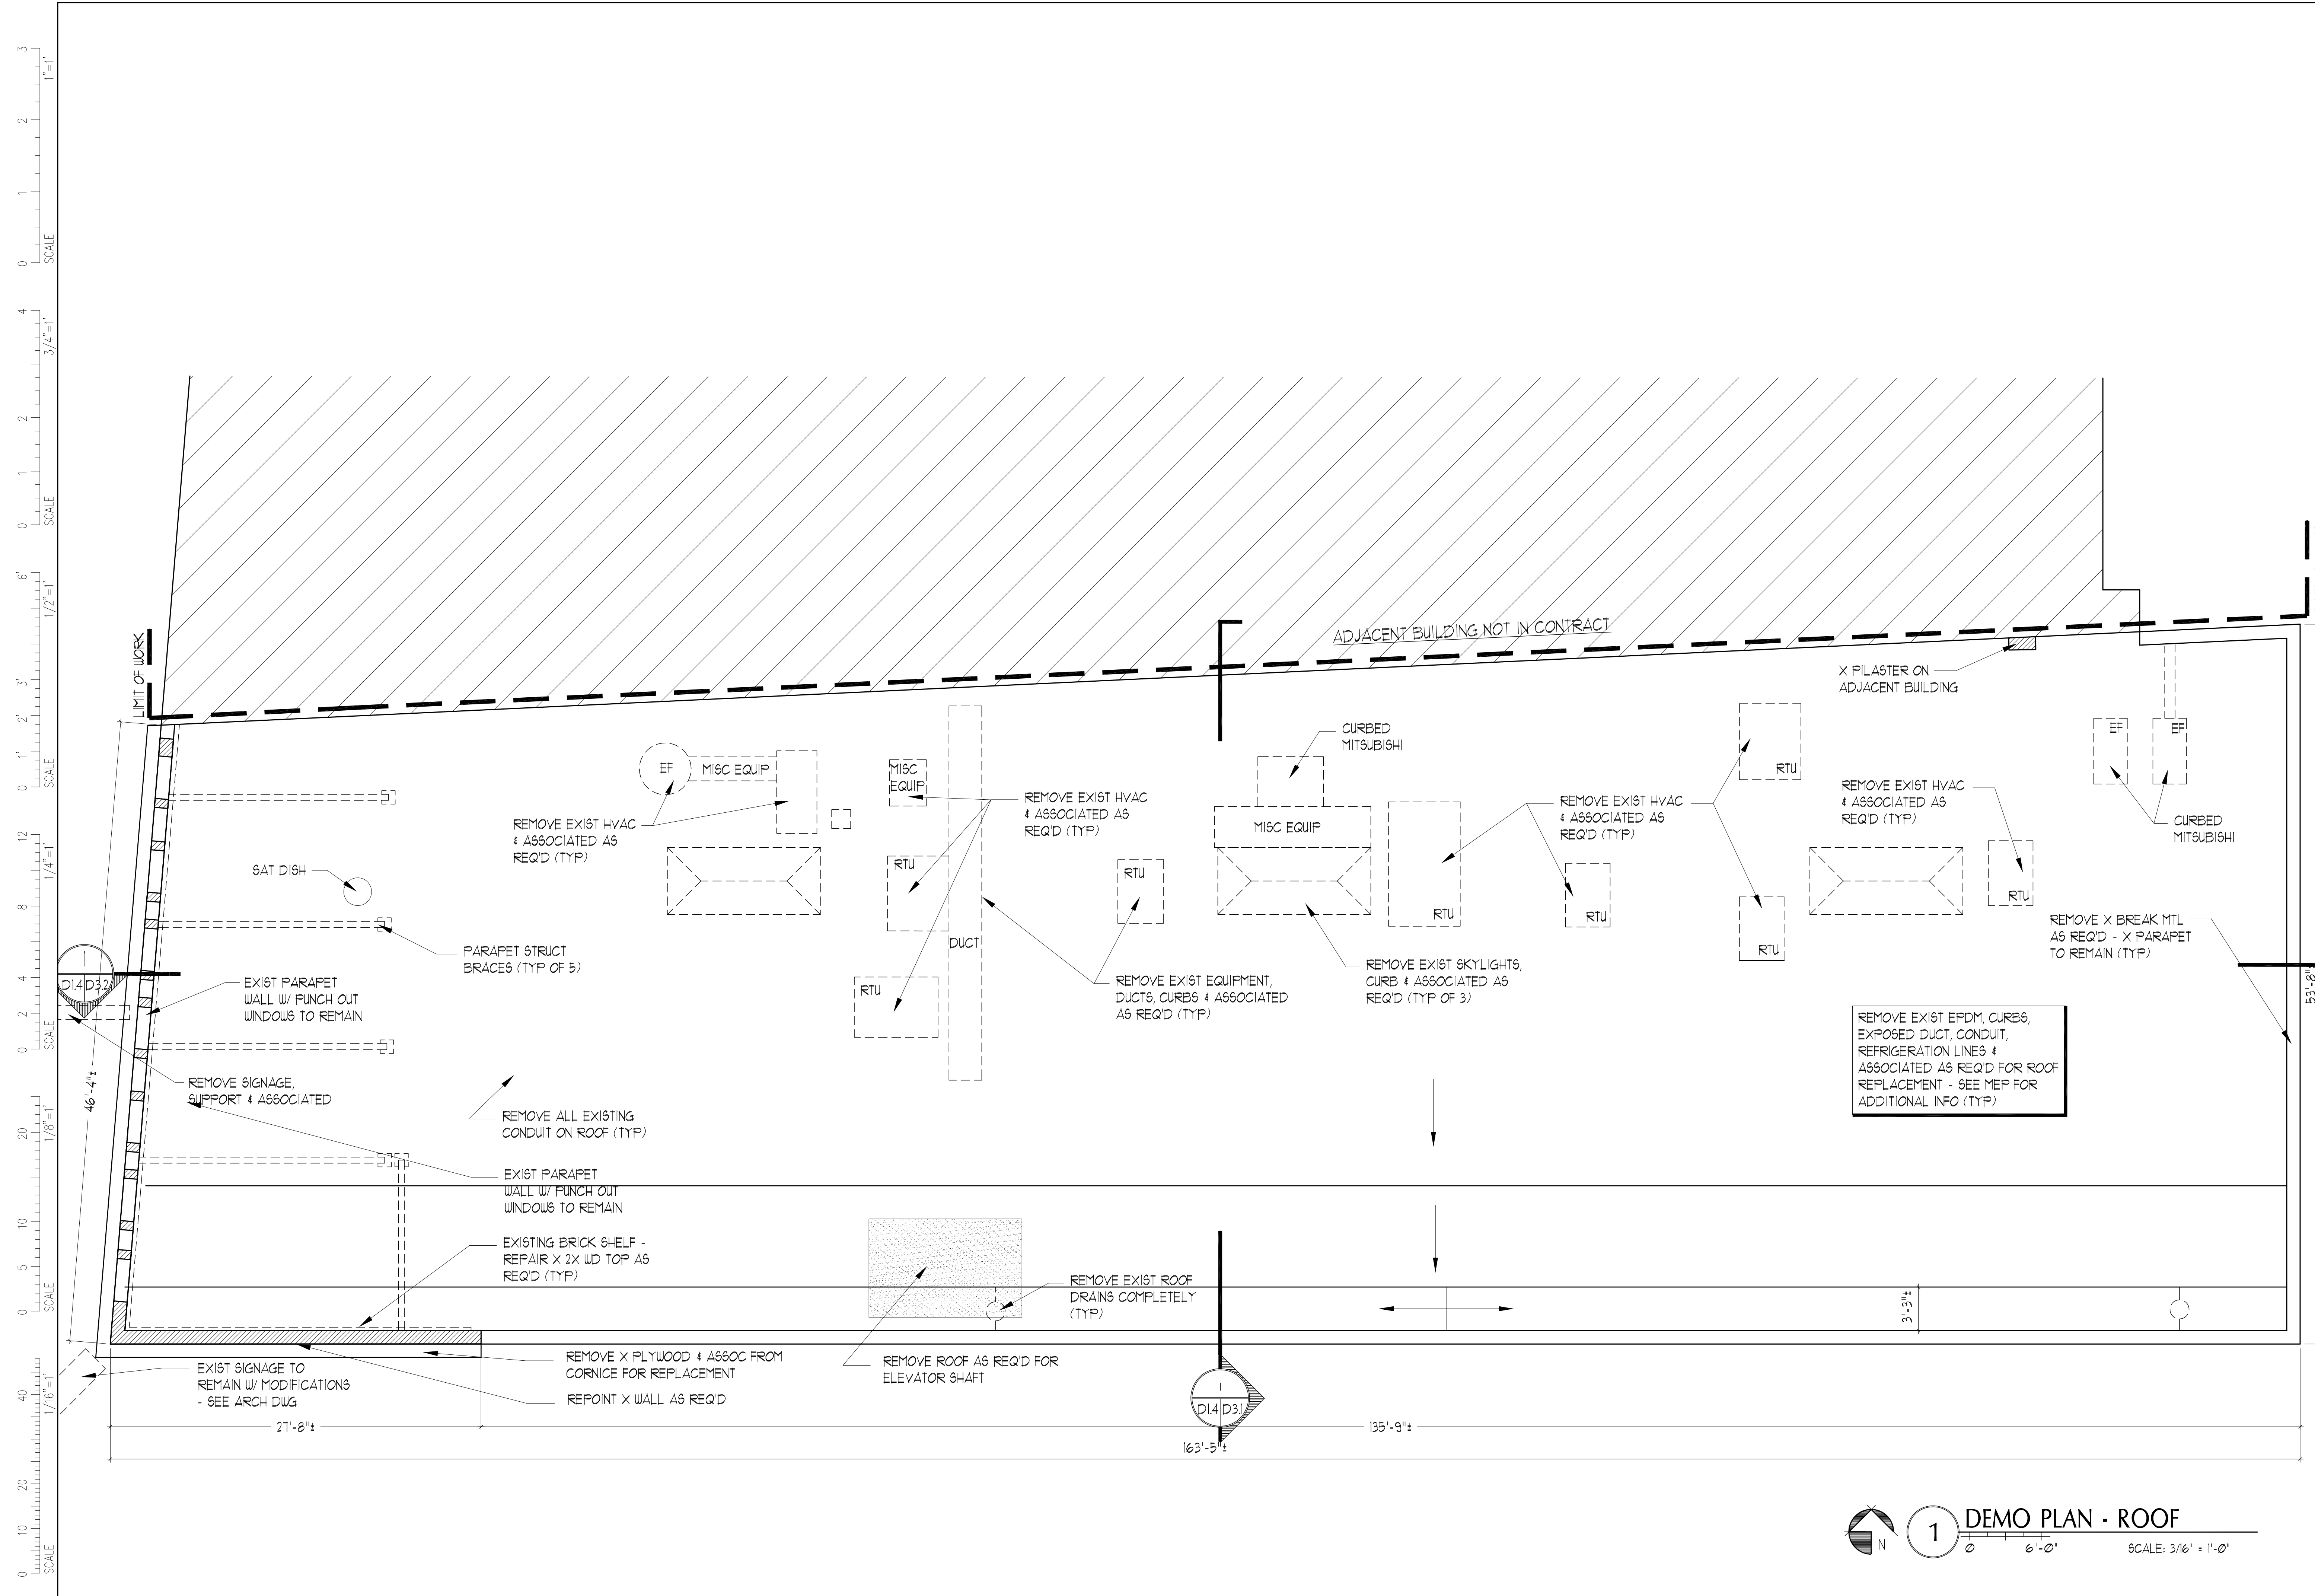

PORT CITY ARCHITECTURE

65 NEWBURY STREET
PORTLAND, ME 04101
207.761.9000

Consultants:

**PERMIT SET
NOT FOR
CONSTRUCTION**

**NEWPORT
DEVELOPMENT
ASSOCIATES**

164 Middle St
Portland, Maine

#	DATE	DESCRIPTION

Date Issued September 9, 2016
Project Number 16201
Drawing Scale AS NOTED

**DEMO ROOF
PLAN**

Drawn By
JFP CM
TS CR
Checked By
LAS

D1.4

1 DEMO PLAN - ROOF
SCALE: 3/16" = 1'-0"