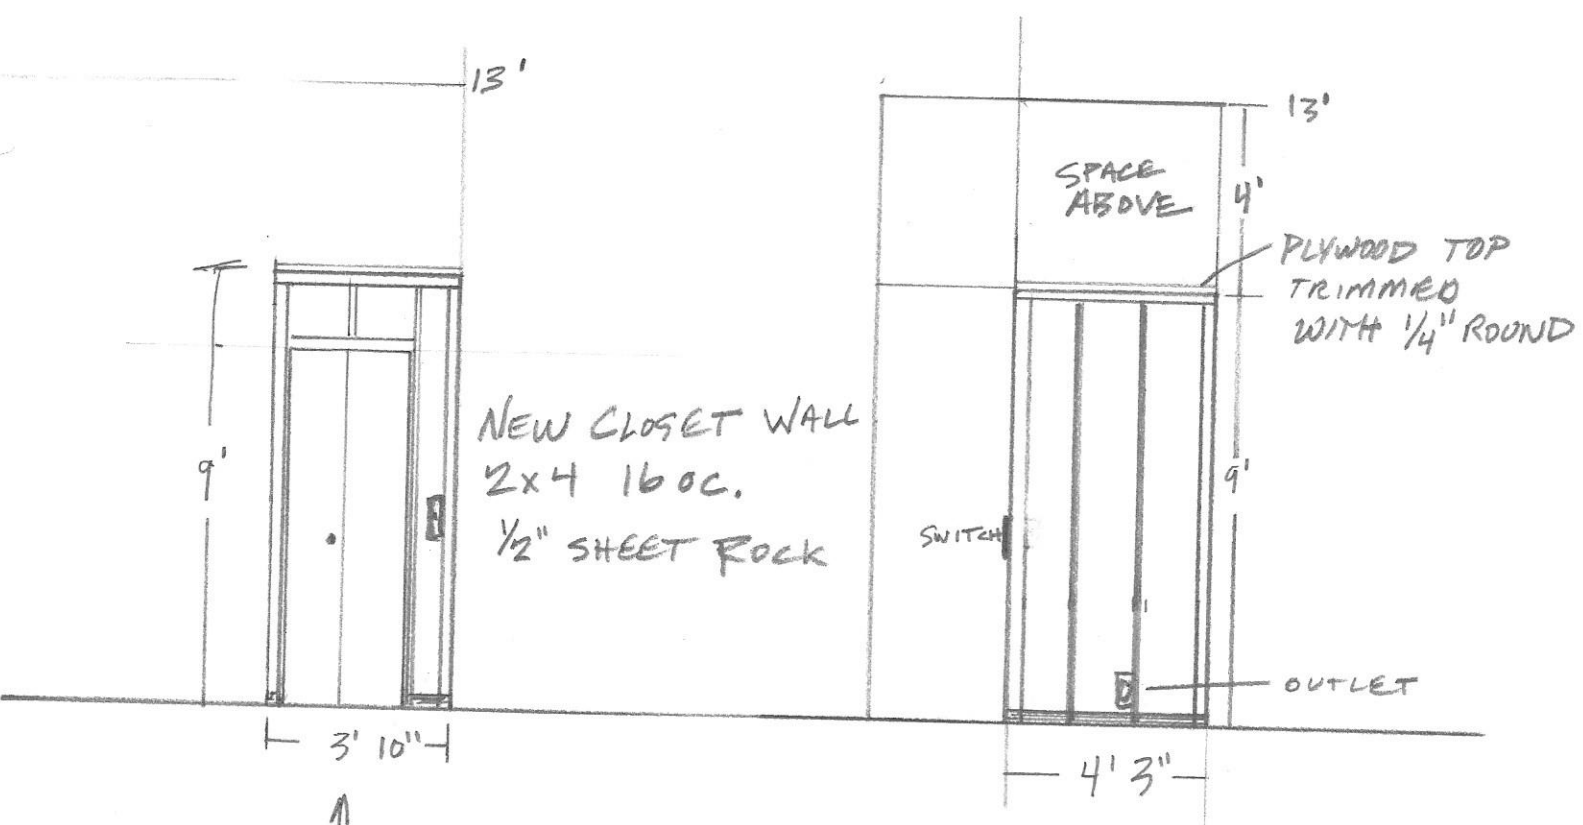

A10

NEW CLOSET ELEVATION  
TWO WALLS  
99 SILVER ST #310

NEW CLOSET WALL  
2x4 16 OC.  
1/2" SHEET ROCK

PLYWOOD TOP  
TRIMMED  
WITH 1/4" ROUND

SWITCH

OUTLET

↑  
NEW JELD-WEN CRAFTSMAN  
BI FOLD DOOR 32"

0 2 4 6 8ft.  
1 1 1 1 1