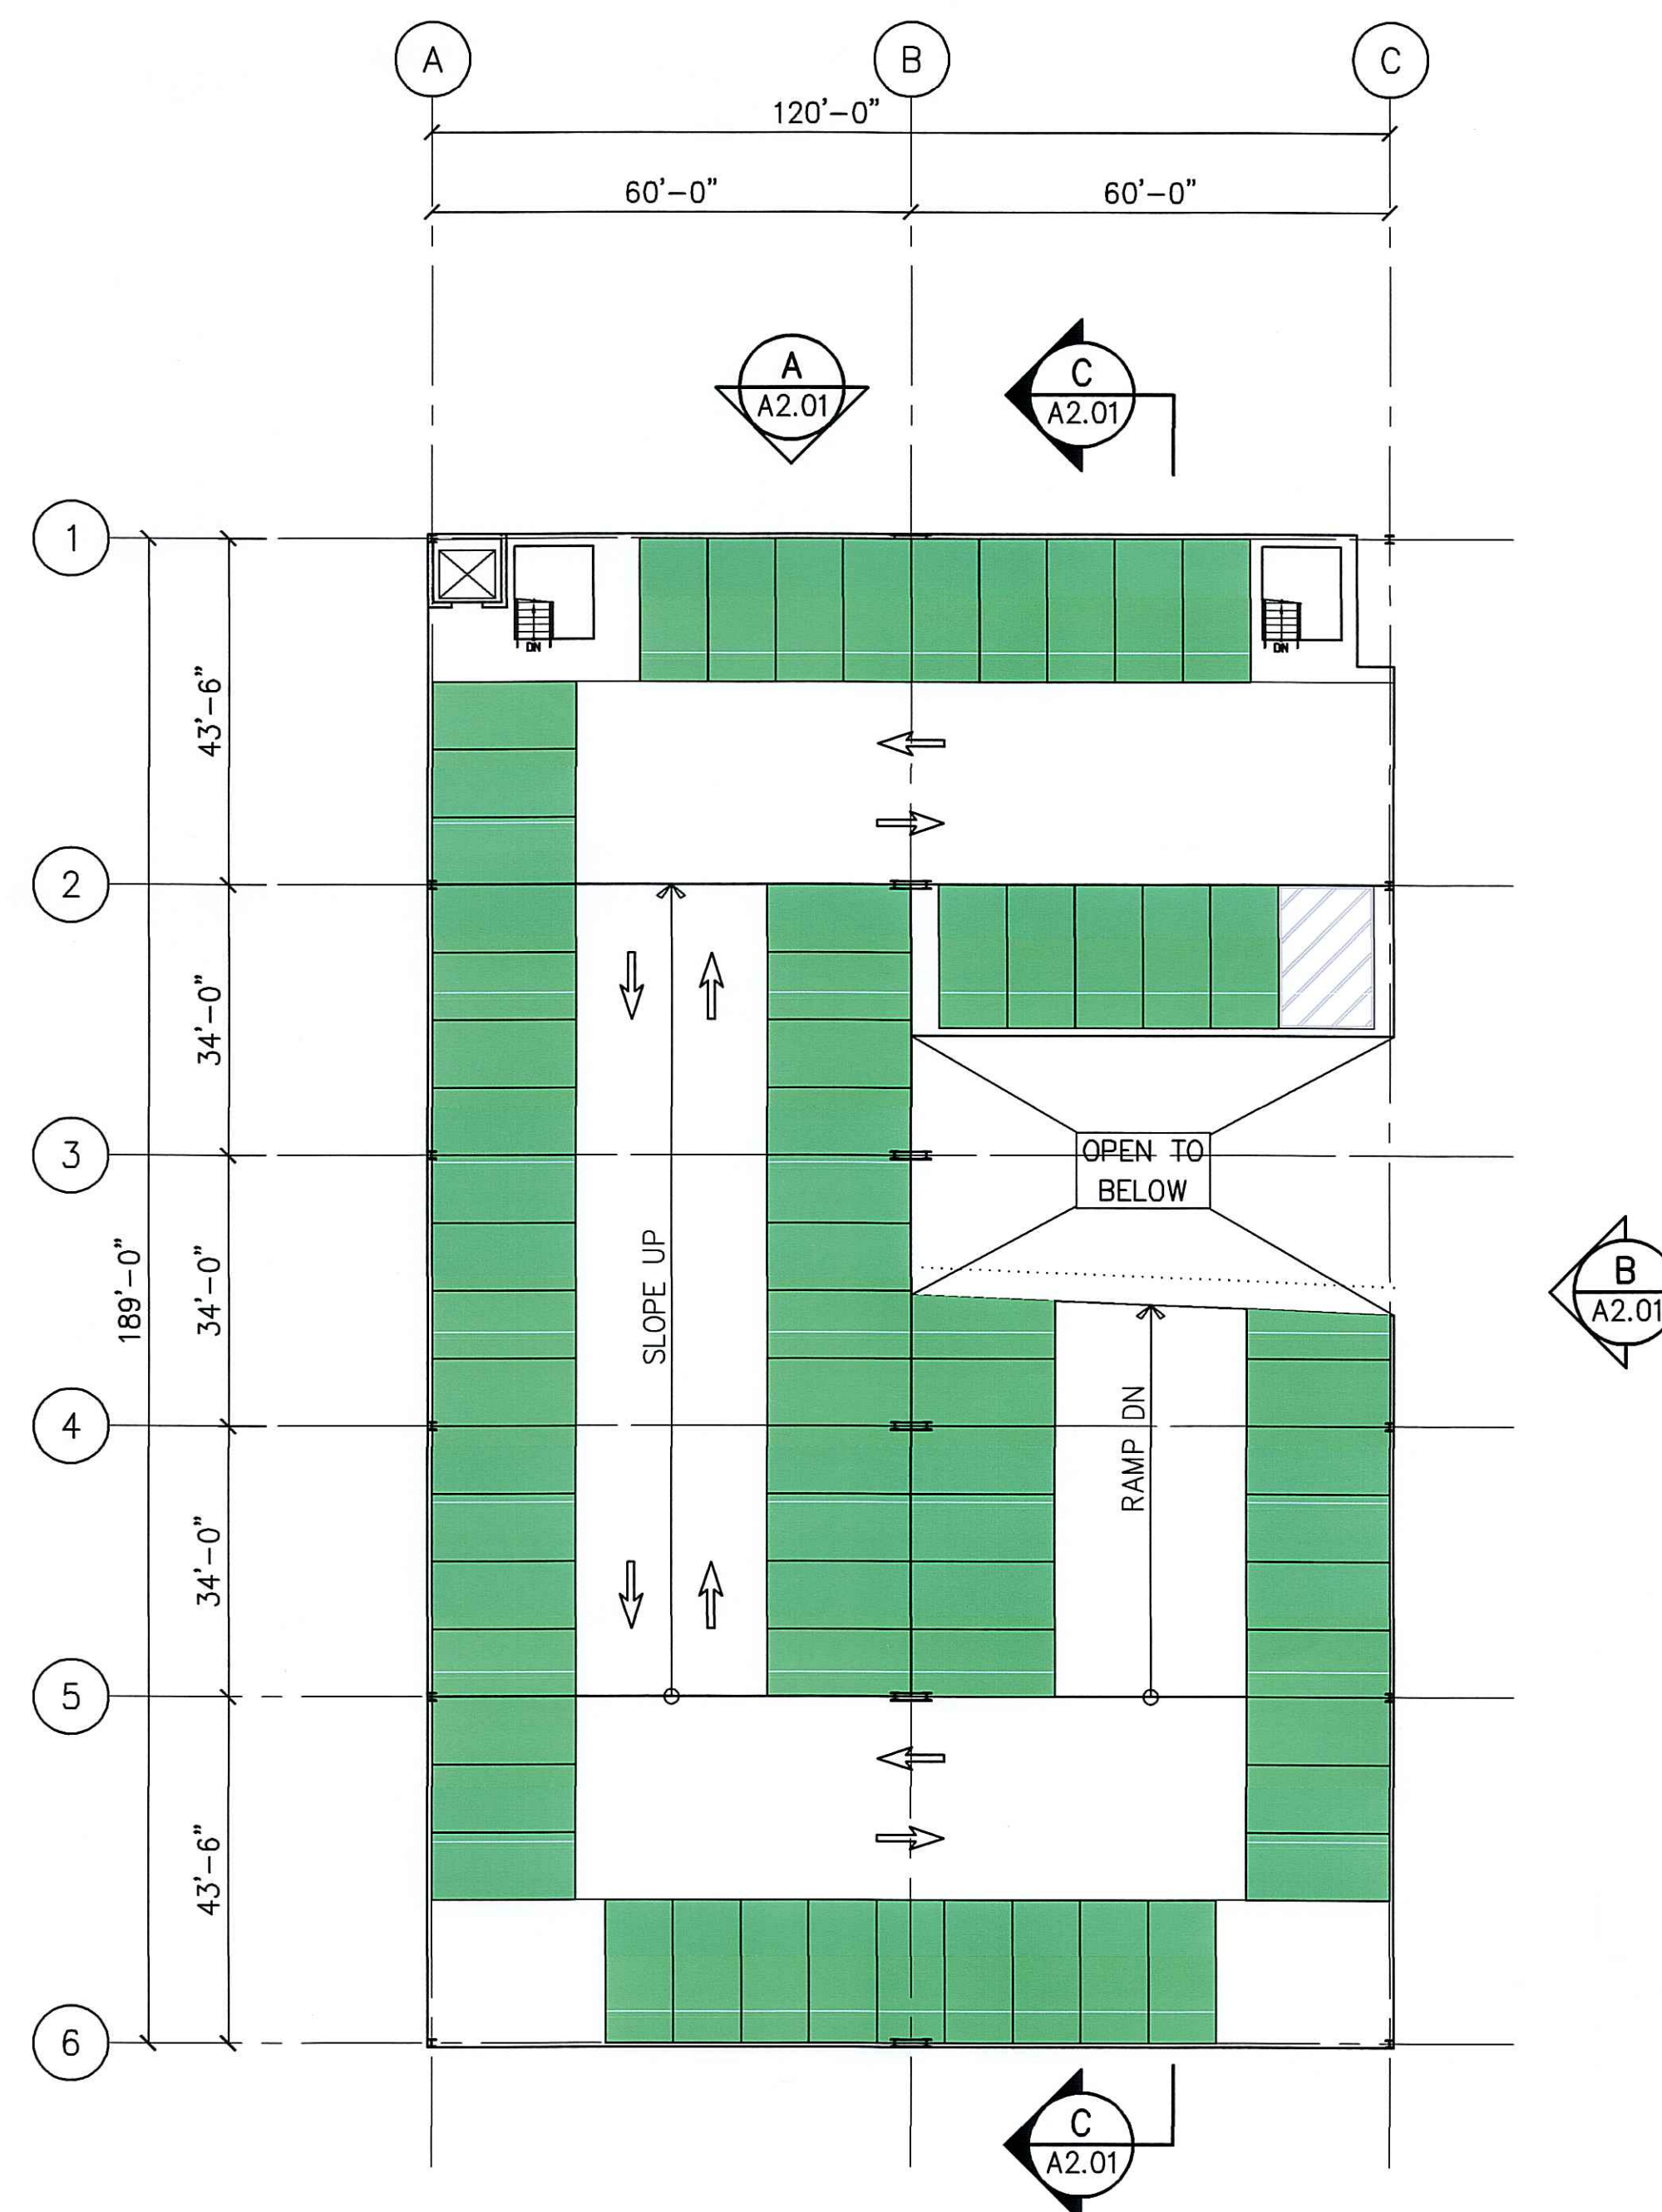

Project Number 16-038

Stamp

Drawing Title

**SIXTH LEVEL
PARKING PLAN**

Sheet Number

A1.04

SIXTH LEVEL PARKING PLAN
1/16" = 1'-0"

PROGRESS DRAWINGS
FOR REVIEW
08.01.2016