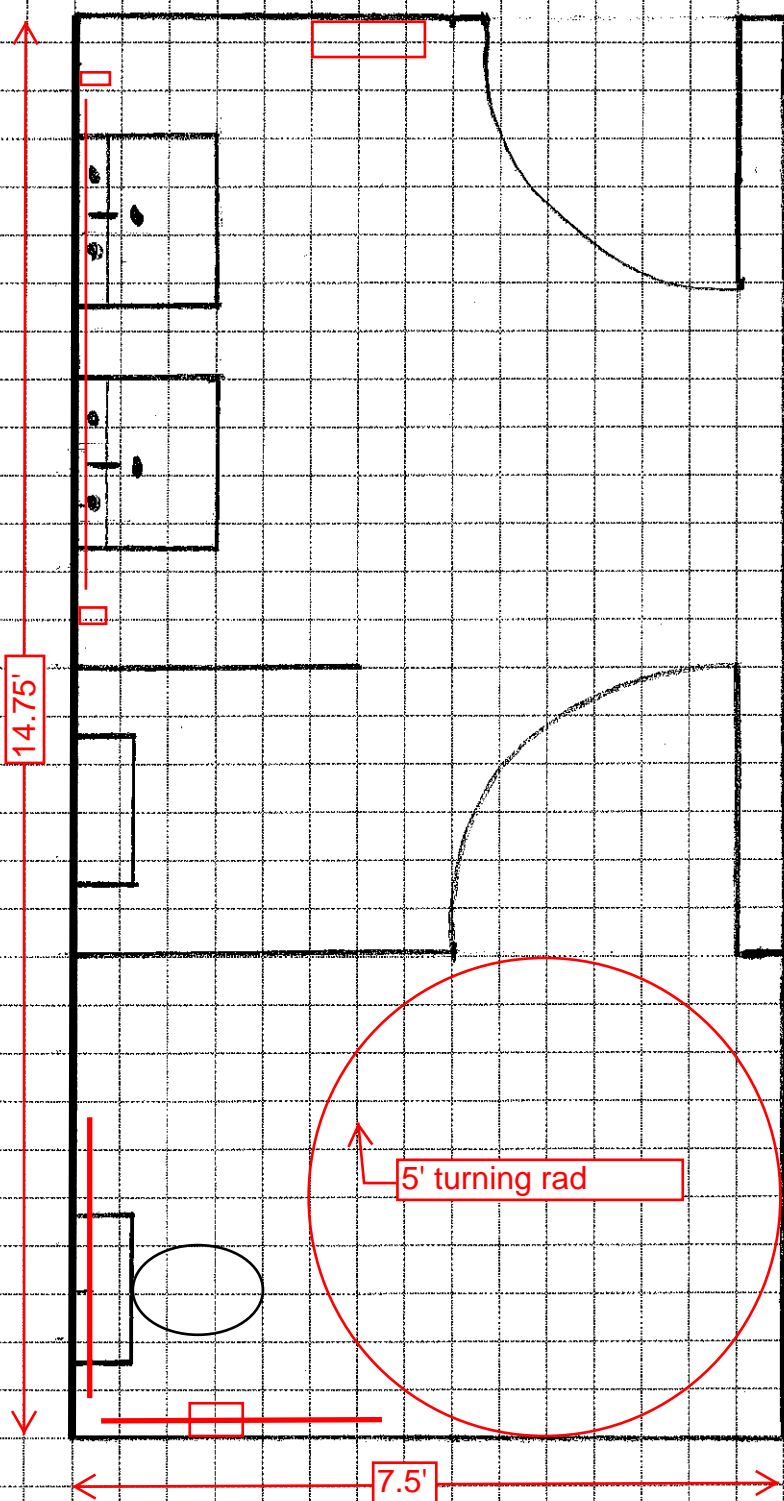

NEW MEN'S HC BATHROOM

Room and entry door are existing

- New bathroom to consist of the following:
- (1) HC Toilet
 - (1) Urinal
 - (2) Wall mounted sinks
 - (2) wall mounted soap dispensers
 - (1) 60" framed mirror
 - (1) Toilet paper dispenser
 - (1) Semi-recessed paper towel dispenser and trash receptacle

5' turning rad

14.75'

7.5'