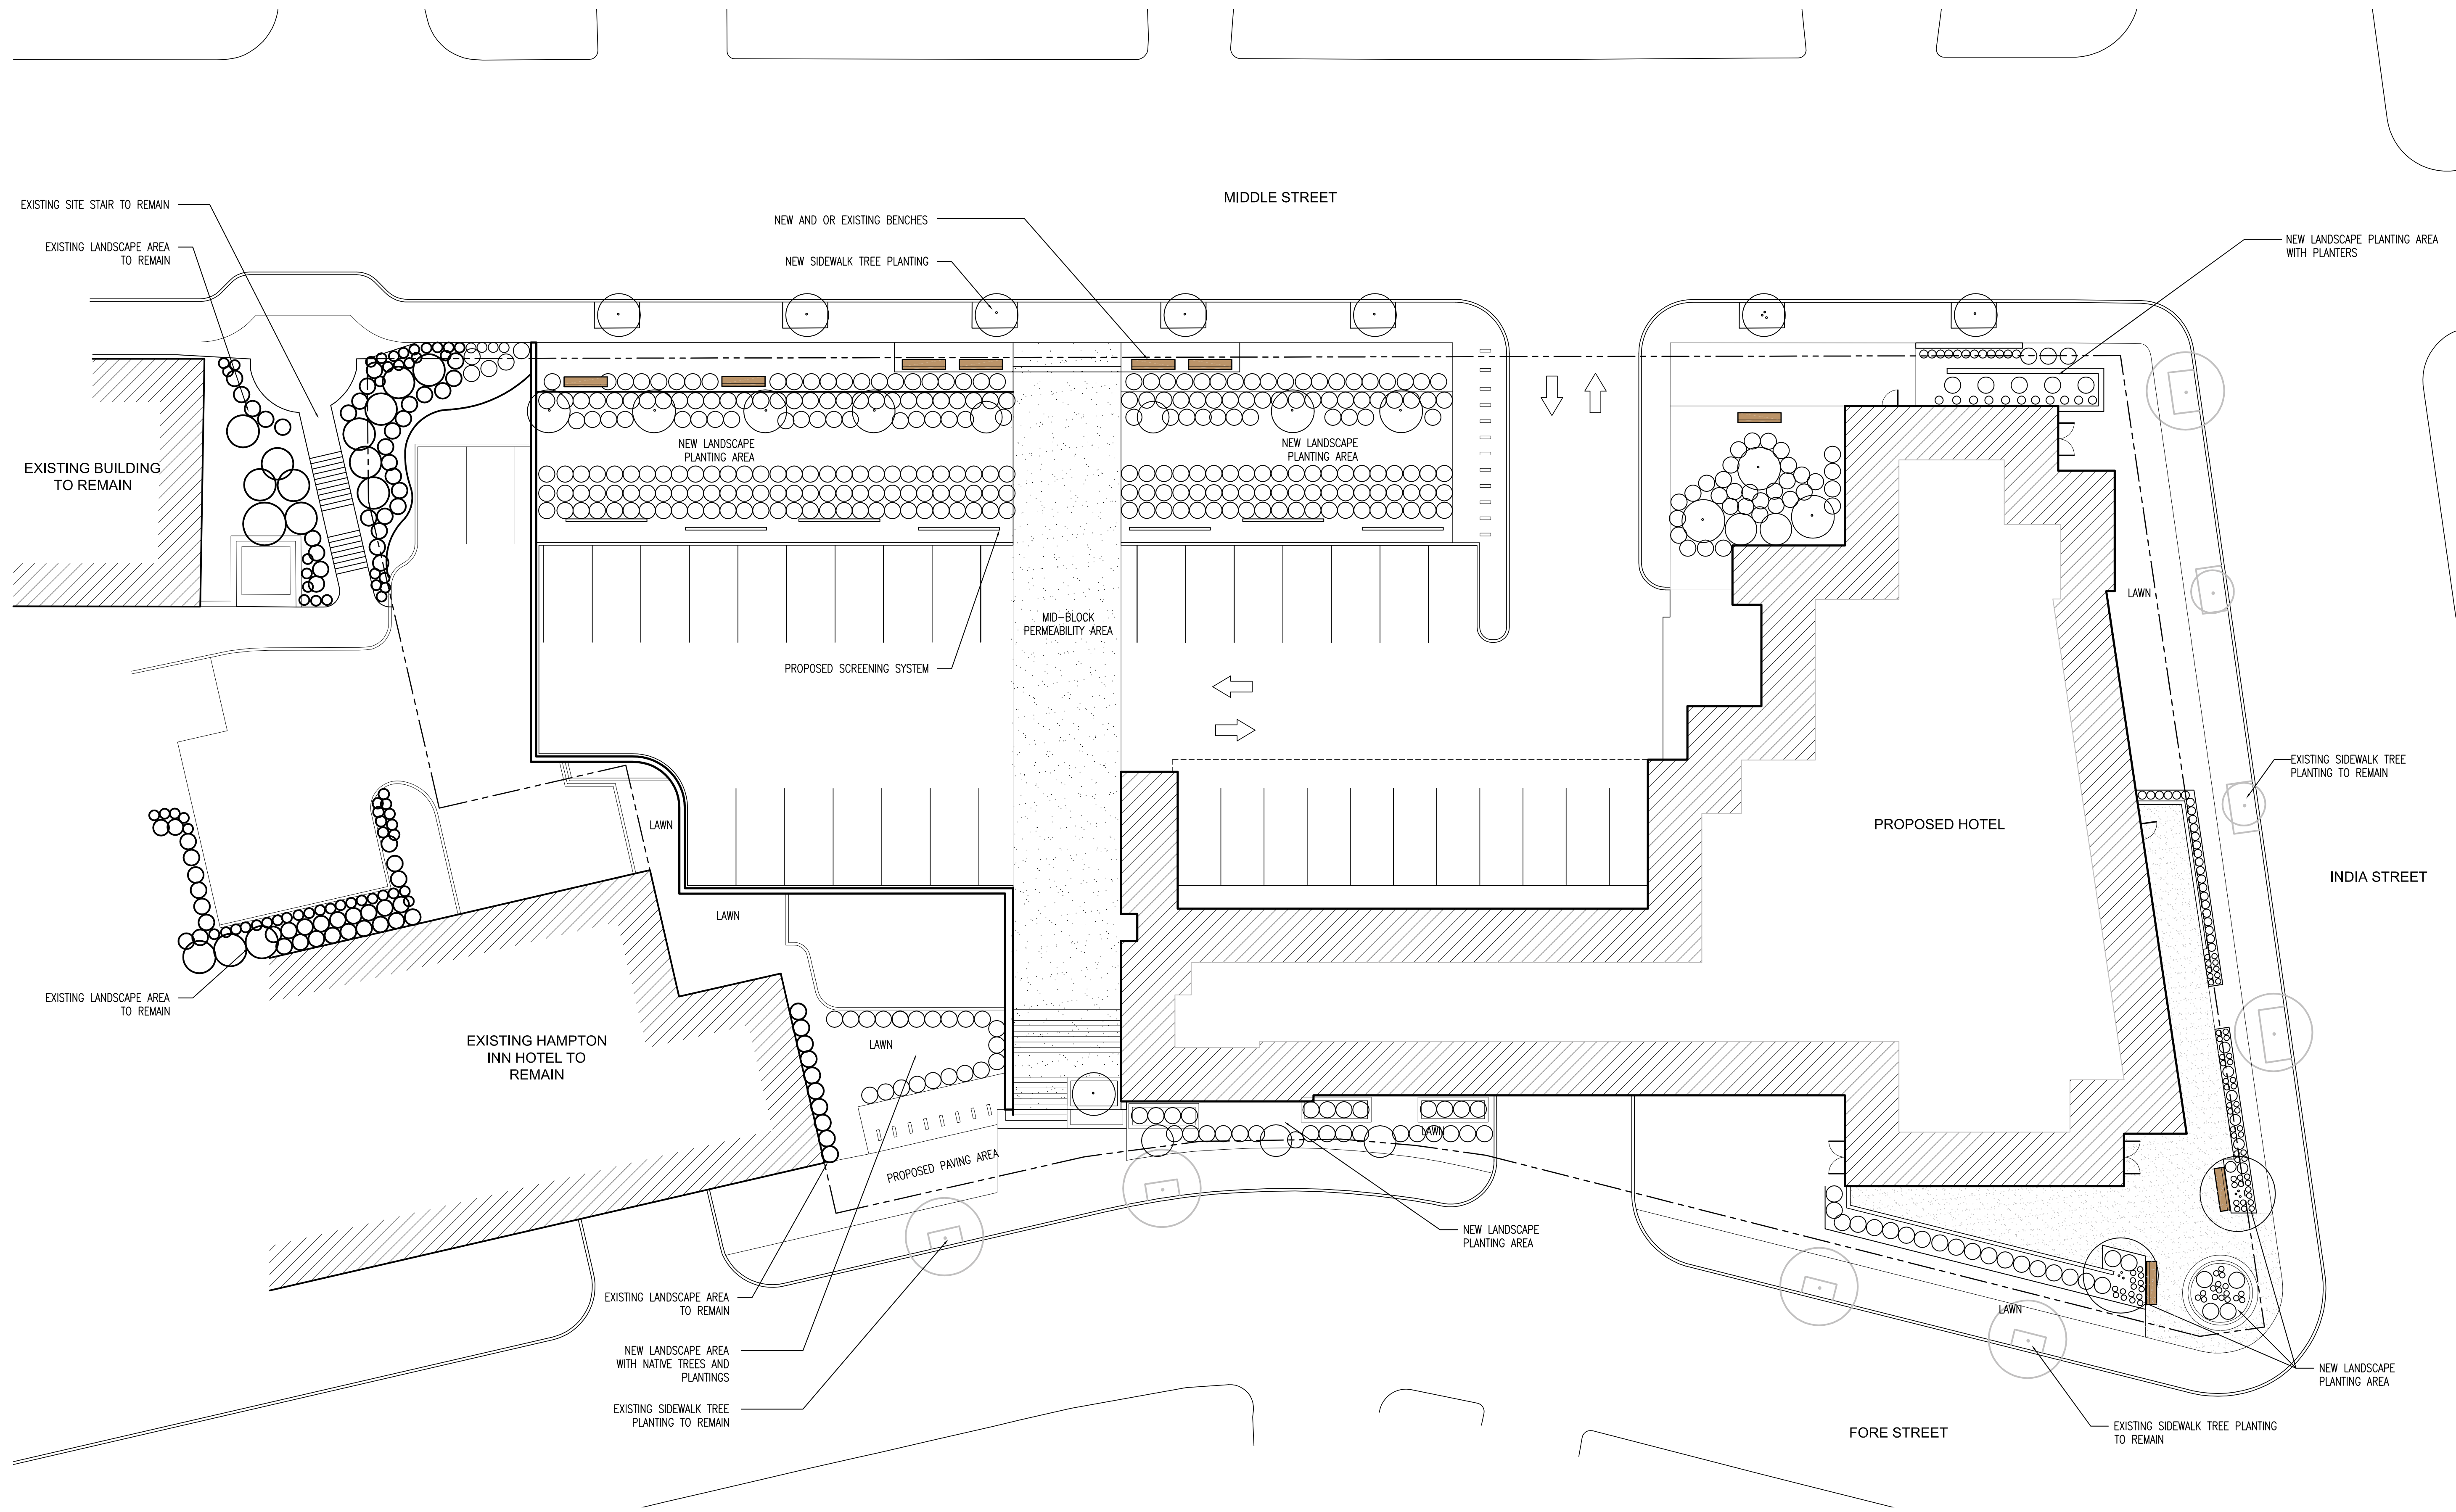

PRELIMINARY TREE PLANTING LIST

SWAMP WHITE OAK
 AMERICAN ELM - VALLEY FORGE
 AMERICAN HORNBEAM
 SERVICEBERRY 'COLMULUS'
 WHITE CEDAR 'TECHNY'

LANDSCAPE PLAN
 1/16" = 1'-0"