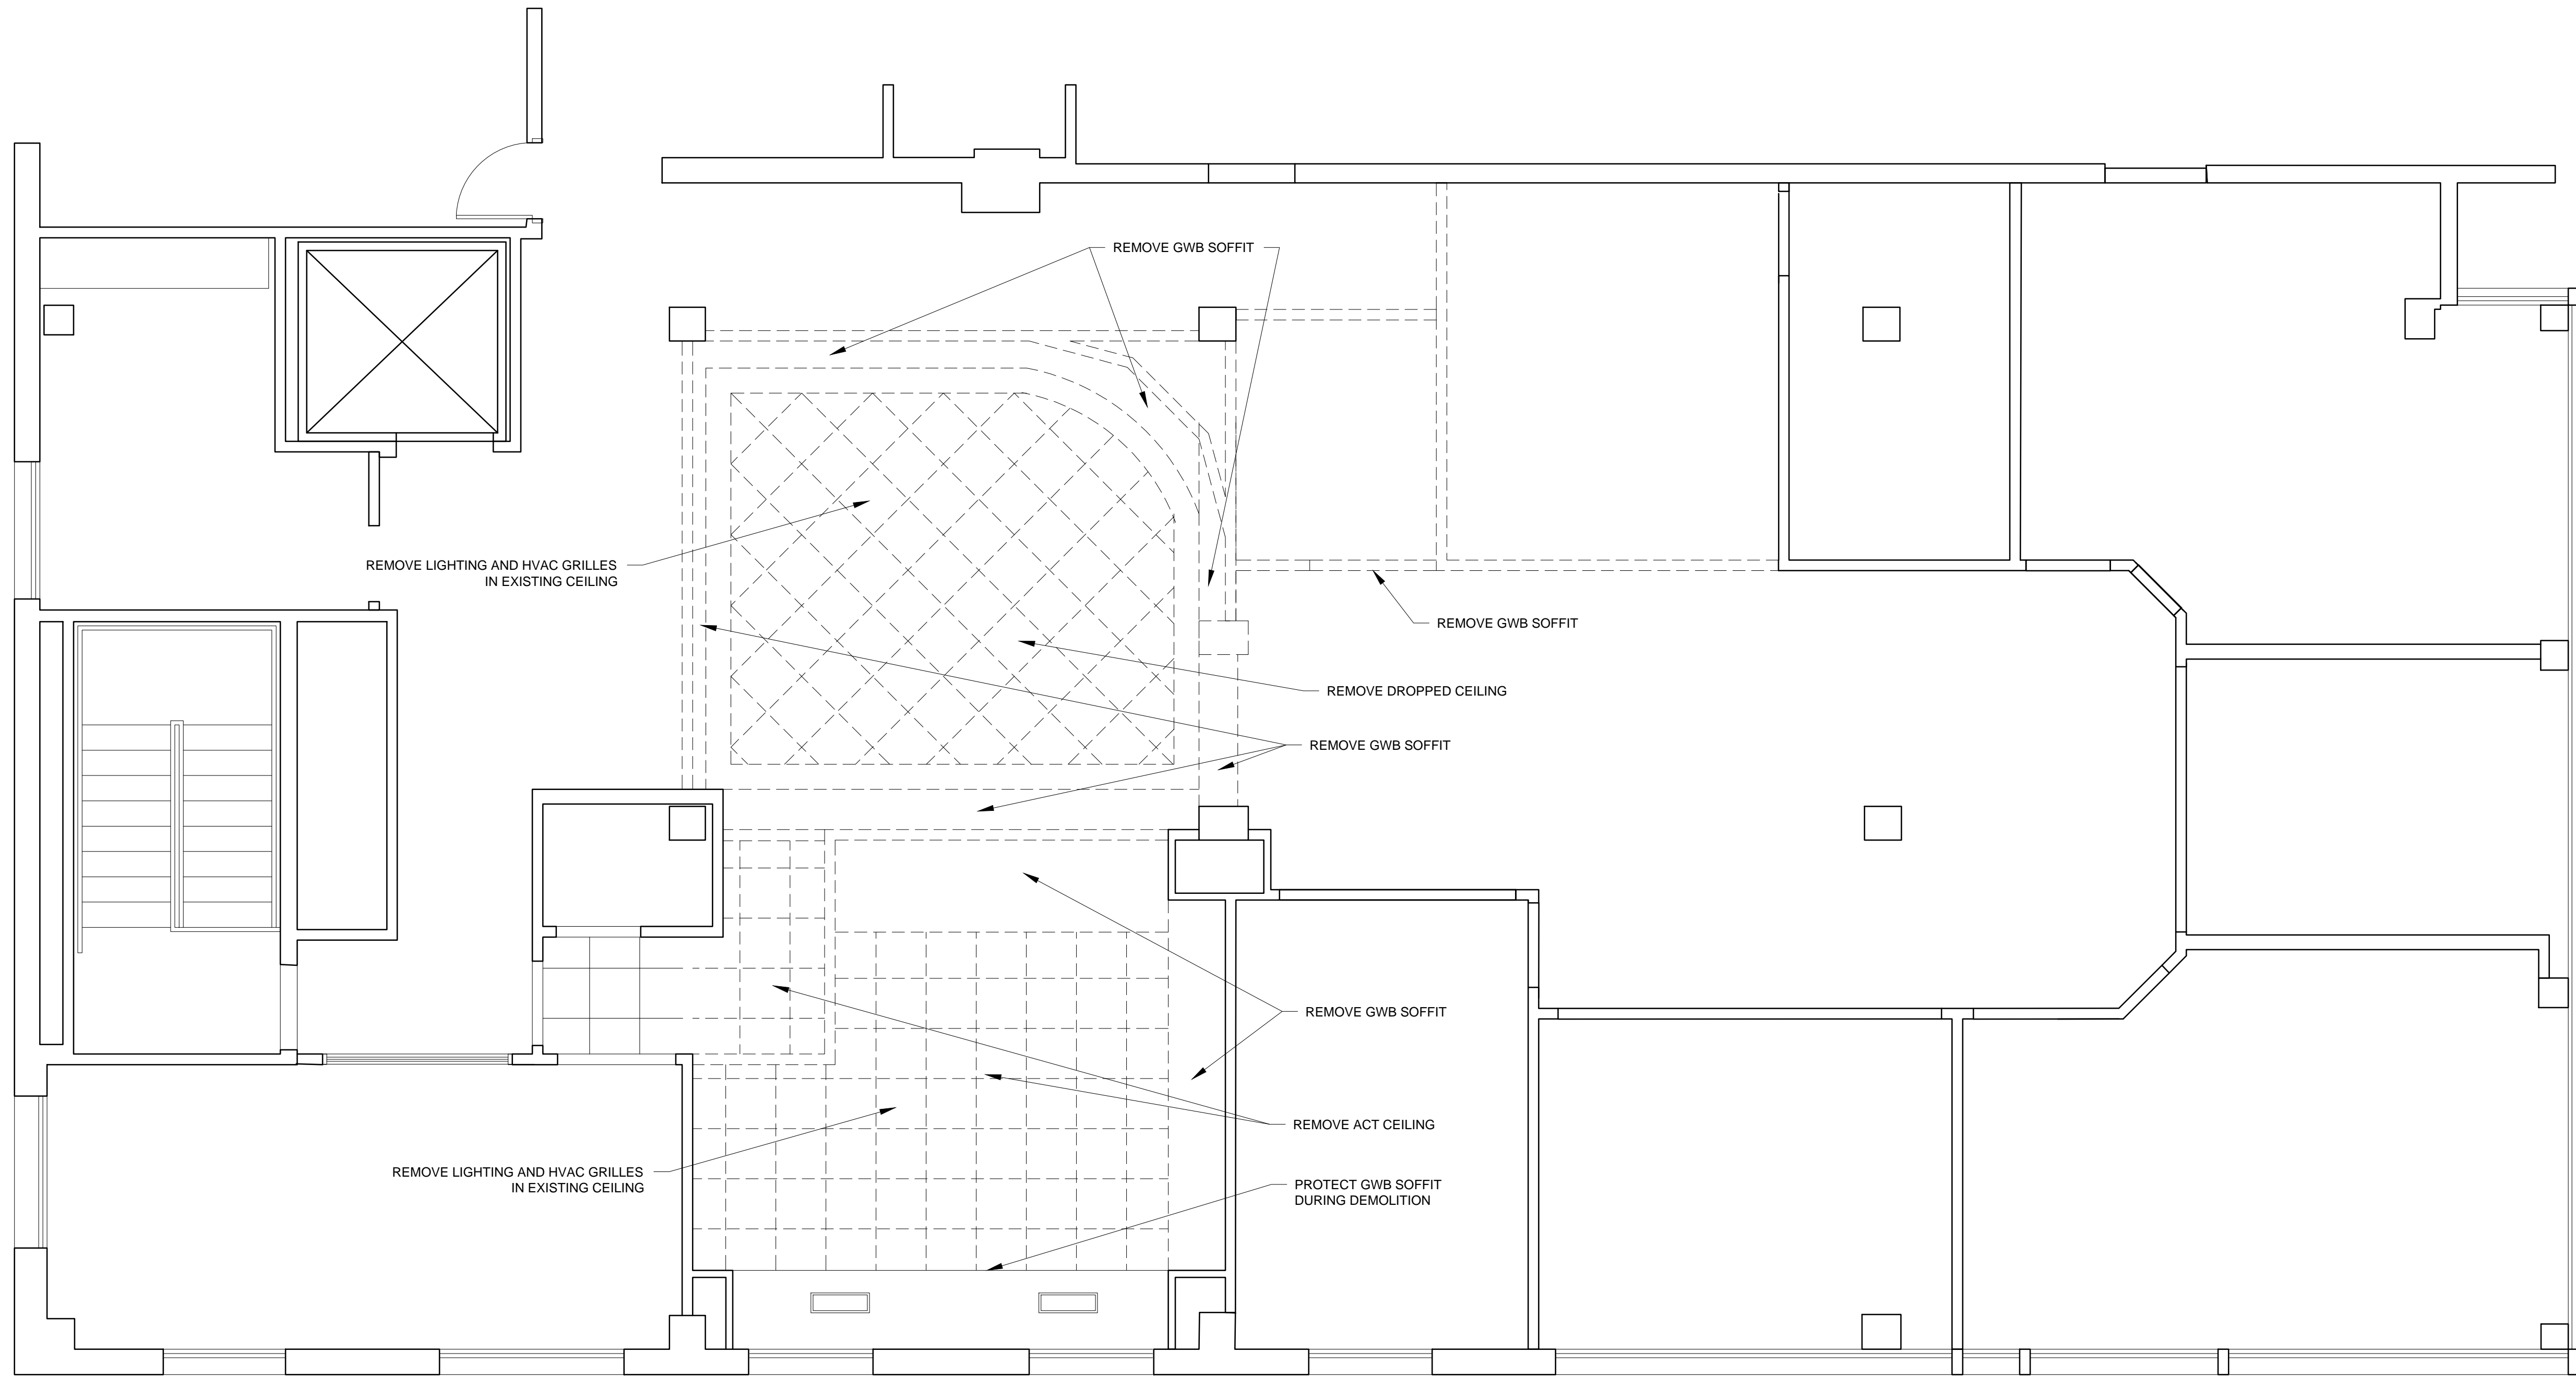

© 2017 RYAN SENATORE ARCHITECTURE

RENOVATIONS FOR VETS FIRST CHOICE
7 CUSTOM HOUSE STREET, 3RD FLOOR
PORTLAND, MAINE

CONSULTANTS:

REVISIONS:

DATE: SEPTEMBER 19, 2017

PROJECT No. 1750

DRAWN BY: RRT, RJS, JPF

CHECKED BY: RJS

SCALE: AS NOTED

SHEET TITLE:

DEMOLITION
CEILING PLAN

AD1-1

1 DEMOLITION REFLECTED CEILING PLAN
1/4" = 1'-0"