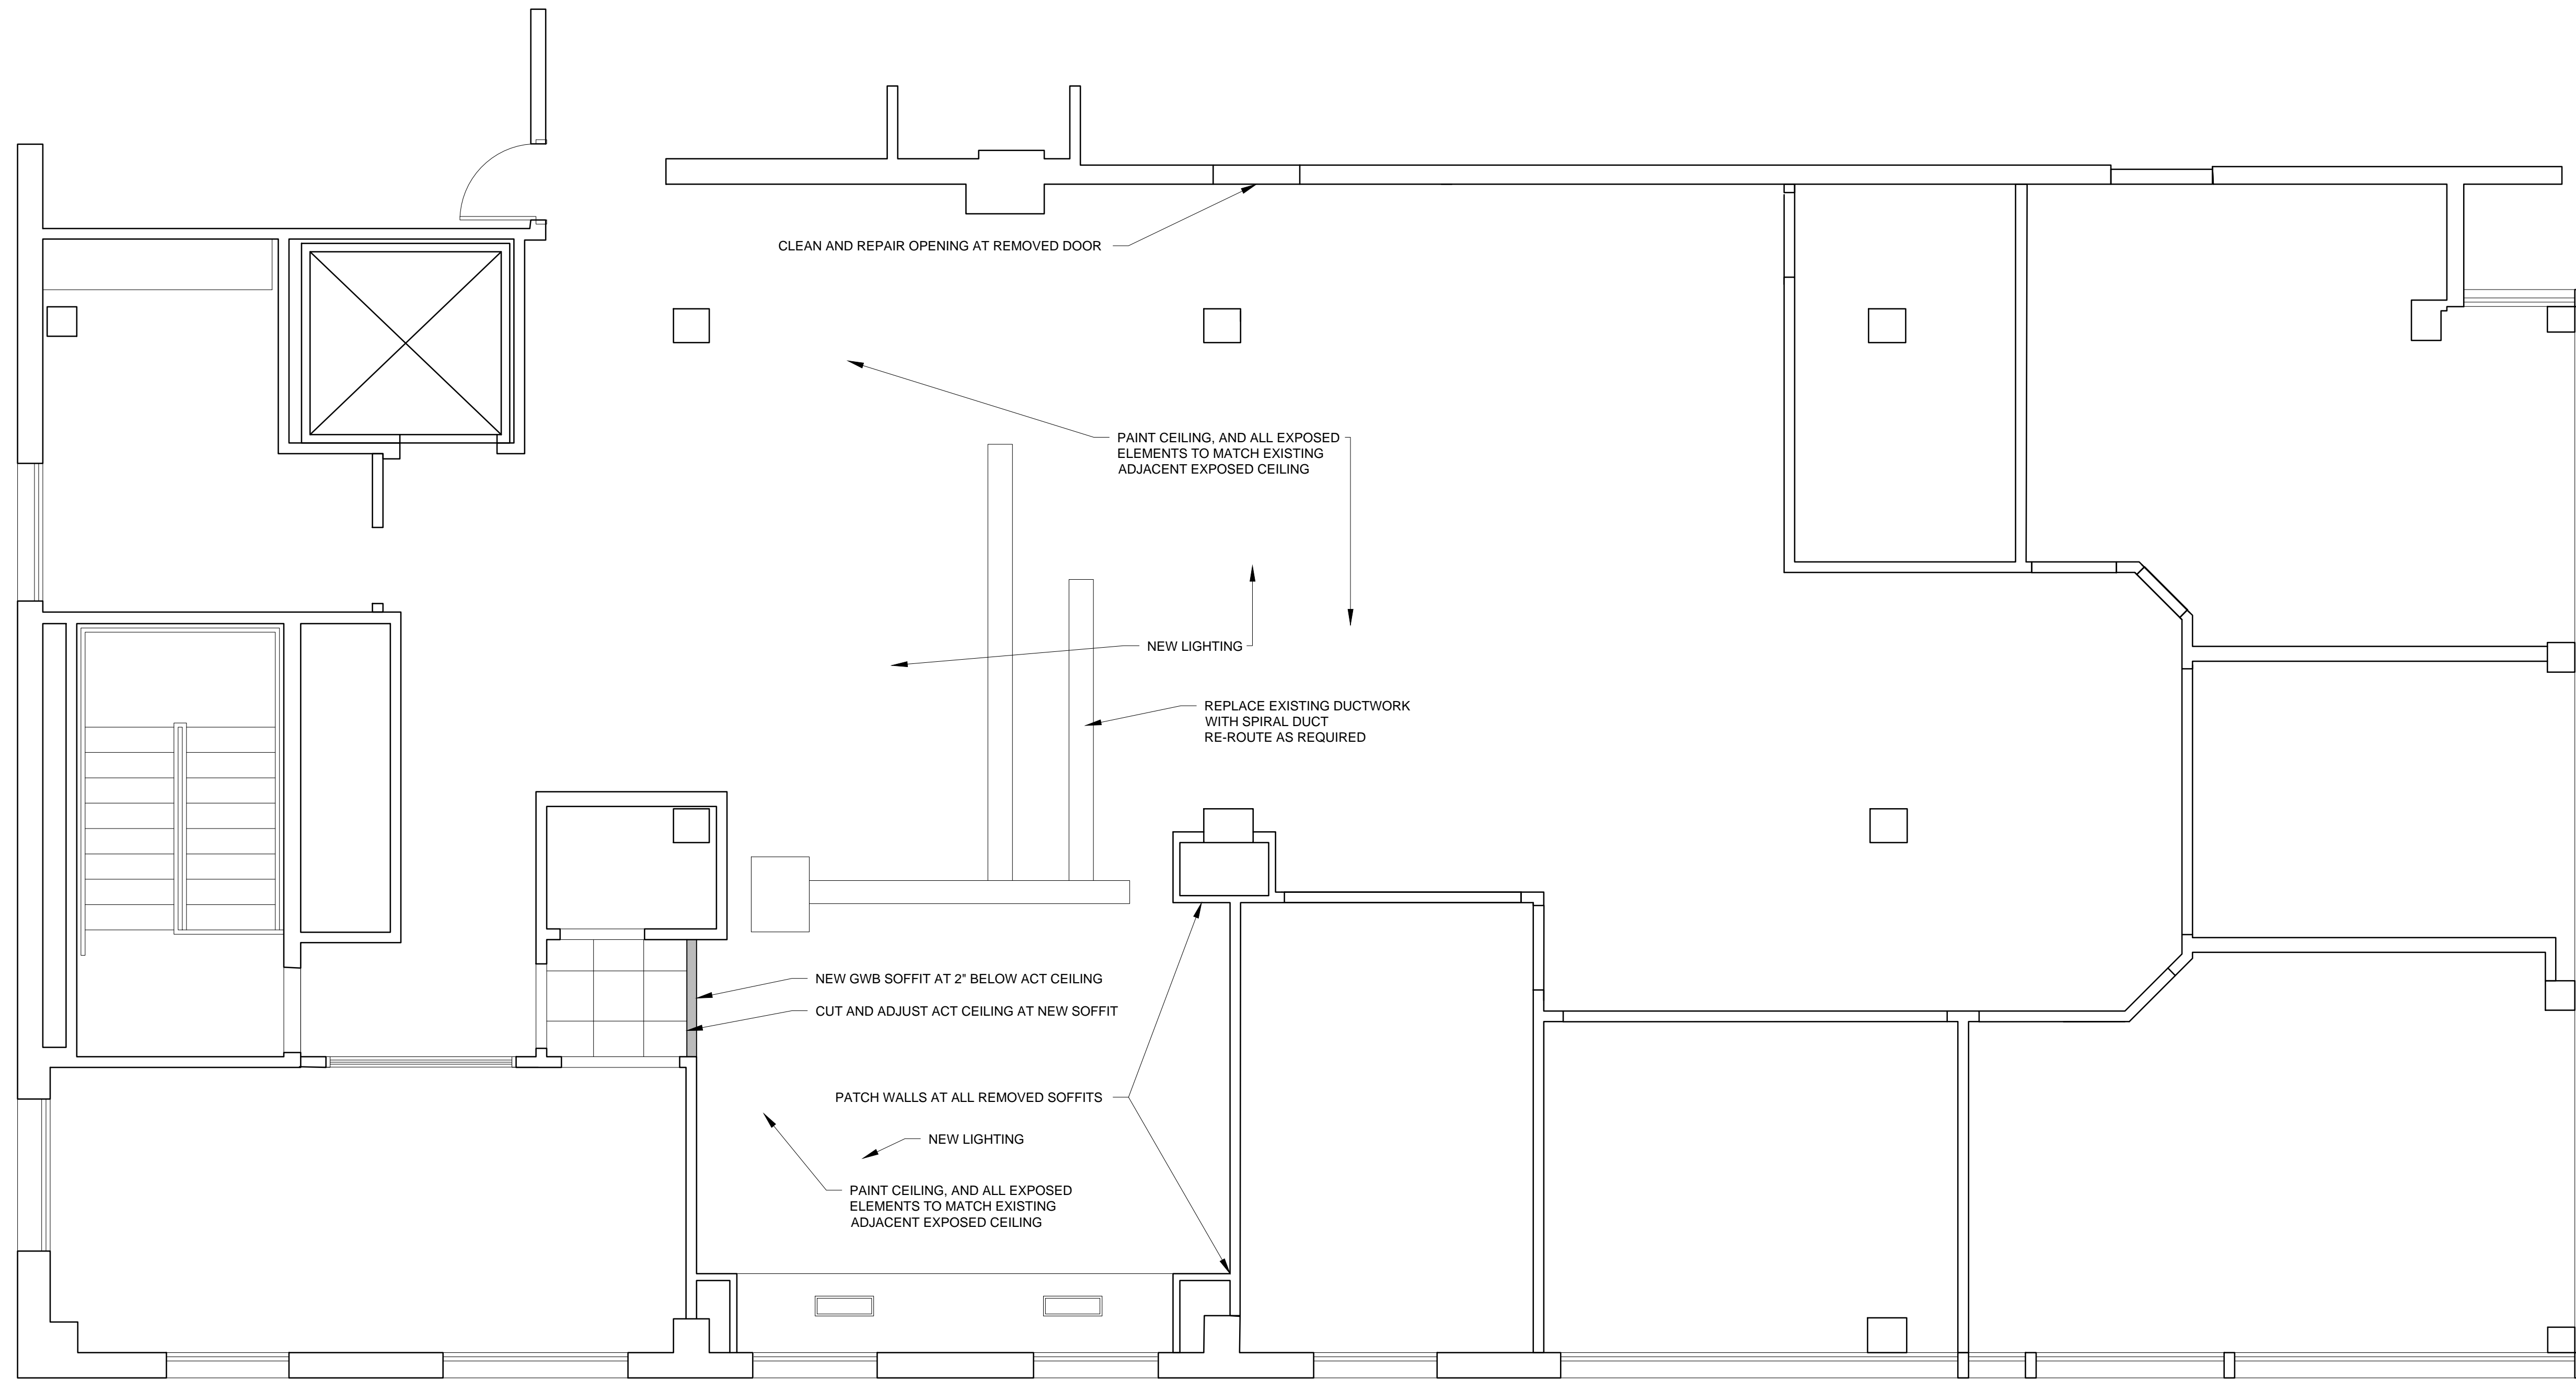

© 2017 RYAN SENATORE ARCHITECTURE

RENOVATIONS FOR VETS FIRST CHOICE
7 CUSTOM HOUSE STREET, 3RD FLOOR
PORTLAND, MAINE

CONSULTANTS:

REVISIONS:

DATE: SEPTEMBER 19, 2017

PROJECT No. 1750

DRAWN BY: RRT, RJS, JPF

CHECKED BY: RJS

SCALE: AS NOTED

SHEET TITLE:

REFLECTED
CEILING PLAN

A1-1

1 REFLECTED CEILING PLAN
1/4" = 1'-0"