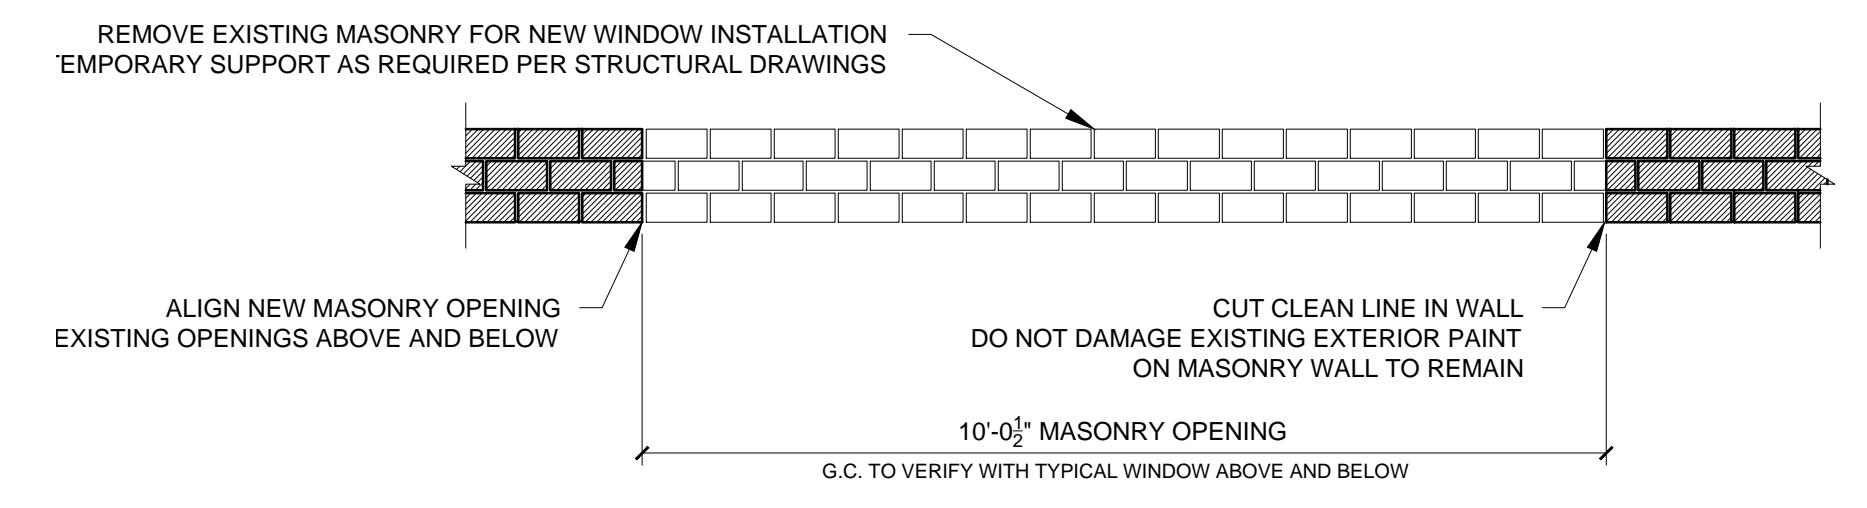

1 DEMOLITION PLAN
1/2" = 1'-0"