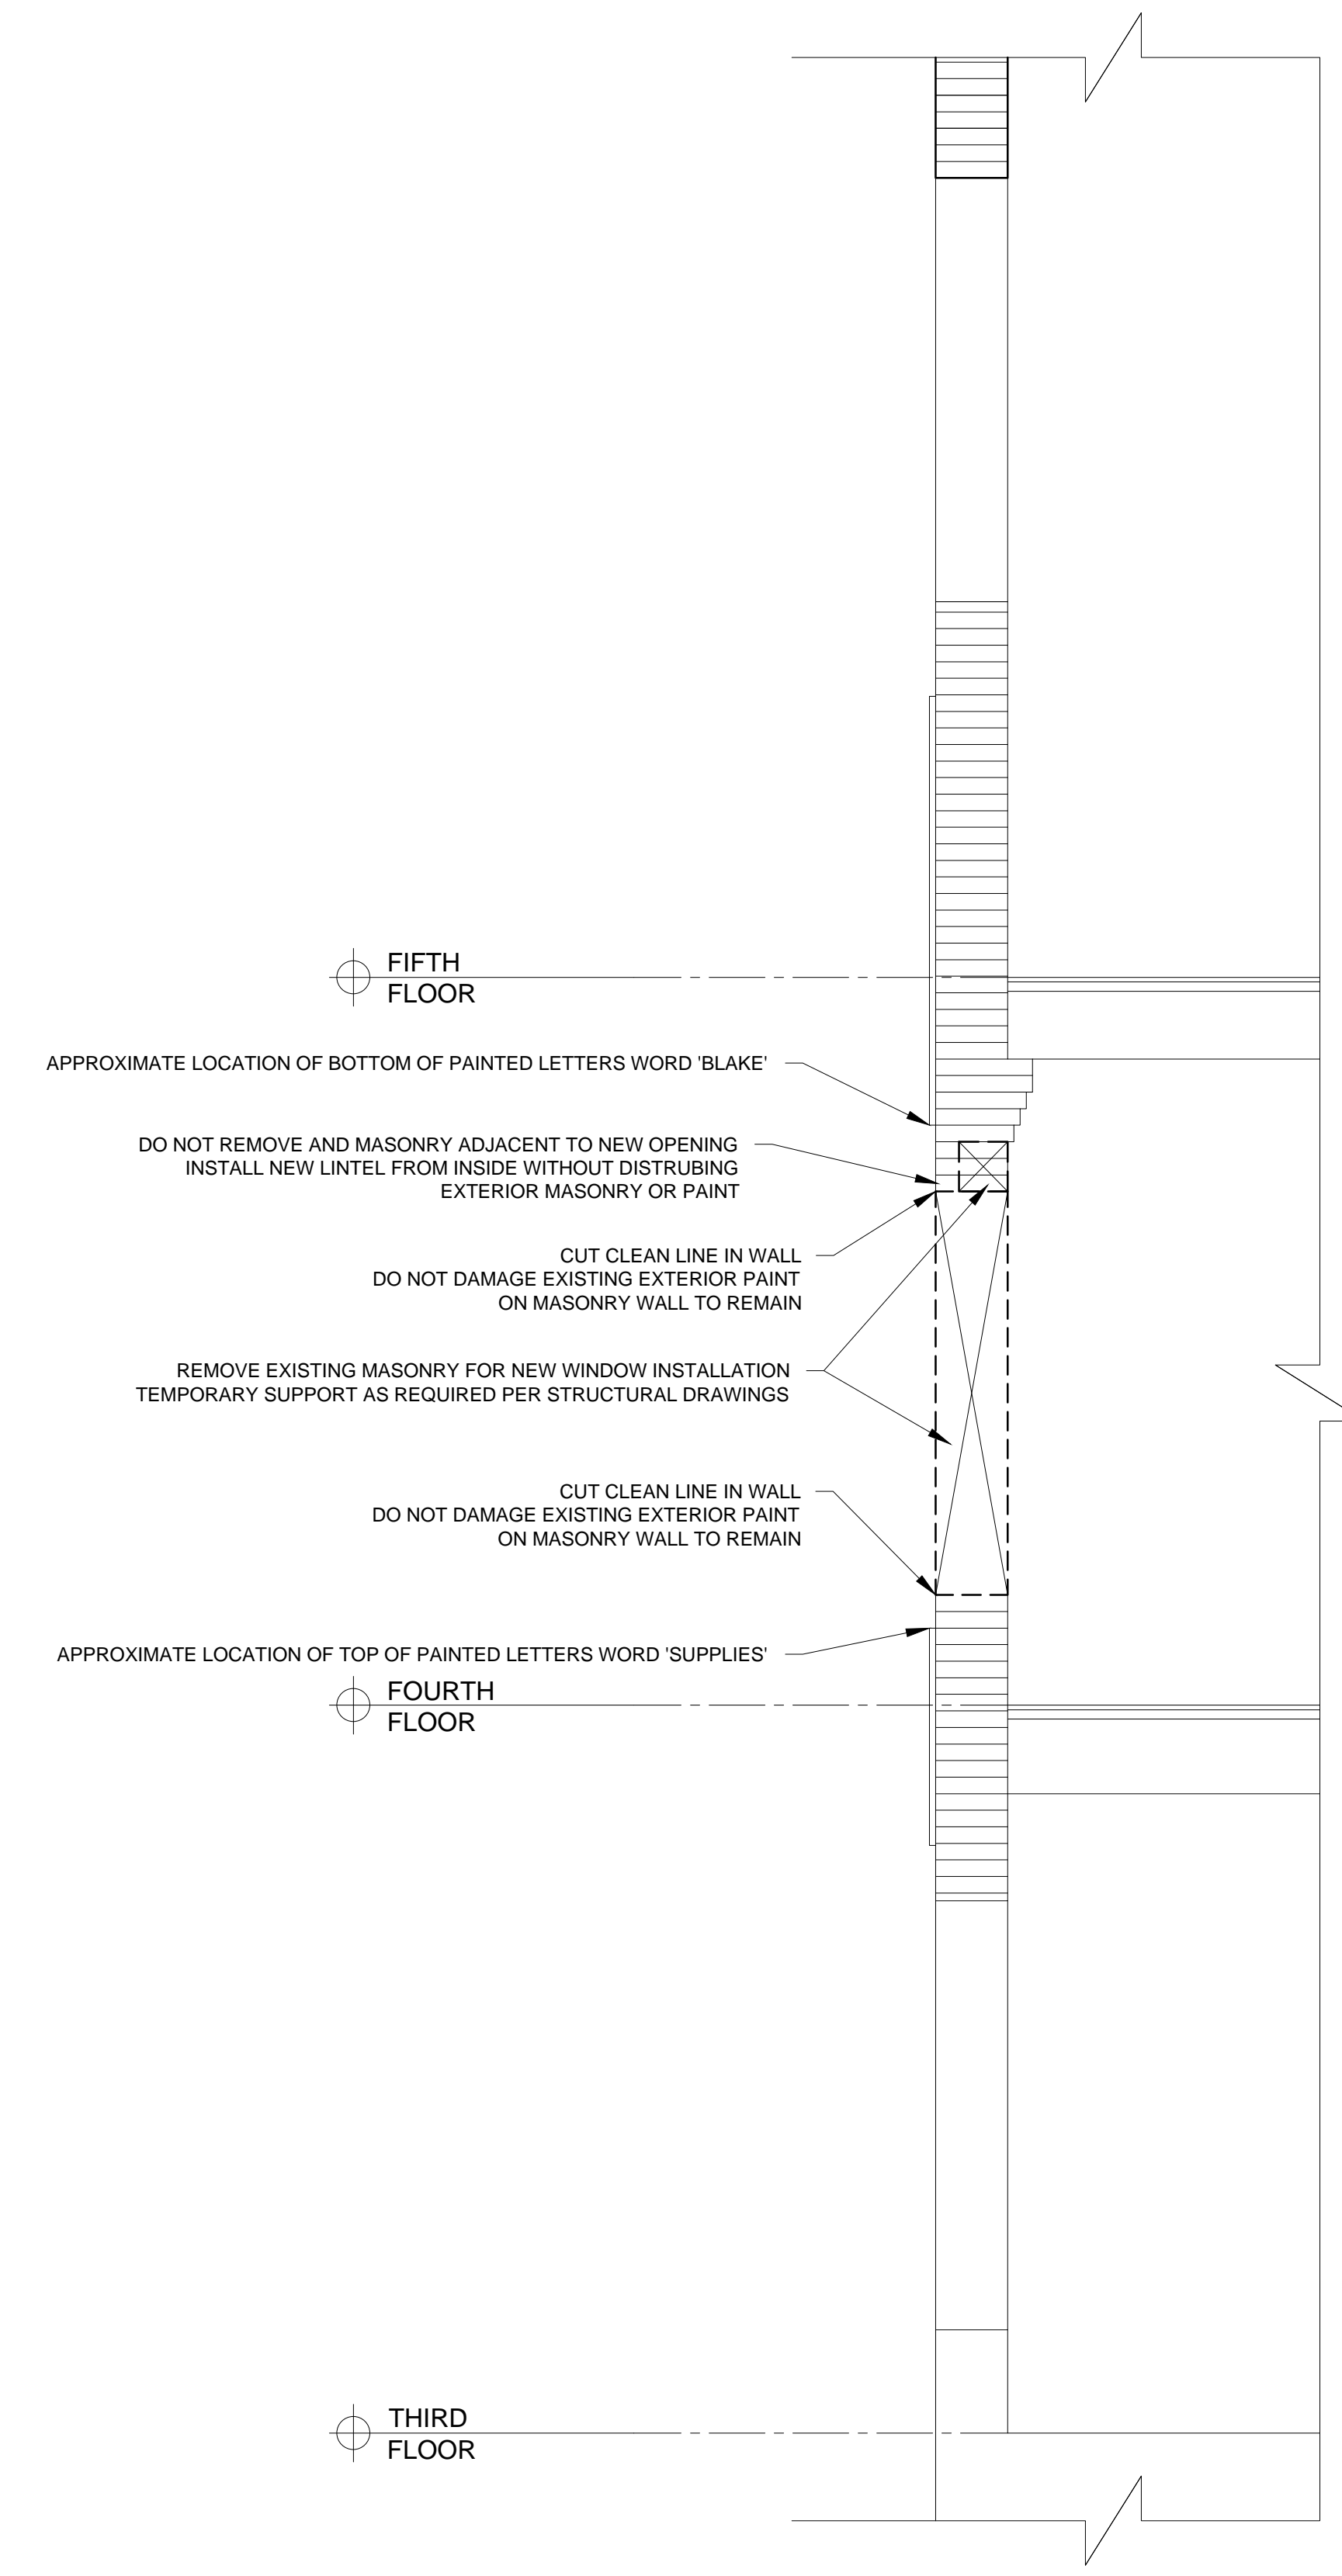

© 2014 RYAN SENATORE ARCHITECTURE

WINDOW INSTALLATION
BLAKE BUILDING
PORTLAND, MAINE

REVISIONS:

DATE: NOVEMBER 20, 2014

PROJECT No. 1439

DRAWN BY: RJS

CHECKED BY: RJS

SCALE: AS NOTED

SHEET TITLE:
DEMOLITION
PLAN, ELEVATION
AND WALL SECTION

AD
1-0

3 DEMOLITION WALL SECTION
1/2" = 1'-0"