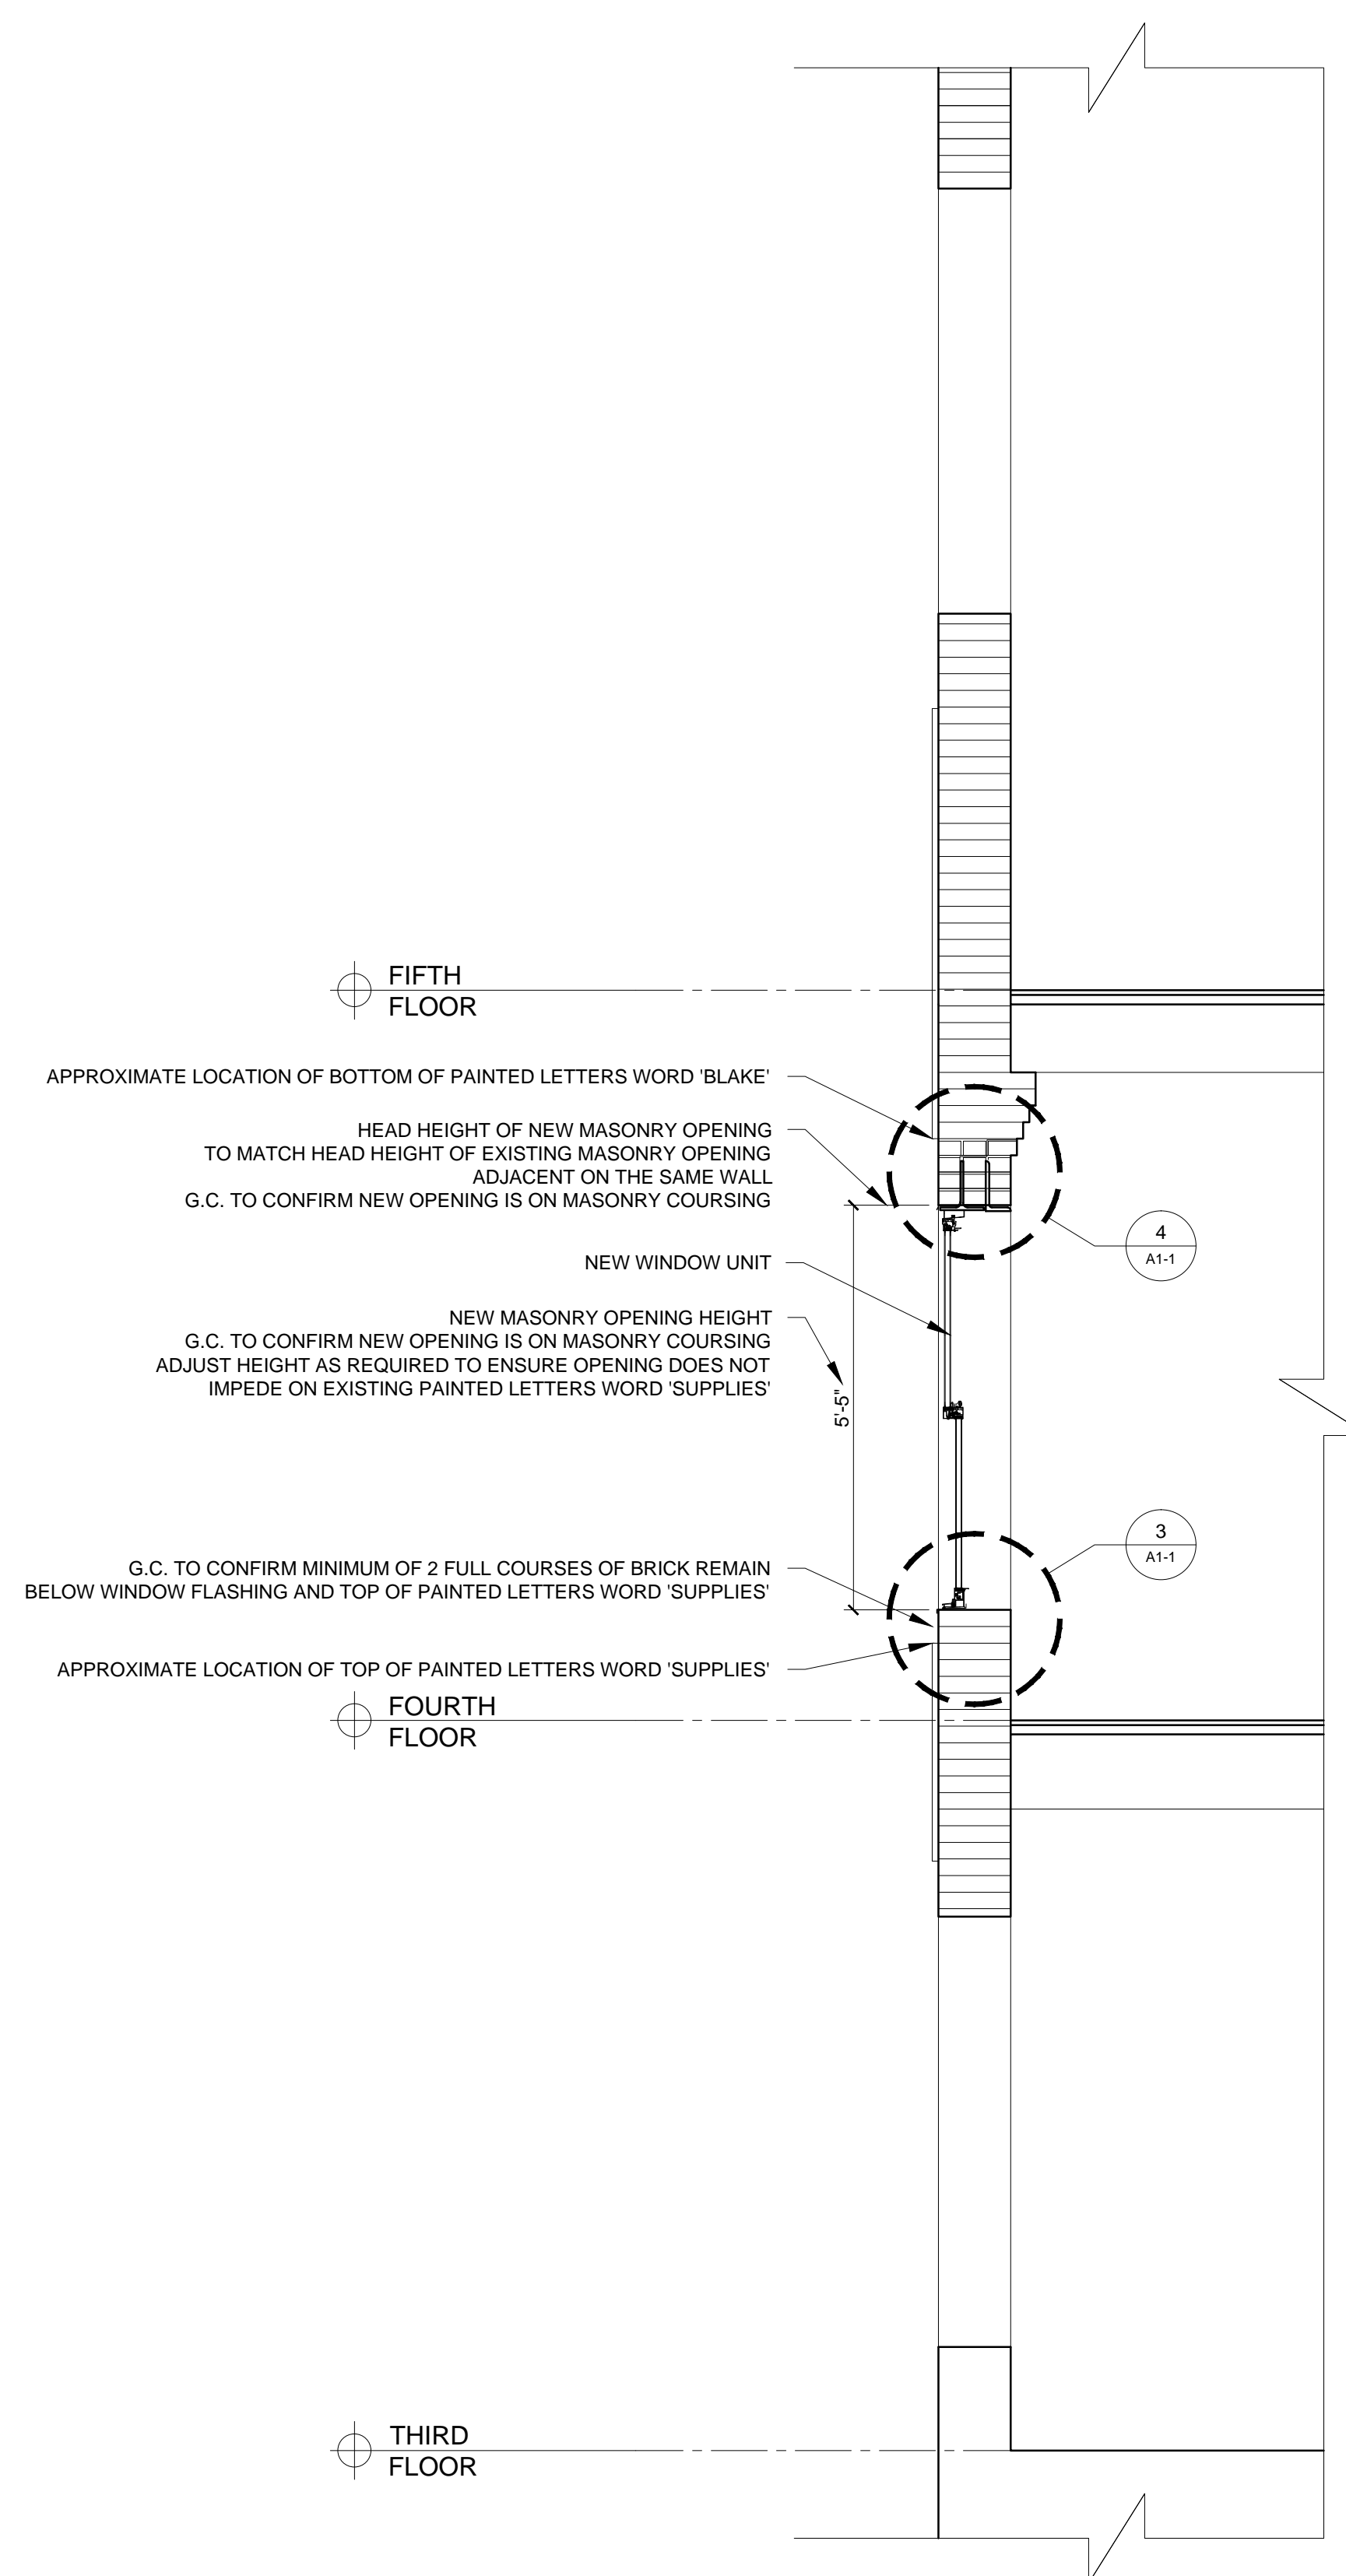

© 2014 RYAN SENATORE ARCHITECTURE

WINDOW INSTALLATION
BLAKE BUILDING
PORTLAND, MAINE

RYAN SENATORE
ARCHITECTURE
565 CONGRESS STREET, SUITE 304
PORTLAND, MAINE 04101
207-650-6414
senatorearchitecture.com

REVISIONS:

DATE: NOVEMBER 20, 2014

PROJECT No. 1439

DRAWN BY: RJS

CHECKED BY: RJS

SCALE: AS NOTED

SHEET TITLE:
PLAN, ELEVATION
AND WALL SECTION

A1-0

3 WALL SECTION
1/2" = 1'-0"