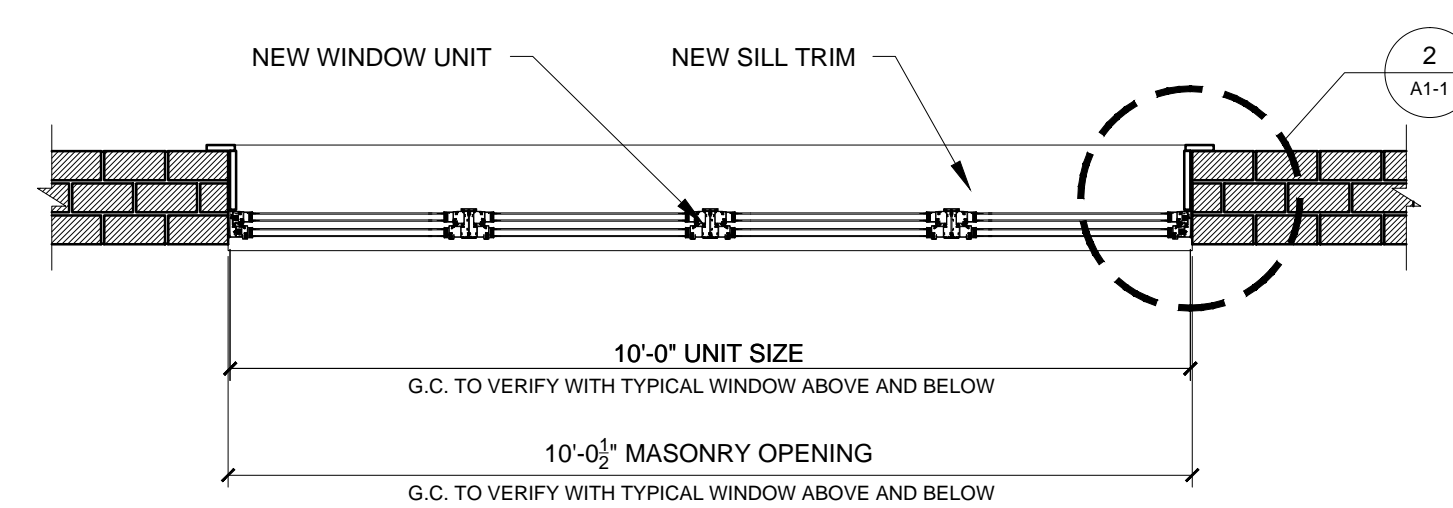

1 PLAN
1/2" = 1'-0"