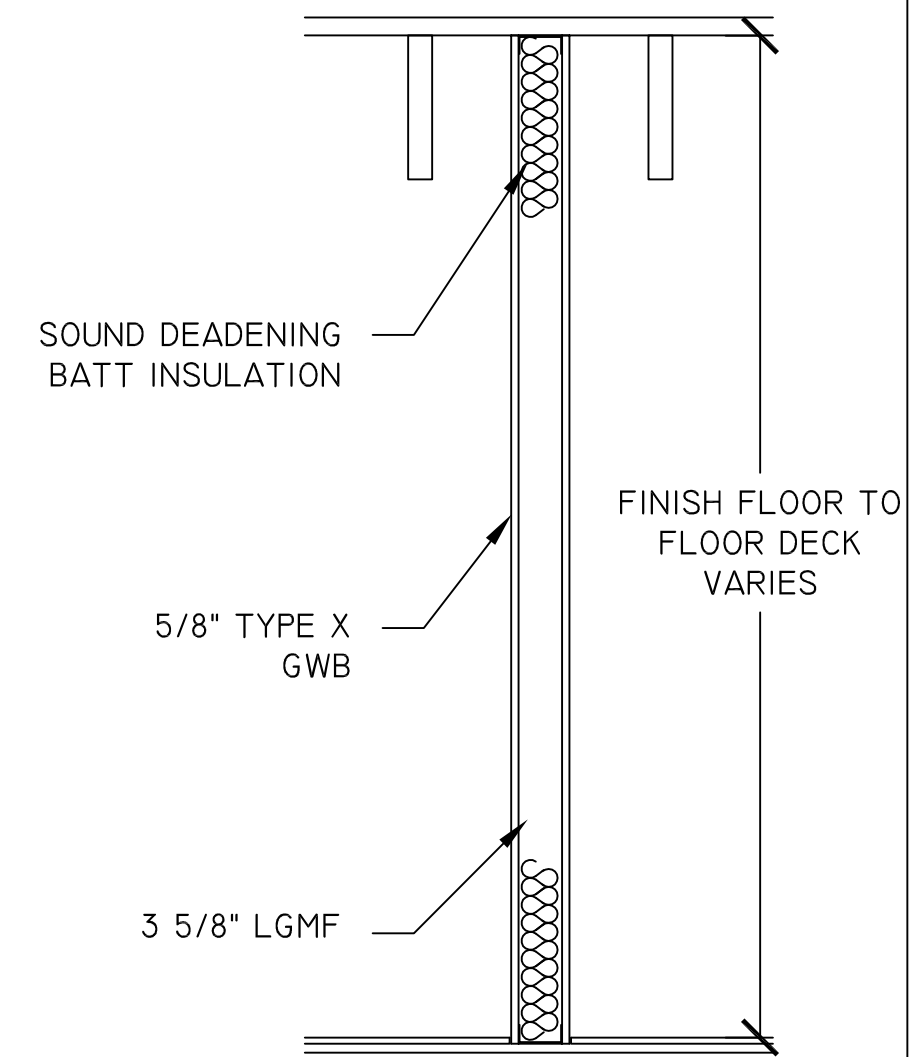

1 FLOOR PLAN
SCALE: 1/8"=1'-0"

LEGEND:

EXISTING WALL	
NEW WALL	
DEMO WALL	

DOOR SCHEDULE:

DOOR #1	HLW MTL FRAME
DOOR TO BE RE-USED	

2 TYPICAL WALL SECTION
SCALE: 3/4"=1'-0"